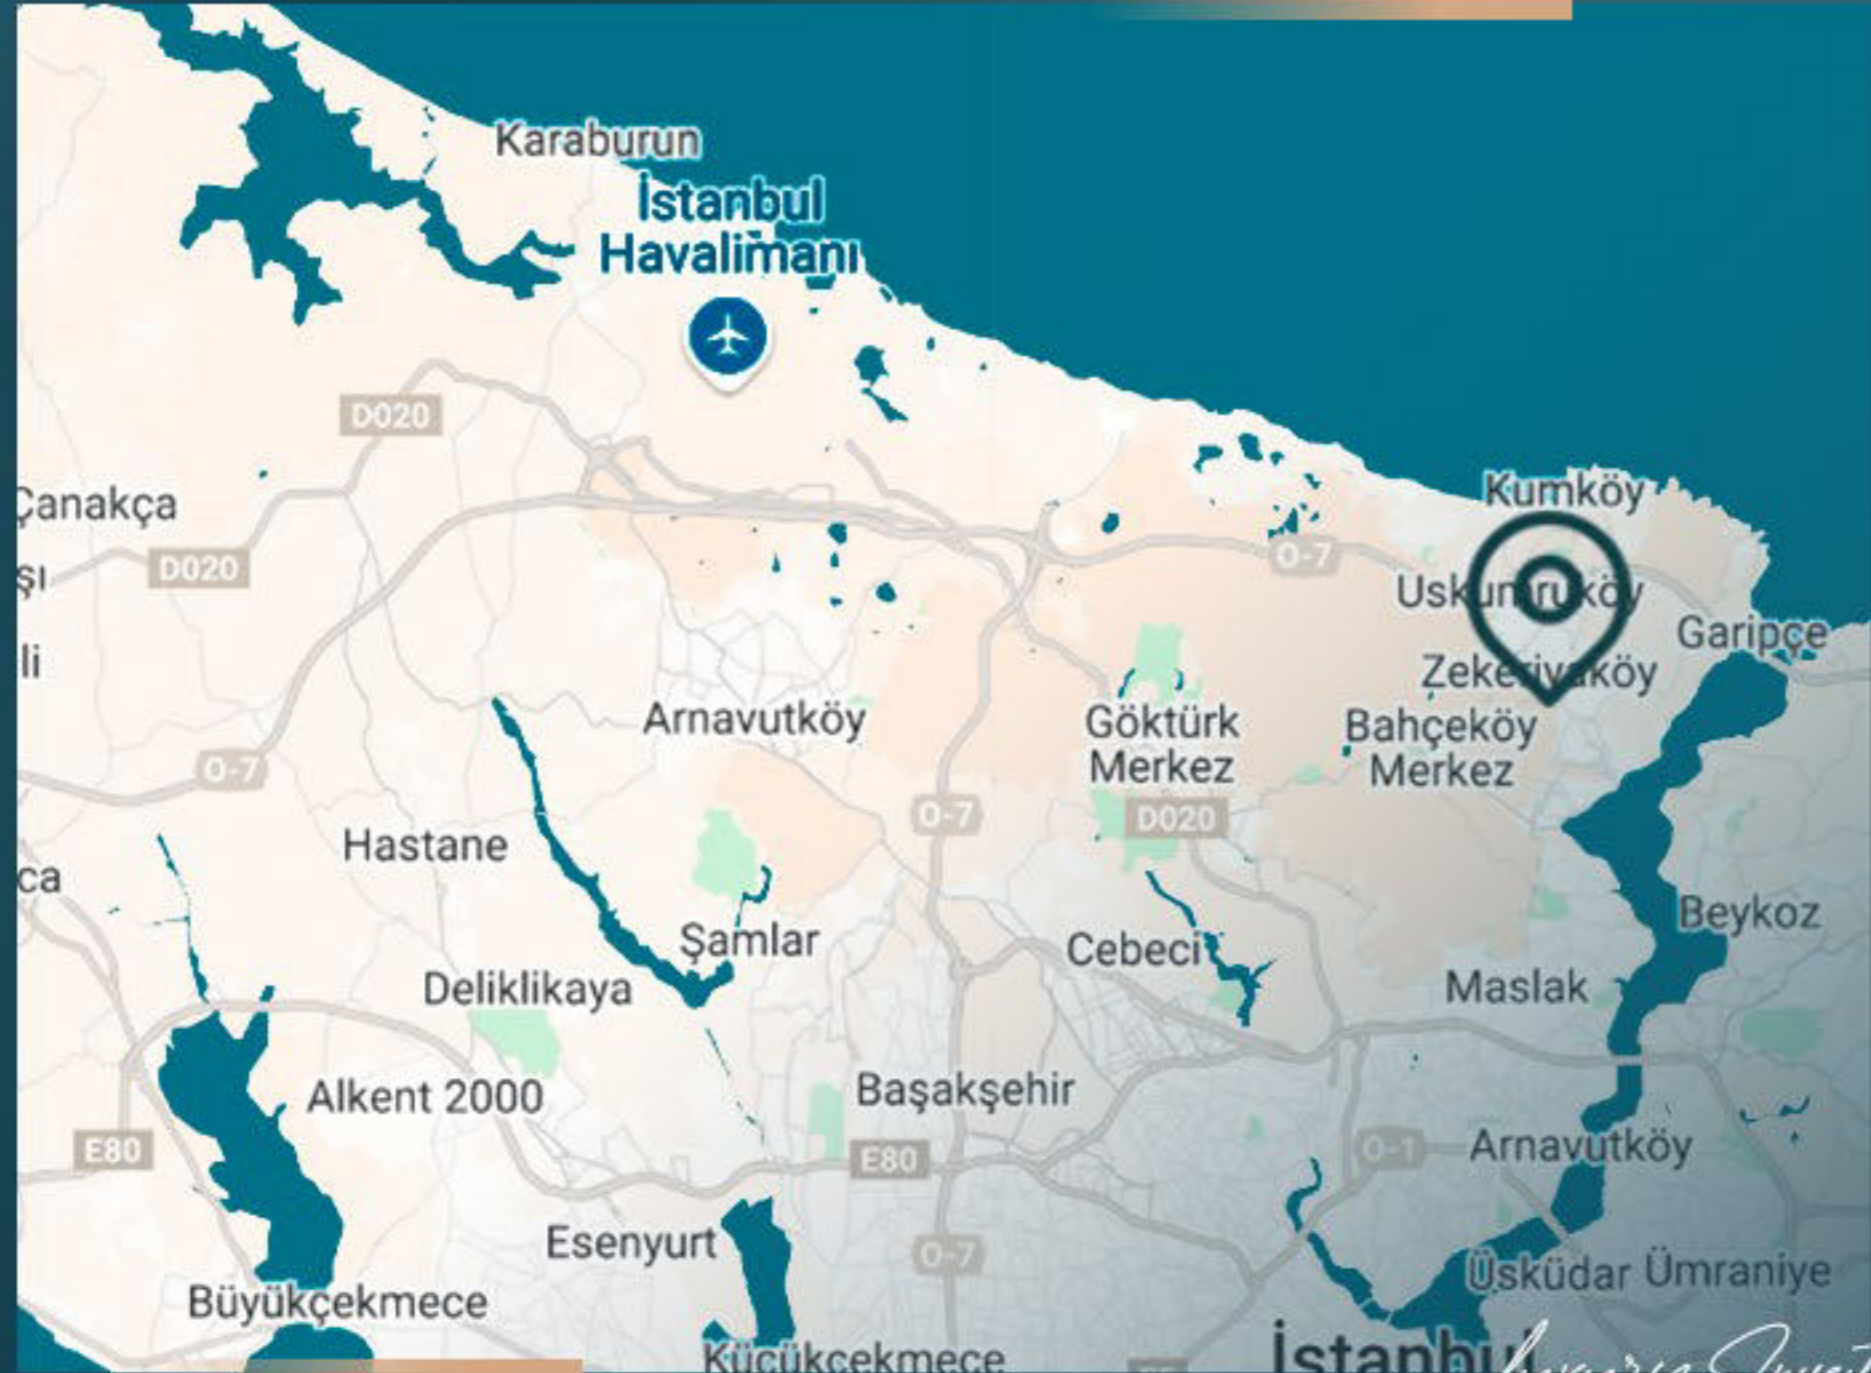

The villas area starts from 220 to 260 sqm.

The project area is 1.500 sqm, and it offers forest and city views.

The project is located in the upscale area of Sariyer, on the European side of Istanbul.

The project is developed in Zekeriyakoy district in Sariyer, which is famous for its forests and green areas.

The project has a special location only 10 minutes away from the center of Istanbul. You will enjoy the easy access to the most famous shopping malls in Istanbul, such as Istinye Park Mall. All you need will be met in just minutes.

PROPERTY LOCATION

- It is 10 minutes away from hospitals
- It is 5 minutes away from schools
- It is 5 minutes away from Belgrad forest
- It is 10 minutes away from universities
- It is 10 minutes away from the Bosphorus bridge
- It is 15 minutes away from İstinye park
- It is 20 minutes away from Vadi İstanbul
- It is 35 minutes away from İstanbul Airport