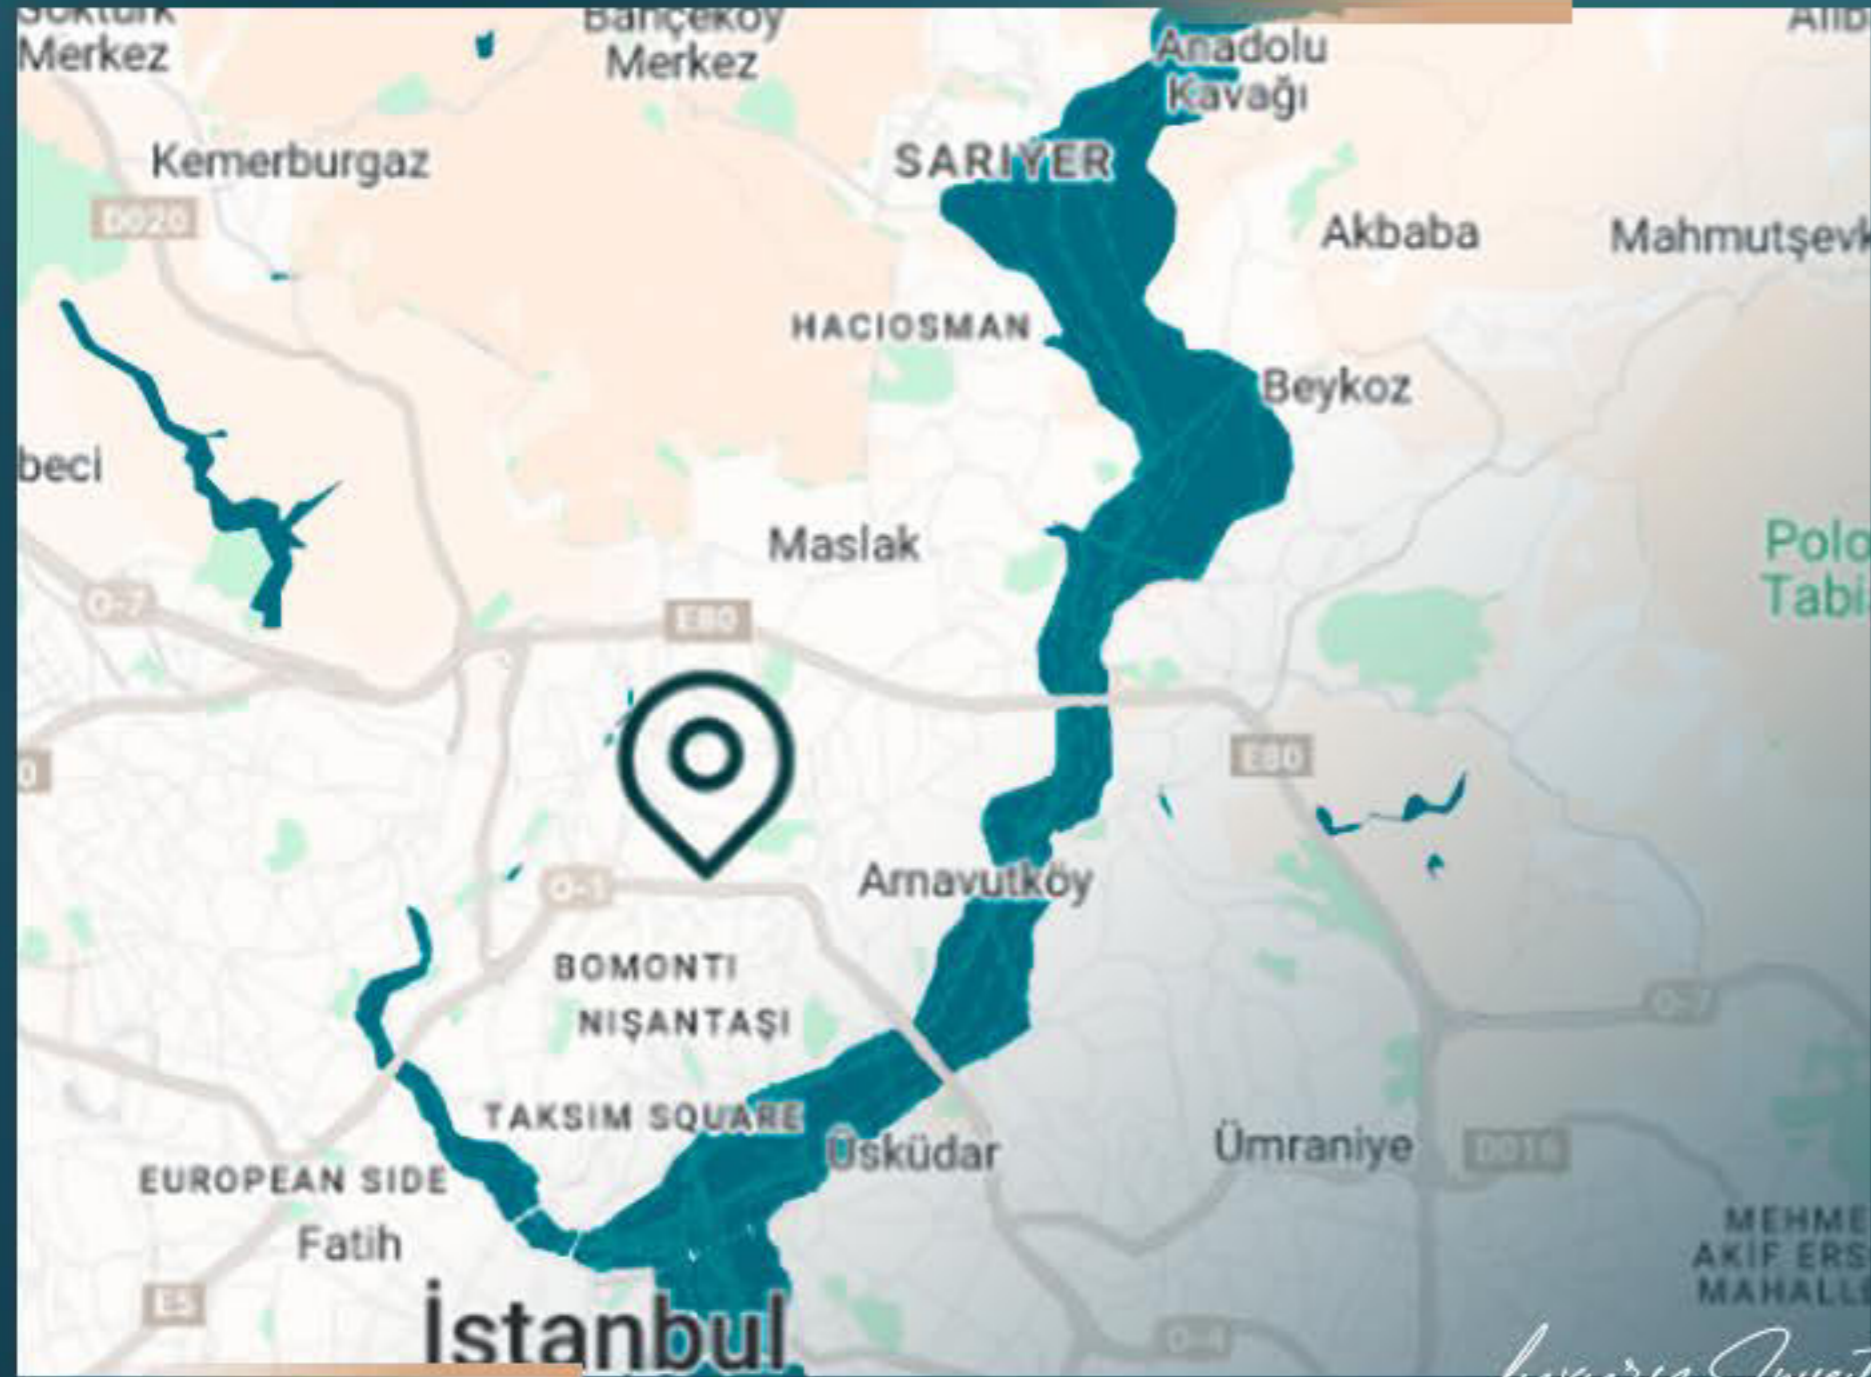

# PROPERTY DESCRIPTION

Experience an unparalleled urban lifestyle in this prestigious residential project located in the heart of Istanbul's Sisli district.

This development offers an exceptional living experience with close proximity to the city's most sought-after shopping malls, business centers, and plazas—all within a two-minute walk.

## PROPERTY LOCATION

- It is 2 minutes away from metro station
- It is 5 minutes away from Trump Tower
- It is 5 minutes away from Zorlu center
- It is 8 minutes away from the Bosphorus
- It is 8 minutes away from Cevahir Mall
- It is 10 minutes away from Nisantasi