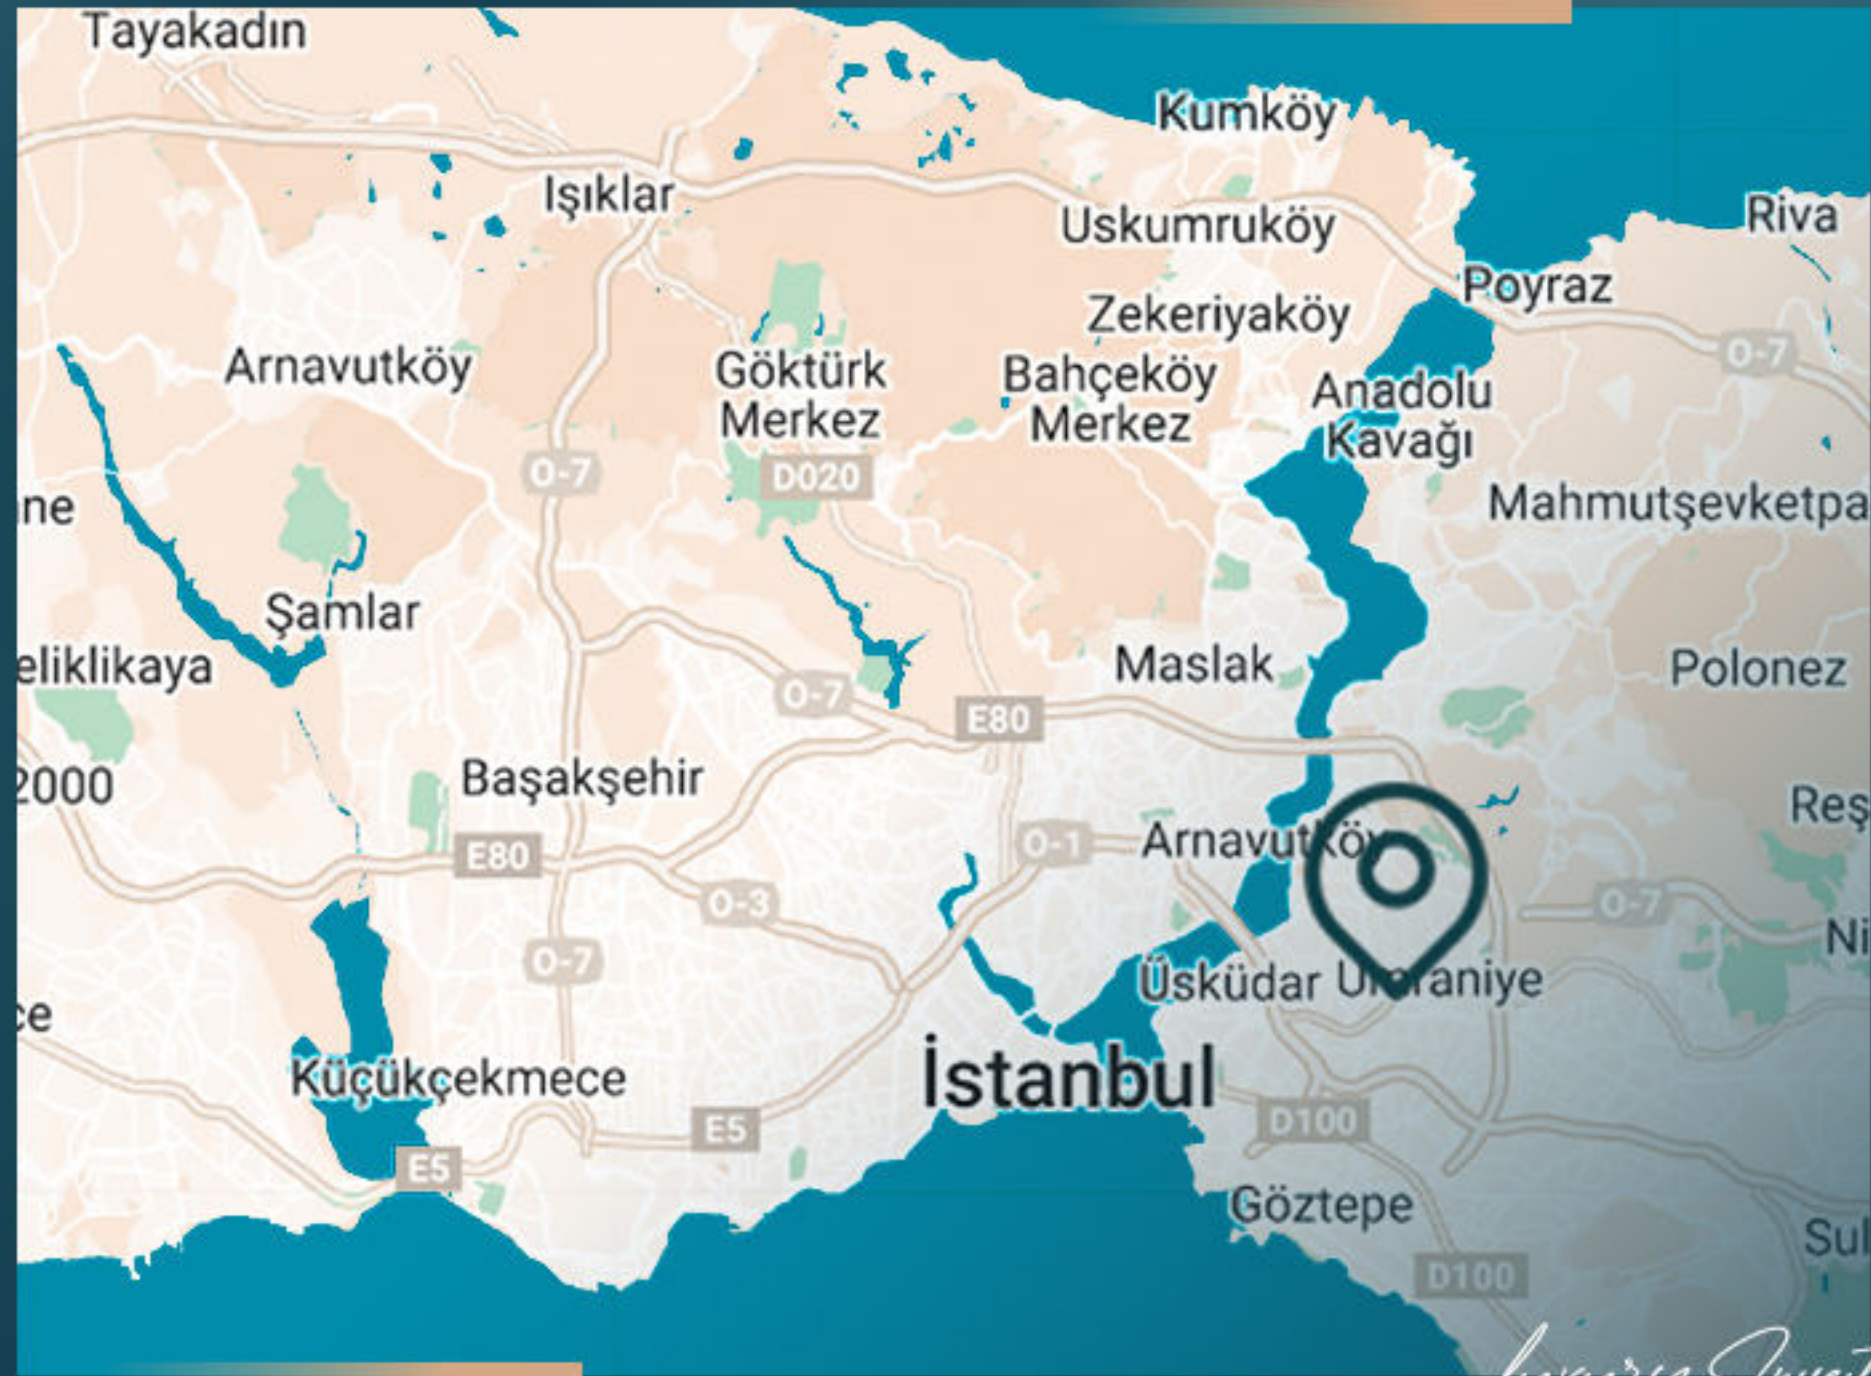

Property Investing

PROPERTY LOCATION

- It is 300 meters away from the metro station
- It is 1 km away from TEM highway
- It is 2.2 km away from Ikea
- It is 5 km away from Atasehir Finance Center
- It is 7 km away from Capitol Mall
- It is 7 km away from E5 highway
- It is 8.5 km away from Kadikoy
- It is 8.5 km away from the Bosphorus Bridge
- It is 29 km away from Sabiha Airport