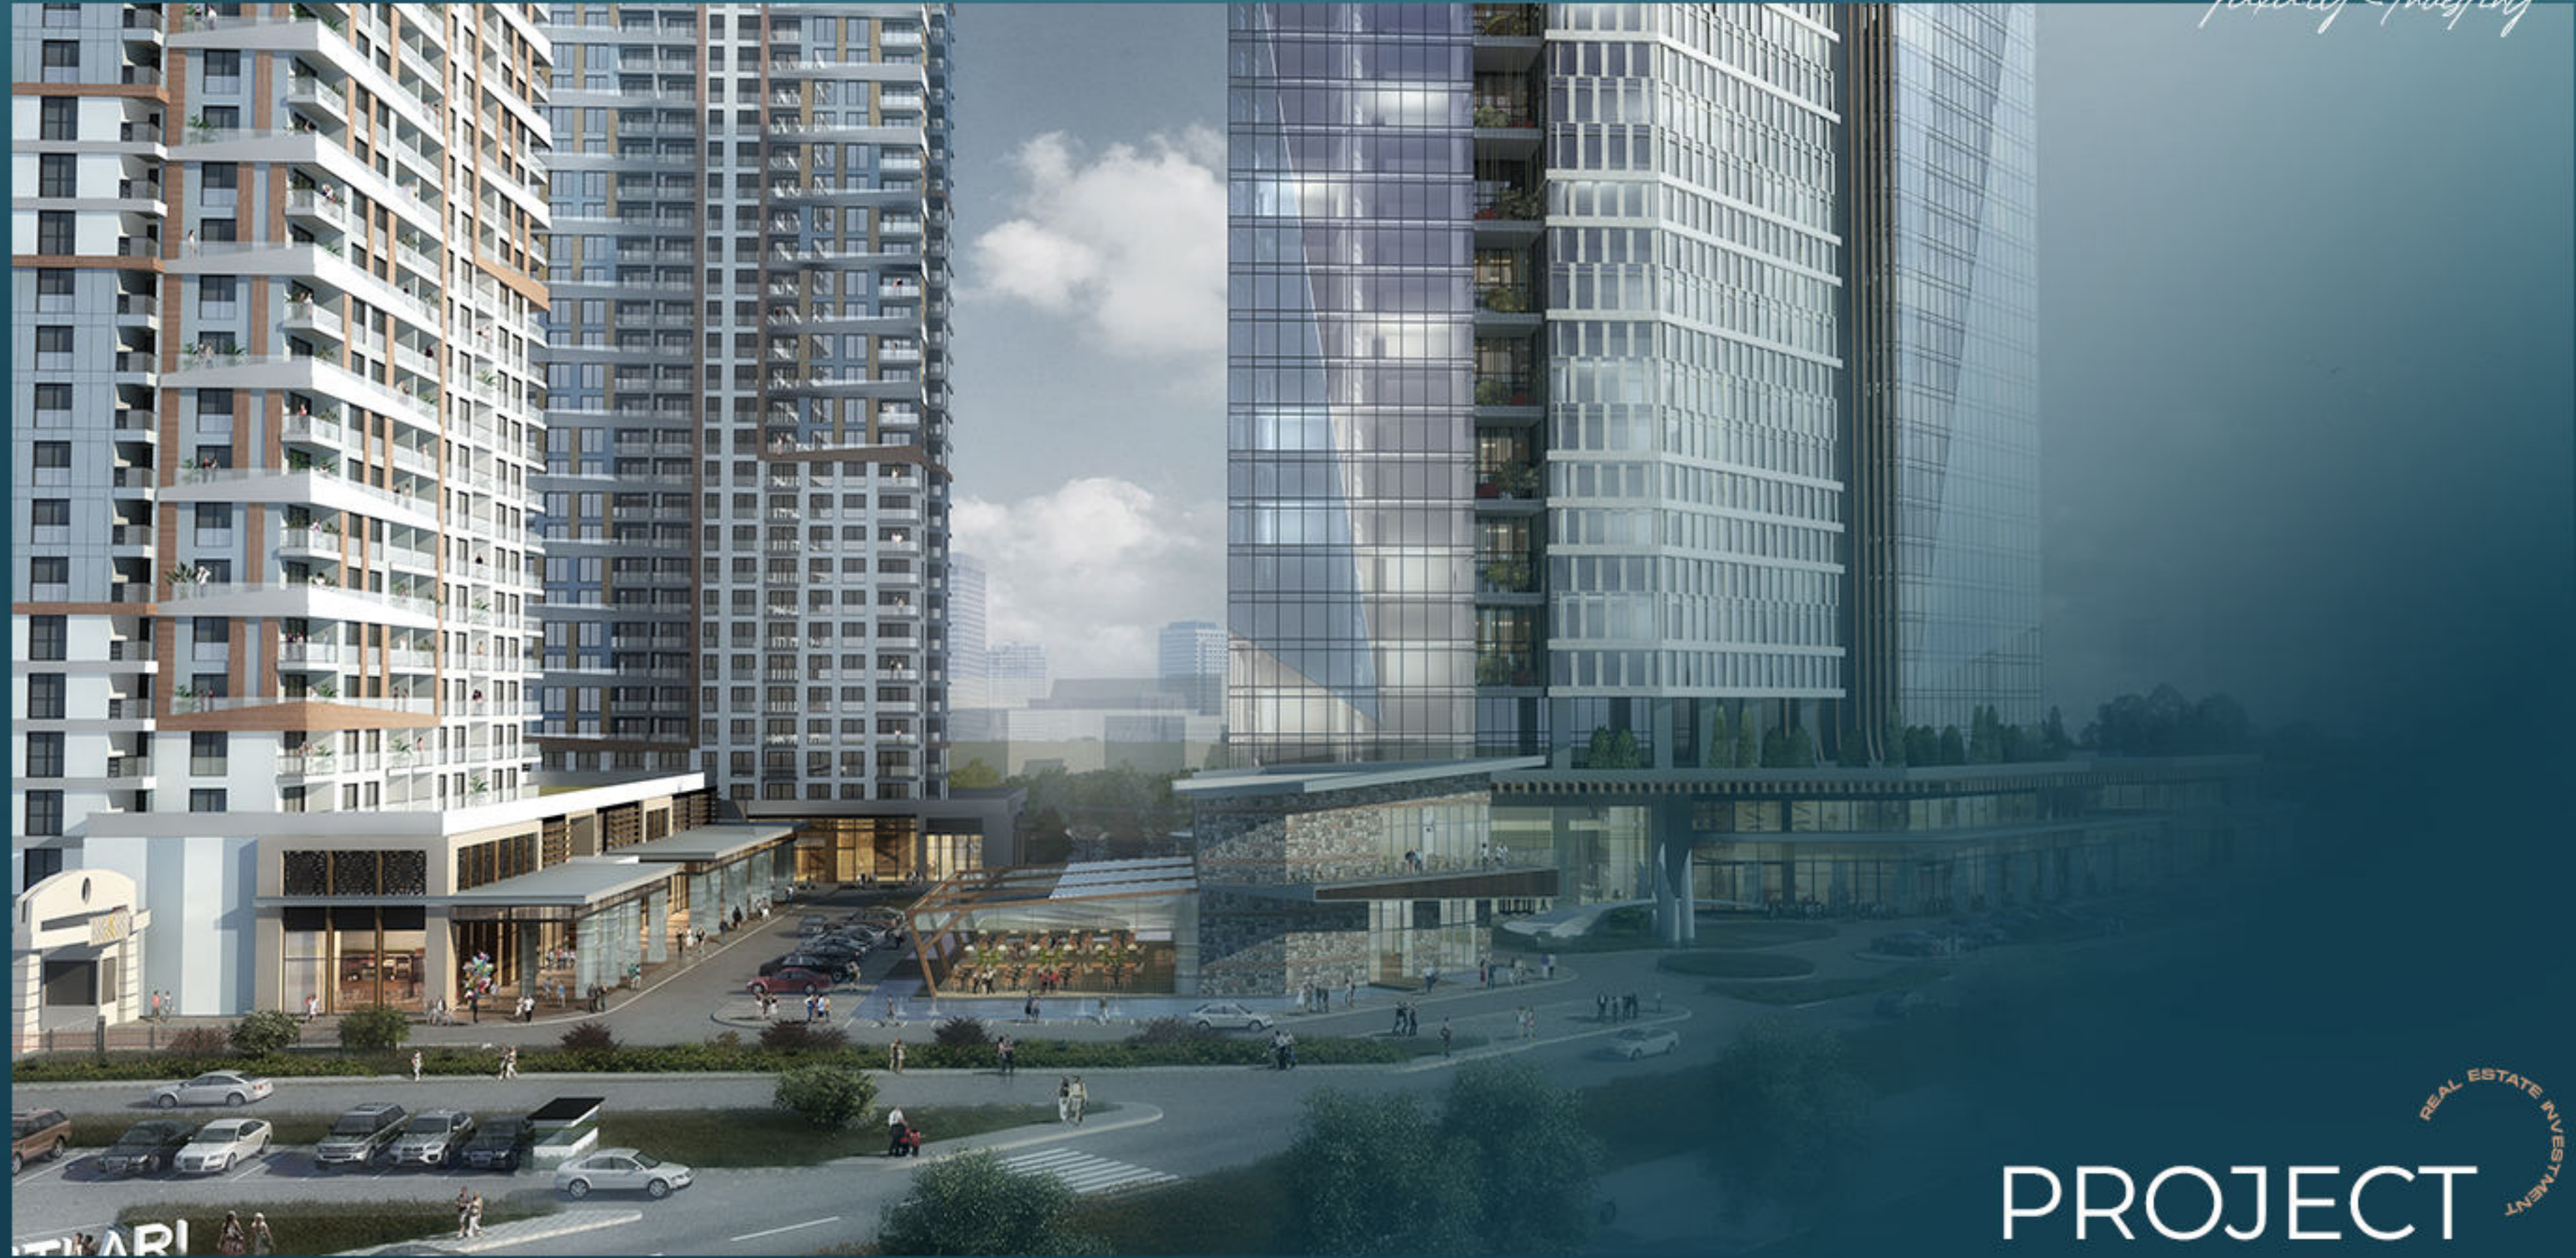

Luxury Investing

PROJECT PHOTOS

REAL ESTATE INVESTMENT