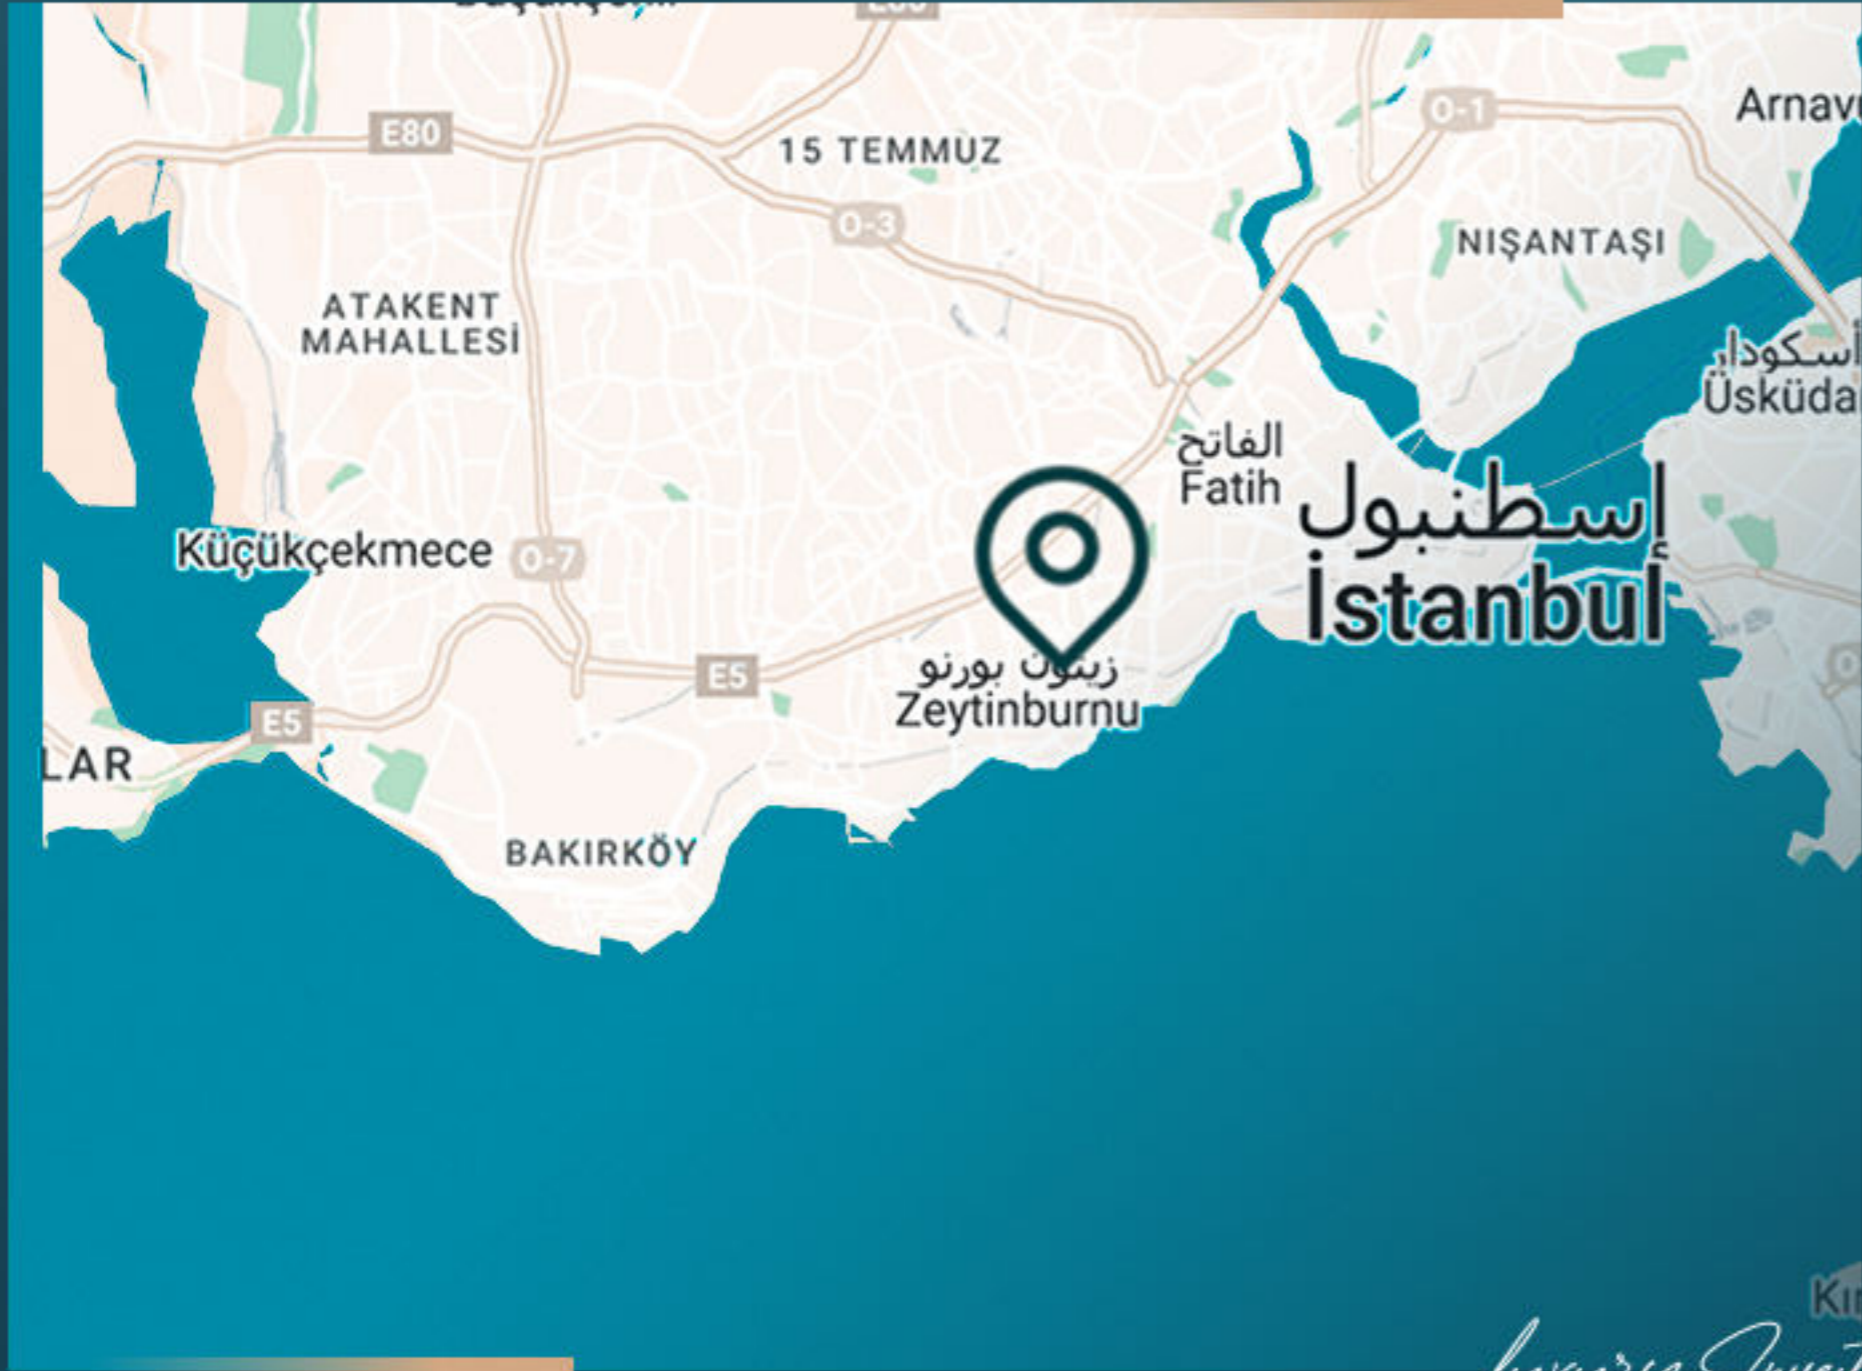

This project, which has 51 commercial areas, is the place where popular, prestigious and quality restaurants, cafes, pharmacies, markets, and much more.

Luxury Investing

Located in the center of Istanbul, in a strategic location, as a boutique project, this project offers fast and easy access to both the coastal road and the Eurasia Tunnel.

The project is located in Zeytinburnu district, which is Istanbul's leading trade and attraction center of the city in terms of culture and faith tourism with its historical walls, structures and local values. With this feature, the project provides Istanbul with a unique and privileged prestige.

REAL ESTATE INVESTMENT

PROPERTY LOCATION

It is 5 minutes away from hospitals

It is 5 minutes away from Biruni University

It is 10 minutes away from Olivium Mall

It is 15 minutes away from Marmara Forum Mall