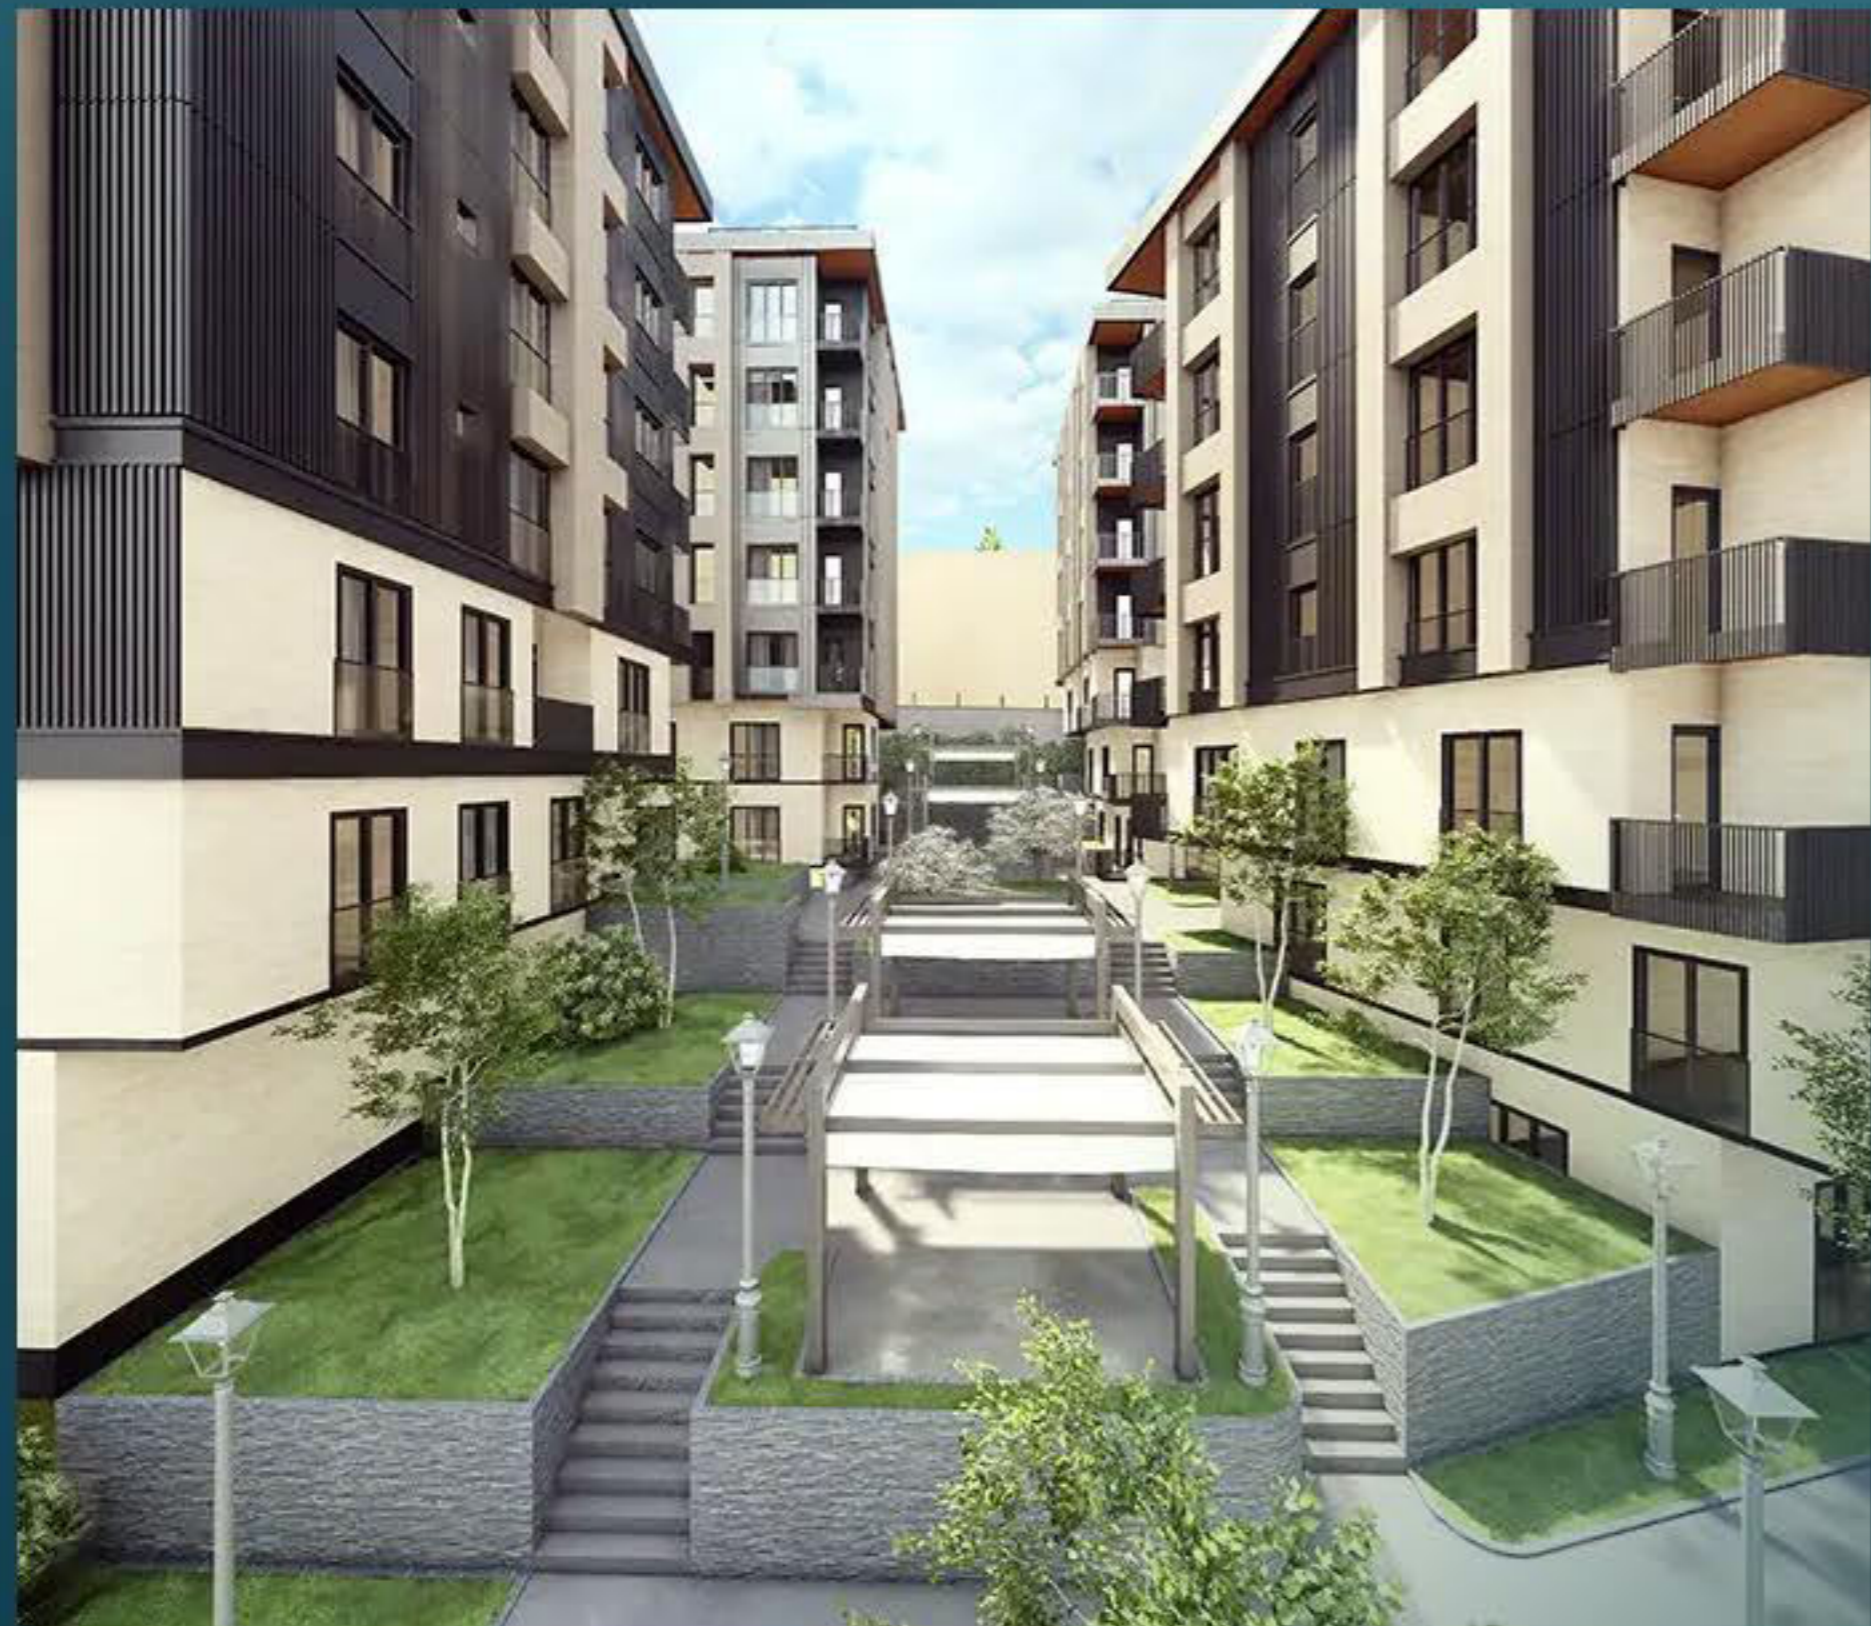

Discover a luxurious lifestyle with breathtaking views of the Bosphorus in Besiktas. This prestigious development spans a 4.000 square meter plot, comprising four buildings with a total of 70 elegantly designed apartments.

Available apartment configurations include ,1+1 1+3 ,1+2 duplex, 1+4 duplex, and 1+5 duplex, catering to a variety of lifestyle needs. Perfectly situated in the heart of the Besiktas district, the project is only 360 meters from the metro station and 1.5 kilometers from Zorlu Center, ensuring unparalleled ease of access to all major destinations.

Luxury Investing

Residents are treated to expansive views of the Bosphorus, lush landscapes, and the city skyline.

This exceptional project offers large landscaped areas, superior A+ construction quality, and captivating design, inviting you to embark on a journey of new beginnings.

These sea view residences epitomize luxury and modern design, offering living spaces replete with social amenities.

Situated at the epicenter of entertainment and shopping, the development provides both a central location and outstanding transportation links.