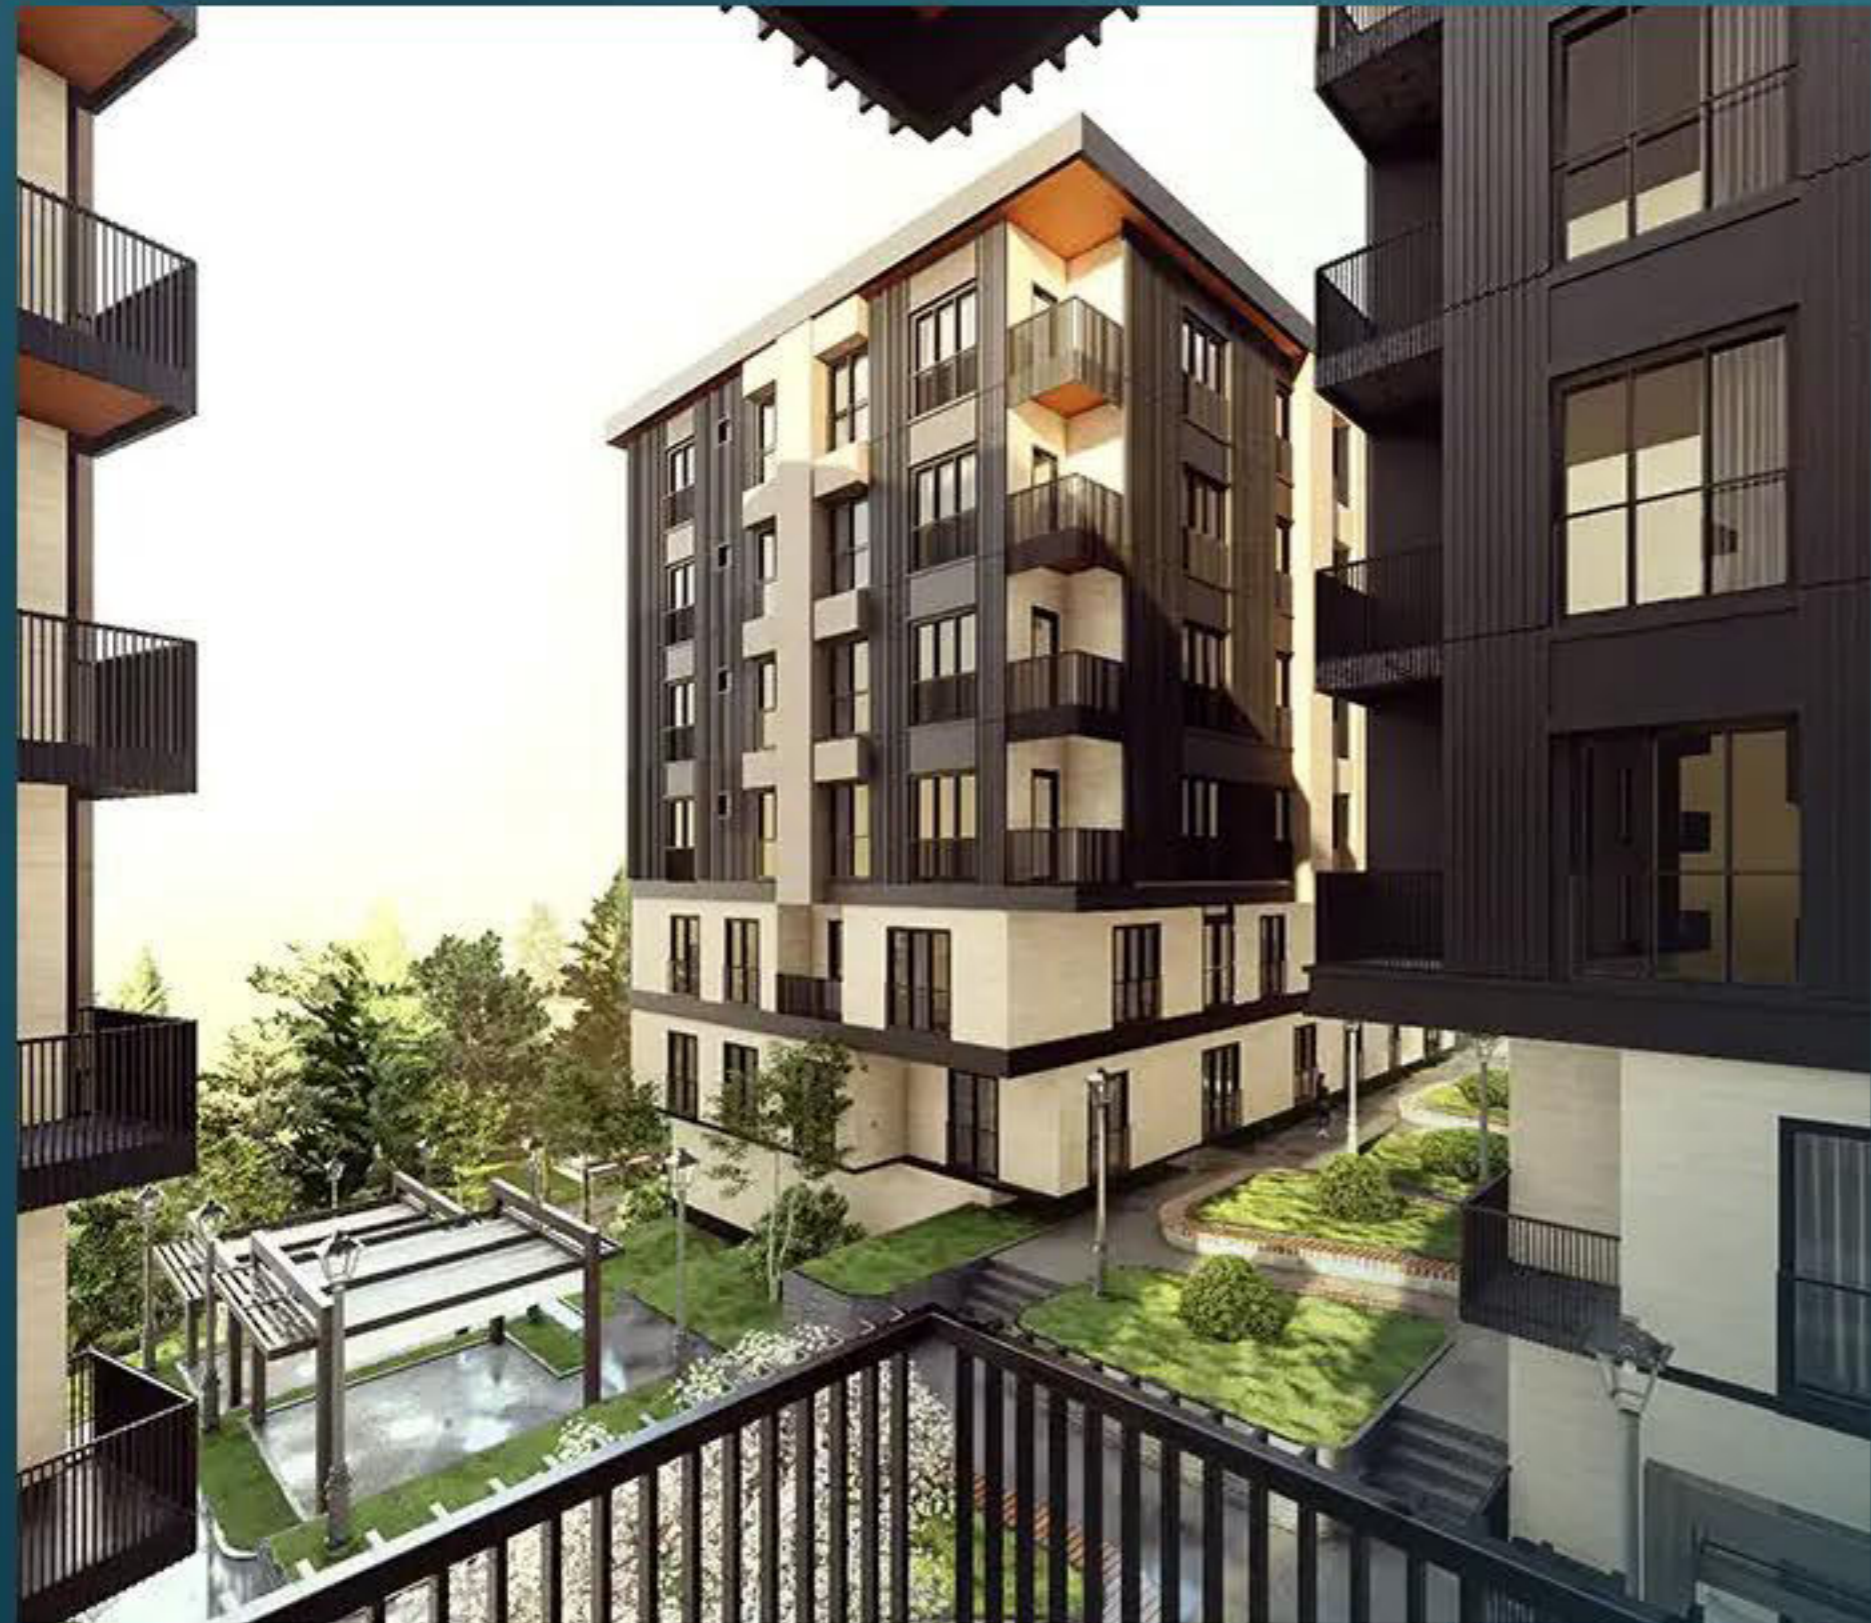

Luxury Investing

PROPERTY DESCRIPTION

Introducing your dream home in Besiktas, where reality meets the Bosphorus.

Discover a luxurious lifestyle with breathtaking views of the Bosphorus in Besiktas. This prestigious development spans a 4.000 square meter plot, comprising four buildings with a total of 70 elegantly designed apartments.