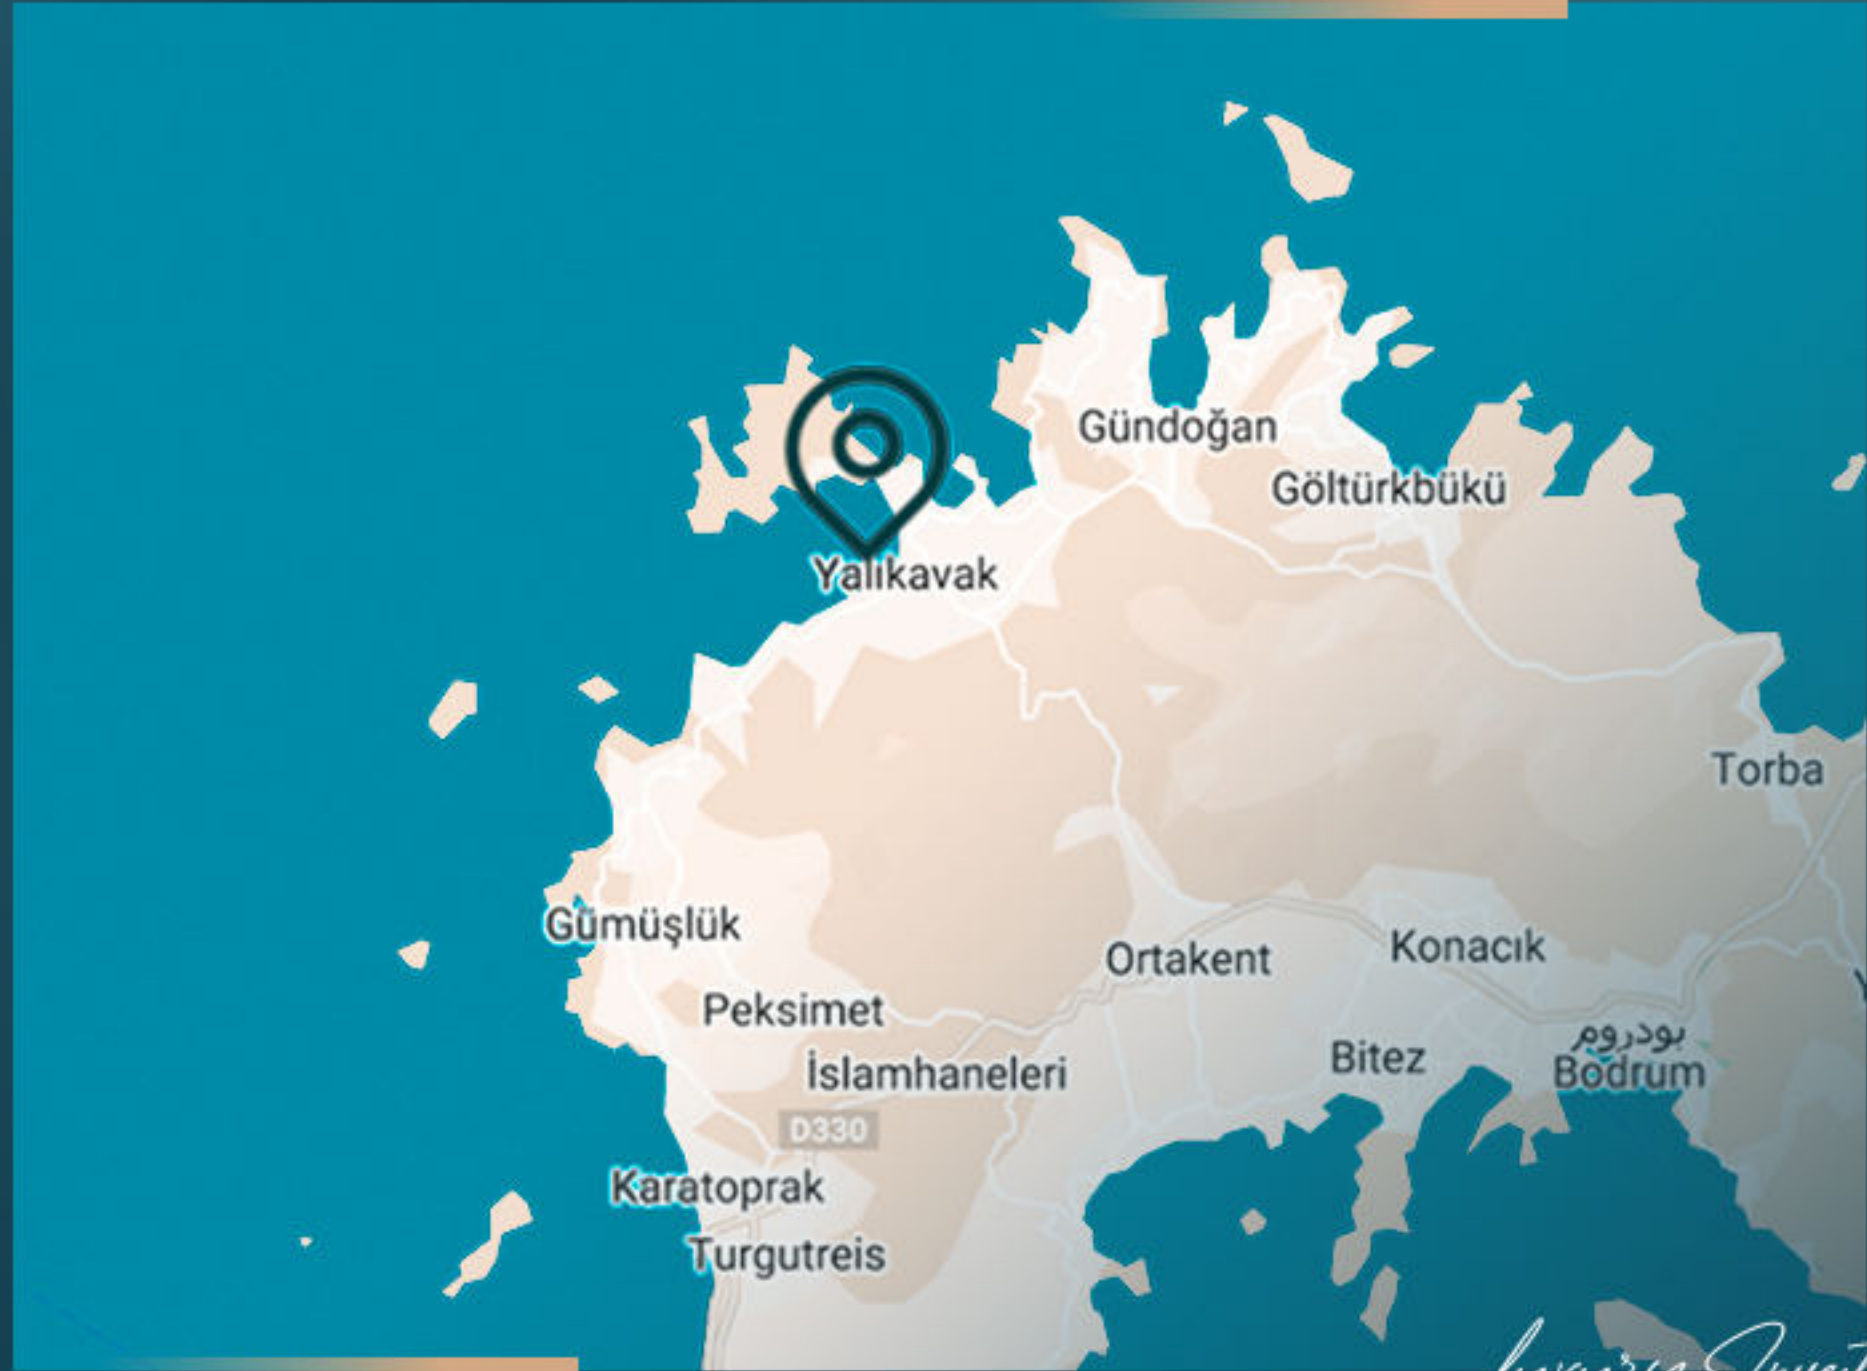

Luxury Investing

PROPERTY LOCATION

- It is 1 km away from Bodrum downtown
- It is 1.4 km away from Marina
- It is 500 meters away from Hospitals
- It is 30 km away from Airport
- It is 2 minutes away from Shopping centers