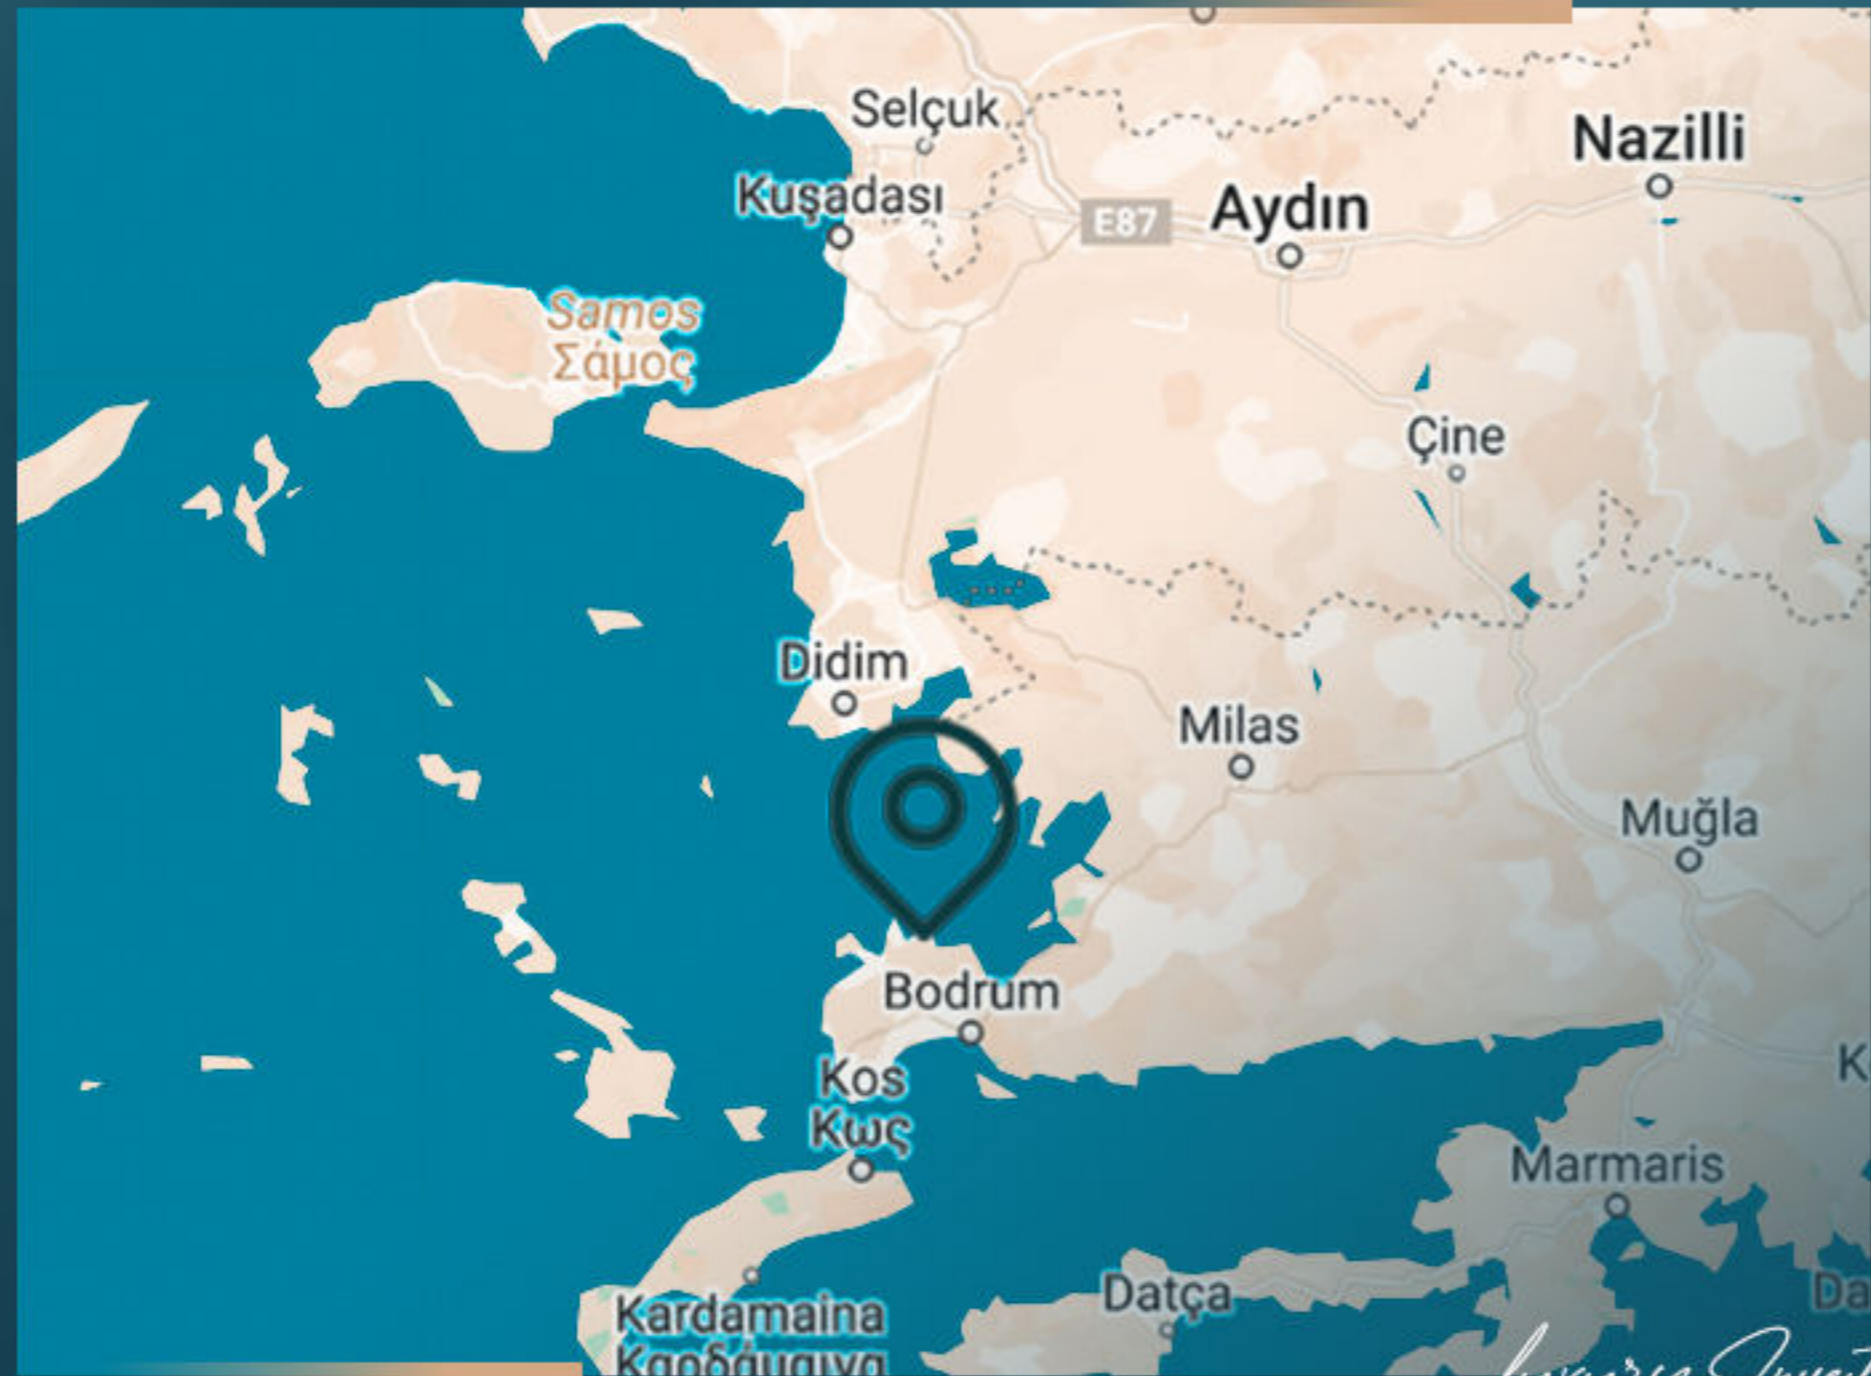

Bodrum has become a destination brand that surpasses the standards of Ibiza, Monte Carlo, and St. Tropez today.

The project is situated in Turkbuku Bay, the most exclusive location in Bodrum.

Turkbuku is a small bay about an hour's drive away from Bodrum's city center, which is favored by elite travelers both from Istanbul and abroad. Here you'll find some of Bodrum's best hotels, such as Macakizi, which is certainly one of Turkbuku's most luxurious hotels, restaurants, and beach clubs that cater to a sophisticated crowd with high budget tastes.

REAL ESTATE INVESTMENT

Luxury Investing

PROPERTY LOCATION

- It is 10 minutes away from Yalikavak Marina
- It is 5 minutes away from the market
- It is 10 minutes away from Yalikavak Otogarına
- It is 5 minutes away from the beach
- It is 45 minutes away from the airport