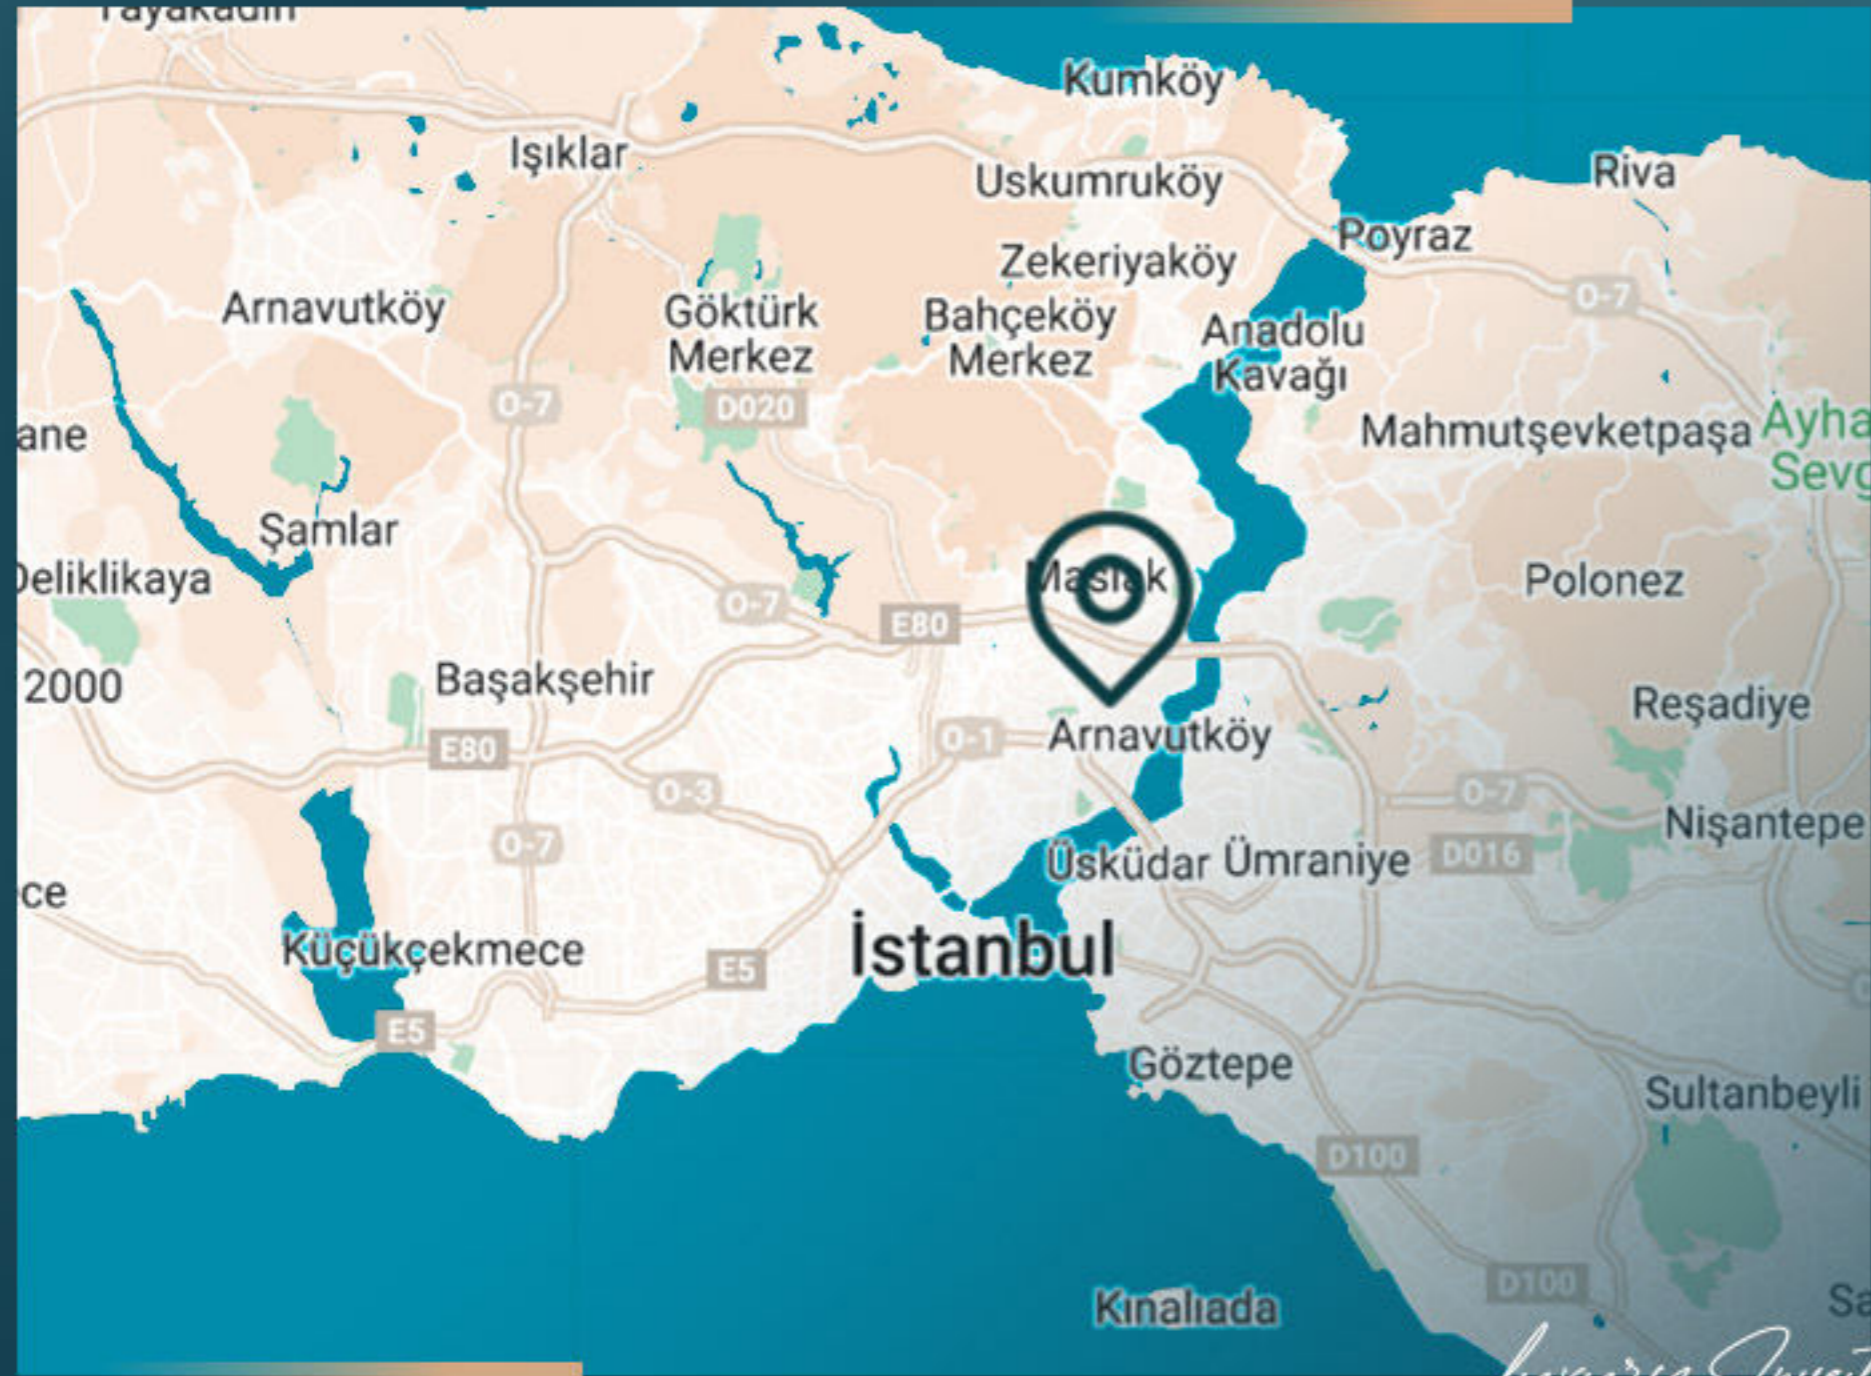

Property Investing

PROPERTY LOCATION

- It is 2 minutes away from the metro station
- It is 5 minutes away from the metrobus
- It is 6 minutes away from the Bosphorus Bridge
- It is 26 minutes away from Istanbul Airport
- It is 10 minutes away from Taksim
- It is 15 minutes away from Eminonu
- It is 5 minutes away from Zorlu Center
- It is 5 minutes away from hospitals
- It is 5 minutes away from universities