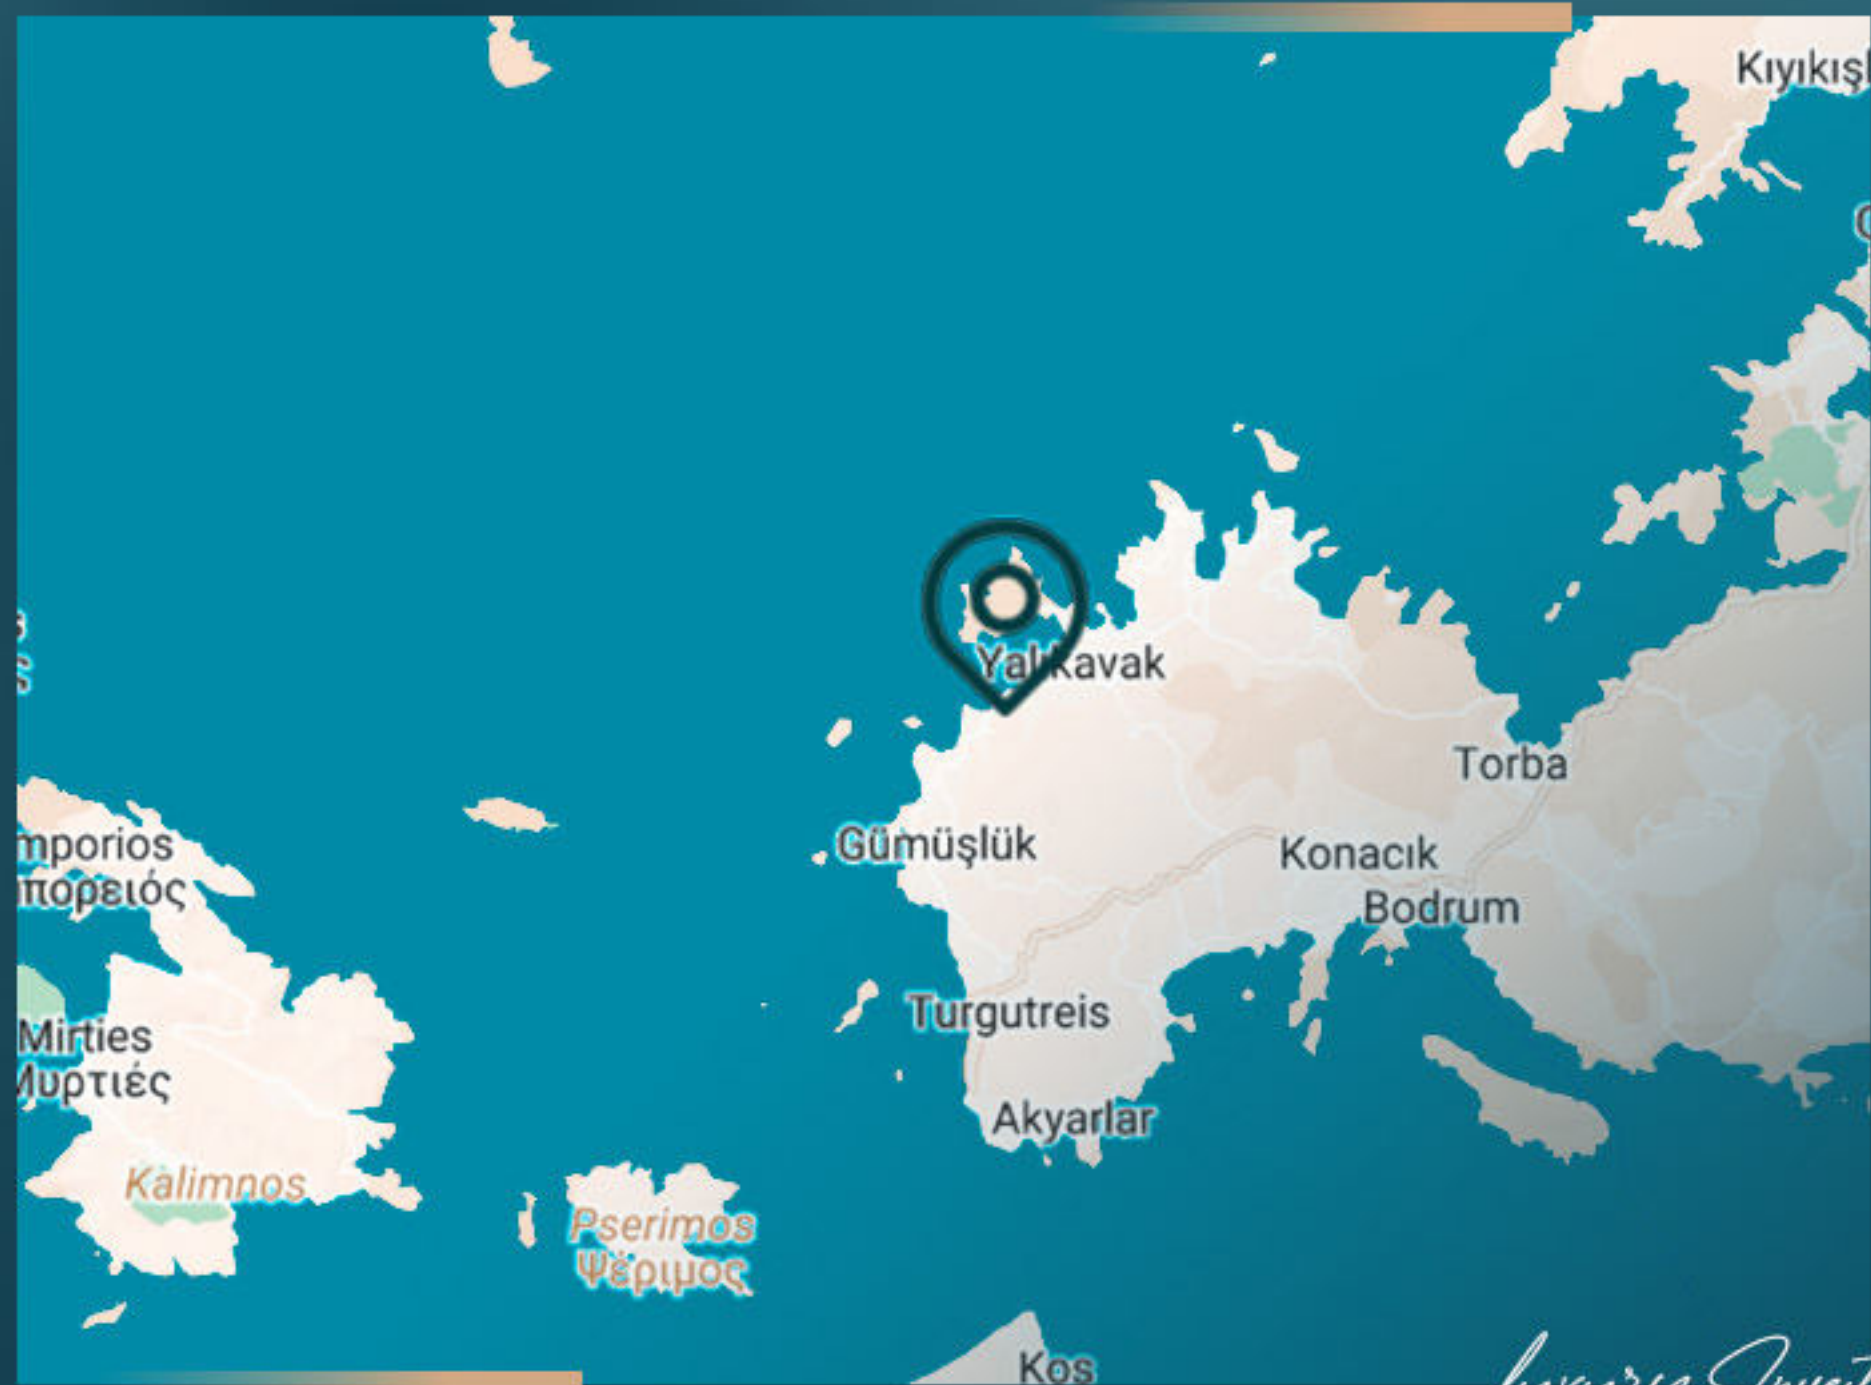

REAL ESTATE INVESTMENT

PROPERTY LOCATION

It is 5 minutes away from Yalikavak Marina
It is 10 minutes away from Bodrum center
It is 35 minutes away from the airport

Luxury Investing

Luxury Investing

PROPERTY FEATURES