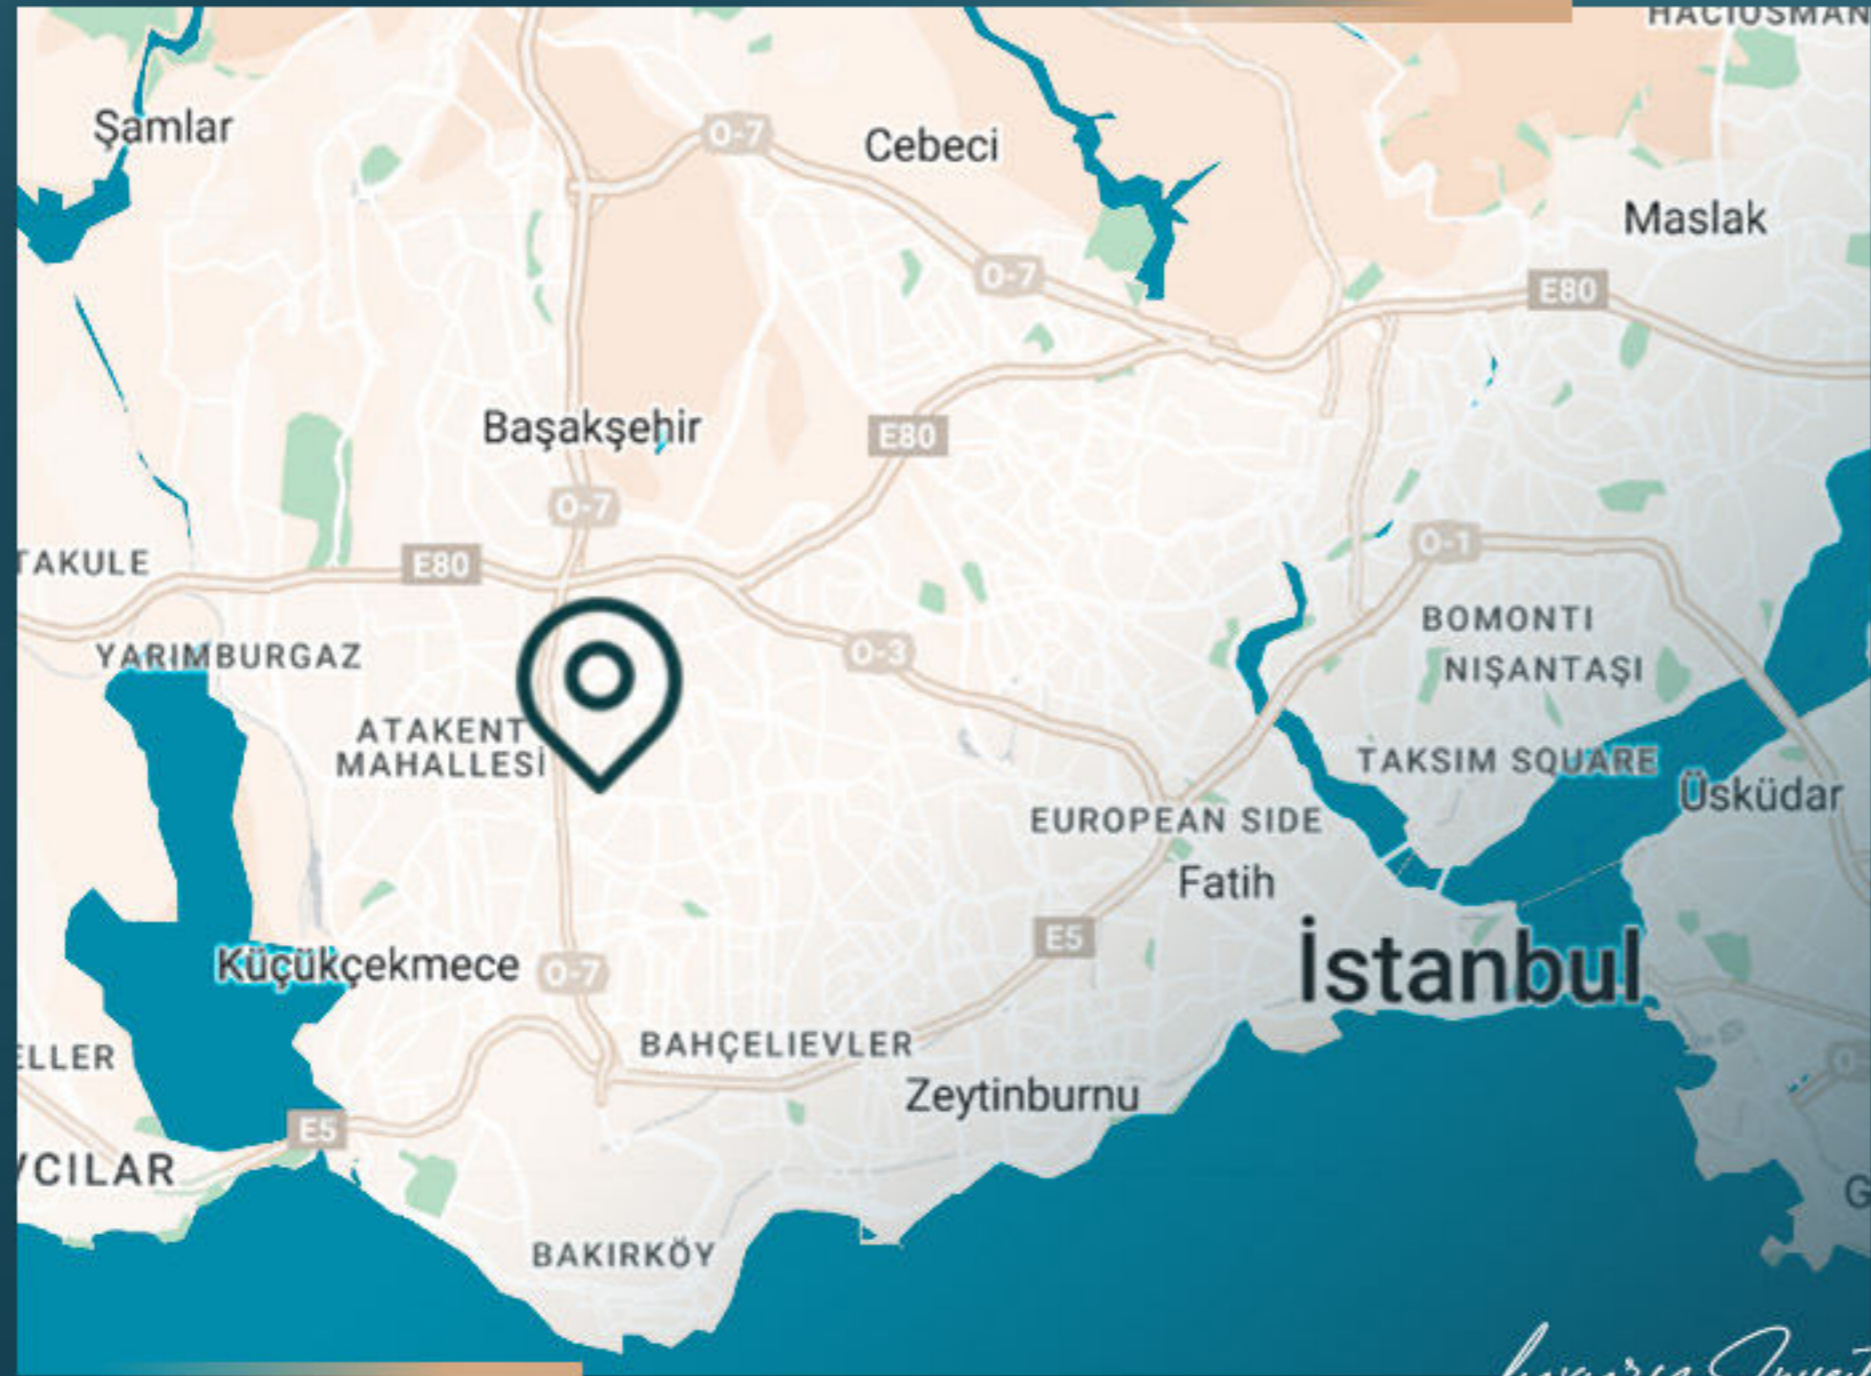

The project is located close to the center of the city. It is designed for those who want to be away from the chaos of life and feel the peace of nature in the wide landscape.

Luxury Investing

Discover the unique combination of aesthetics and comfort in this project .

PROPERTY LOCATION

- It is 900 meters away from the metro station
- It is 500 meters away from Basin Express Road
- It is 300 meters away from hospitals
- It is 300 meters away from shopping malls
- It is 500 meters away from Metro Market
- It is 1 km away from universities
- It is 20 km away from Istanbul Airport