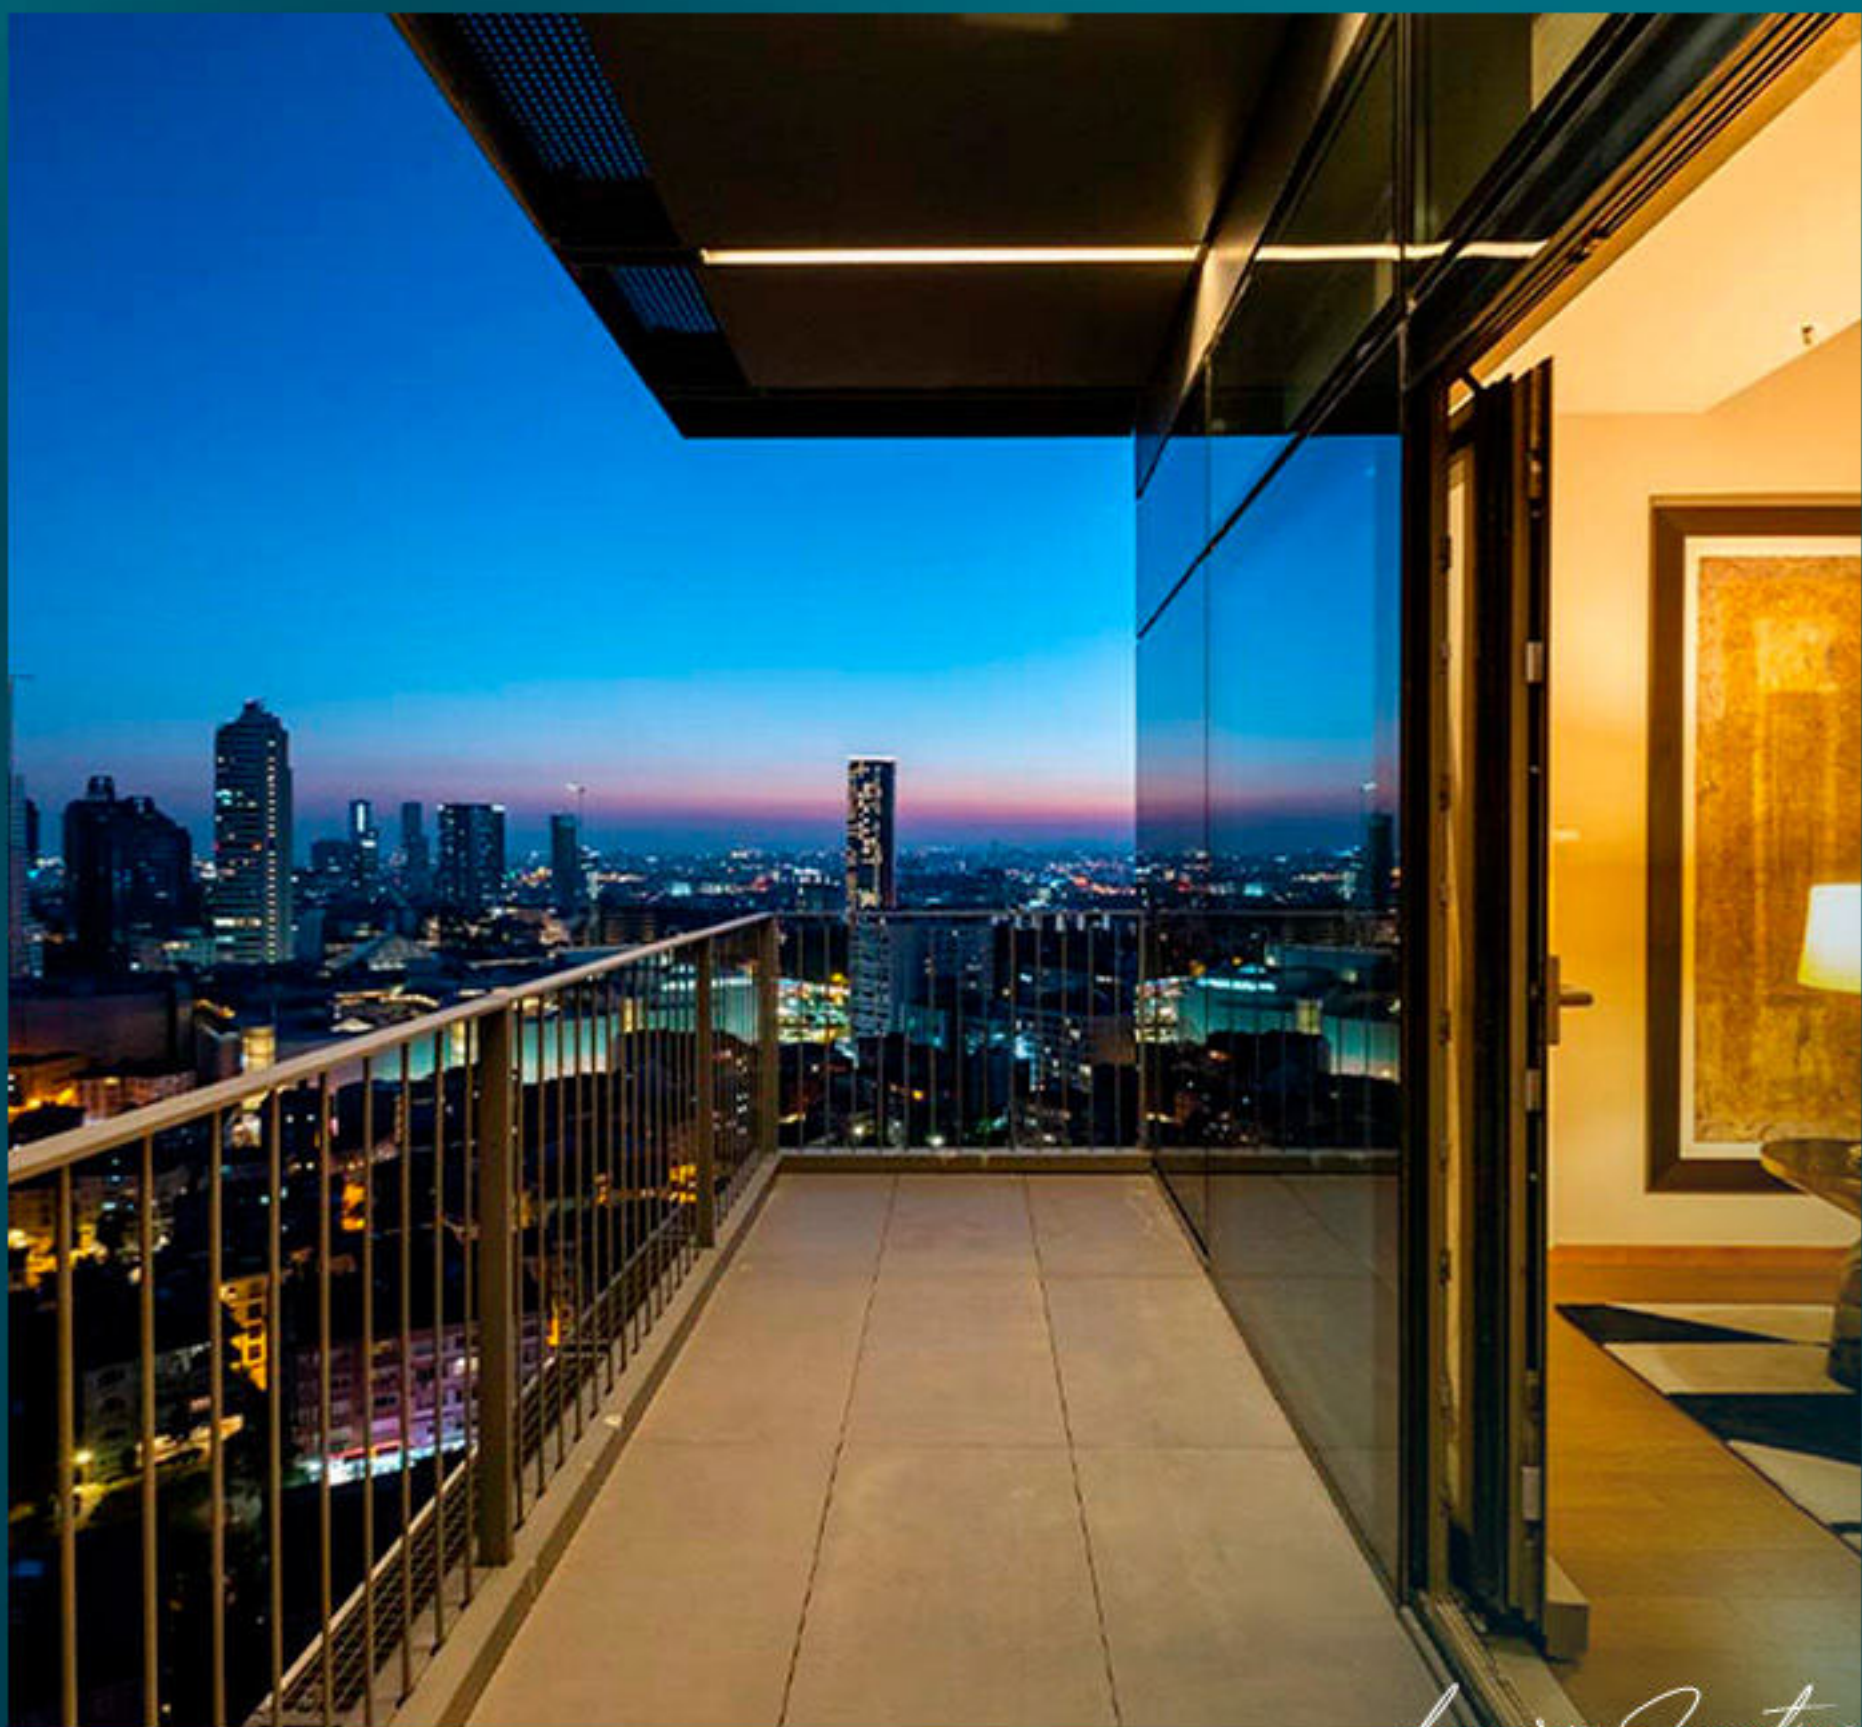

Luxury Investing

The project offers easy accessibility with its location that is within the walking distances to Metro and Metrobus.

Imagine yourself in the place where Istanbul's vivacity is sensed in its most intensive form.

A unique architecture which has turned to light and at the heart of a life with all the details planned.

Now all you need is just more time, because in this project, you will enjoy life much more.