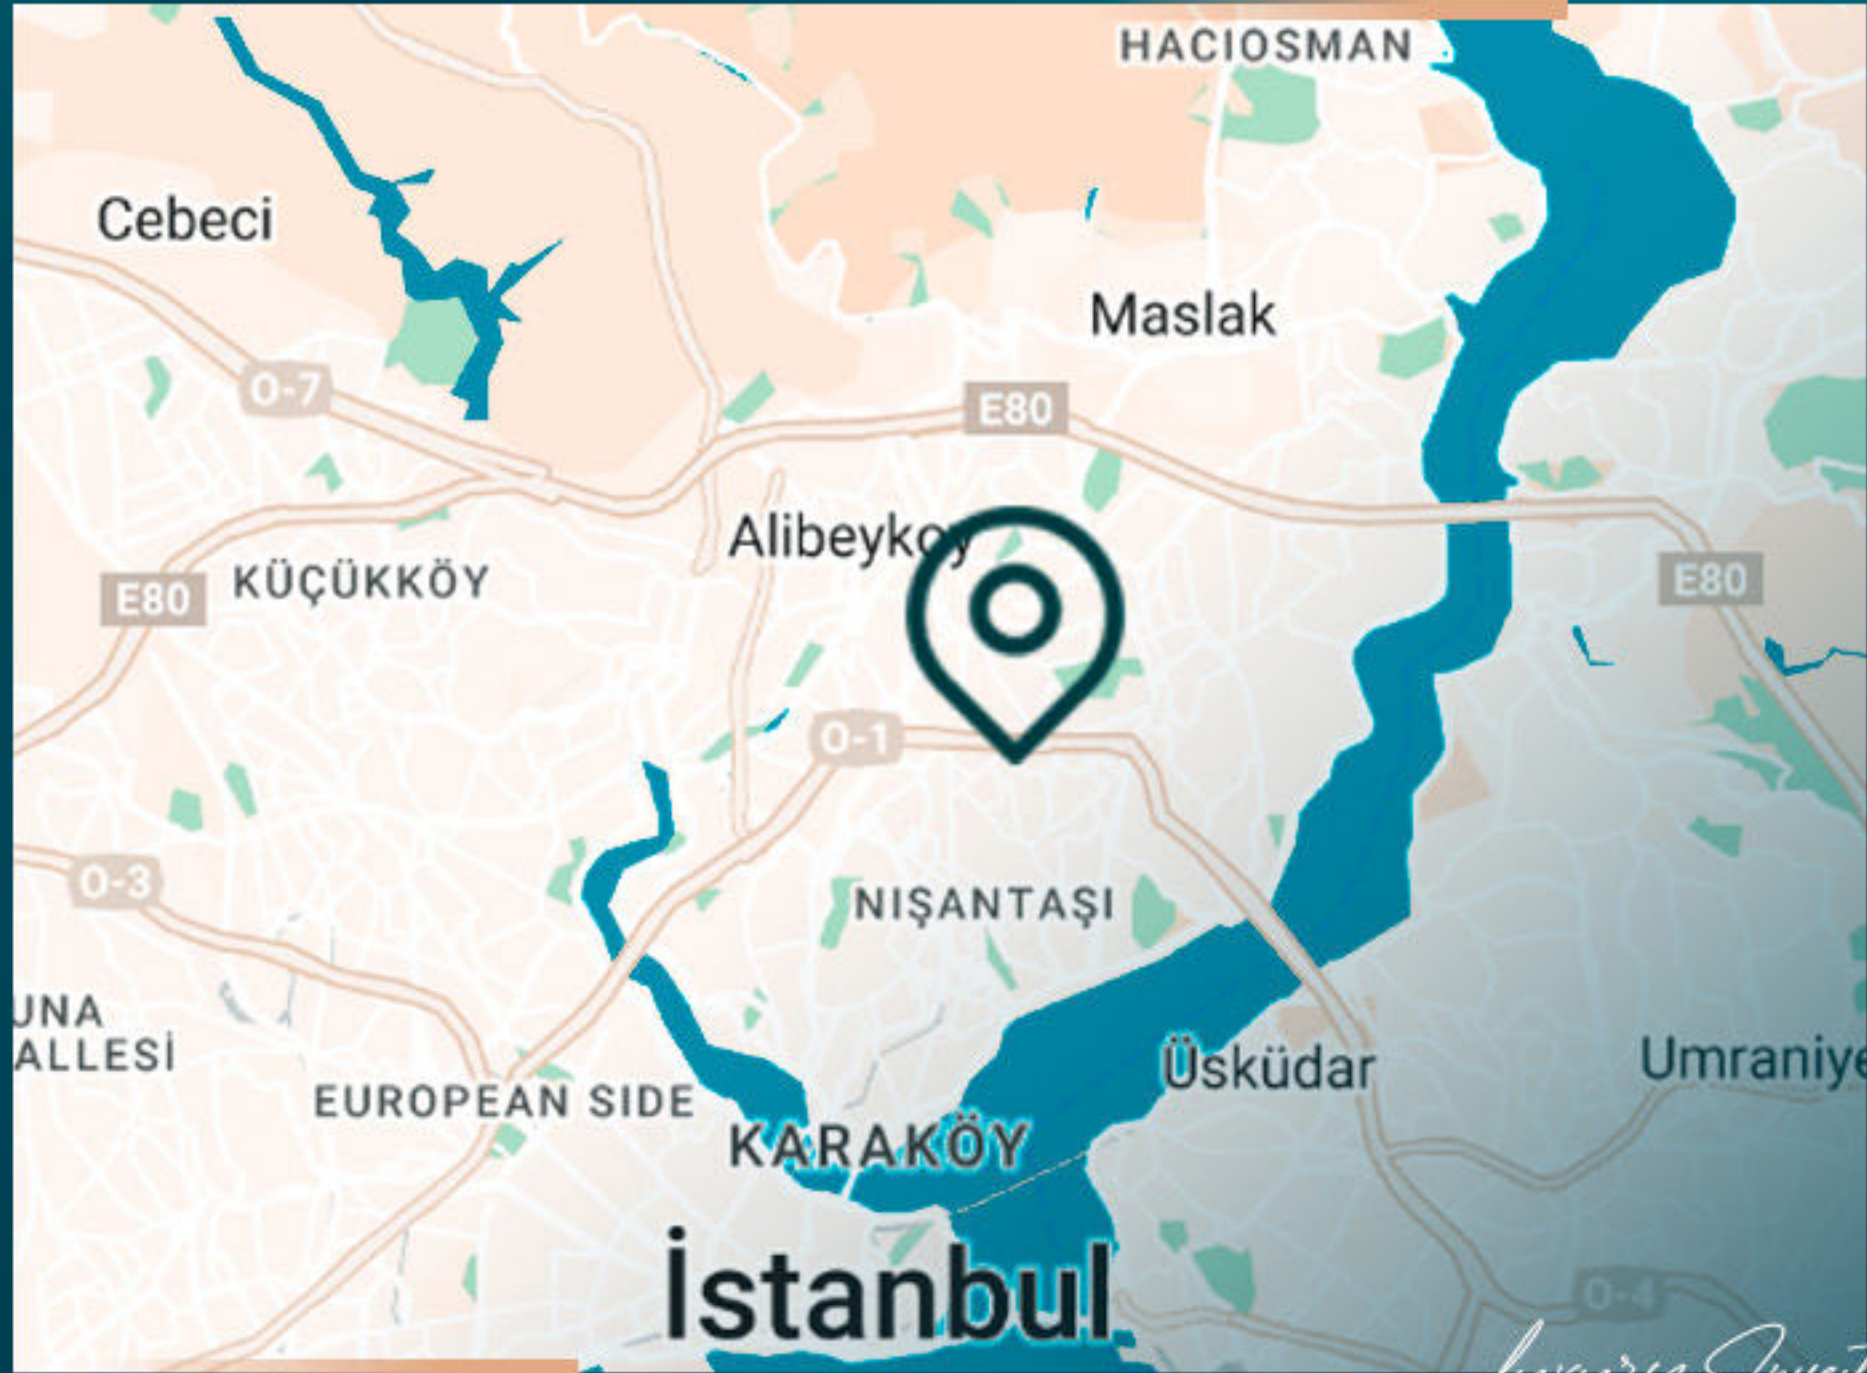

Luxury Investing

The towers display the distinctive panoramic scenes of the city reaching out for the Marmara Sea and particularly the Bosphorus with all its facades thanks to this design.

This project is located just beside Bosphorus Bridge in Mecidiyekoy district, the new axis of the business world.

PROPERTY LOCATION

It is 2.5 km away from Nisantasi

It is 2.5 km away from Kanyon Mall

It is 2.5 km away from Zorlu Center

It is 5 km away from Taksim

It is 9 km away from Istinye Park Mall

It is 20 km away from Mall of Istanbul