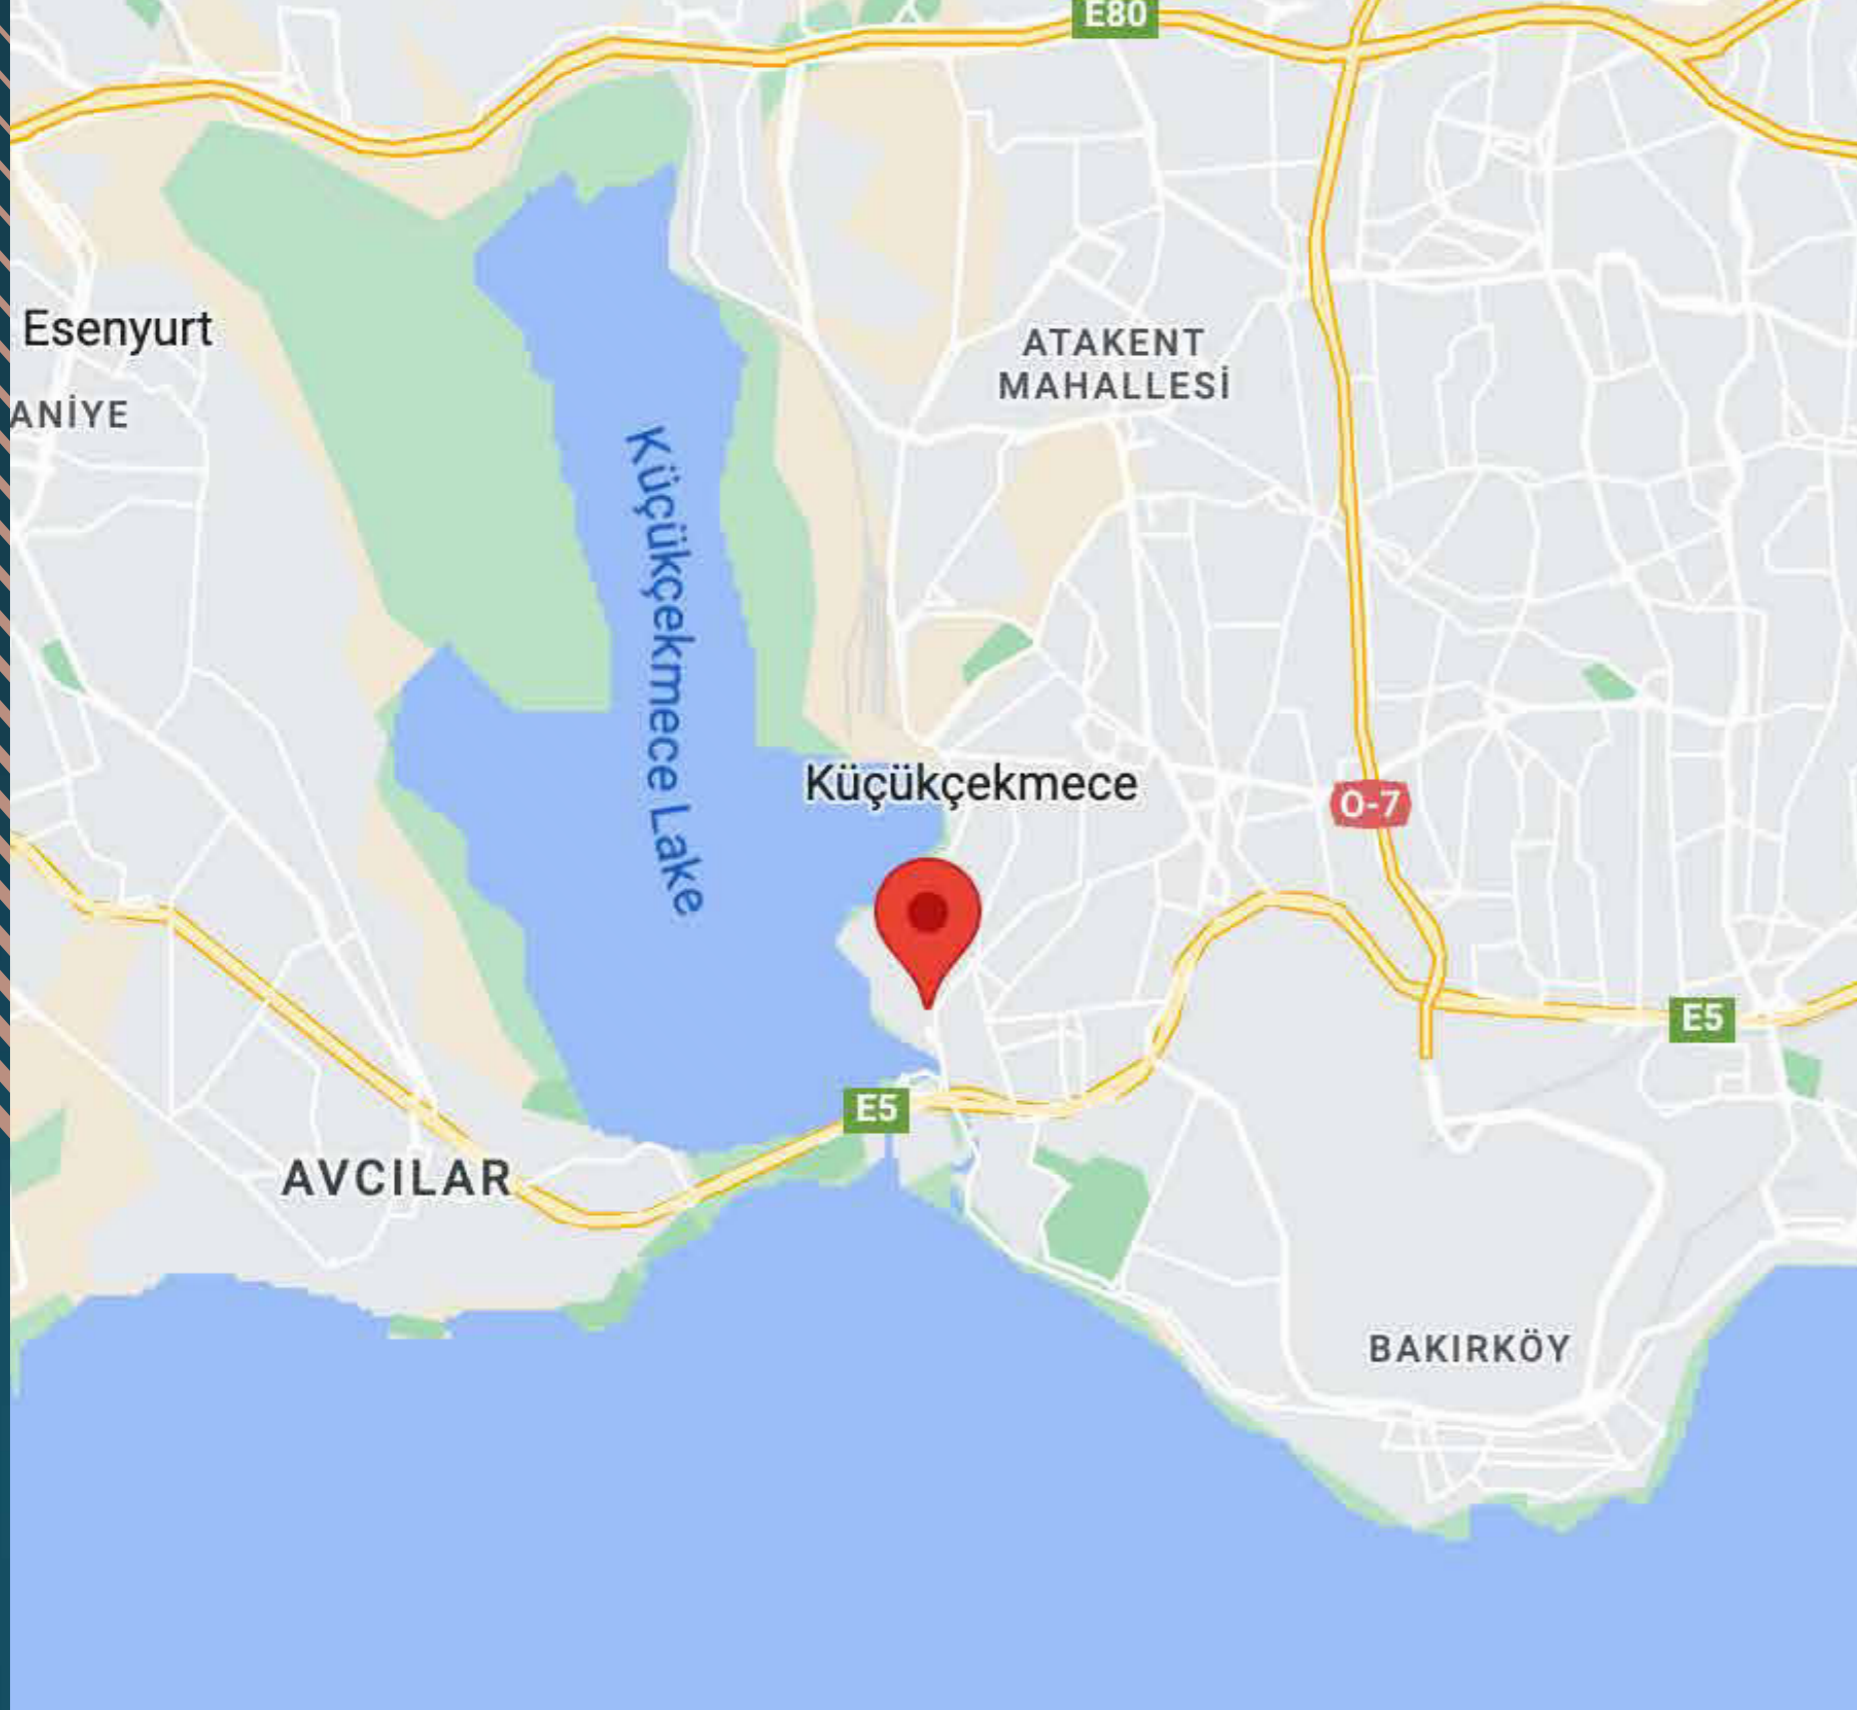

PROPERTY LOCATION

It is 37 minutes away from Istanbul Airport.

It is 41 minutes away from Taksim.

It is 11 minutes away from Istanbul Fuar Merkezi.

It is 22 minutes away from Mall of Istanbul.

It is 23 minutes away from Marmara Forum Mall.