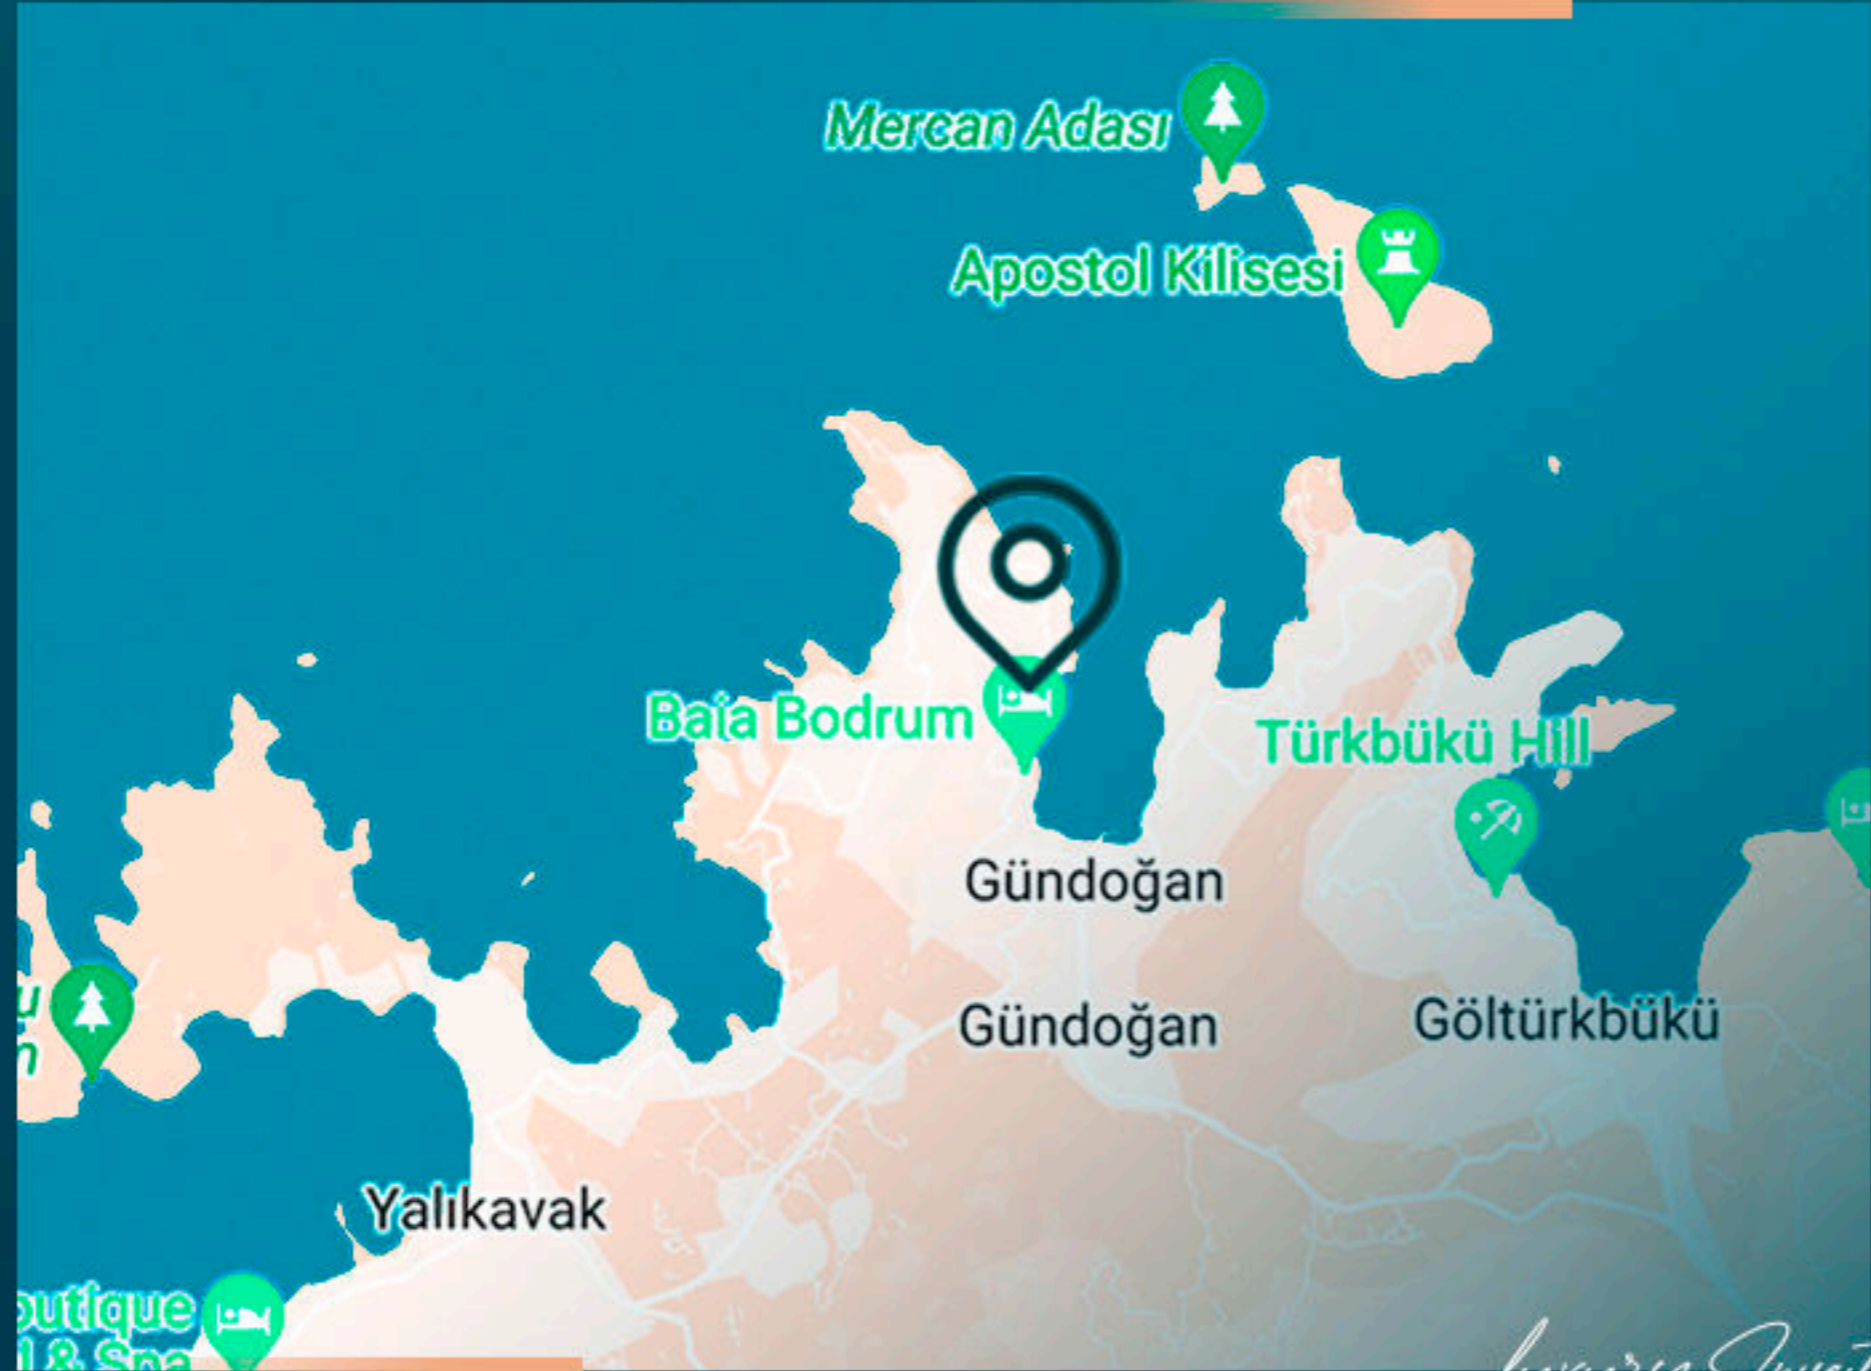

PROPERTY LOCATION

It is 9 km away from Yalıkavak Marina

It is 11 km away from Golturkbuku

It is 15 km away from Midtown Shopping Center

It is 25 km away from Bodrum Centre

It is 50 km away from Milas Bodrum Airport