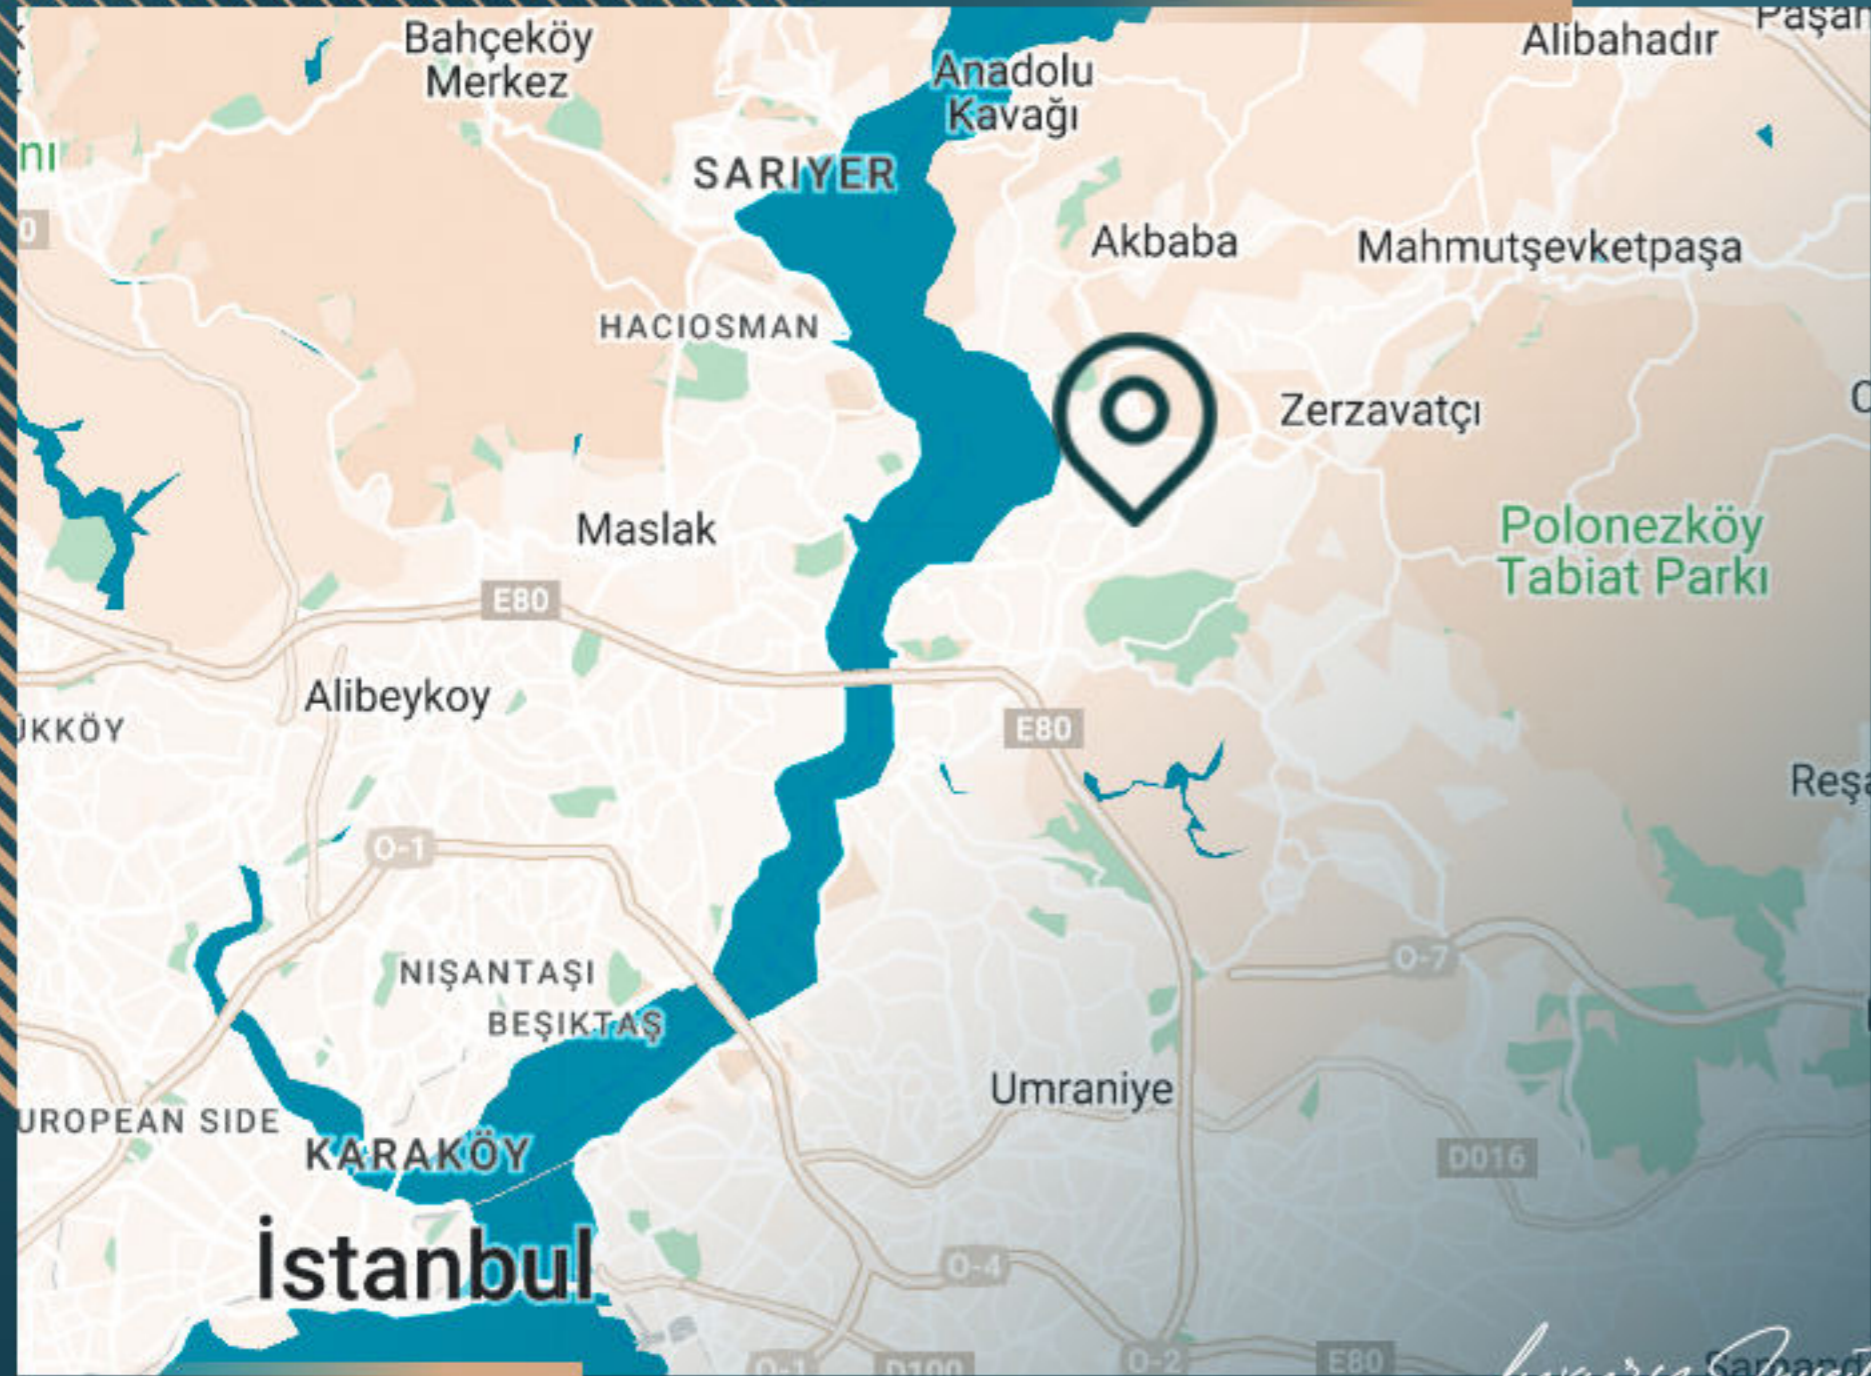

*Luxury Investing*

The project enjoys a unique location in Asian Istanbul, specifically in Beykoz district, which is a very special area that reflects the beauty of the wonderful nature of Istanbul.

The project is located at the highest point in Beykoz, and has a charming view, as the Bosphorus Strait will surround you from the west, the Black Sea from the north, the Marmara Sea from the south, and Polonizkoy from the east.

## PROPERTY LOCATION

- 30 minutes away from Istanbul Airport
- 25 minutes away from Maslak
- 20 minutes away from Sabiha Airport
- 10 minutes away from the Bosphorus Bridge

*Luxury Investing*