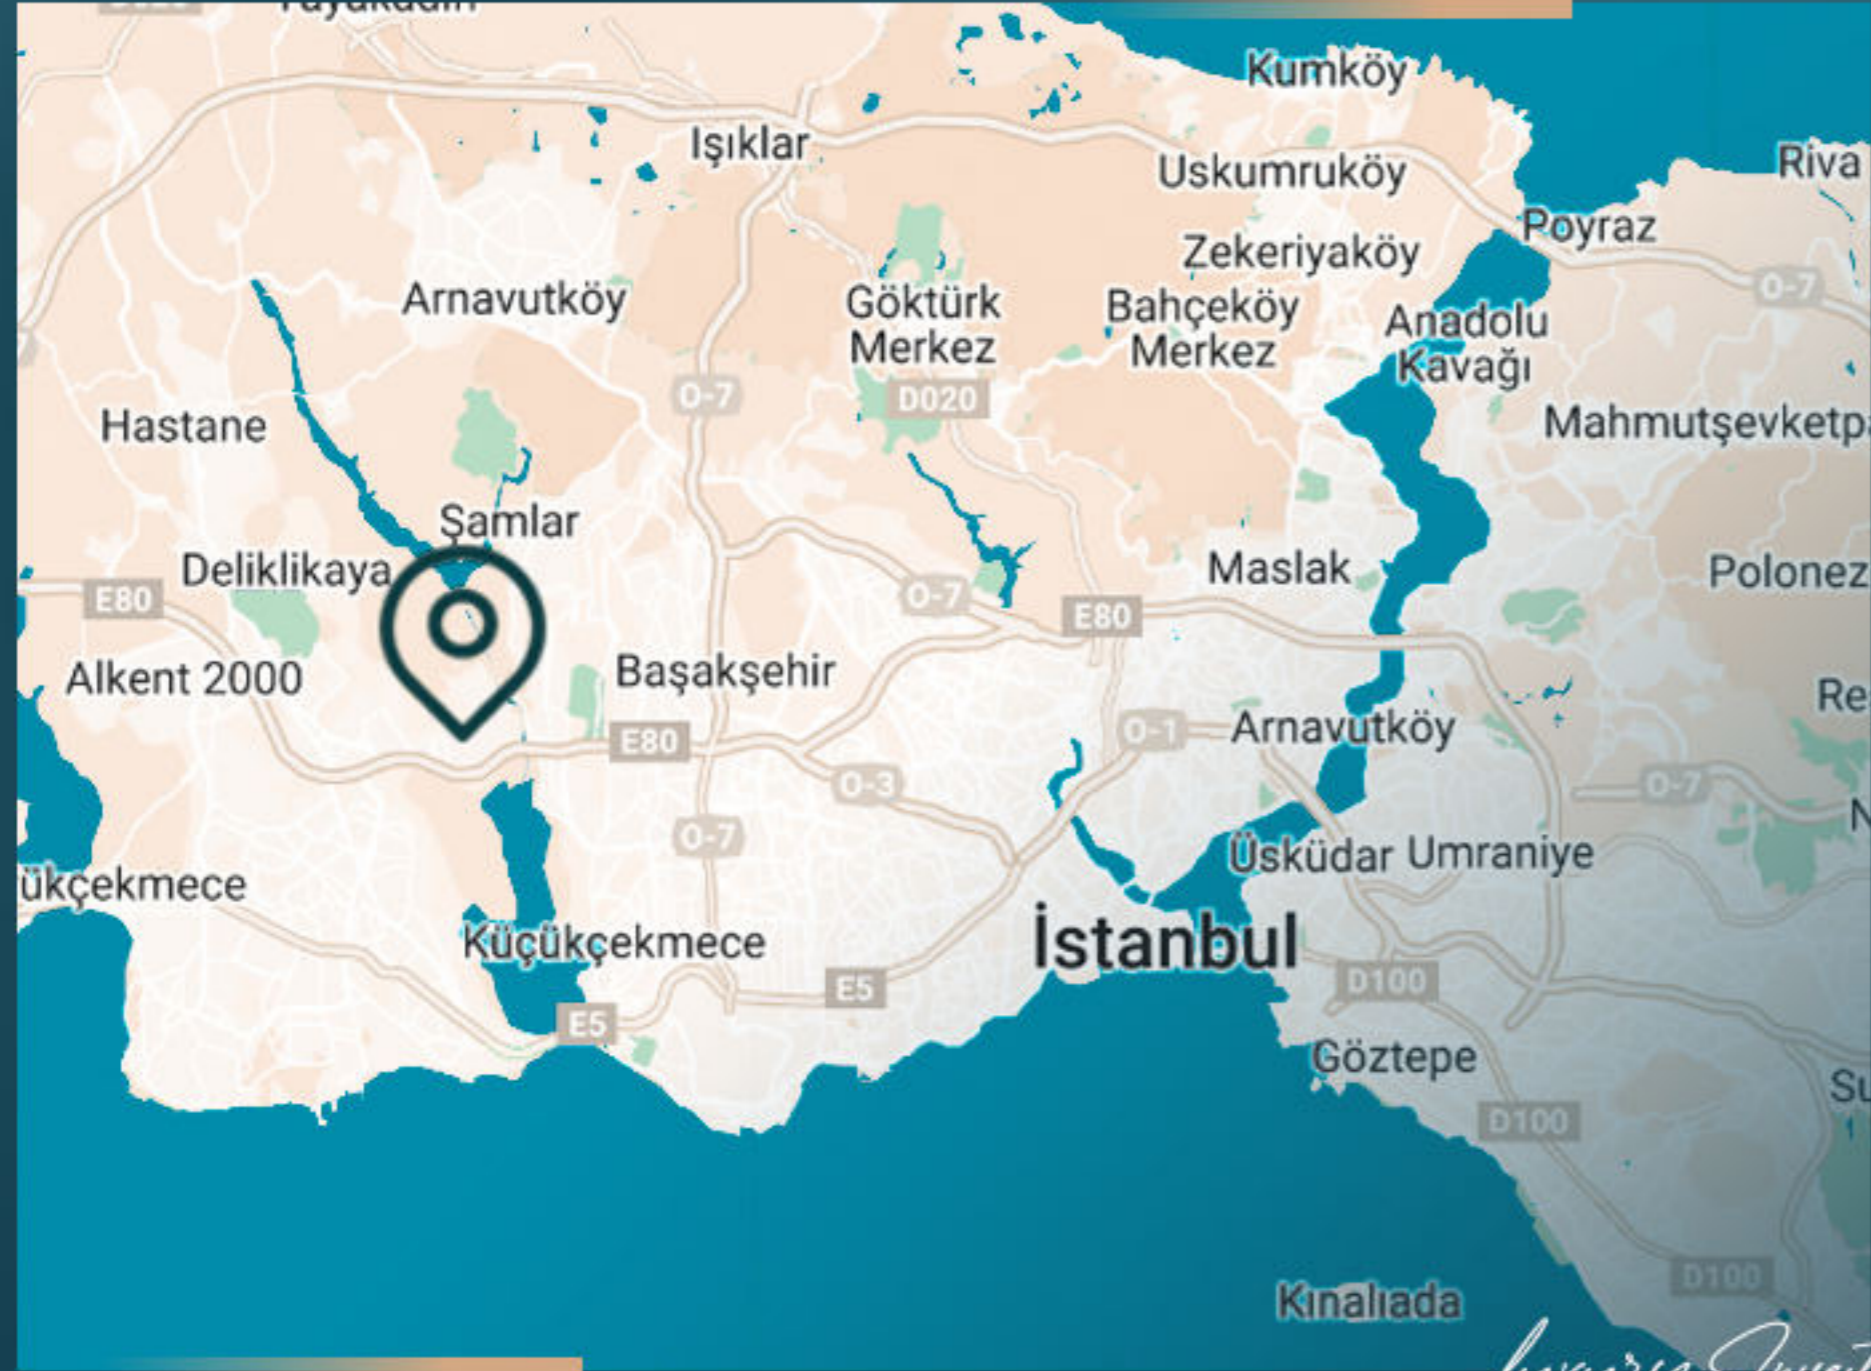

REAL ESTATE INVESTMENT

PROPERTY LOCATION

- It is 3 minutes away from TEM highway
- It is 5 minutes away from Kanal Istanbul
- It is 10 minutes away from Golet park
- It is 10 minutes away from hospitals
- It is 15 minutes away from Mall of Istanbul
- It is 25 minutes away from Istanbul Airport