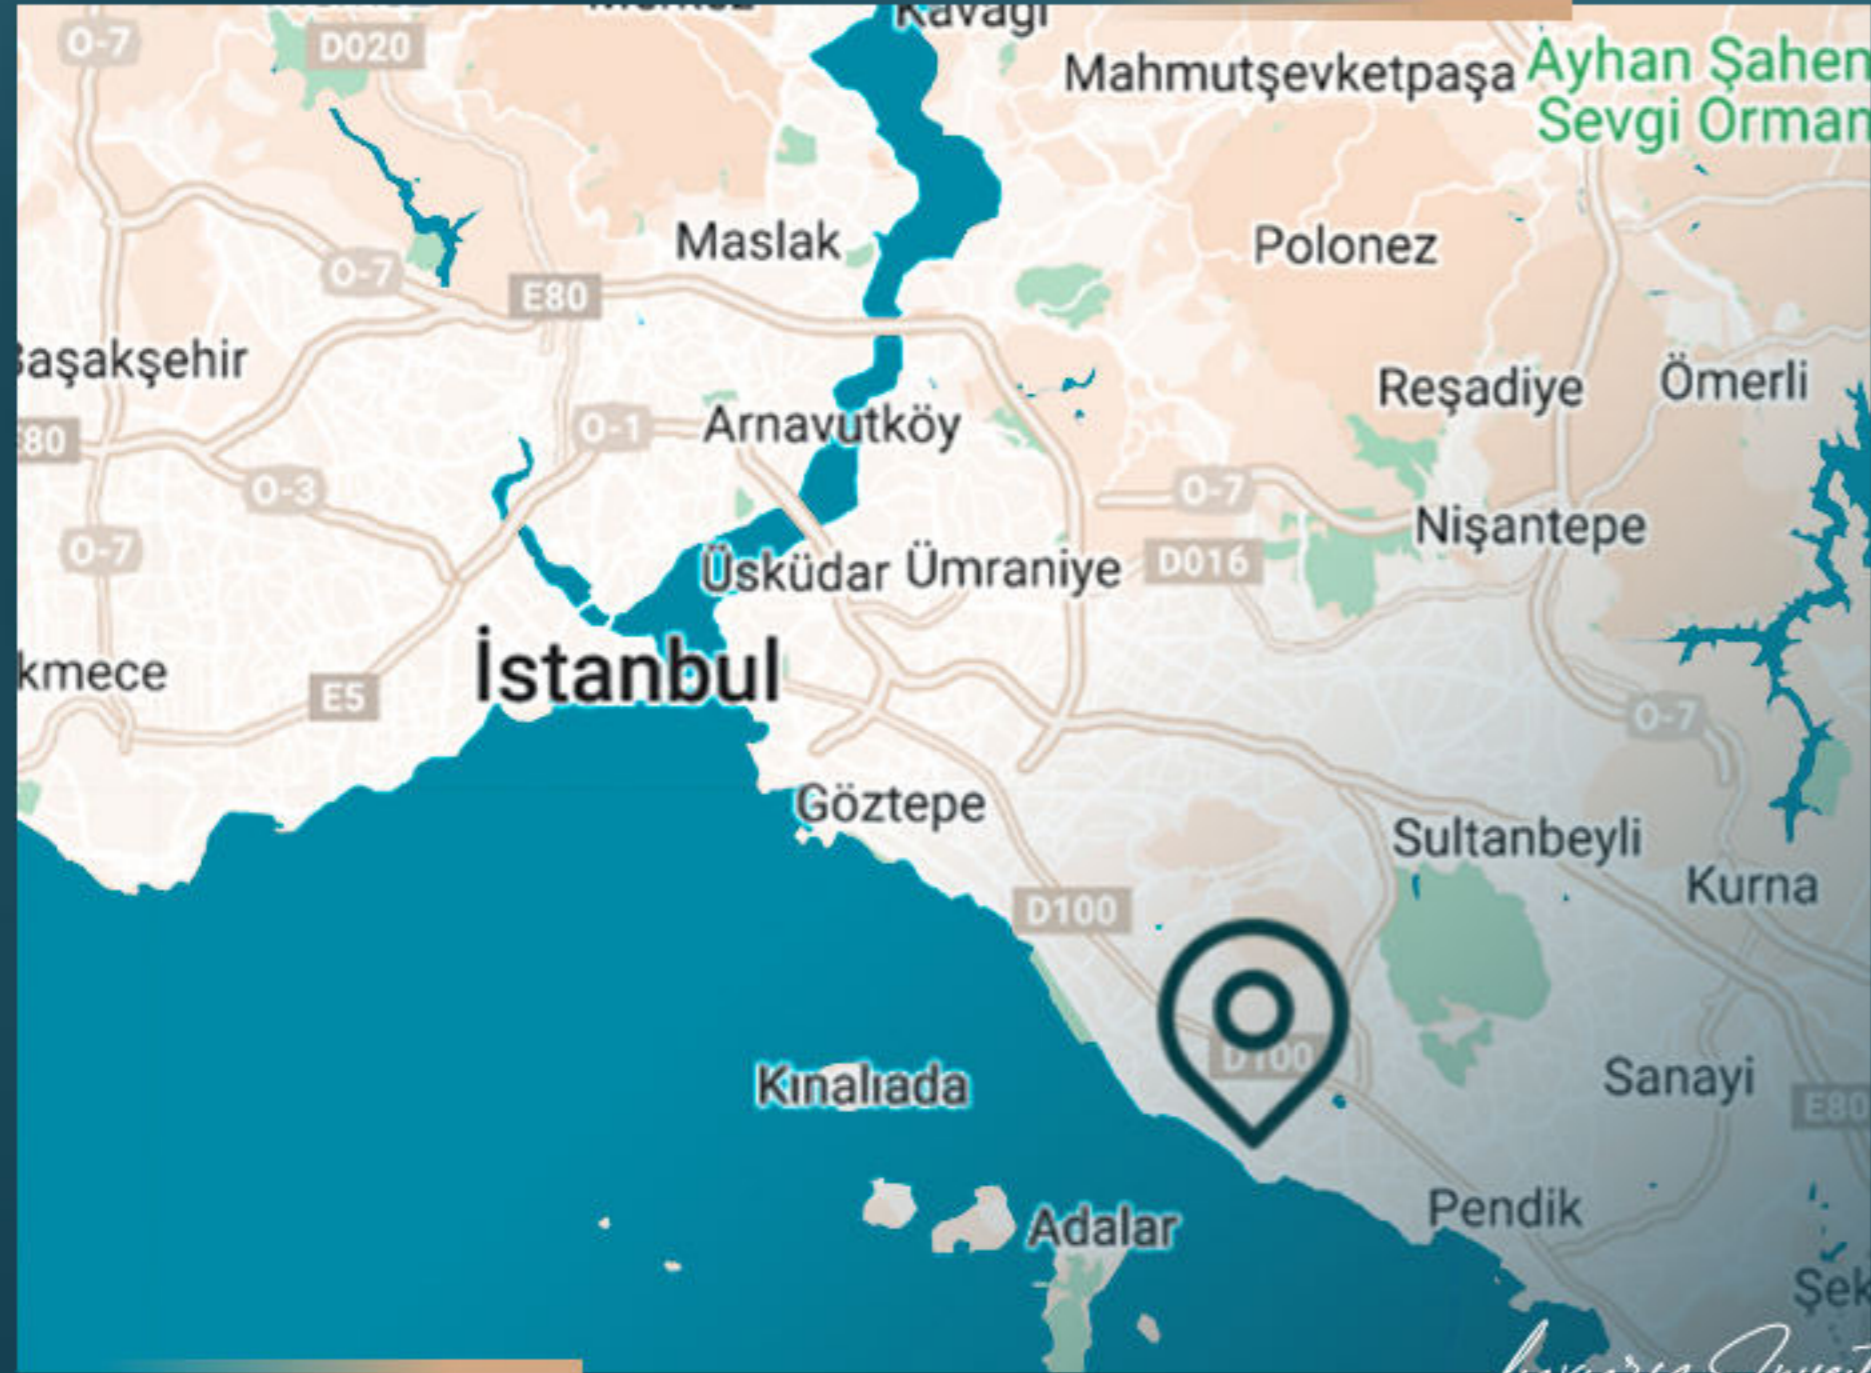

REAL ESTATE INVESTMENT

Luxury Investing

PROPERTY LOCATION

- It is 2 minutes away from the metro station
- It is 2 minutes away from the coastal road
- It is 2 minutes away from the supermarket
- It is 5 minutes away from hospitals
- It is 10 minutes away from Maltepe Park Mall
- It is 15 minutes away from Pendik Marina
- It is 15 minutes away from Bagdat Caddesi
- It is 25 minutes away from Sabiha Airport