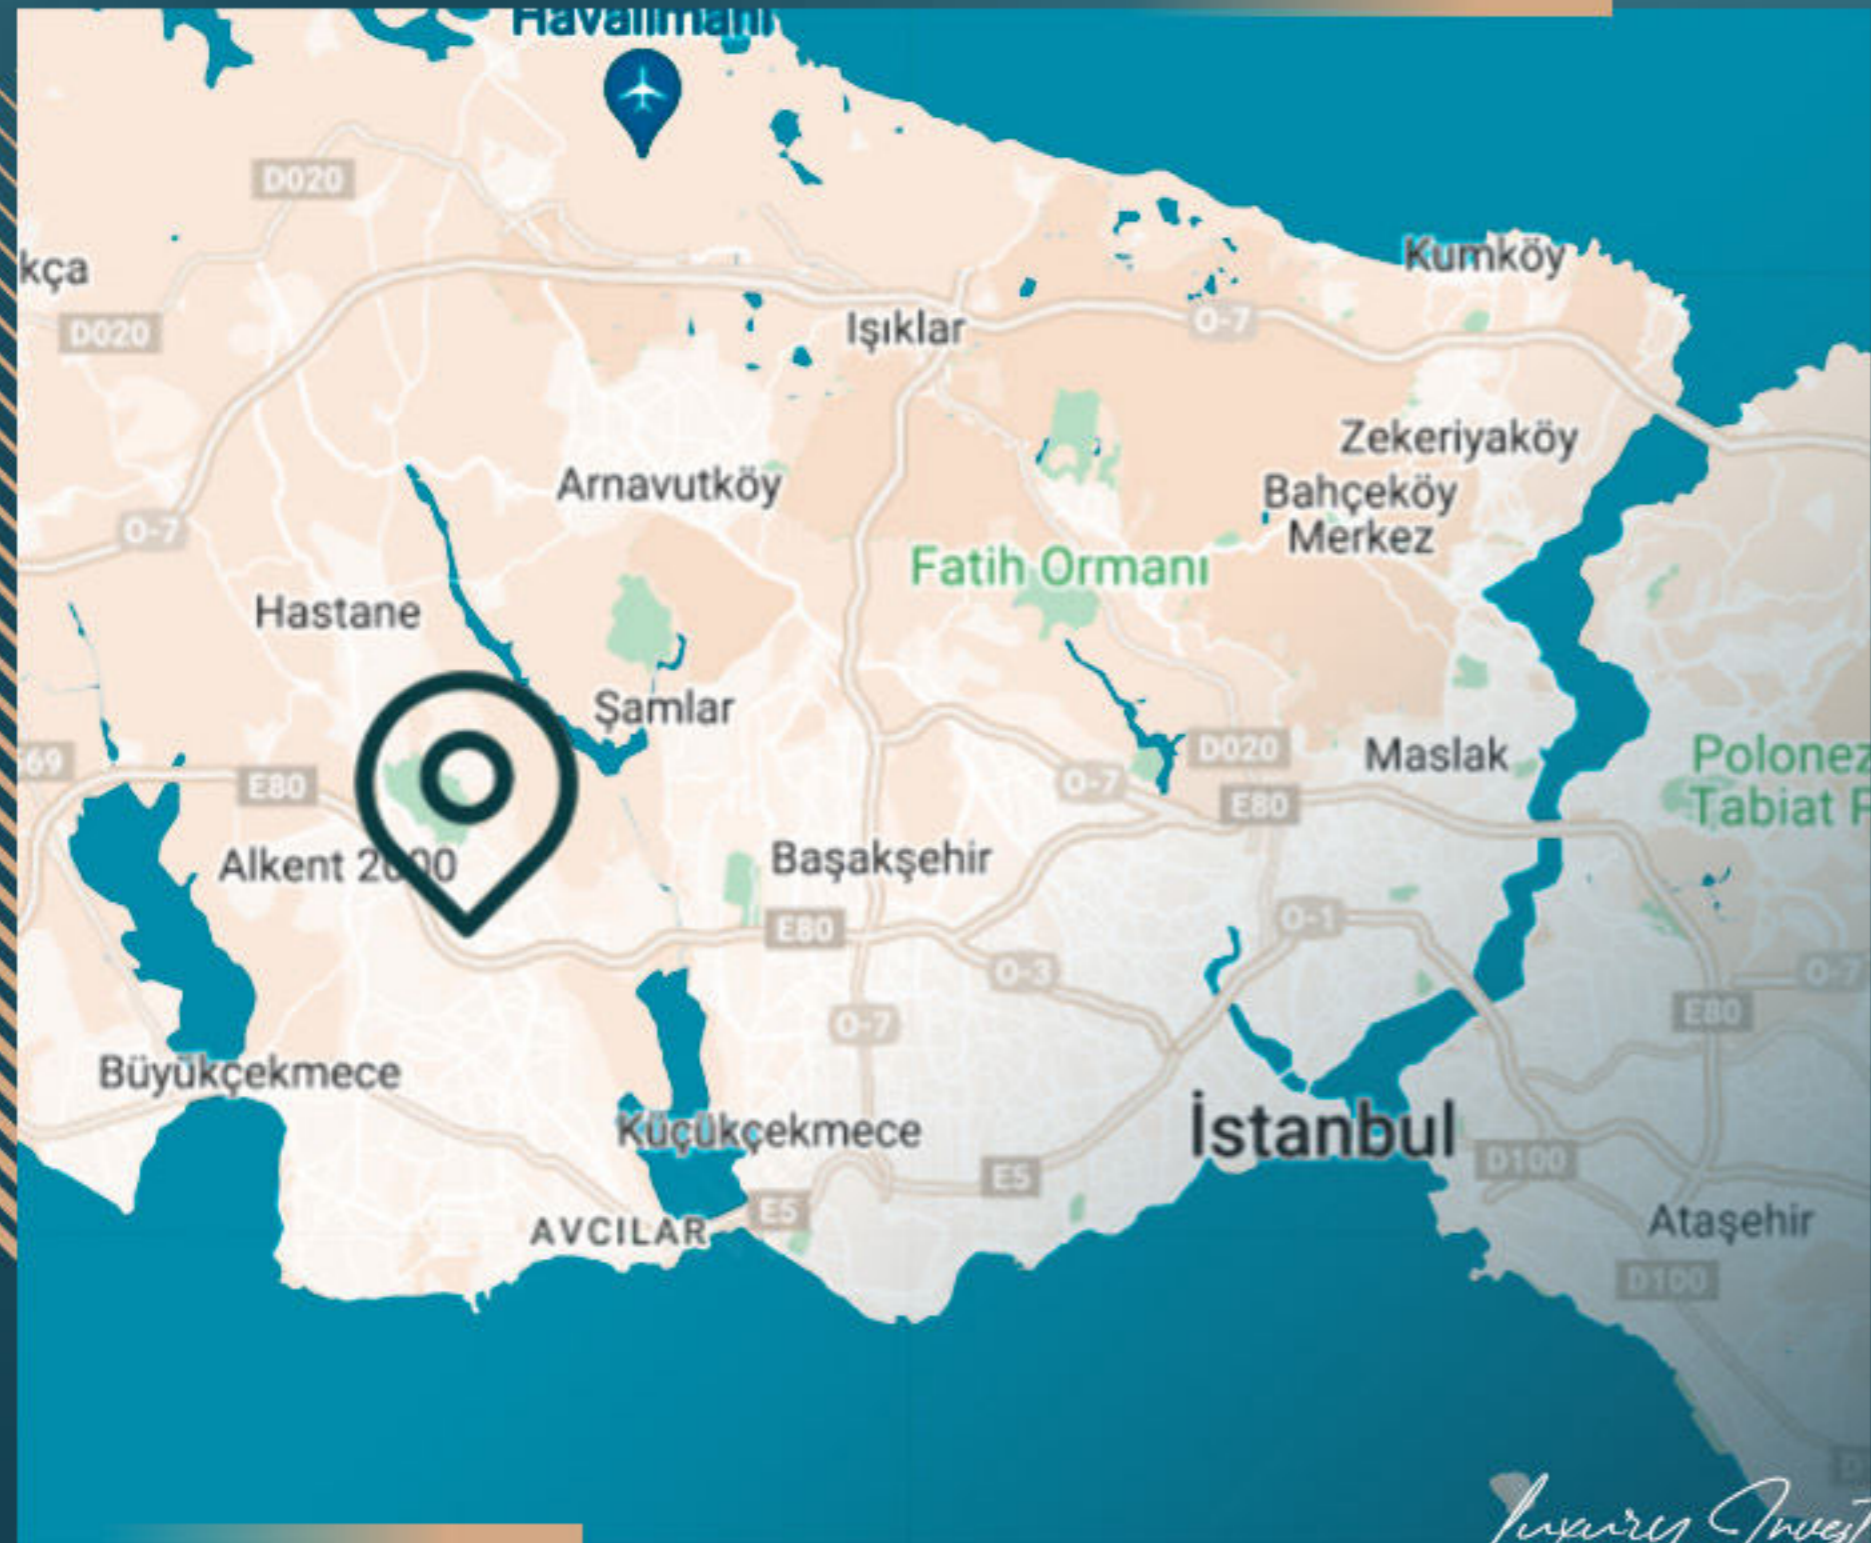

Luxury Investing

PROPERTY LOCATION

- 25 minutes away from Ataturk International Airport
- 35 minutes away from the new Istanbul airport
- 15 minutes away from Marmara Park Mall
- 15 minutes away from the Gölet Park
- 10 minutes away from the Metrobus station
- 5 minutes away from the E5 highway
- 5 minutes away from TEM highway
- 5 minutes away from Torium Mall