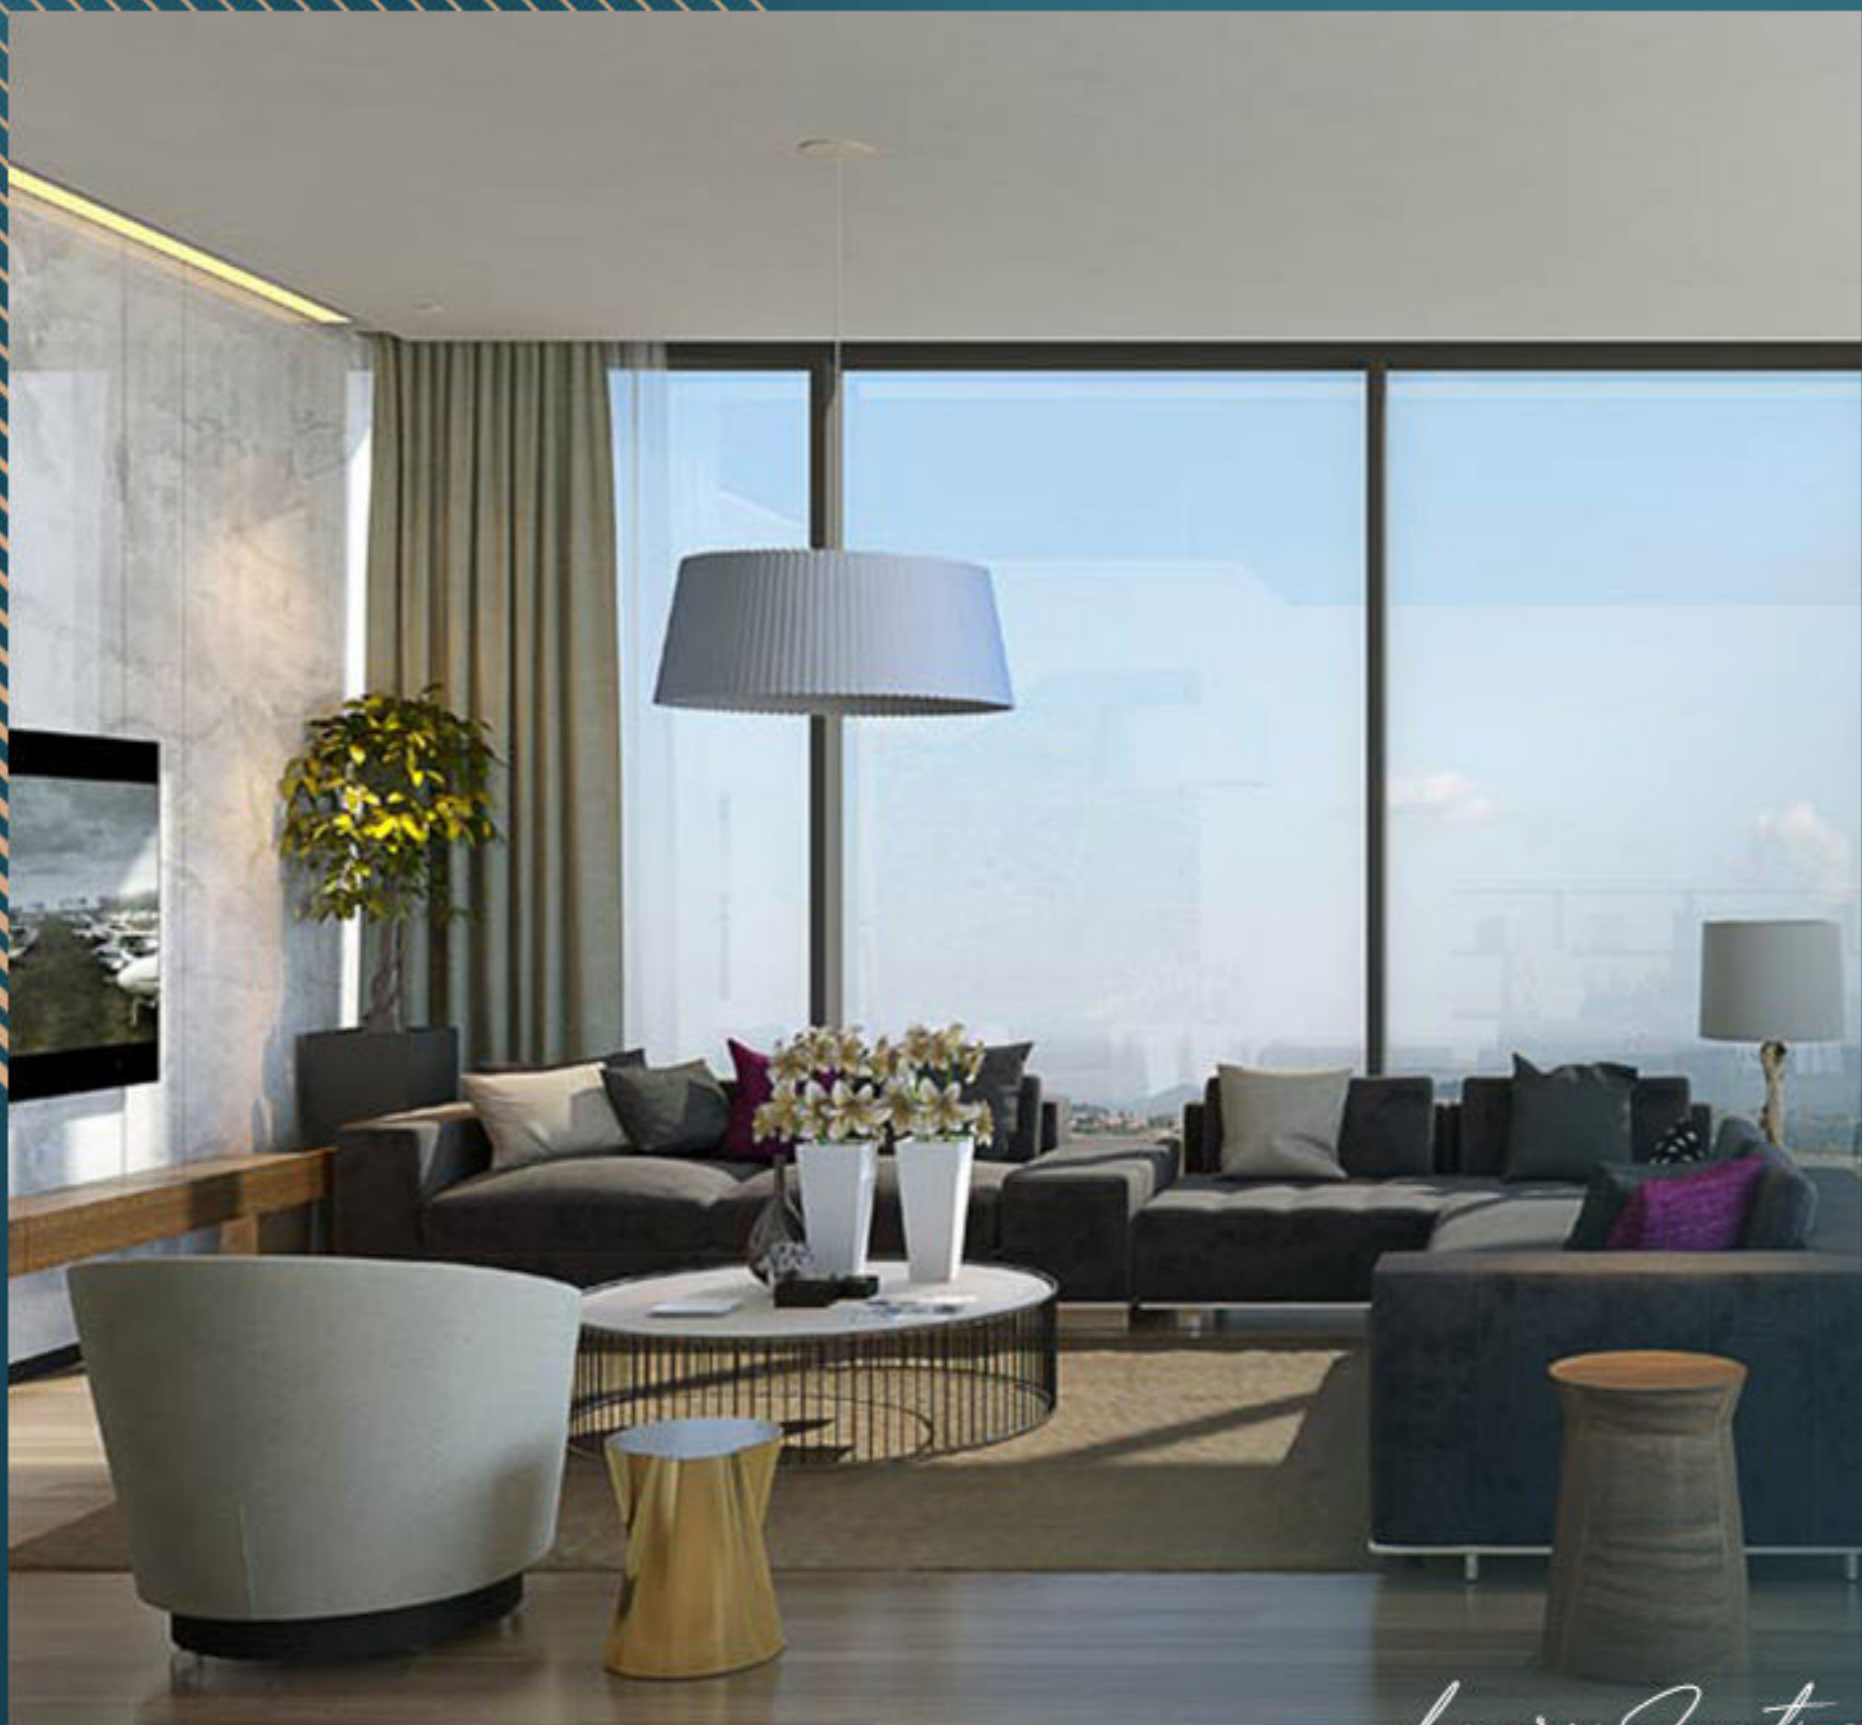

Luxury life style is waiting for you, where a private reception for residence owners and guests apart from hotel reception 24 Hours room services, concierge, security, technical aid, housekeeping, valet parking, wake up service, exchange office, fully equipped business center, laundry, dry cleaner, indoor car park, and more.