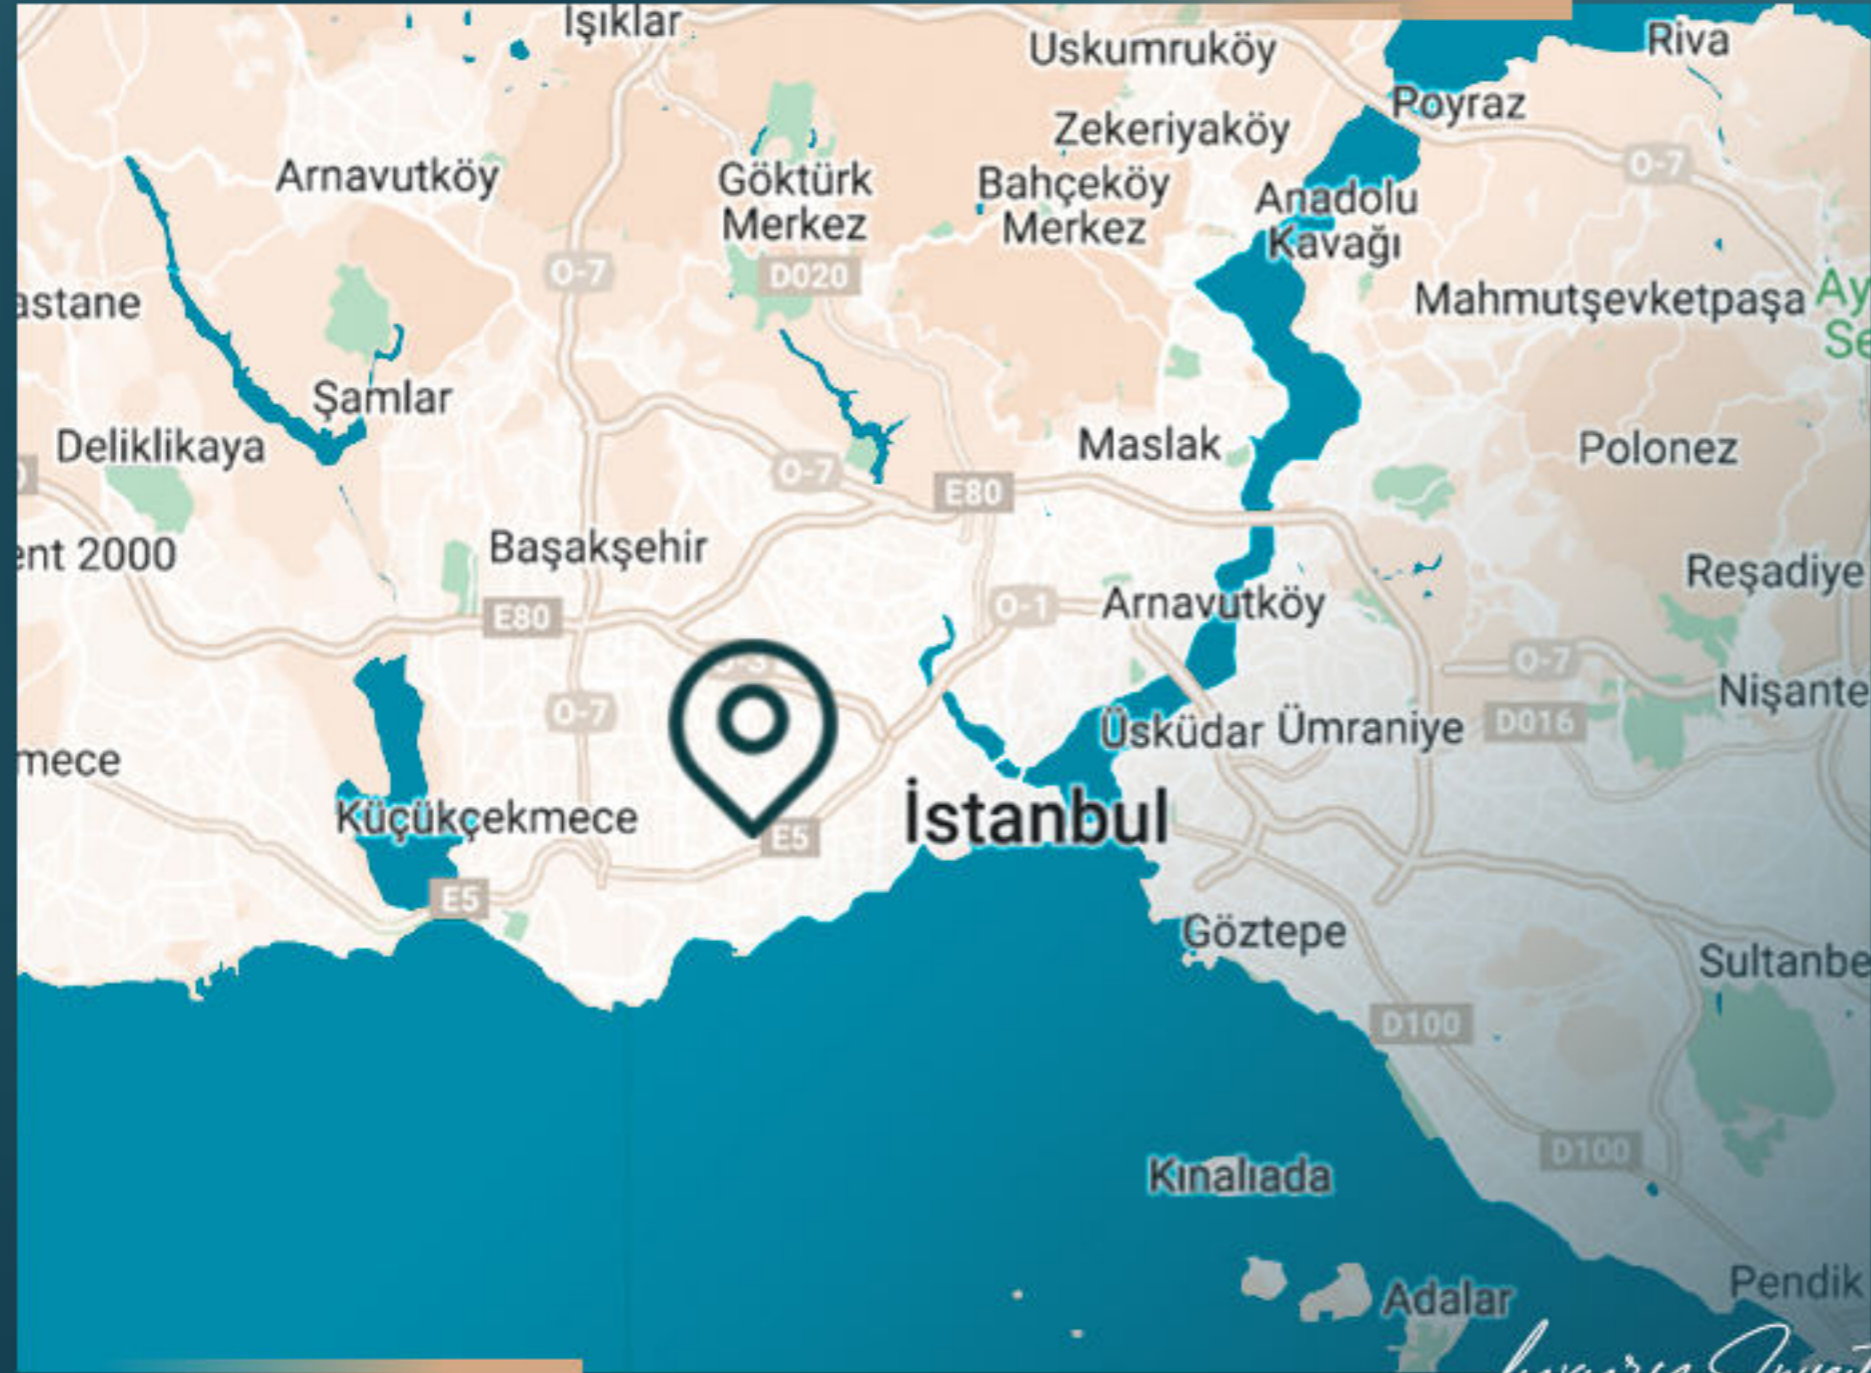

The project is strategically positioned with easy access to the E5 highway, metro and metrobus.

The project is located in the central district of Bahcelievler, on the European side of Istanbul.

REAL ESTATE INVESTMENT

PROPERTY LOCATION

- It is 3 minutes away from Marmara Forum Mall
- It is 4 minutes away from Metroport Mall
- It is 15 minutes away from Capacity Mall
- It is 10 minutes away from Galleria Mall
- It is 6 minutes away from Memorial Hospital
- It is 4 minutes away from Aydın University
- It is 7 minutes away from İstinye University