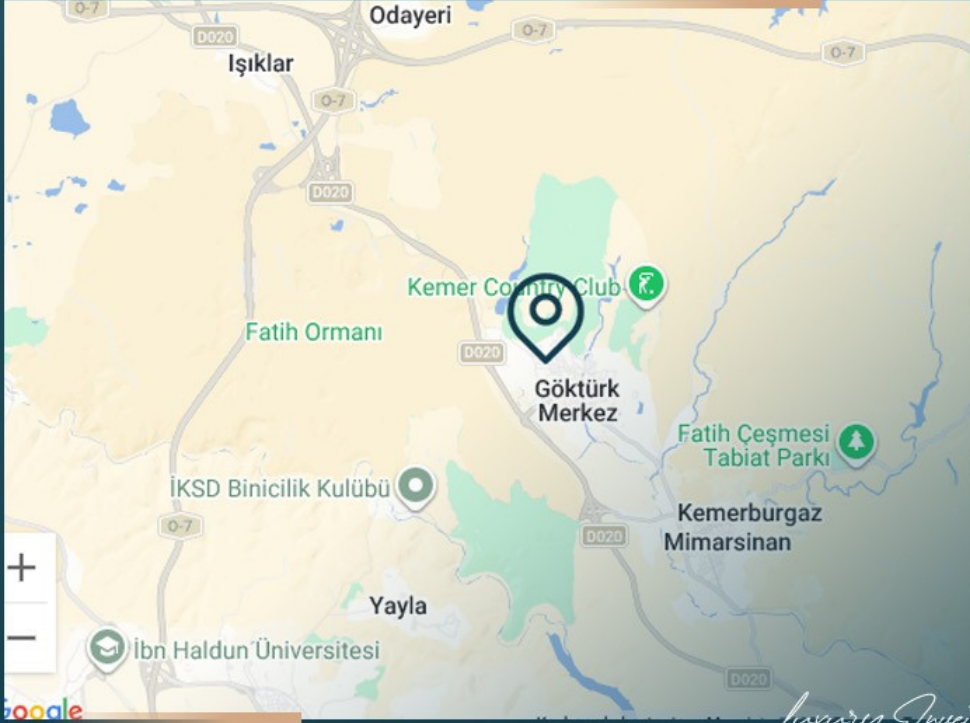

## PROPERTY DESCRIPTION

A Premium Living Experience in the Heart of  
Nature – Istanbul

The Demir Panorman Göktürk project is located in one of the most prestigious areas on the European side of Istanbul, Göktürk – Eyüpsultan. It offers a perfect balance between natural tranquility and modern lifestyle, delivering a fully integrated residential experience that combines luxury with smart investment

The project is distinguished by its strategic location in Göktürk, an area known for its vast green spaces and proximity to Belgrad Forest.

It provides a healthy and peaceful environment away from the city's hustle, while still offering easy access to central Istanbul and the airport

## PROPERTY LOCATION

- Located in Göktürk – Eyüpsultan / Istanbul
- Close to Belgrad Forest
- Minutes away from Istanbul Airport
- Easy access to major roads and transportation networks

*Luxury Investing*