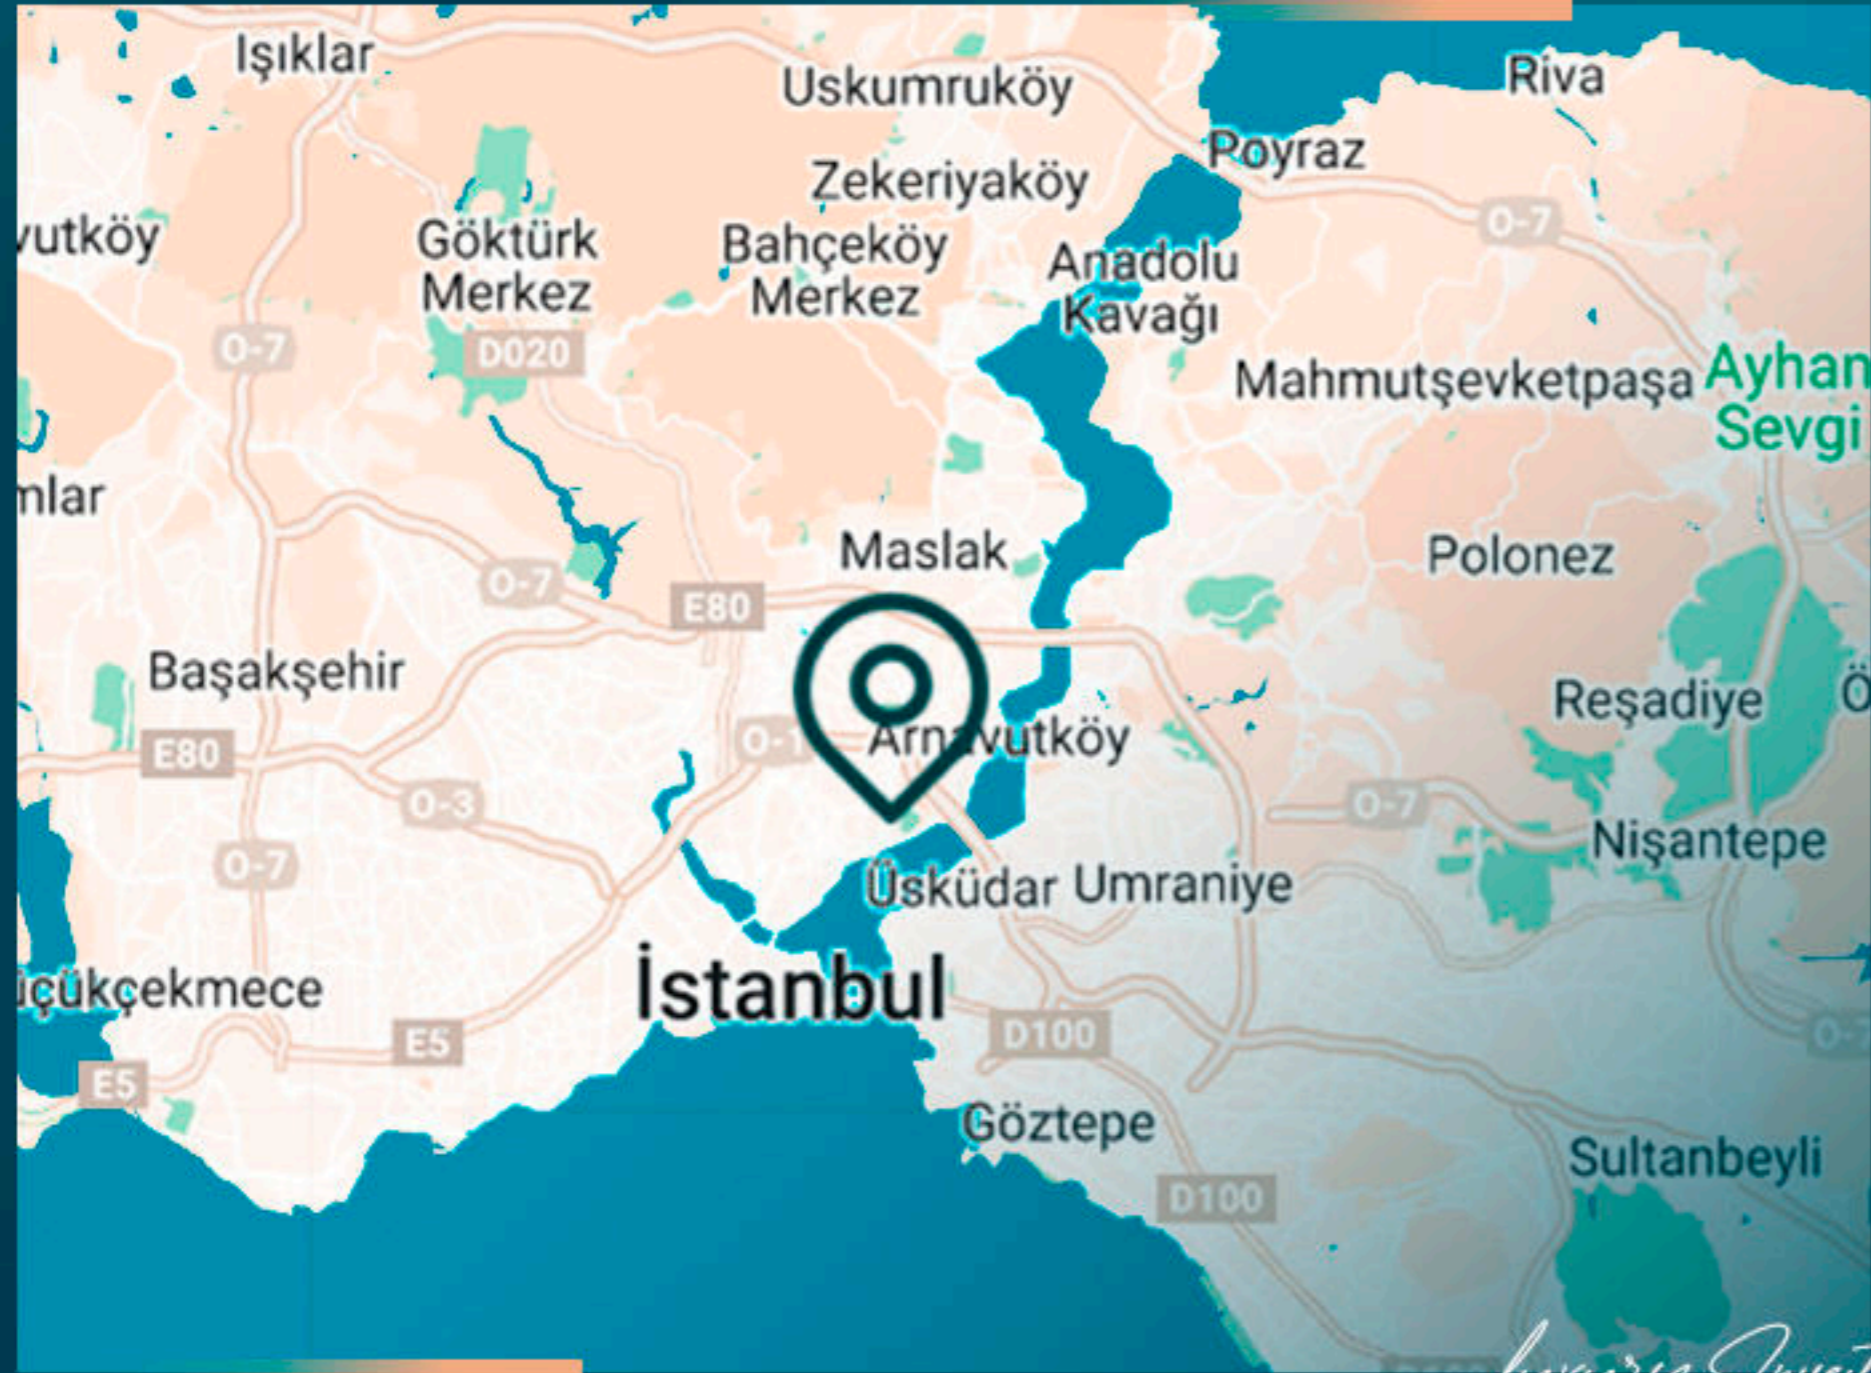

Luxury Investing

PROPERTY LOCATION

- It is 1 minute away from the bus station
- It is 2 minutes away from City's Shopping Mall
- It is 3 minutes away from the metro
- It is 5 minutes away from Zorlu Center
- It is 5 minutes away from E5 highway
- It is 5 minutes away from Yıldız Park
- It is 10 minutes away from TEM highway
- It is 10 minutes away from American Hospital