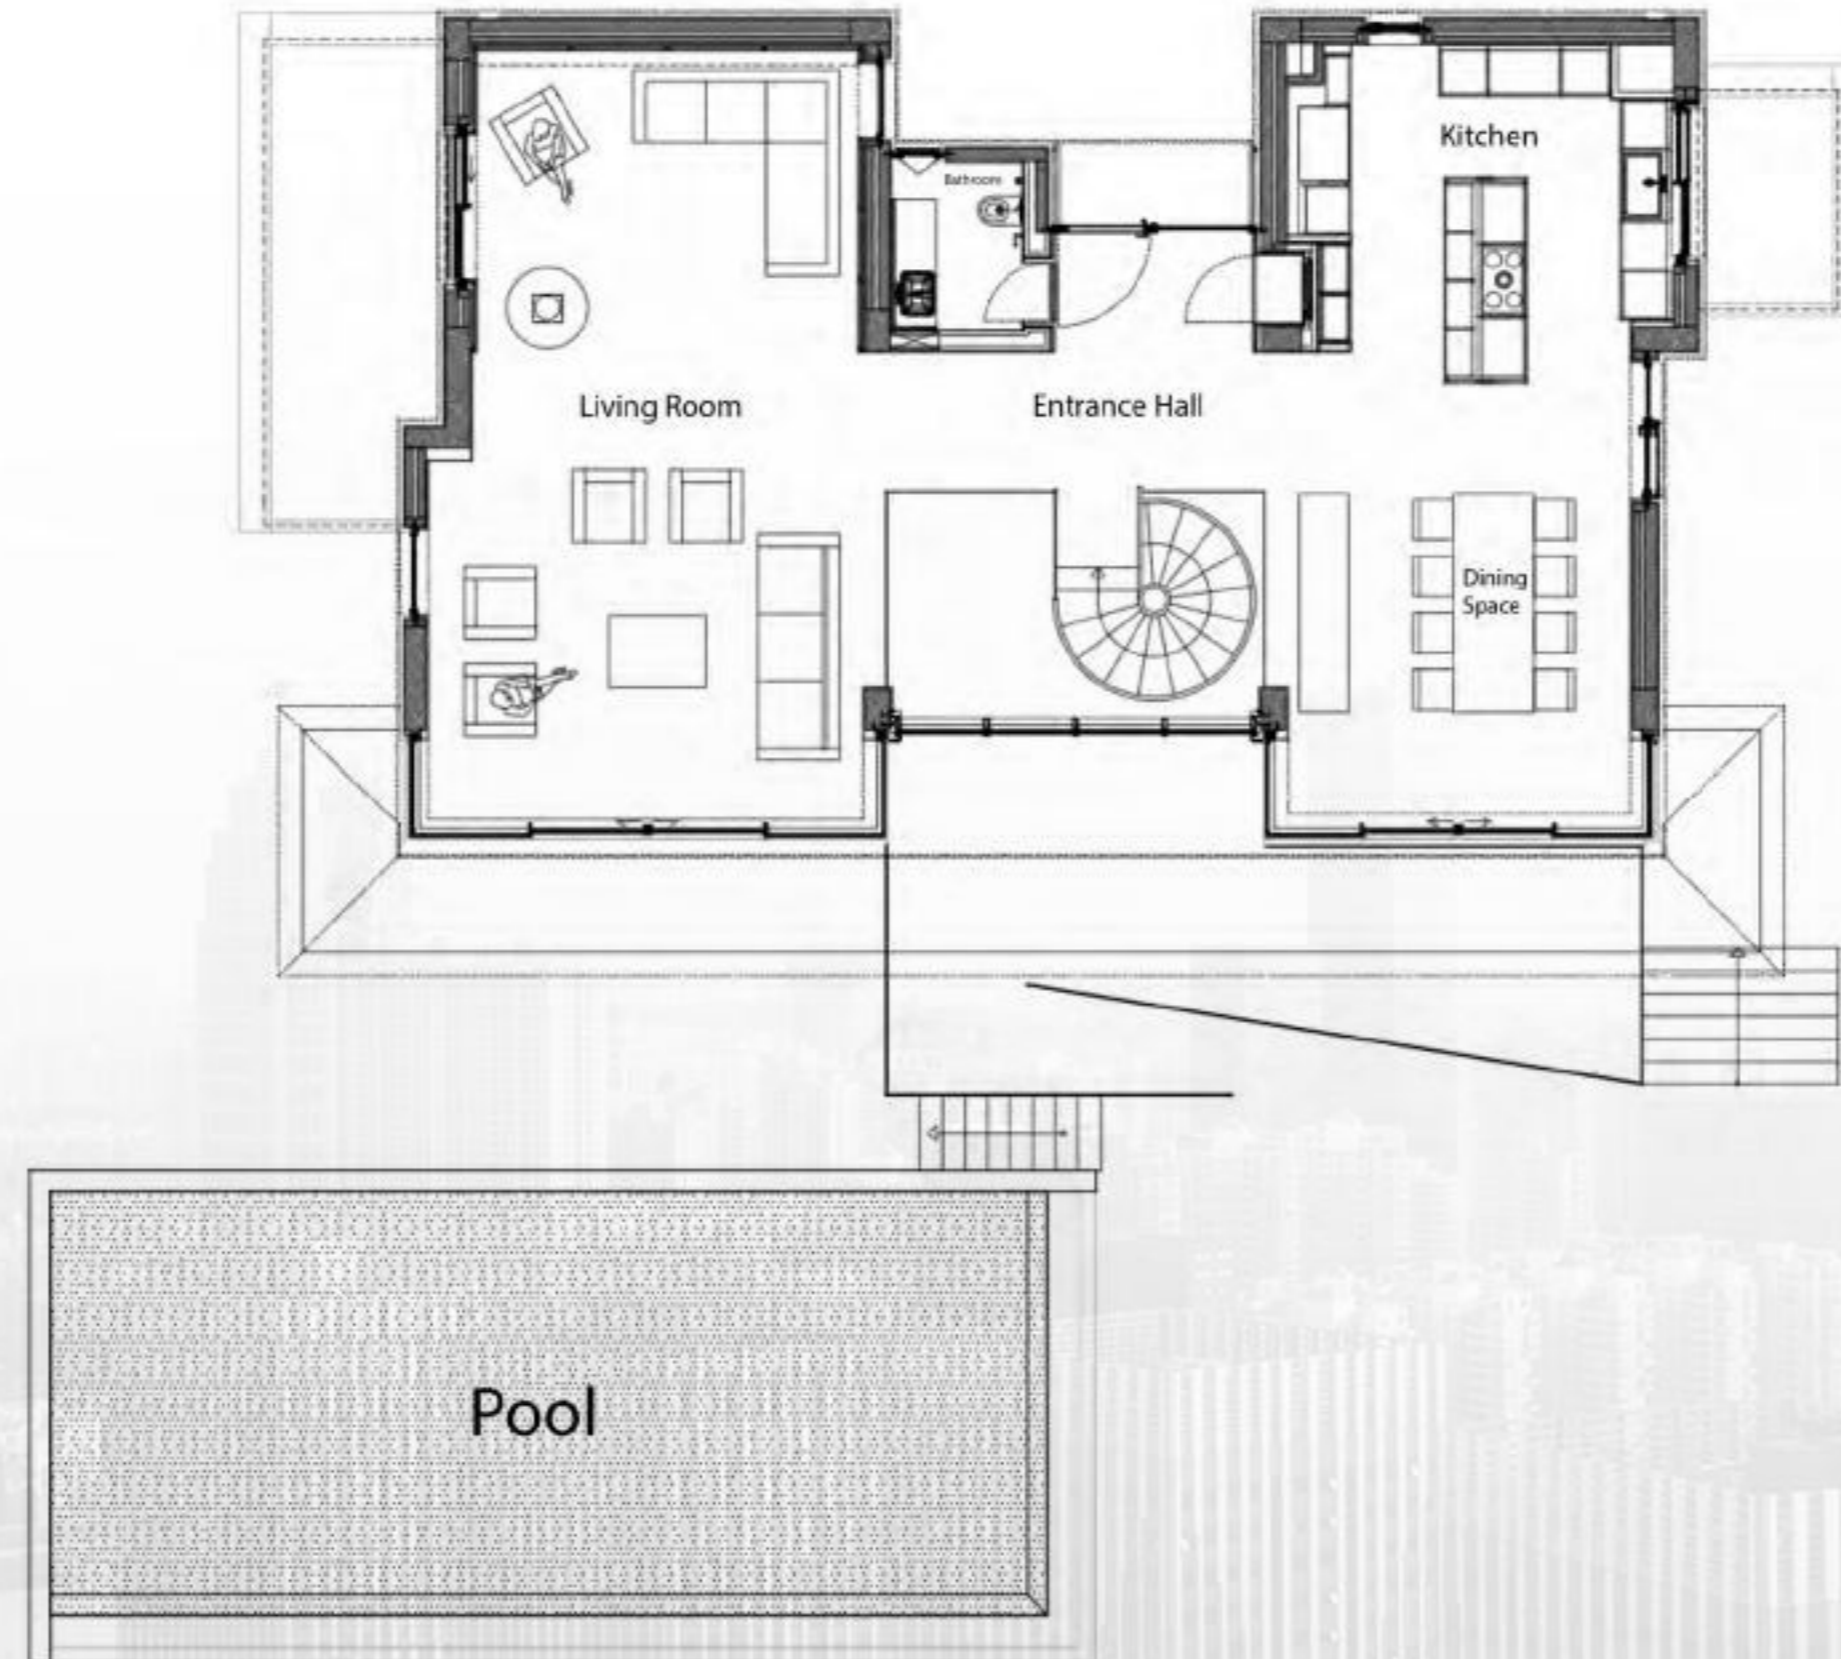

Villa Ground Floor