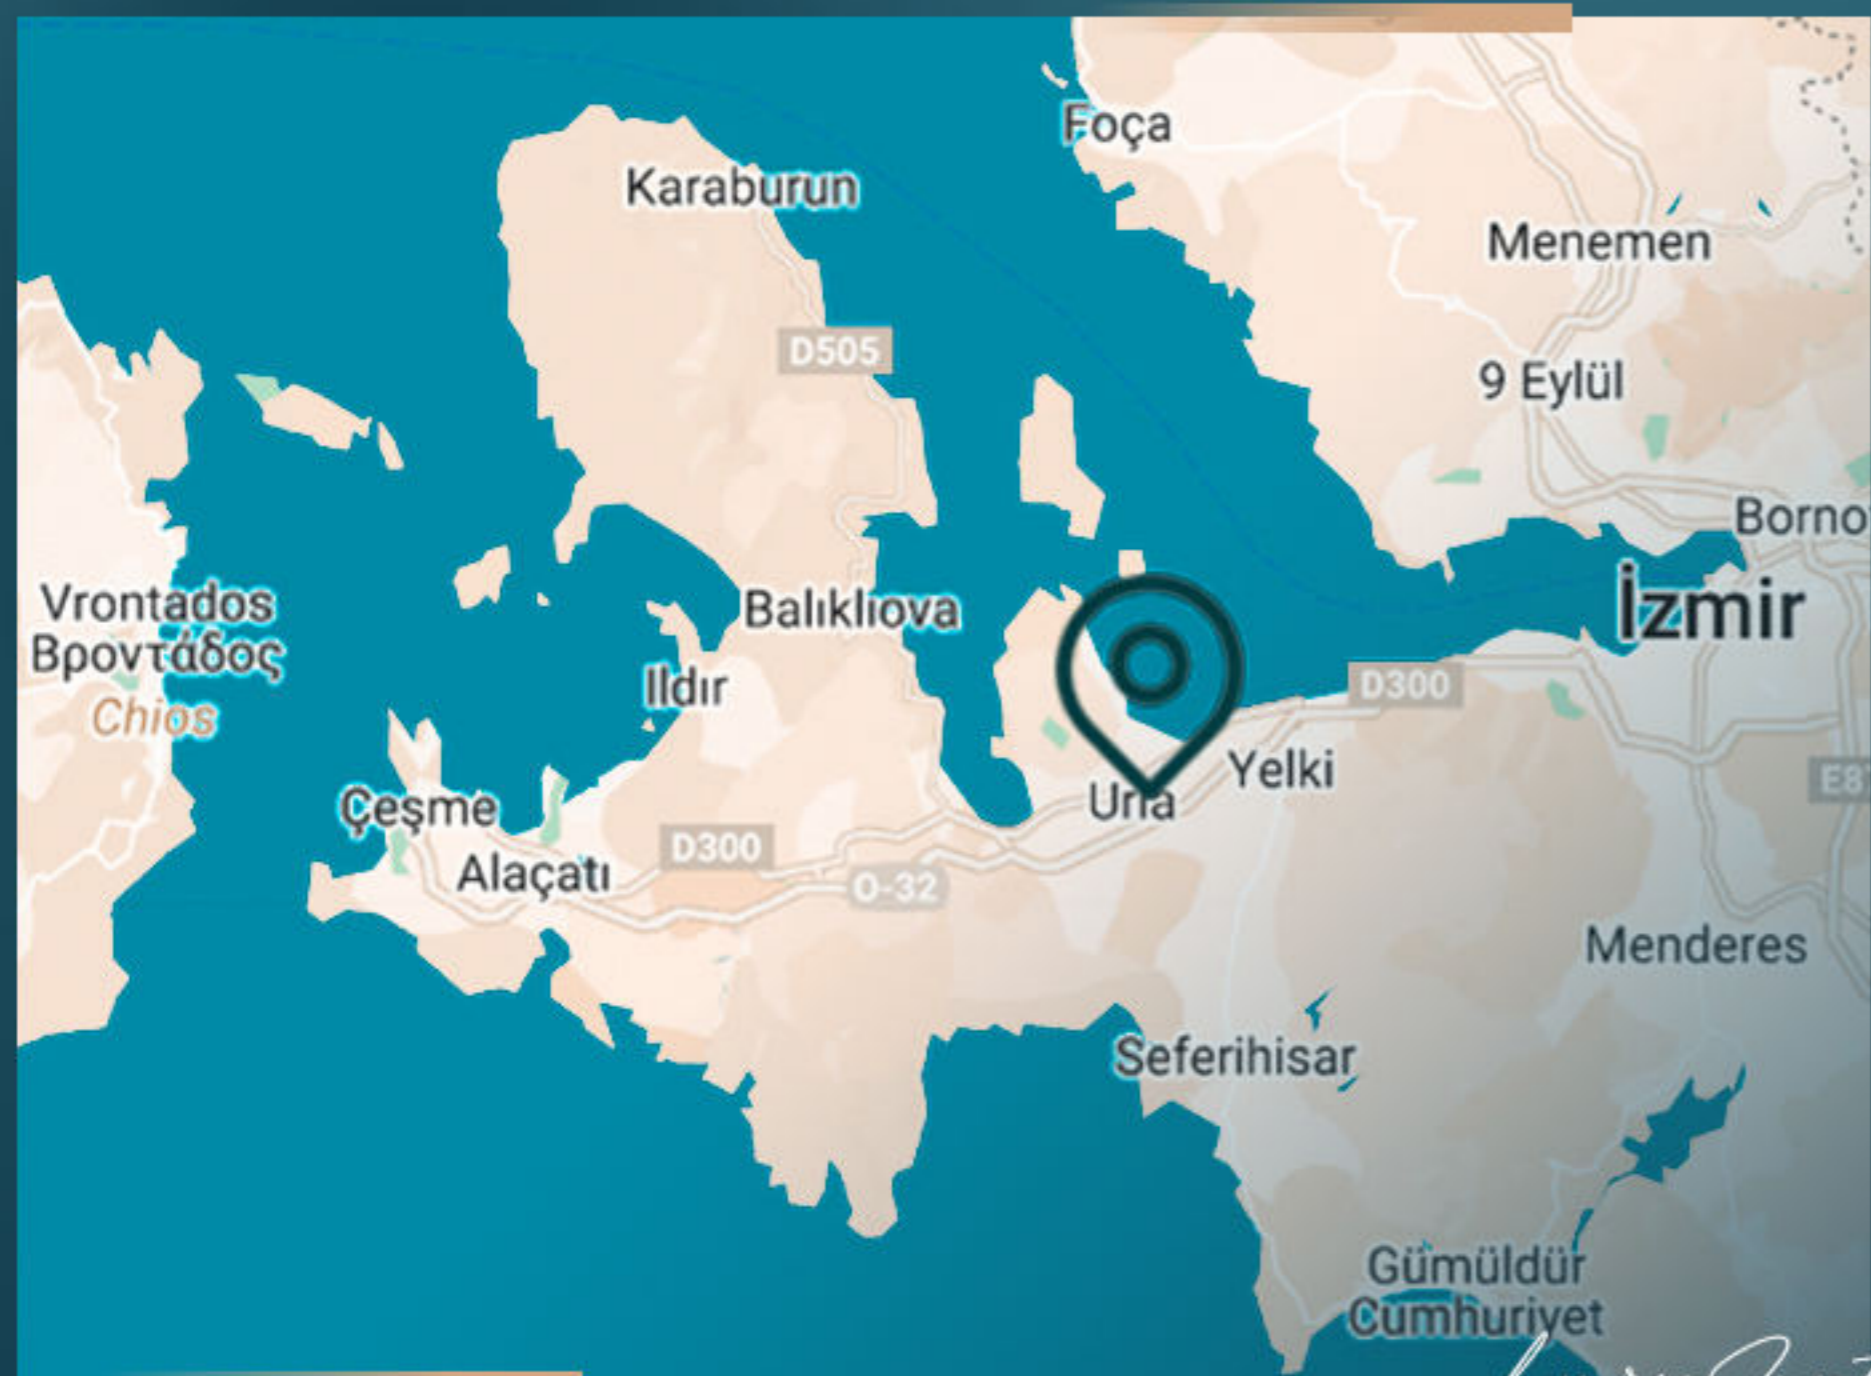

luxury investing

PROPERTY LOCATION

It is 25 minutes away from Adnan Menderes Airport

It is 17 minutes away from Balçova

It is 31 minutes away from Konak

It is 55 minutes away from Menemen

It is 7 minutes away from Urla

It is 26 minutes away from Çeşme

It is 8 minutes away from Gulbahce