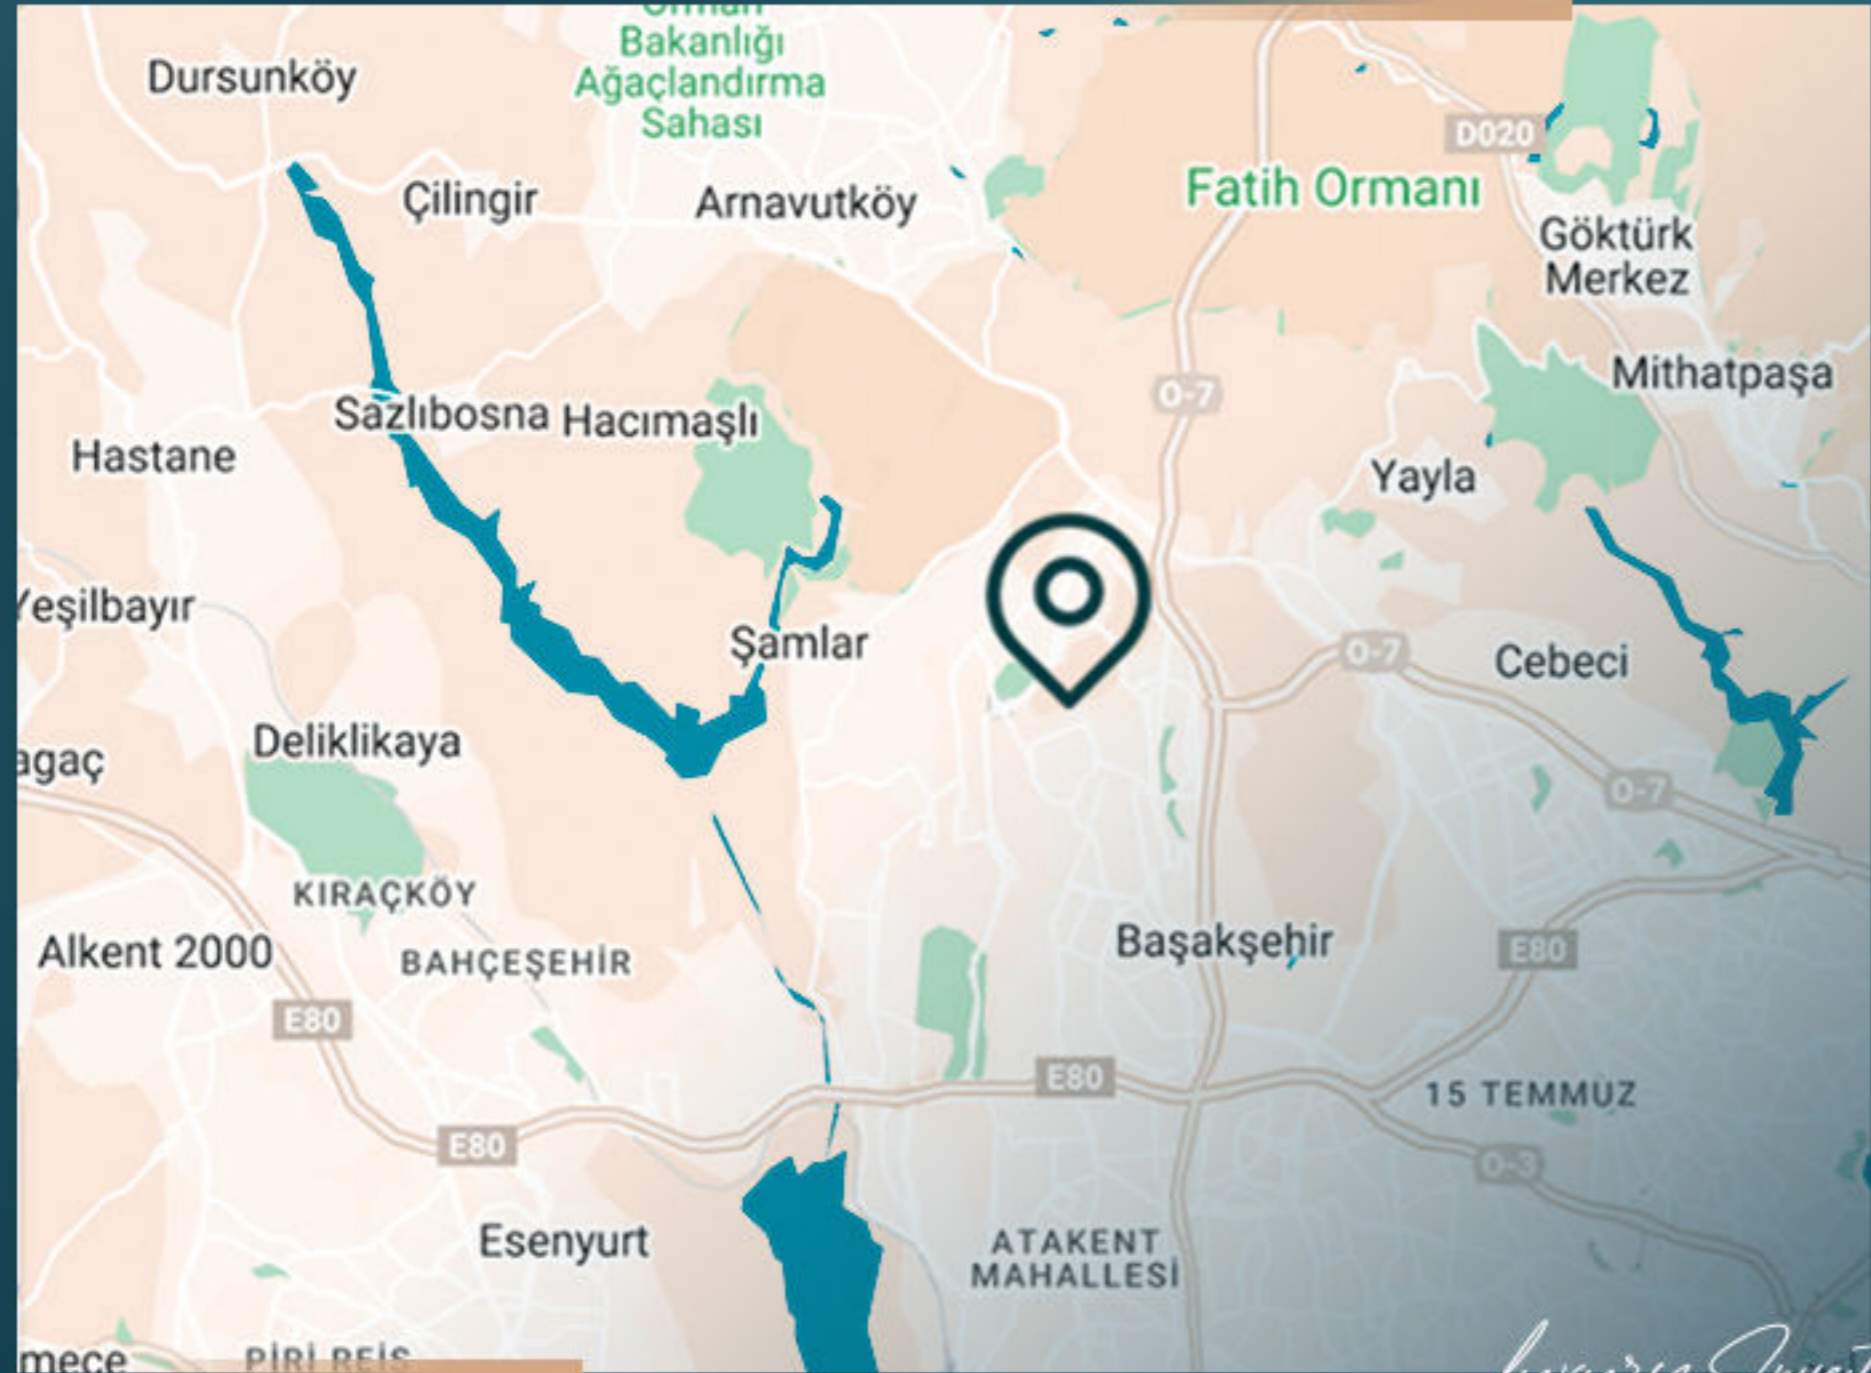

The project has a central location where you will find everything you need at your fingertips and you can easily reach everywhere.

With its location right next to the Olympic Stadium, Halkali-Airport metro, TEM and Northern Marmara Highways, these residences are the new center of transportation.

## PROPERTY LOCATION

- It is 5 minutes away from Basakşehir Park
- It is 9 minutes away from Kayasehir
- It is 10 minutes away from Basakşehir Medical City
- It is 15 minutes away from TEM highway
- It is 20 minutes away from Mall of Istanbul
- It is 30 minutes away from Istanbul Airport