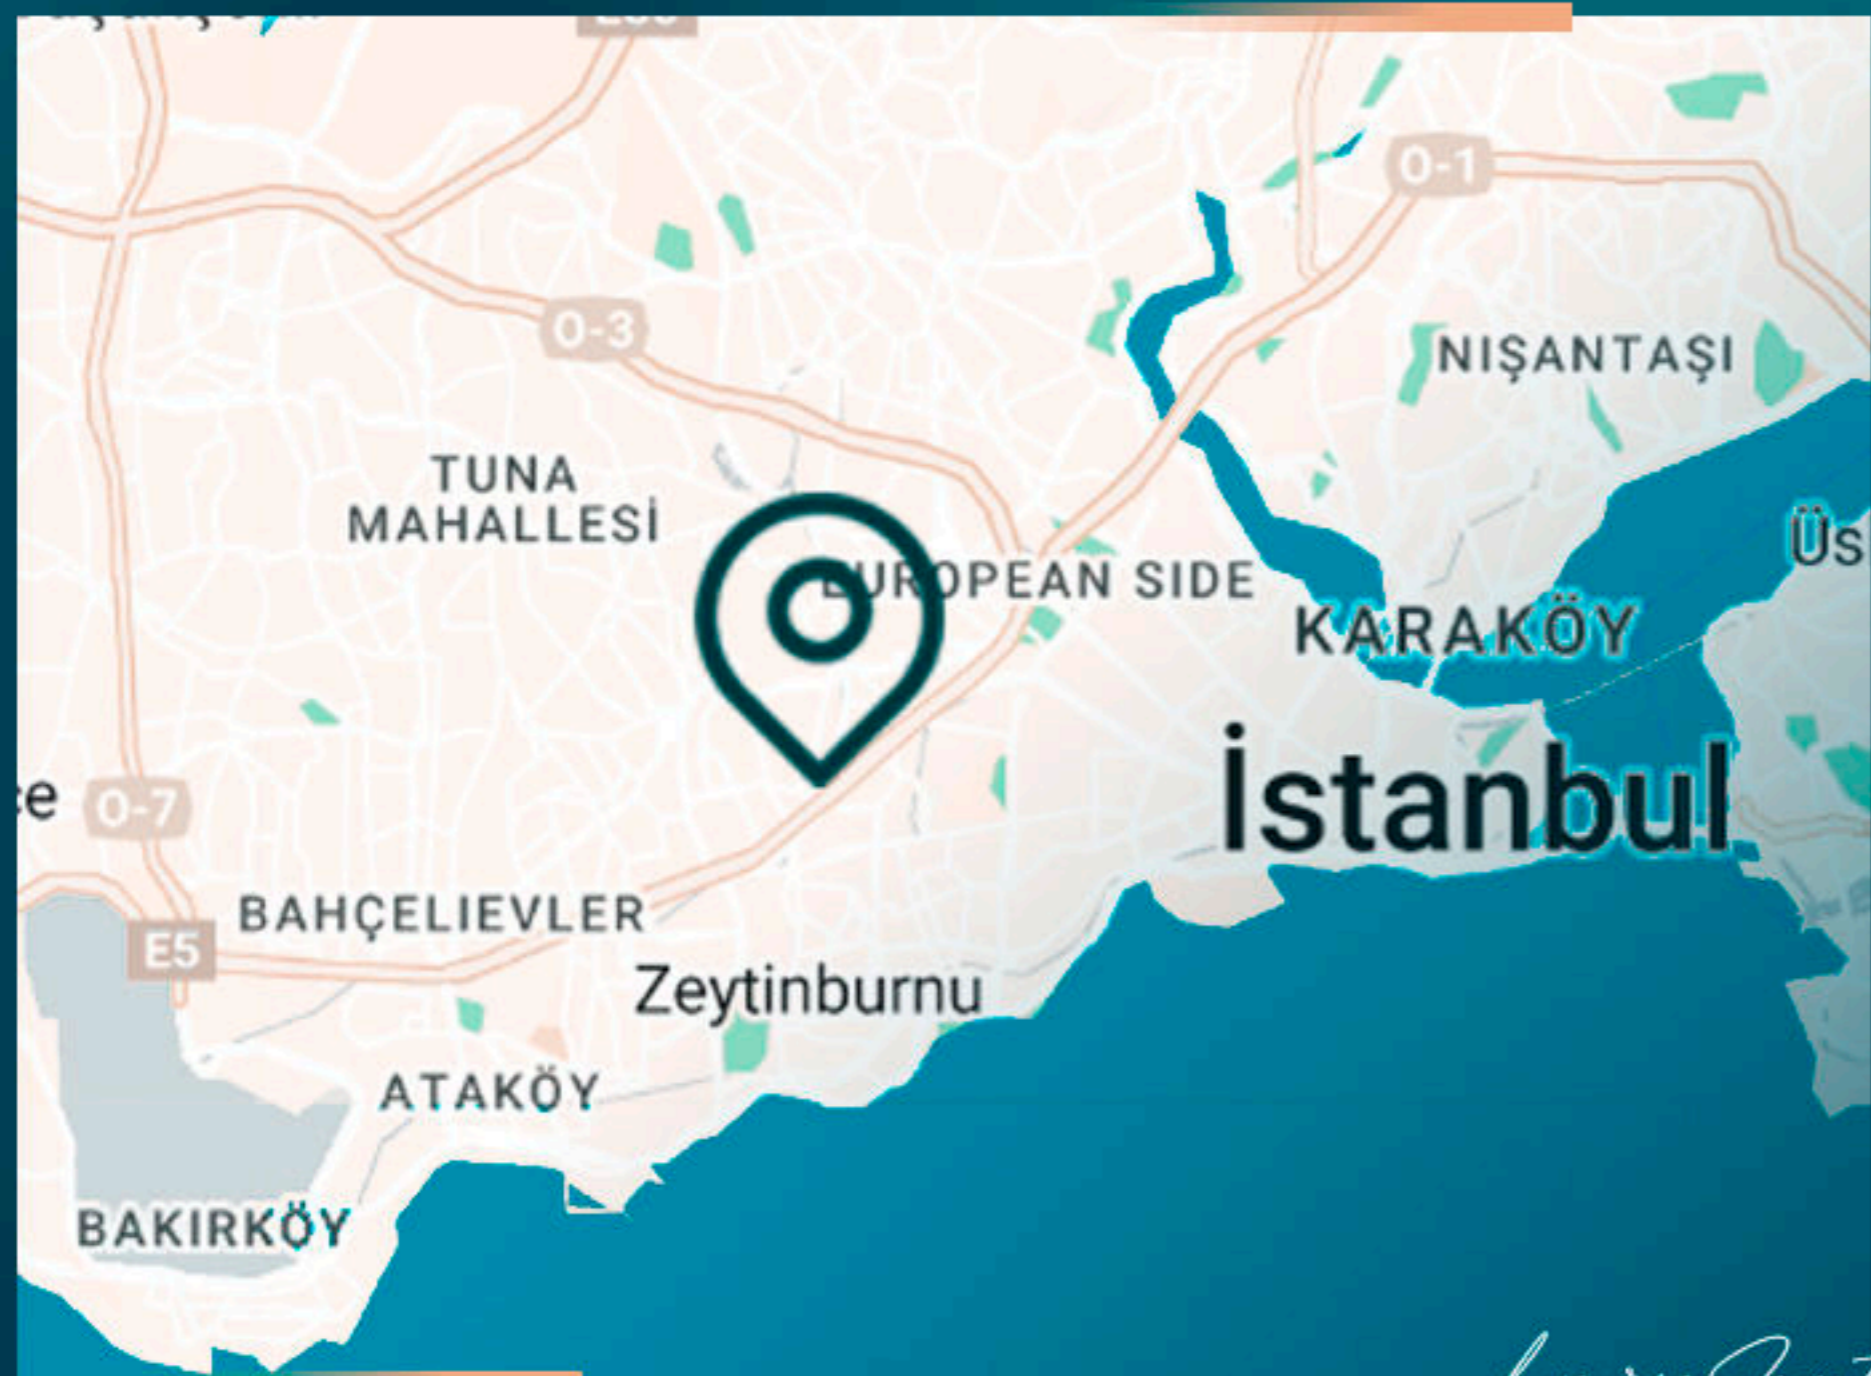

Luxury Investing

PROPERTY LOCATION

It is 35 minutes away from Istanbul Airport

It is 20 minutes away from Galata port

It is 20 minutes away from Taksim Square

It is 10 minutes away from the Metrobus station

It is 5 minutes away from the E5 highway