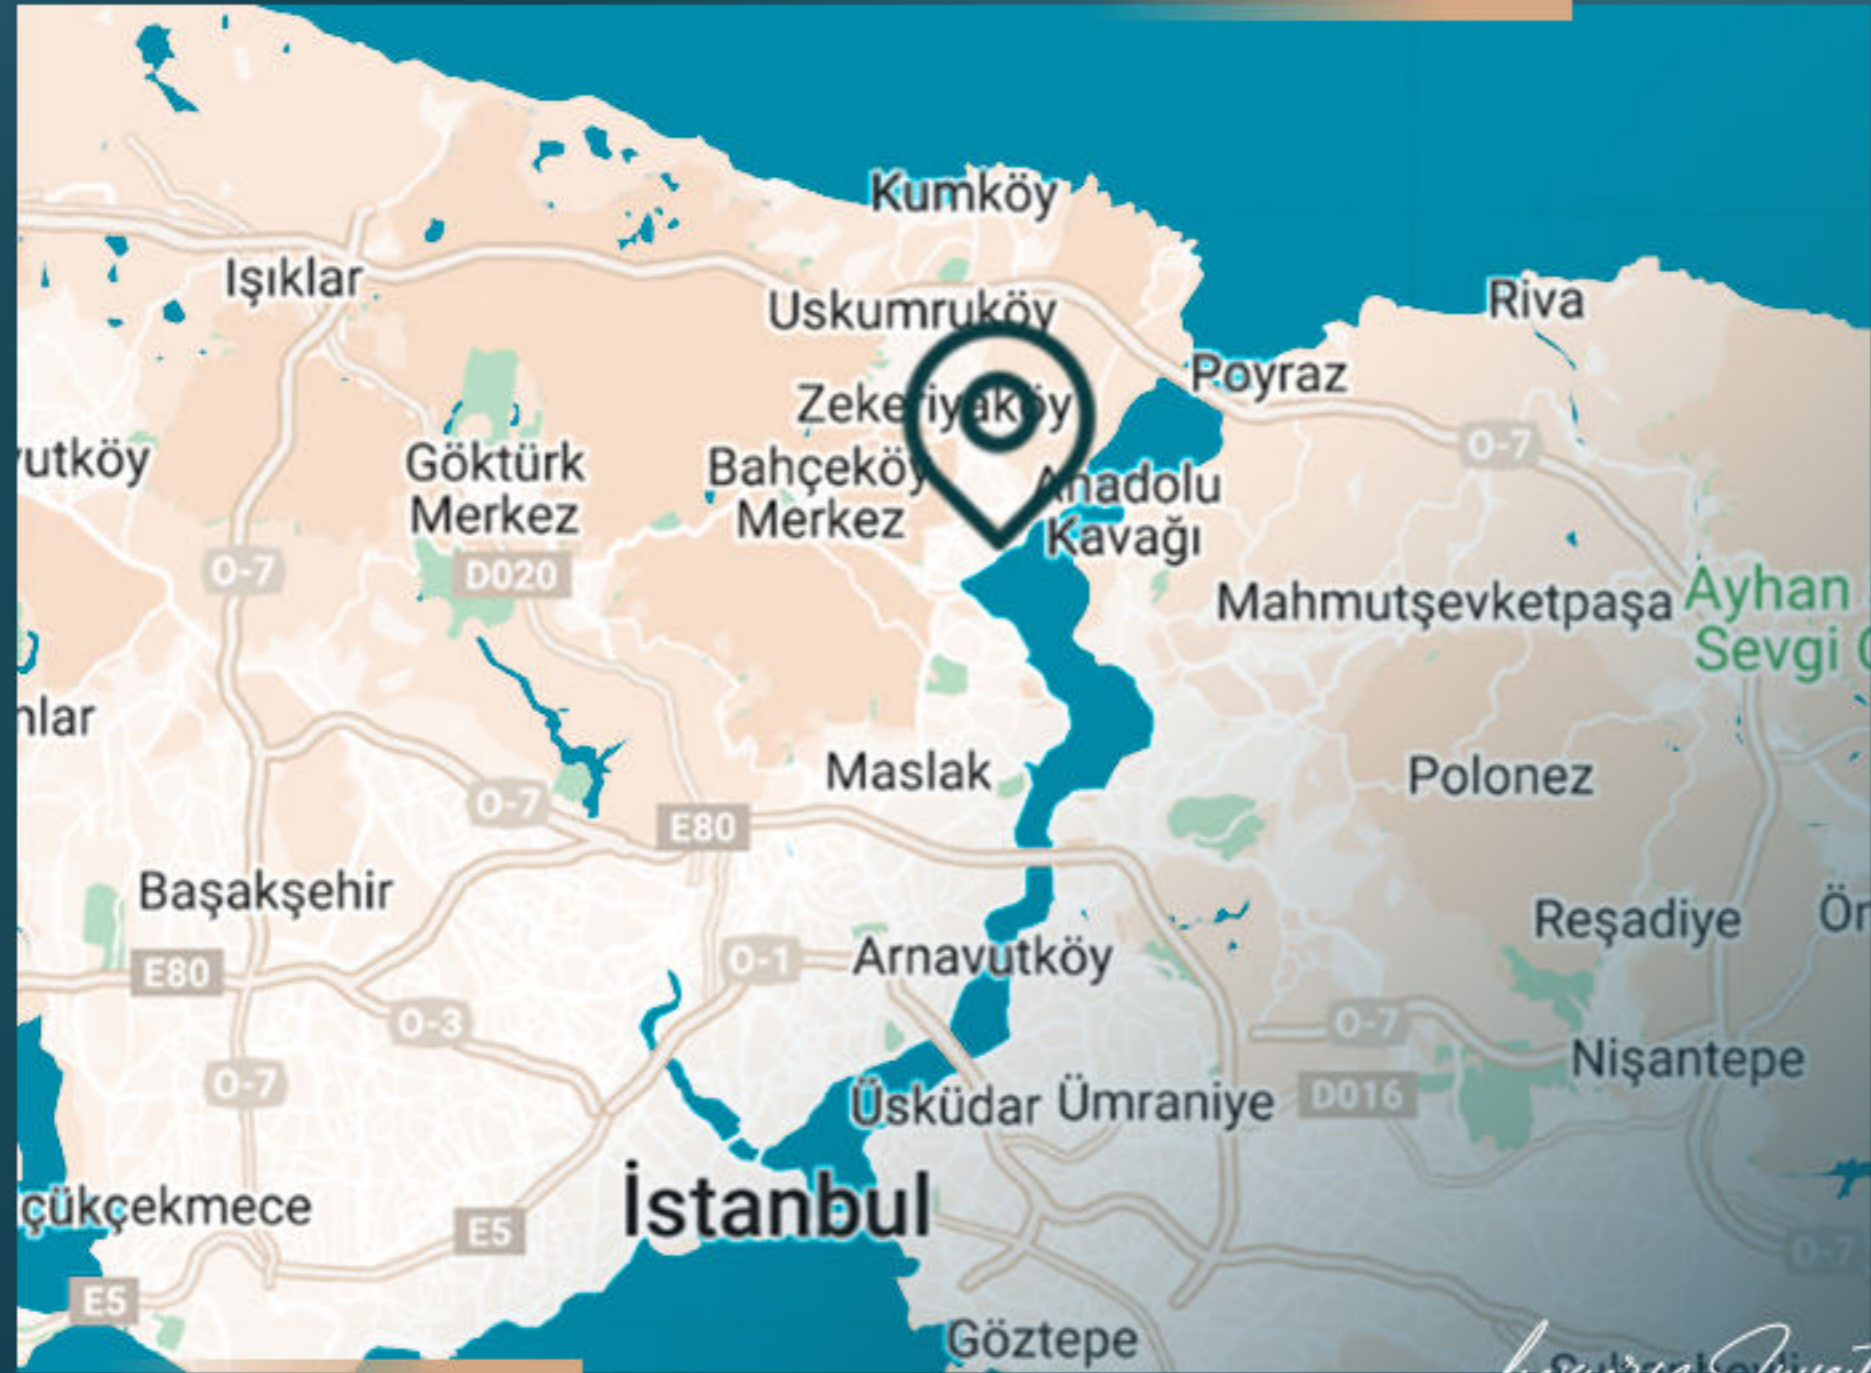

## PROPERTY LOCATION

It is 5 km away from the metro station

It is 3 km away from the coastal road

It is 8 km away from Maslak

It is 7 km away from Istinye Park Shopping Mall

It is 13 km away from Vadi Istanbul Shopping Mall