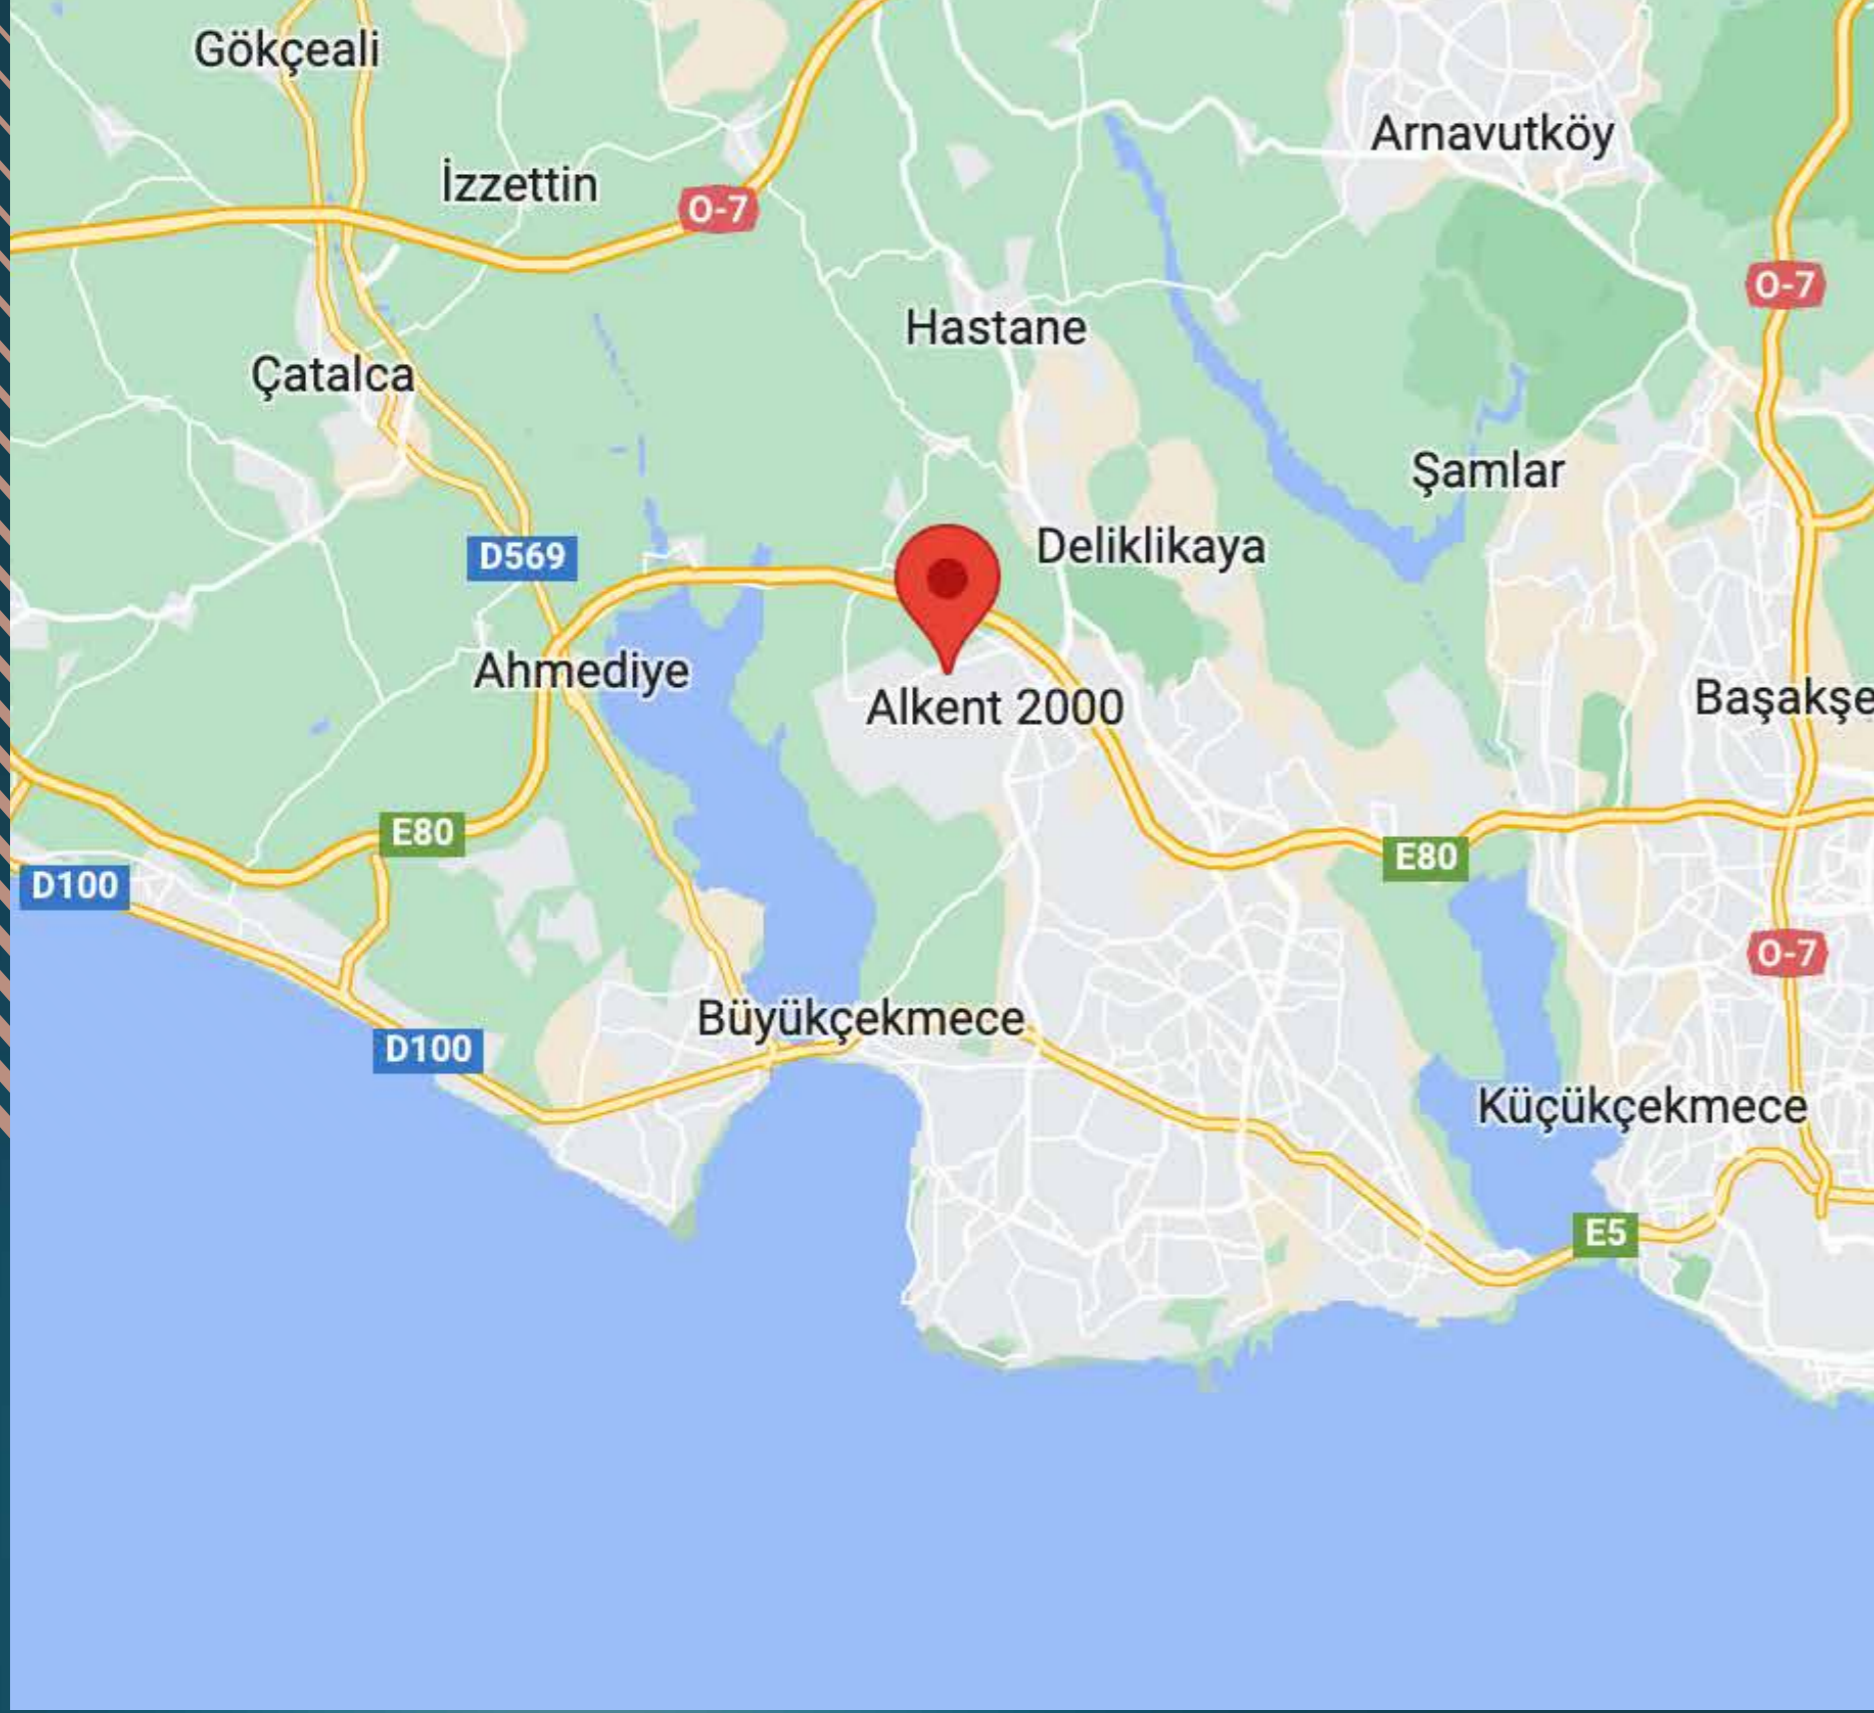

PROPERTY LOCATION

It is 30 minutes away from Istanbul Airport

It is 47 minutes away from Taksim

It is 20 minutes away from Marmara Park

It is 5 minutes away from shopping centers

It is 20 minutes away from hospitals

It is 5 minutes away from schools