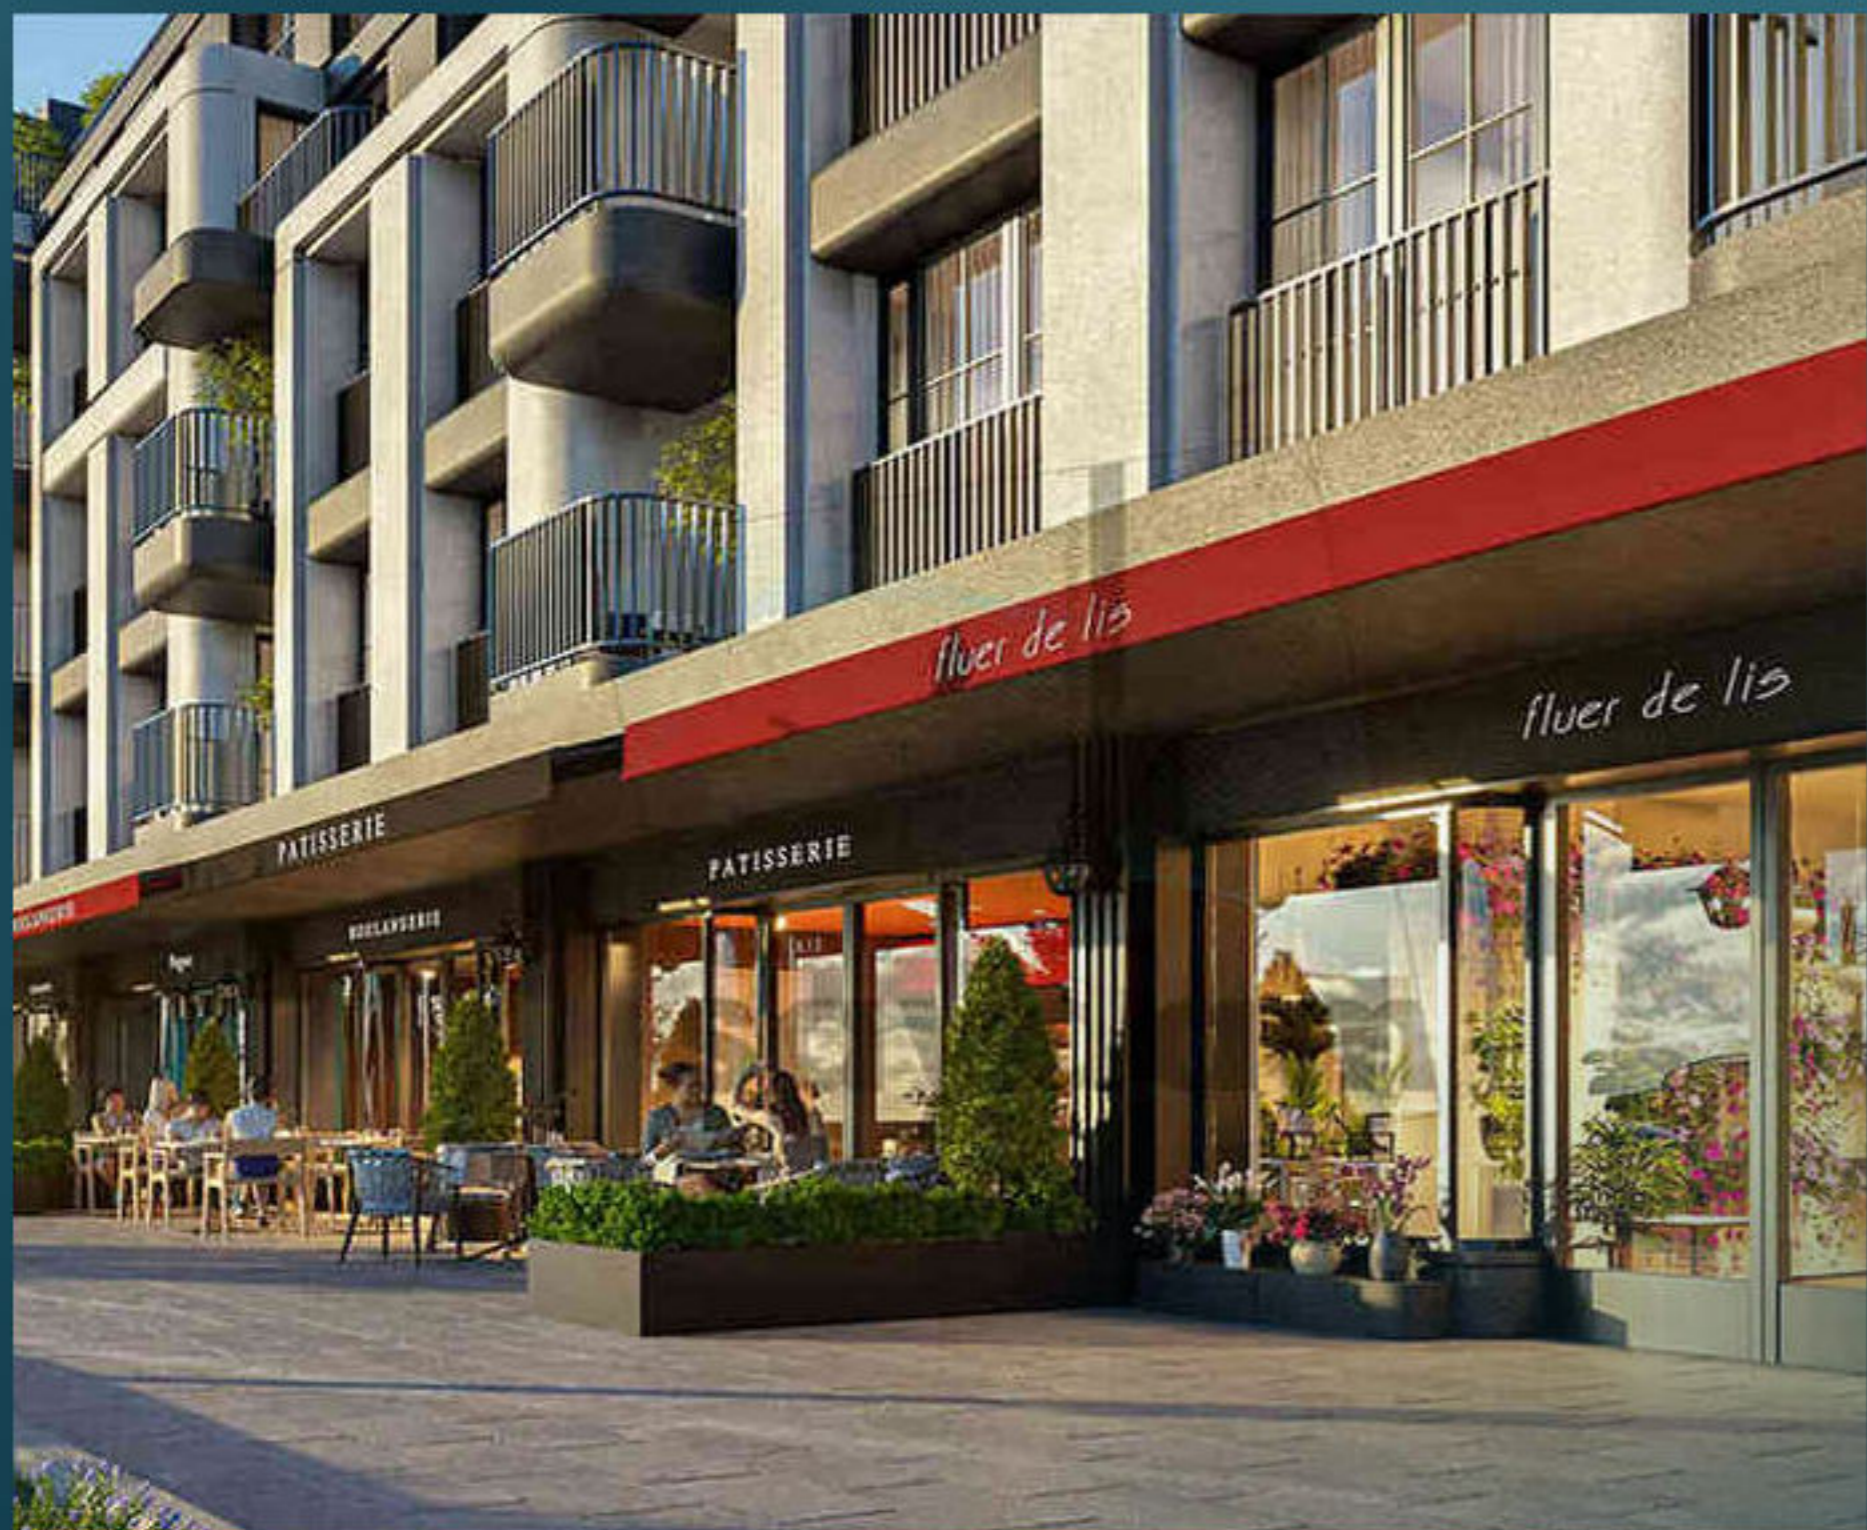

LS34: INVESTMENT PROJECT CLOSE TO THE CITY CENTER

Istanbul, Kucukcekmece

LS LUXURY
SIGNATURE

Luxury Investing

REAL ESTATE INVESTMENT

PROPERTY DETAILS

Property Type: Investment Offers

Status: For Sale

City: Istanbul

Address: Istanbul, Kucukcekmece, Turkey

PROPERTY DESCRIPTION

This project represents a new classic life that suits you.

In this project, we are redefining luxury living.

This project offers you the opportunity of living in touch with nature without missing the rhythm of life in the center of the city.

Refreshing and breathing with high ceilings and large windows.

This project is the new choice for those who want to live an elegant, comfortable and luxurious life.

Luxury Investing

A walking path stretching along the project among lush trees, where you can step with pleasure.

When you are tired, you can take small breaks on the benches and continue the day with a brand new energy.

The wide courtyards, green gardens and spacious squares of the project will take you away from the city and host you with calmness.