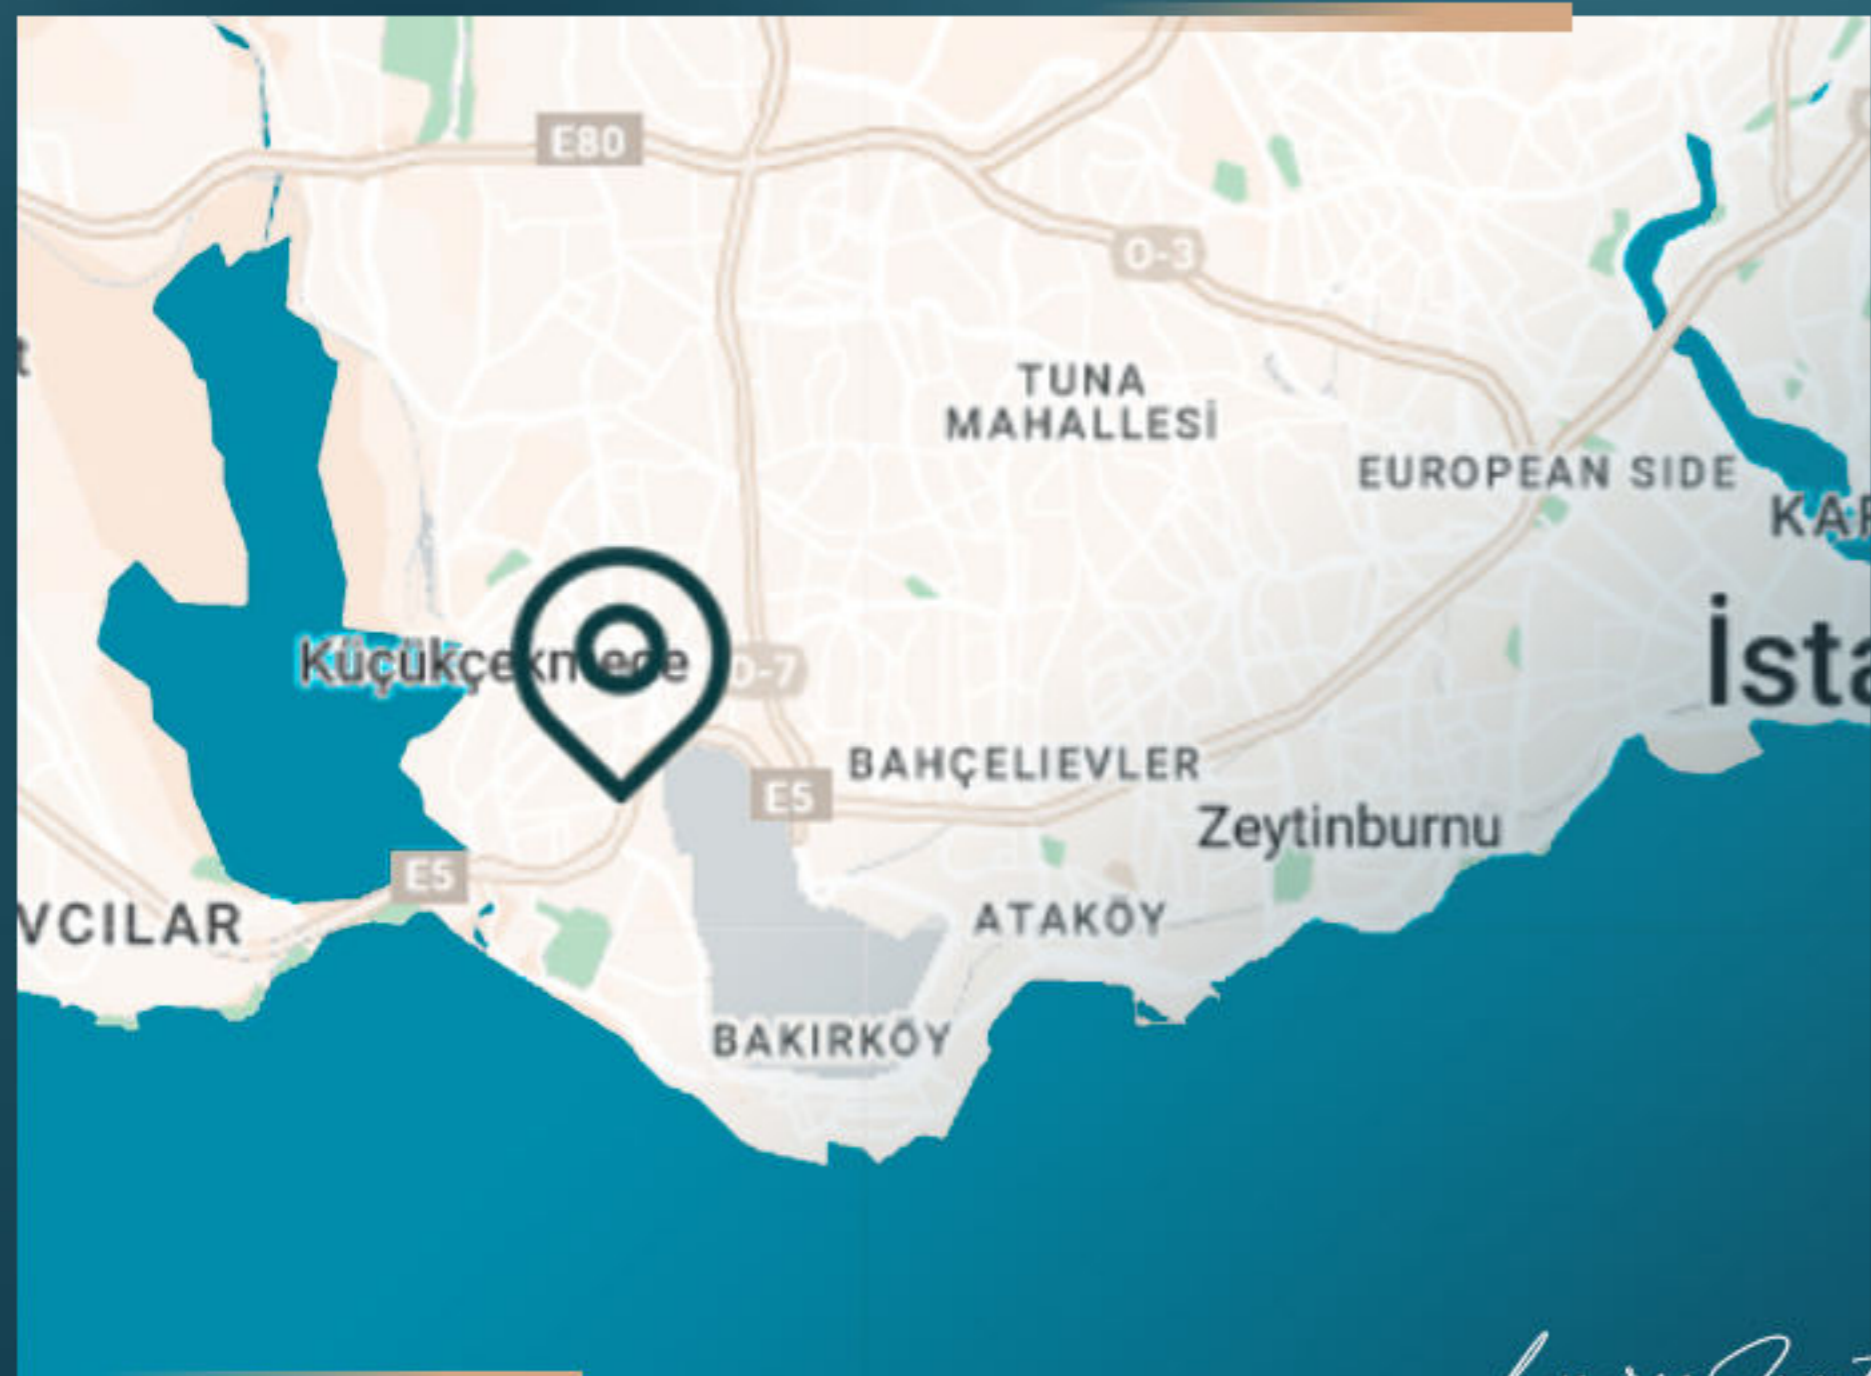

With wi-fi areas and collective working environments, every place is your open-air office.

Luxury Investing

PROPERTY LOCATION

- It is 1 minute away from the Metrobus
- It is 1 minute away from the E5 highway
- It is 5 minutes away from Ataturk Airport
- It is 10 minutes away from aqua florya mall
- It is 10 minutes away from Kucukcekmece lake
- It is 15 minutes away from Galleria mall
- It is 40 minutes away from Istanbul Airport