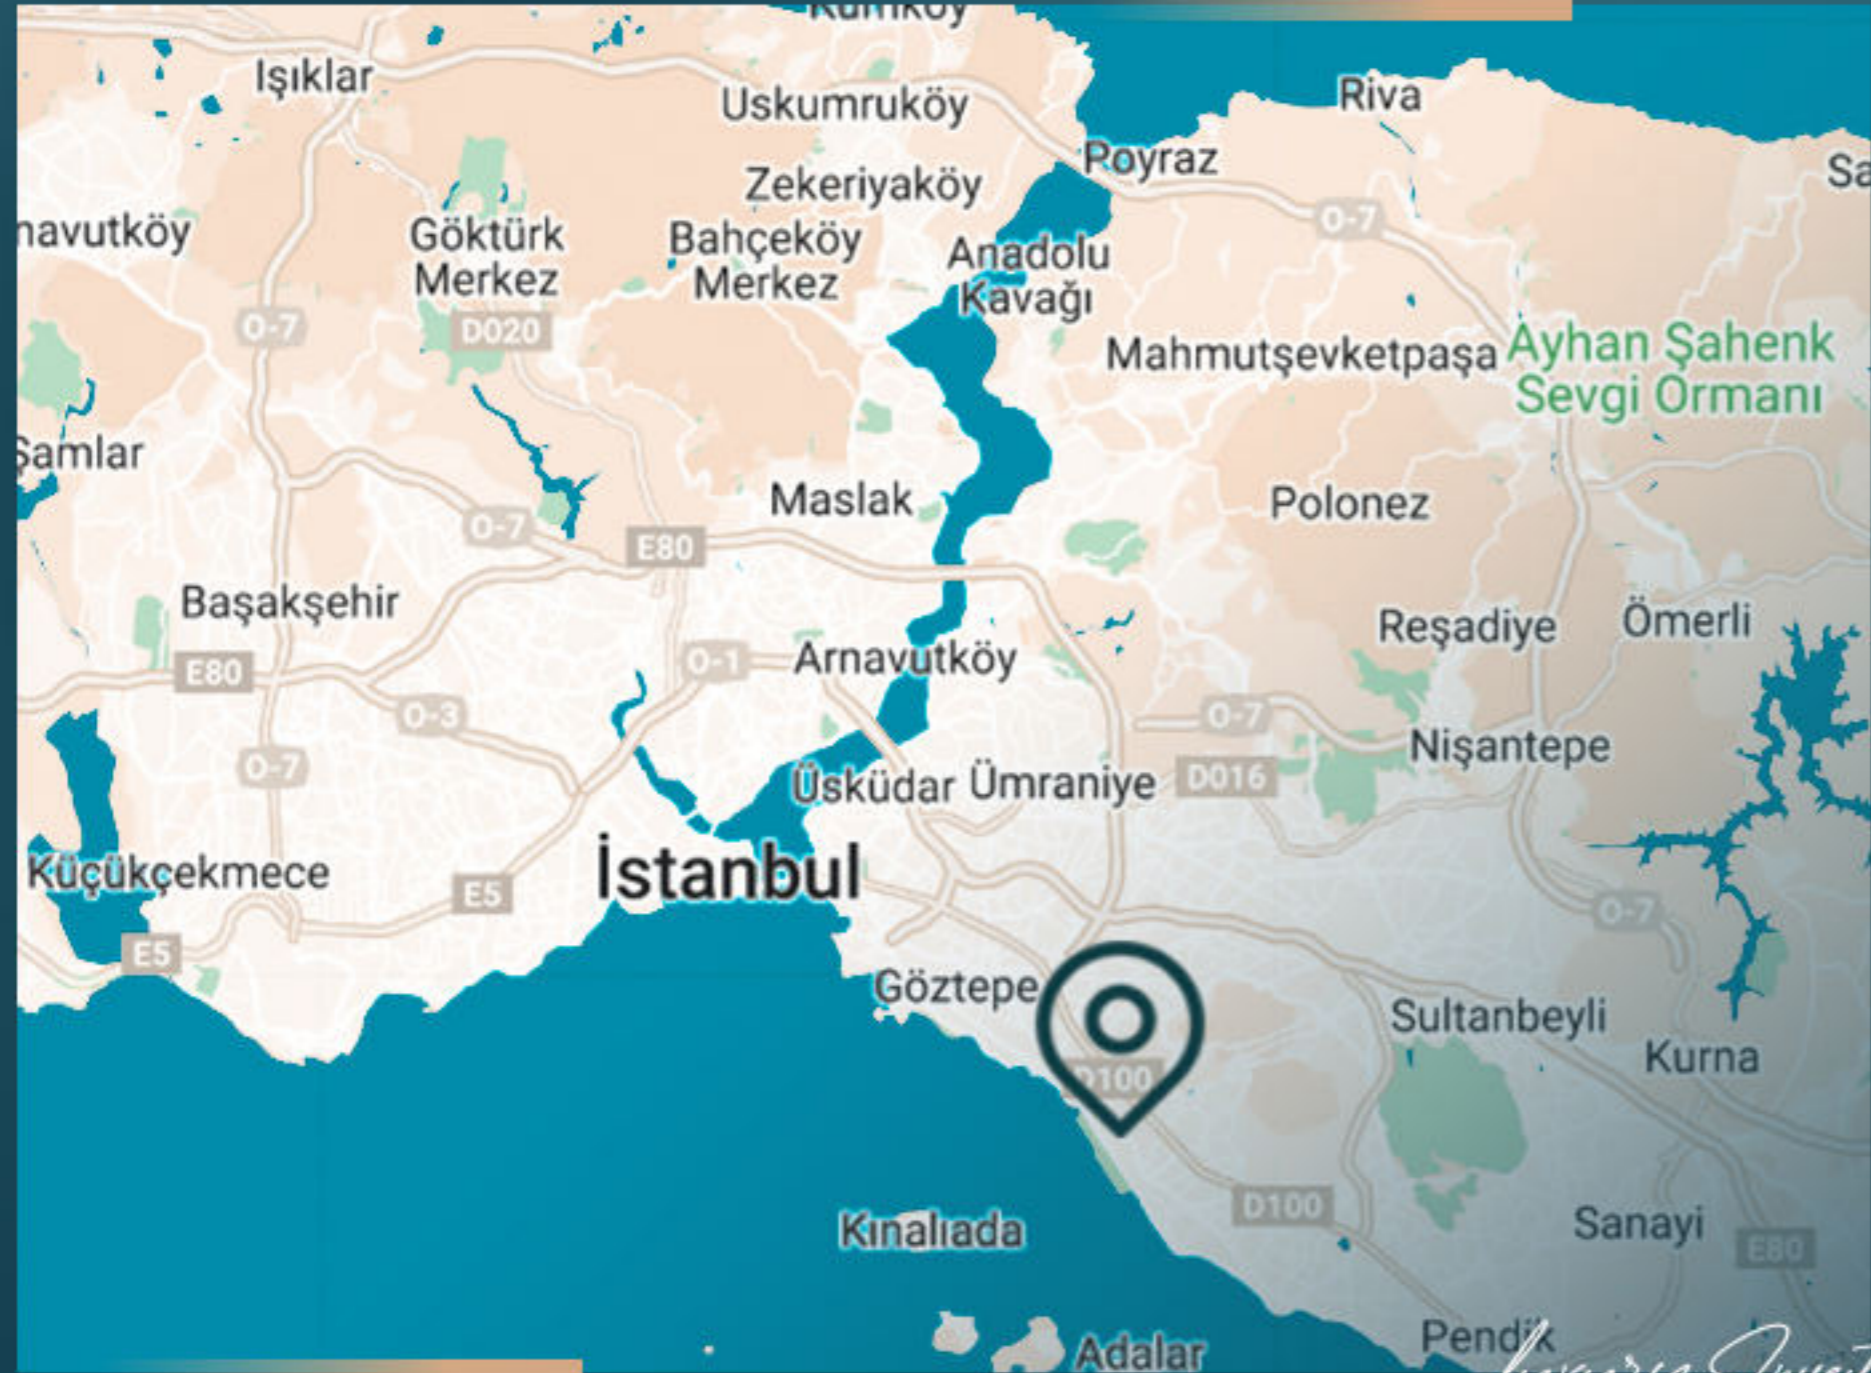

Exquisite designs that will make your life and dreams more attainable, because you and your family deserve the best.

The project is being implemented at the most easily accessible point in Kartal. Rising at the intersection of D-100 and the ring road connection, this unique project is 23 km from the 15 July Martyrs Bridge, 25 km from the FSM Bridge, and only 19 km from Sabiha Airport.

Property Investing

PROPERTY LOCATION

It is 300 meters away from schools

It is 2 km away from universities

It is 50 meters away from the bus stop

It is 1 km away from Kartal Metro Station

It is 1 km away from E5 highway