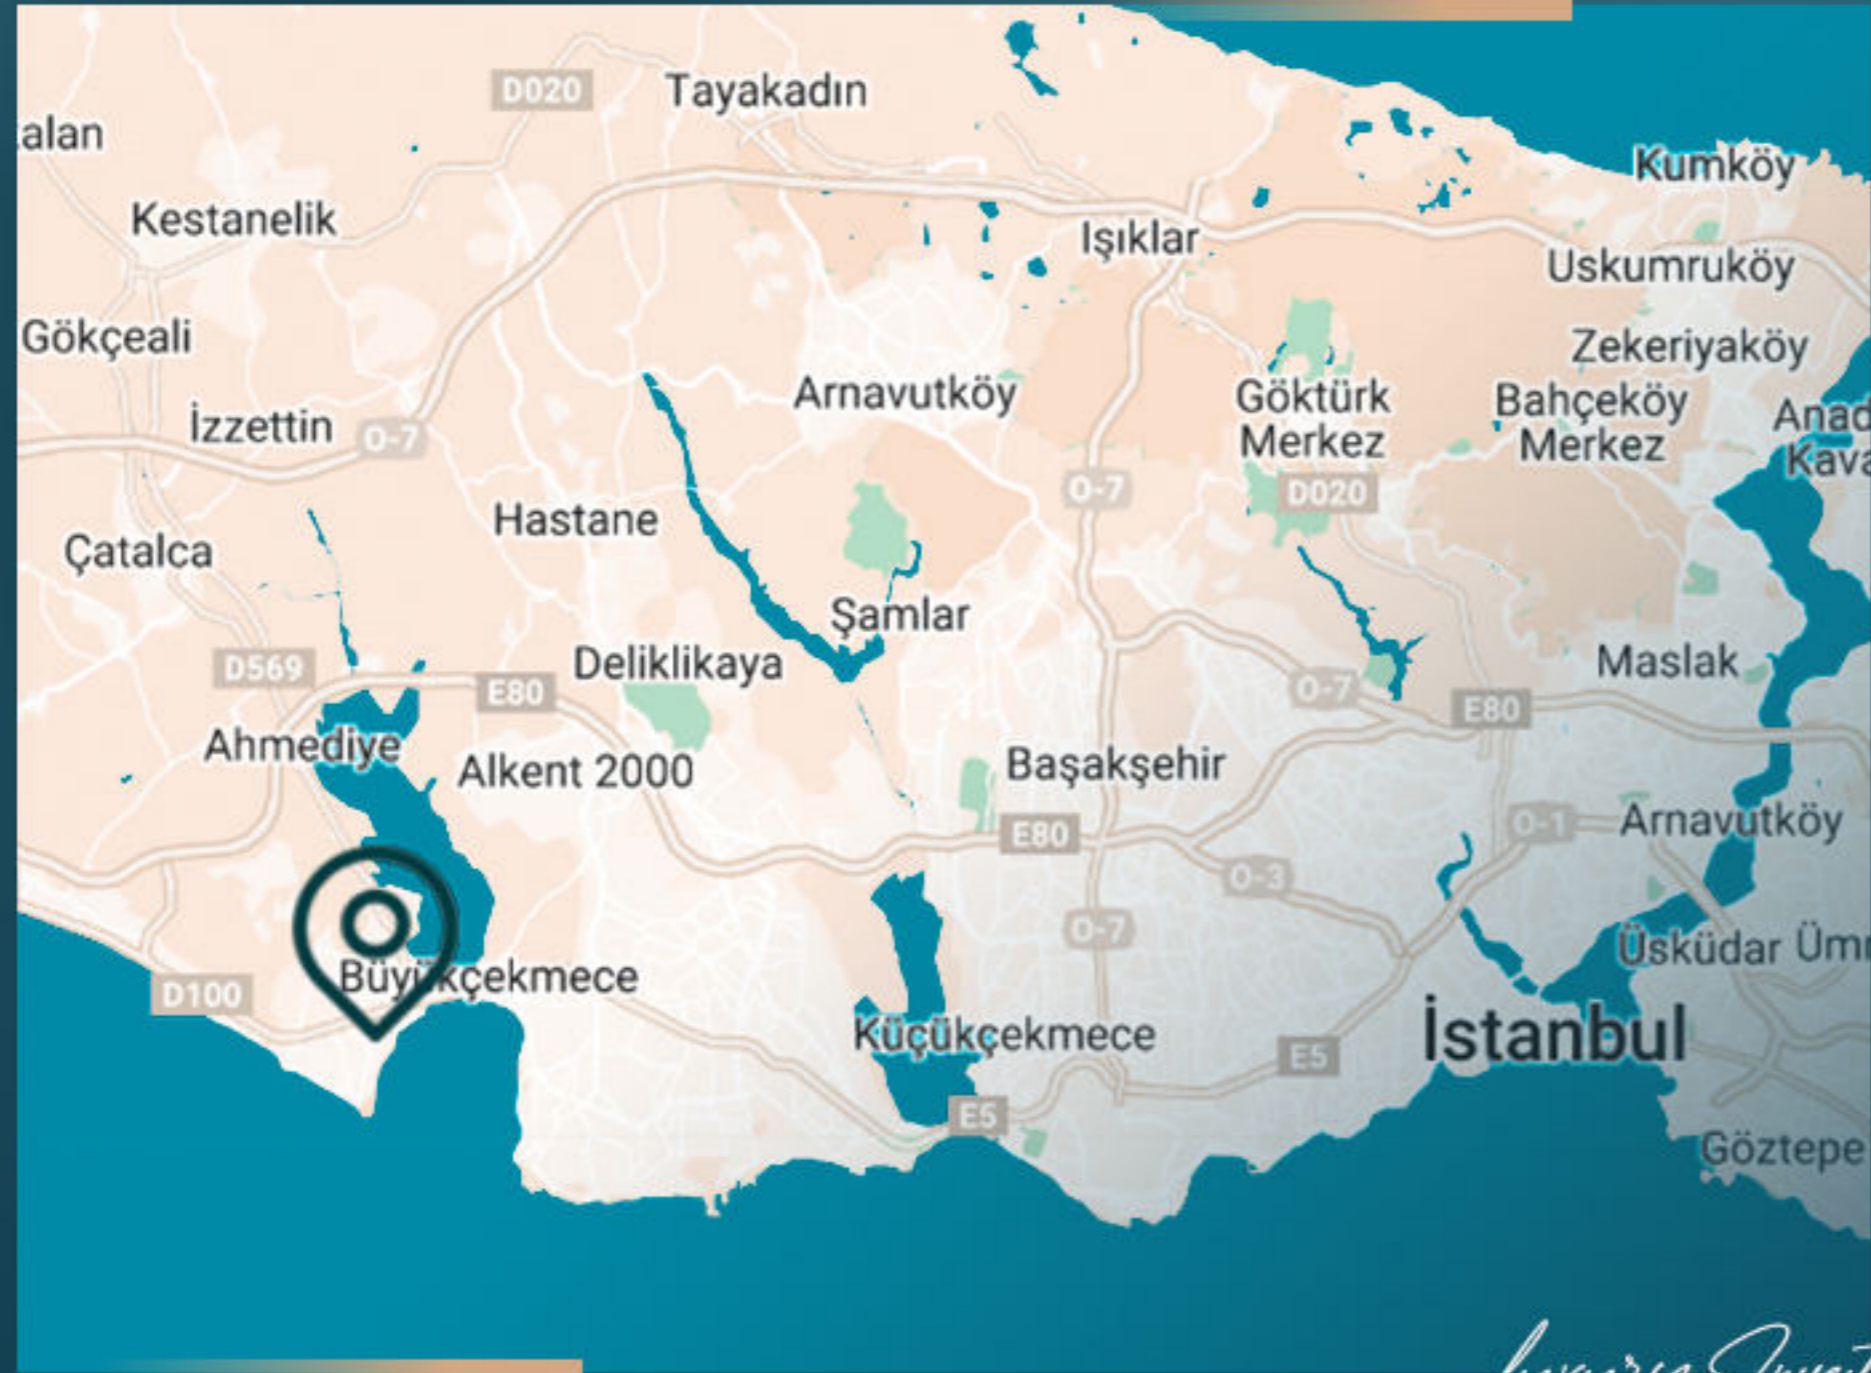

The project, with its high real estate value and ultra luxury concept, offers you more than you imagine.

PROPERTY LOCATION

It is 20 minutes away from Istanbul Airport

It is 3 minutes away from the center of Büyükçekmece