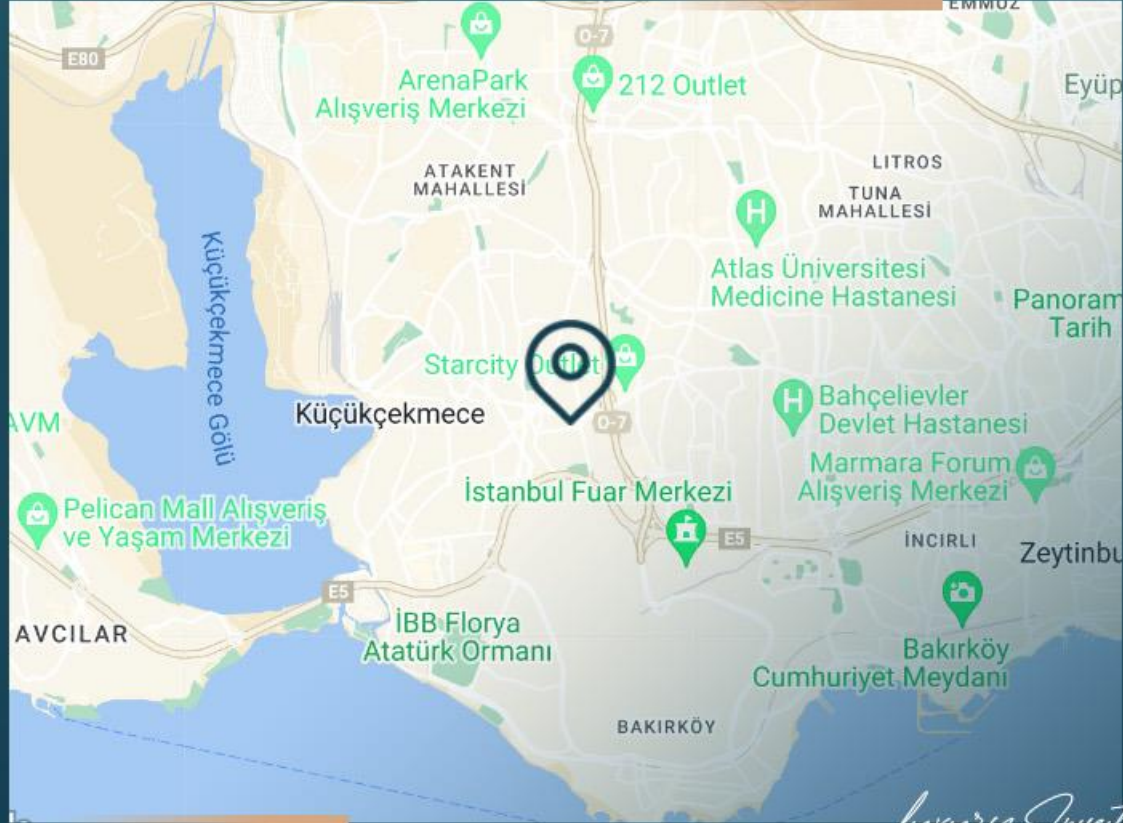

The project also offers delightful and full social life for you and your family.

Luxury Investing

PROPERTY LOCATION

It is 5 minutes away from hospitals
It is 5 minutes away from the metrobus
It is 13 minutes away from the metro station
It is 13 minutes away from schools
It is 5 minutes away from Armoni park mall
It is 13 minutes away from Mall of Istanbul
It is 25 minutes away from Istanbul Airport
It is 15 minutes away from Aydin University
It is 5 minutes away from 212 outlet mall