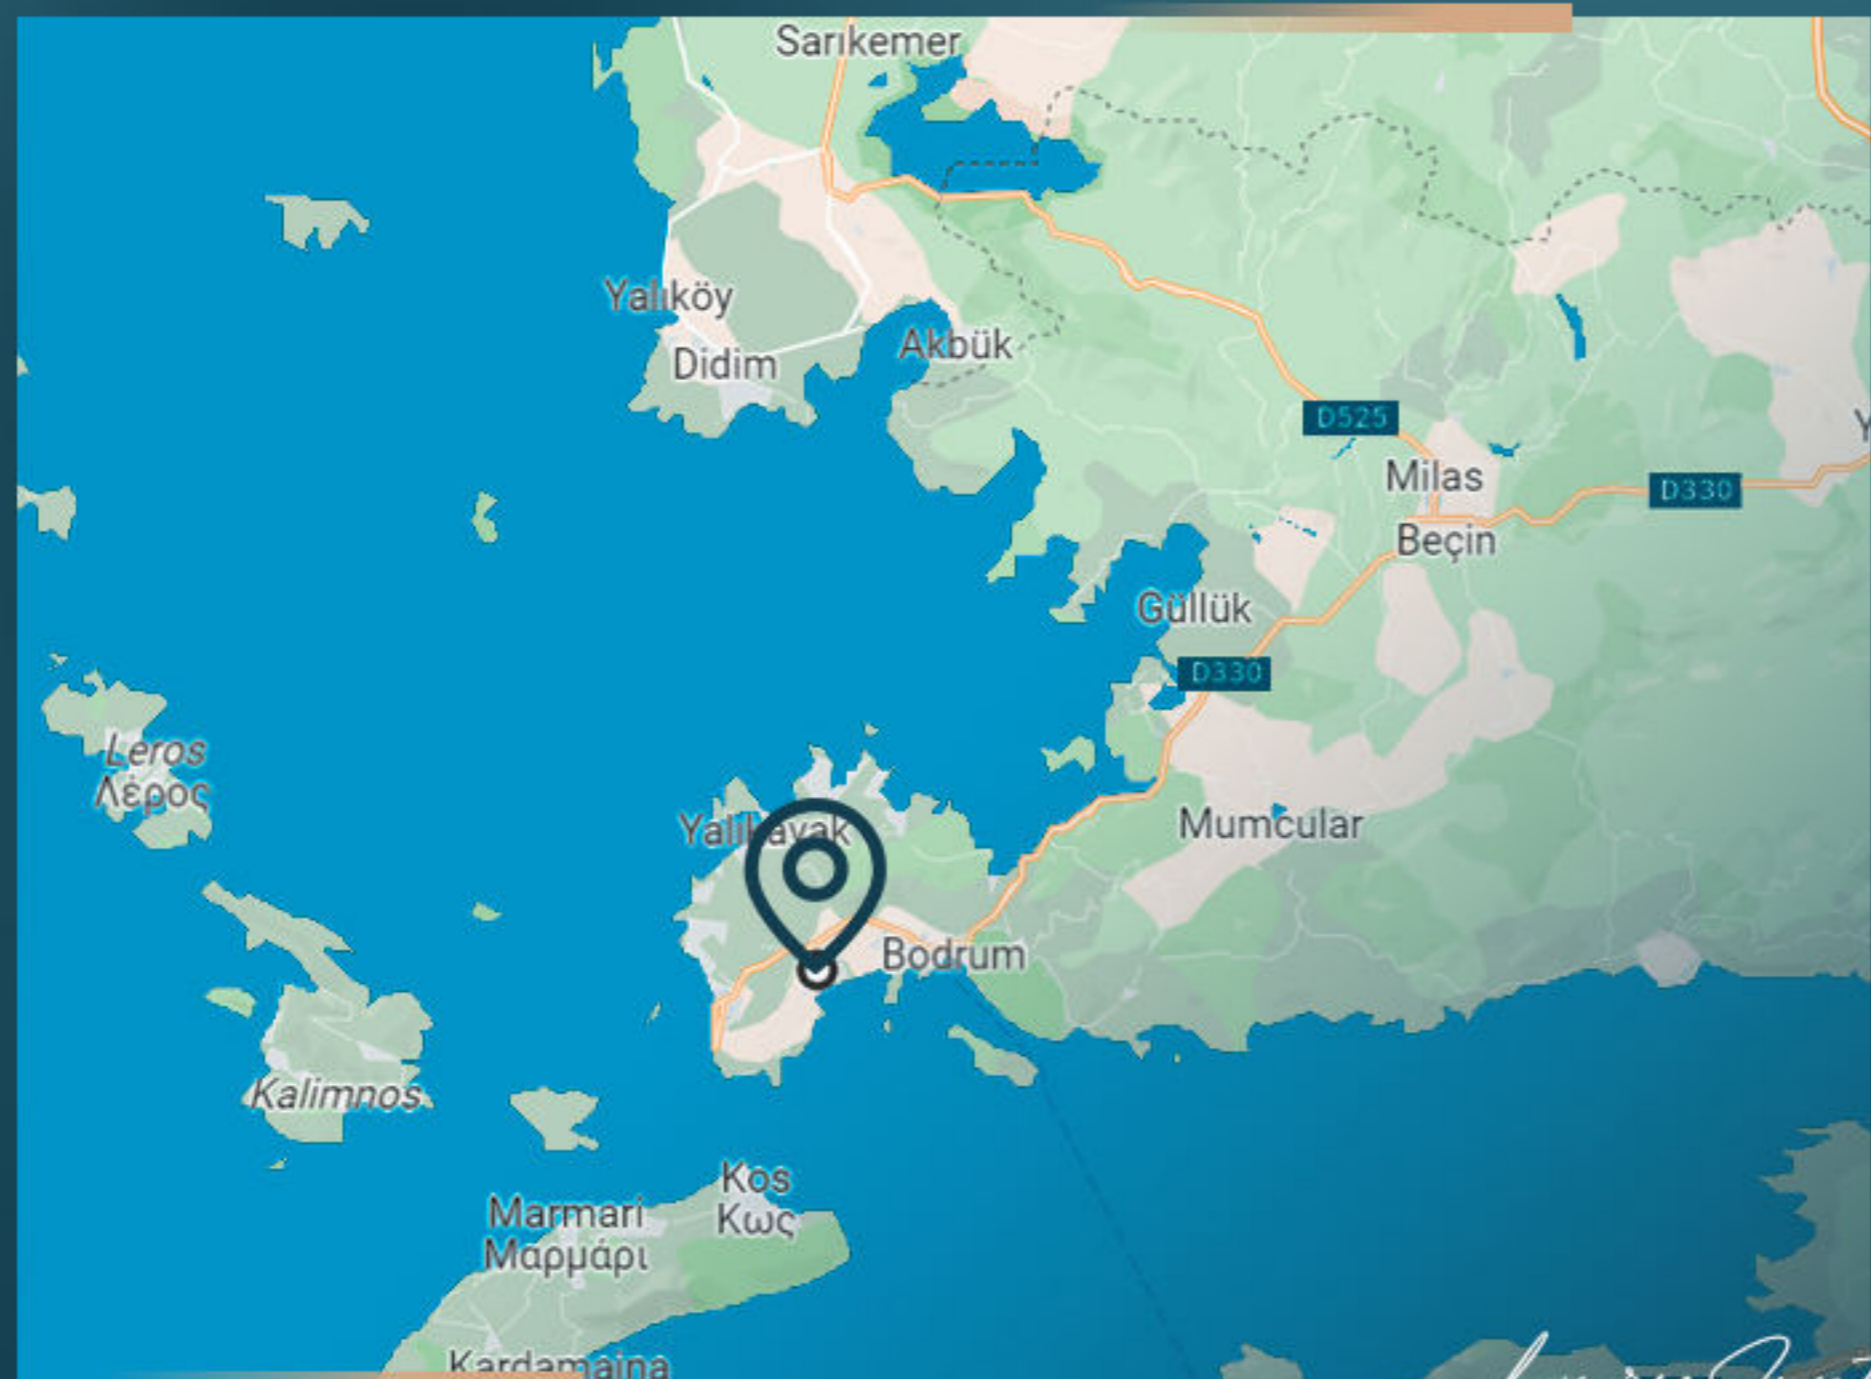

PROPERTY LOCATION

- It is 428 km away from Antalya
- It is 244 km away from Izmir
- It is 132 km away from Mugla
- It is 170 km away from Marmaris
- It is 204 km away from Dalaman Airport
- It is 44 km away from Milhas Airport
- It is 11 km away from the center of Bodrum