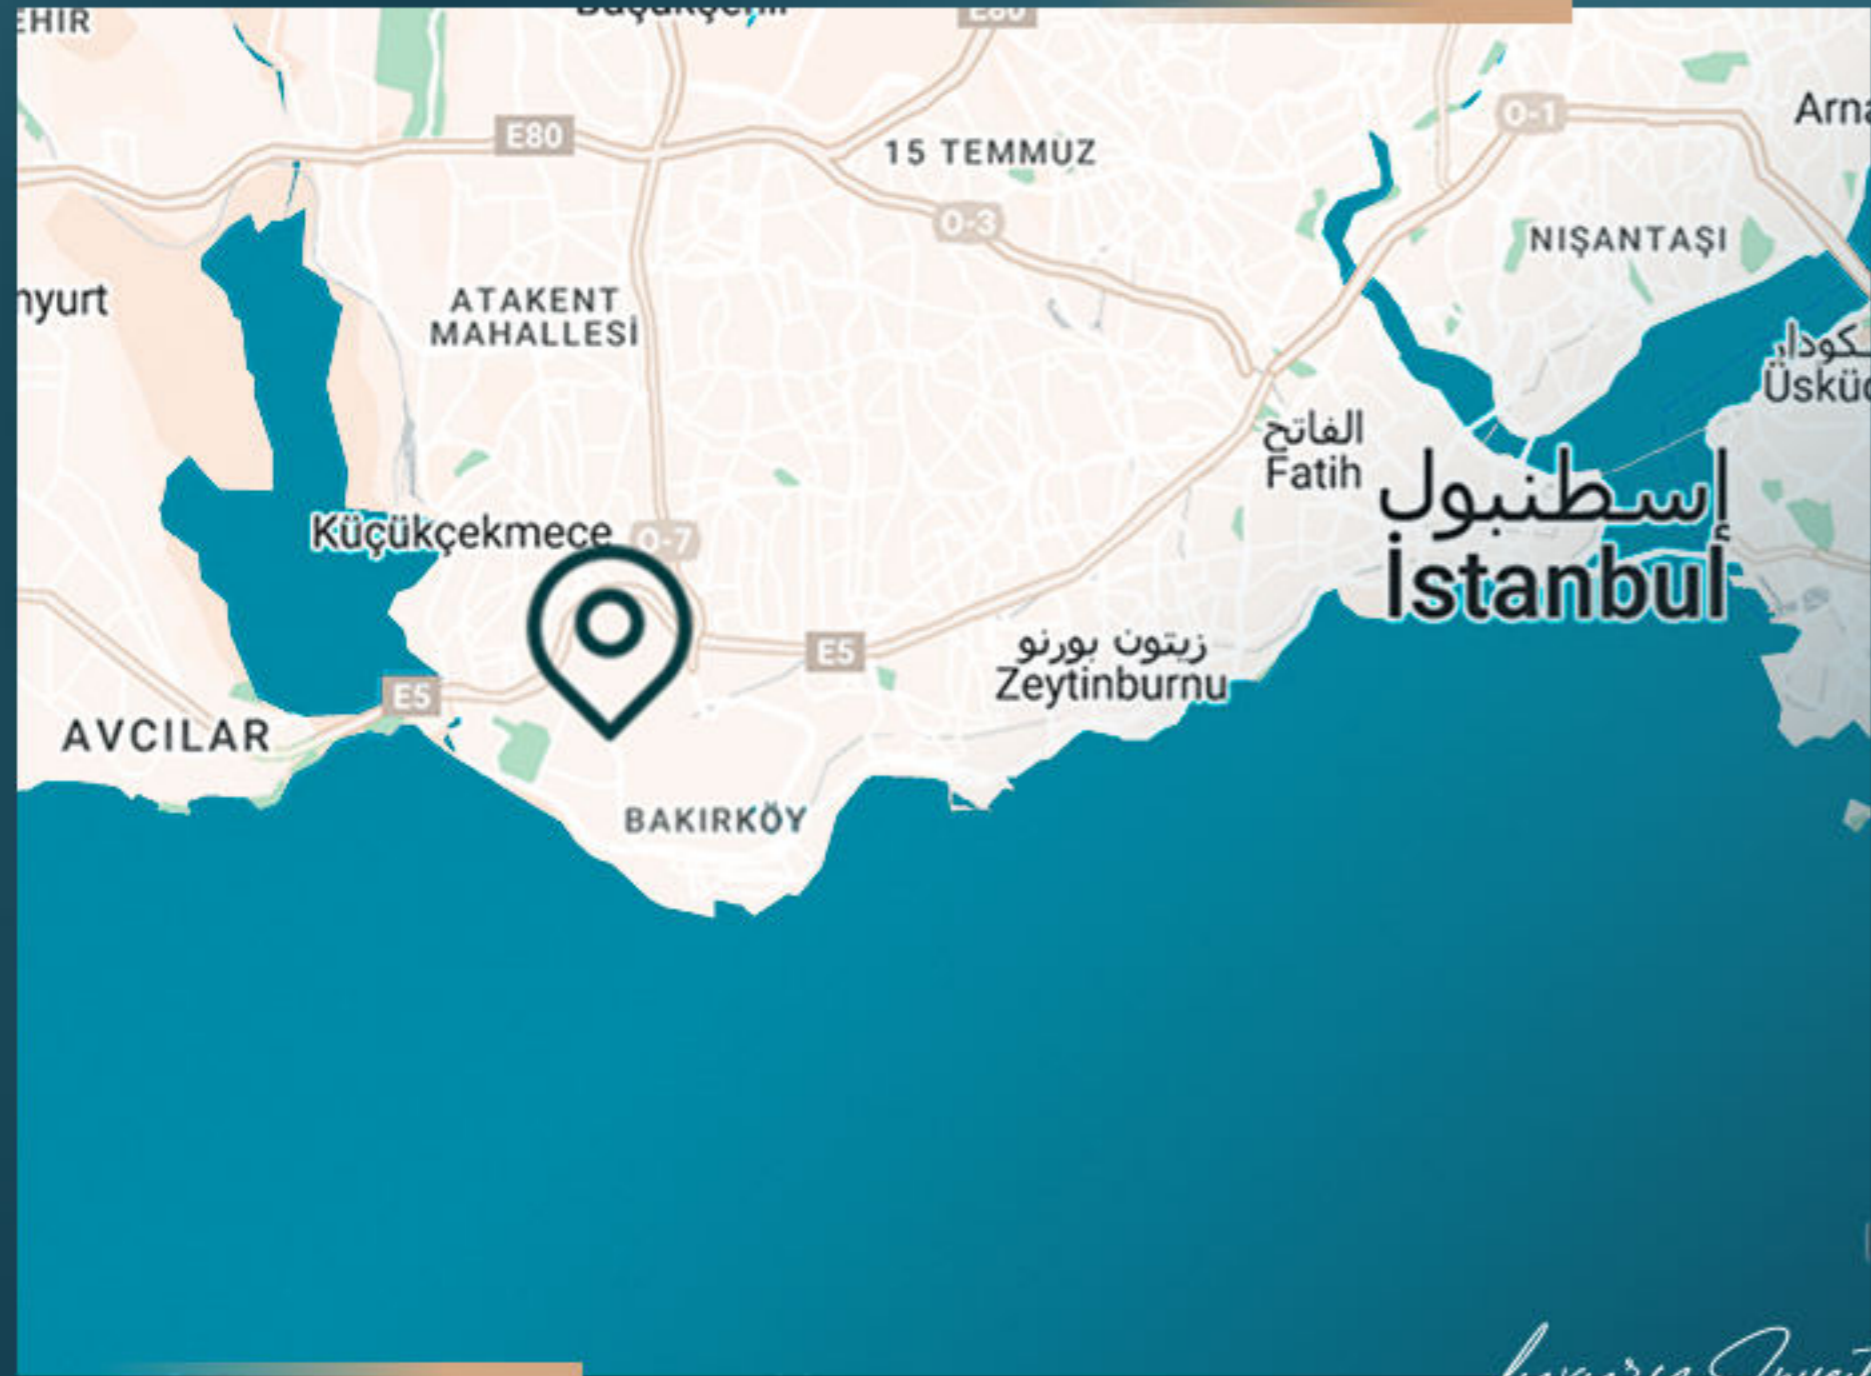

Unlike its competitors, this project will be uniquely positioned due to its boutique concept.

Luxury Investing

Located in Florya, the project is in a location surrounded by the natural landscapes of Istanbul. It is within a walking distance of areas such as the Sea of Marmara and Ataturk City Forest and is also close to Kucukcekmece Lake. Its proximity to an important recreation area such as Aqua Florya Mall also increases the prestige of the project area.

The project area is located between the D-100 Highway (E5), one of the most important transportation arteries of Istanbul, and the coastal road.

Luxury Investing

There are also important public transportation near the project such as Marmaray, metro and metrobus.

Luxury Investing

PROPERTY LOCATION

- It is 3 minutes away from Flyinn Mall
- It is 5 minutes away from Ataturk Park
- It is 5 minutes away from Biruni Hospital
- It is 5 minutes away from Aqua Florya Mall
- It is 5 minutes away from Florya Beach
- It is 6 minutes away from Atakoy marina
- It is 14 minutes away from Eurasia Tunnel
- It is 35 minutes away from Istanbul Airport