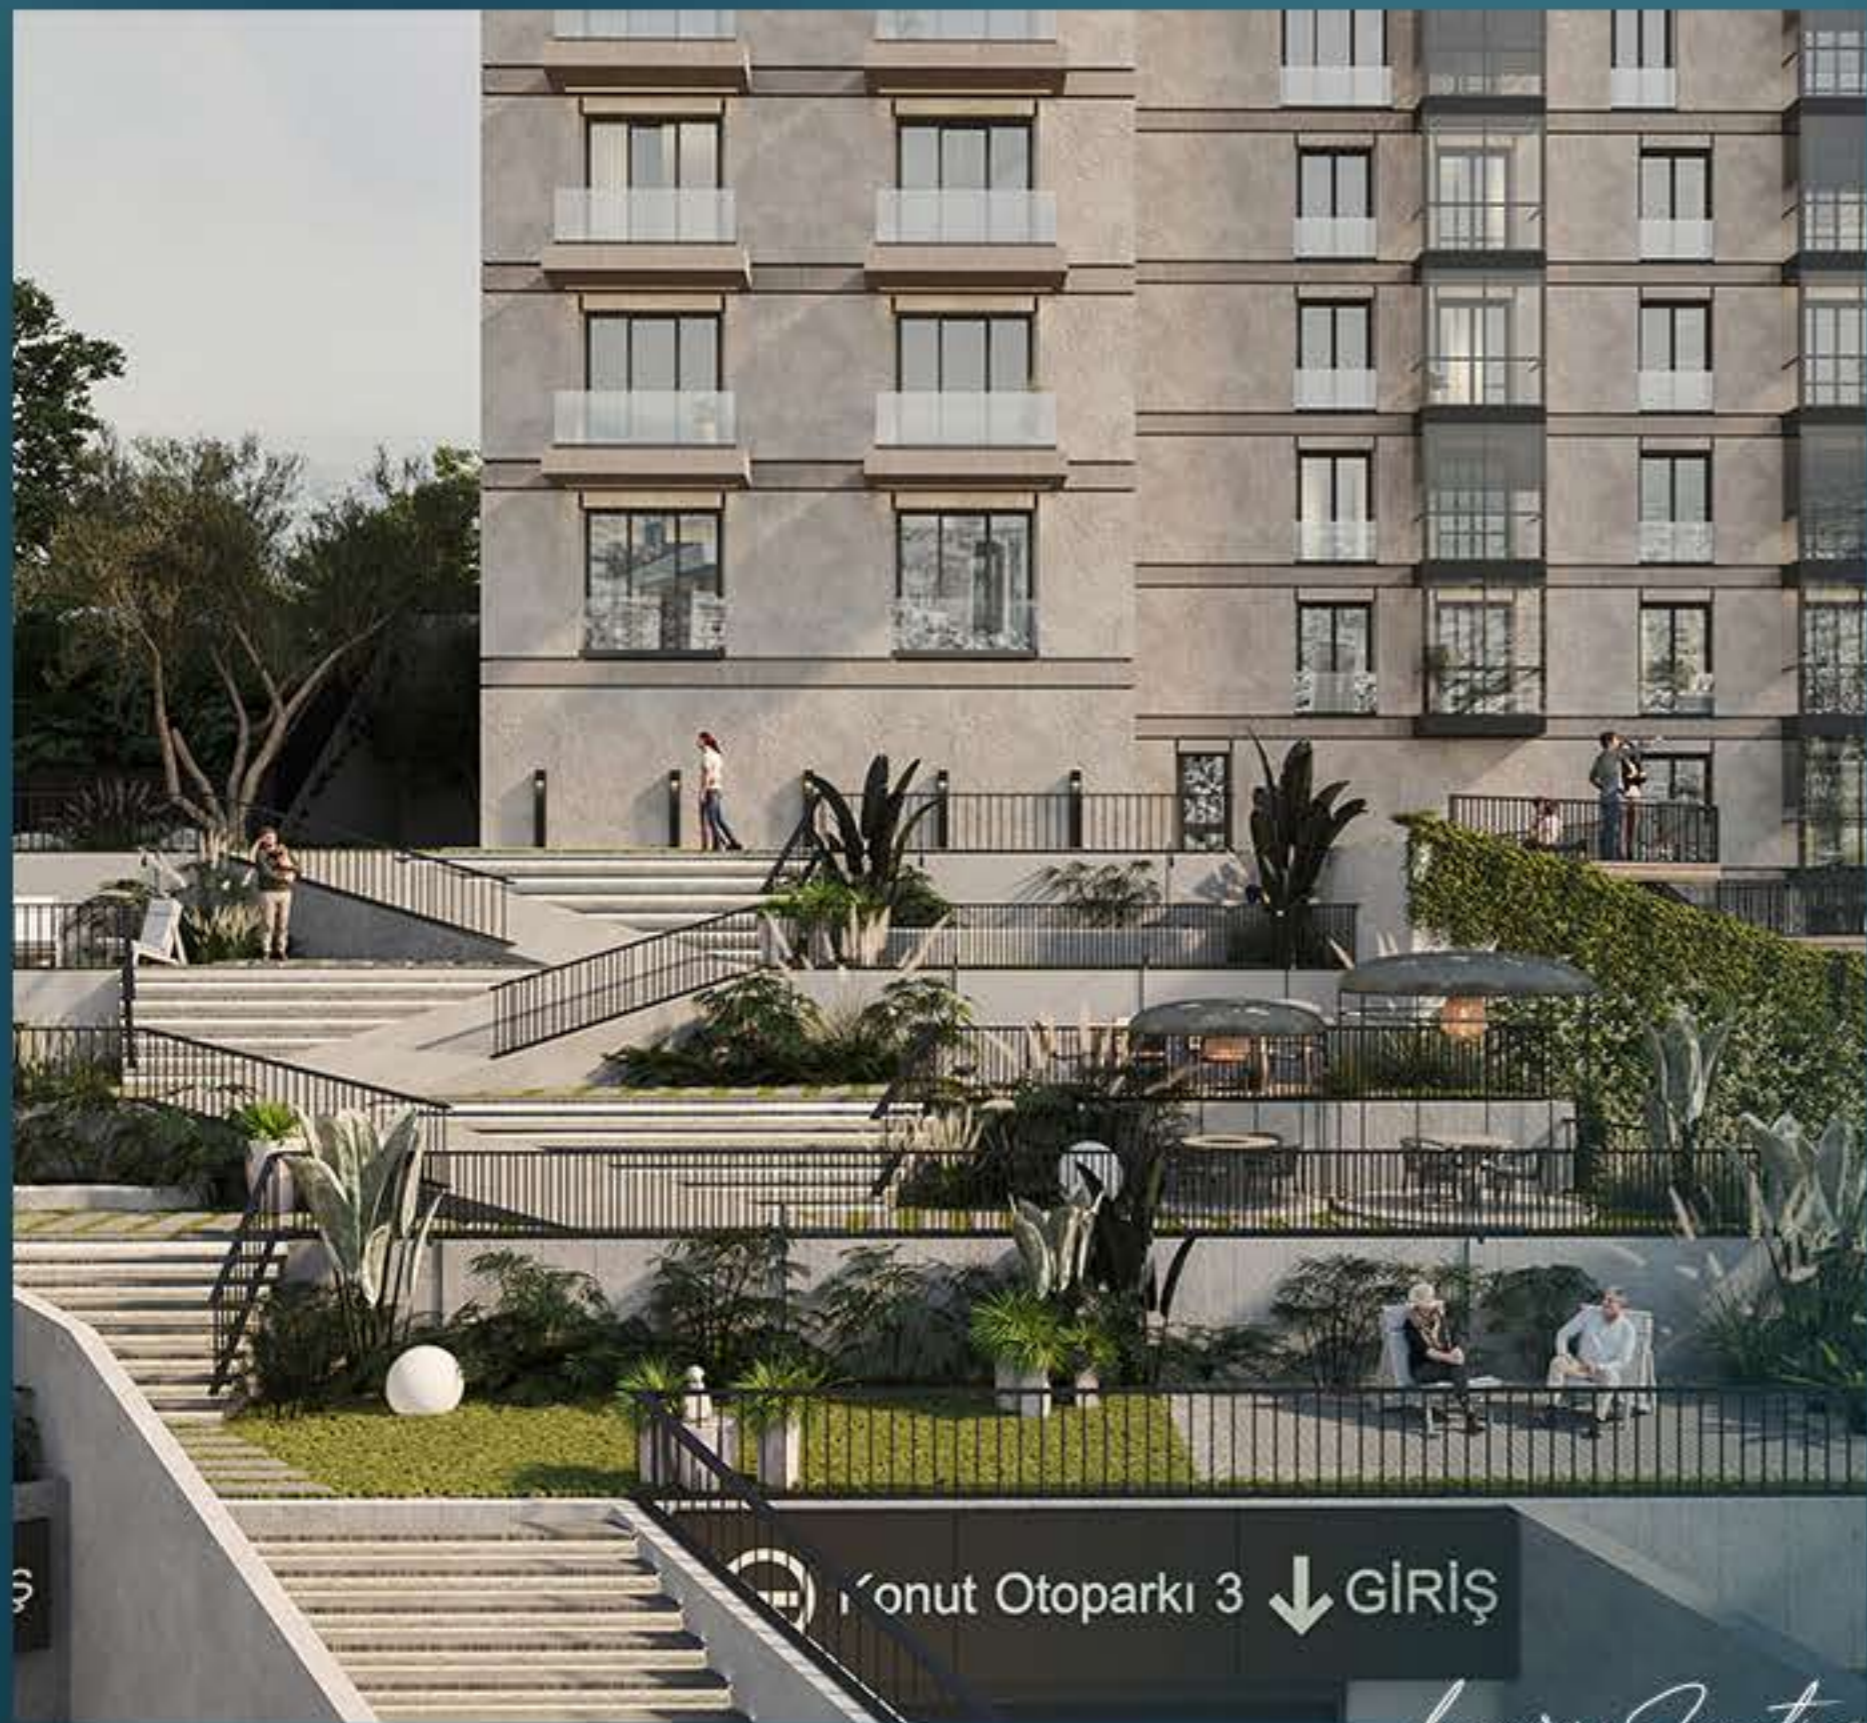

LS351: THE BEST OPTIONS FOR
INVESTMENT APARTMENTS IN THE
CENTER OF ISTANBUL

Eyup, Istanbul

LS LUXURY
SIGNATURE

Luxury Investing

REAL ESTATE INVESTMENT

Luxury Investing

PROPERTY DESCRIPTION

This project, which is located in the center of Istanbul, has a land area of 9.568 sqm, and consists of 2 blocks.

The project offers 152 apartments, from 1+1 to 1+4, with balconies and terraces, and a ceiling height of 2.95 sqm.

Luxury Investing

The project is suitable for families, as it includes social, sport and entertainment facilities, such as gym, garden and yoga area, cinema, outdoor swimming pool, children's playground, walking path, cafe and restaurant, in addition to a parking area and 7/24 security services.

Just 10 minutes from Istanbul's bustling center, the project is located in Eyup Sultan district, offers a serene escape with urban convenience.

The blend of tranquility and connectivity makes Eyup Sultan the perfect choice for sophisticated living in Istanbul.