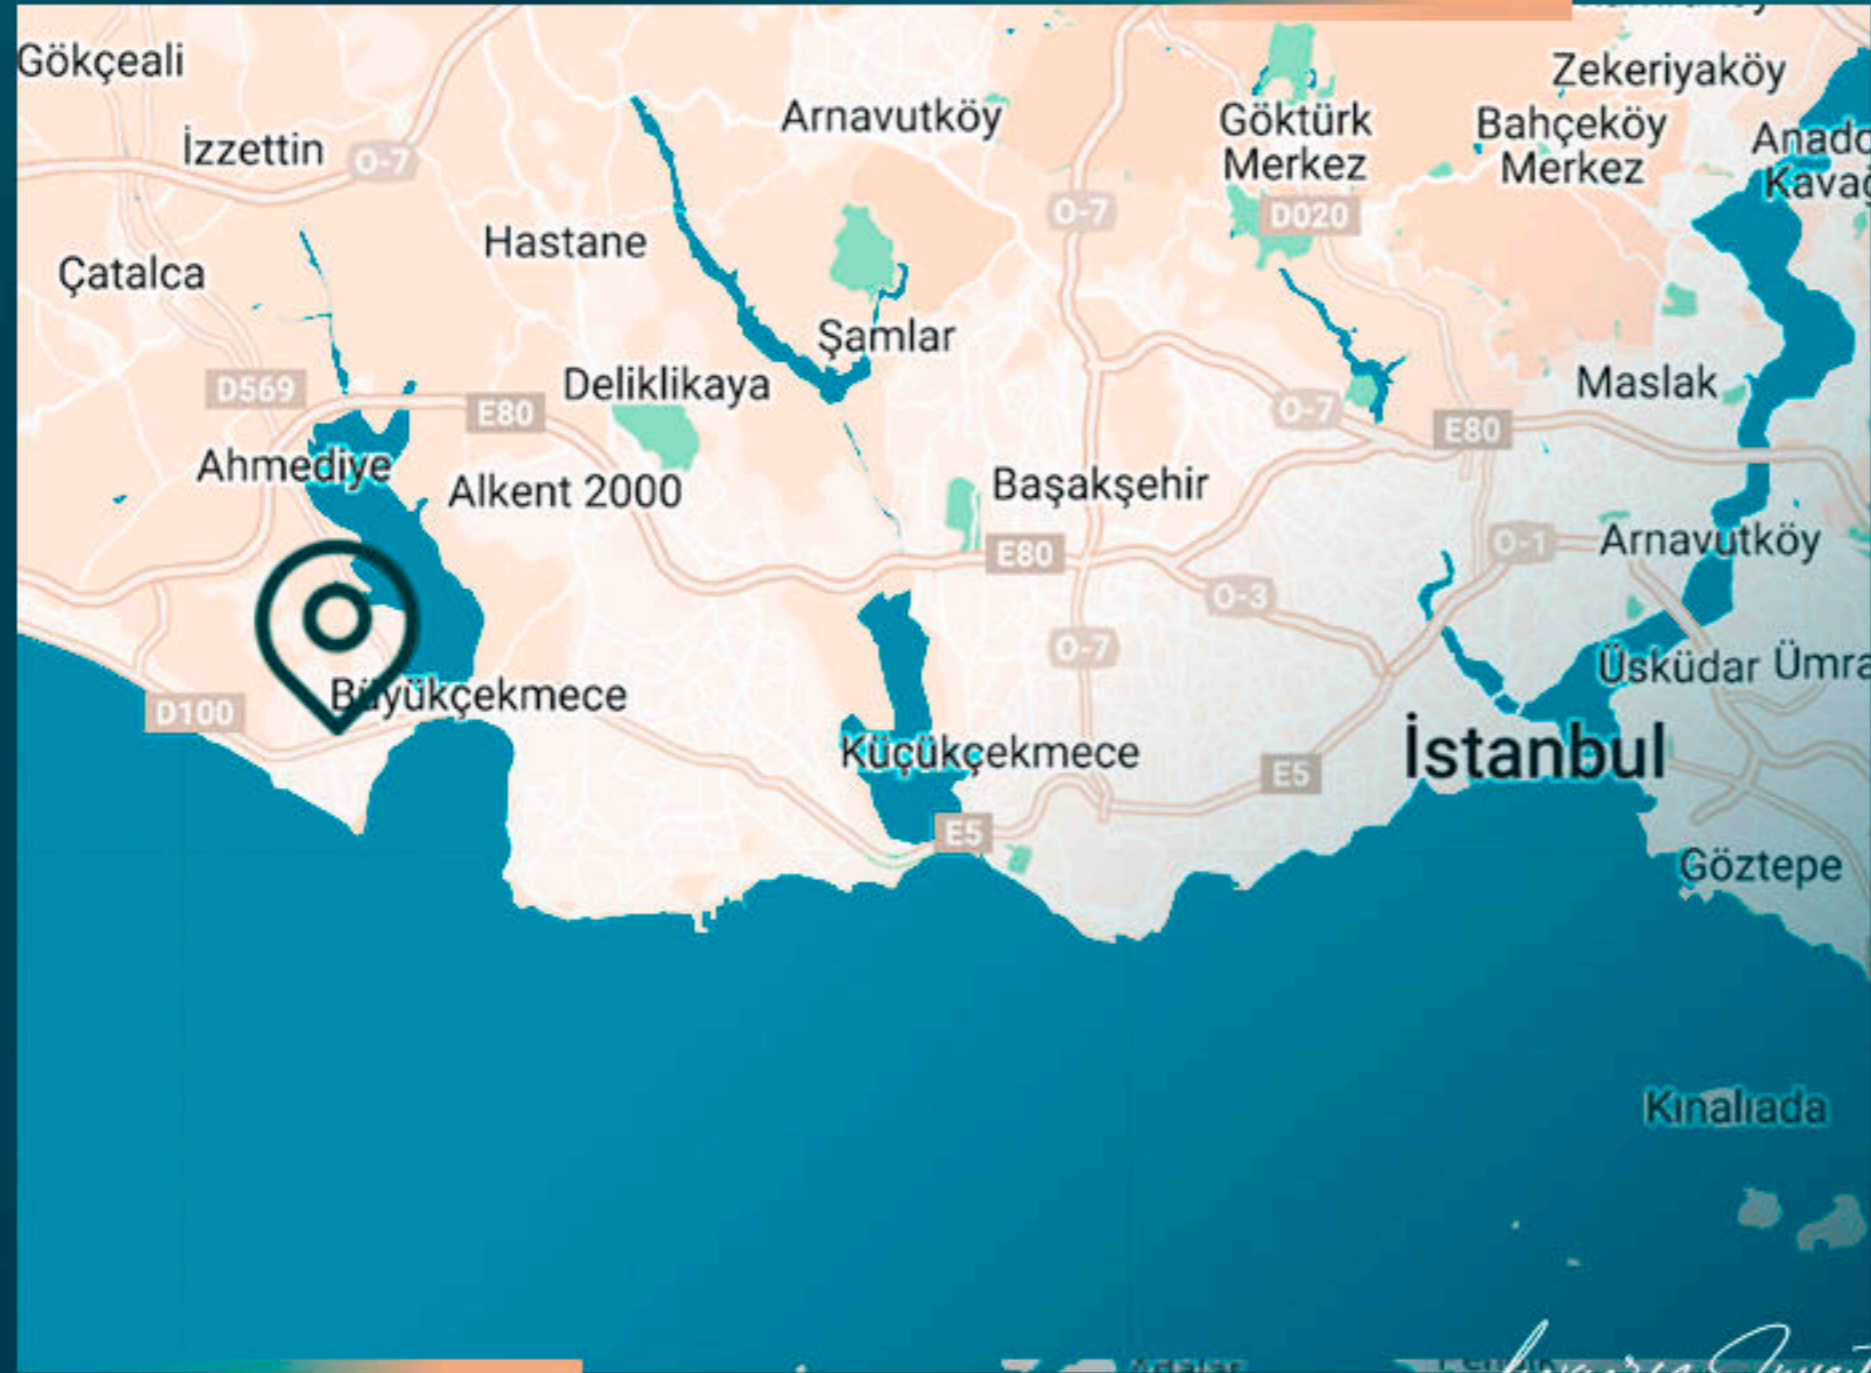

Luxury Investing

In this special project, the beach is just 700 meters away from your home.

The project is located in the special area of Buyukcekmece, on the European side of Istanbul.

The project is surrounded by all the main services such as: schools, universities, shopping malls, and markets.

PROPERTY LOCATION

- It is 1 minute away to the highway
- It is 5 minutes away to the marina
- It is 5 minutes away to universities
- It is 10 minutes away to Buyukcekmece Sahil
- It is 10 minutes away to hospitals
- It is 12 minutes away to Tuyap Center
- It is 15 minutes away to First Avenue Mall
- It is 30 minutes away to Istanbul Airport