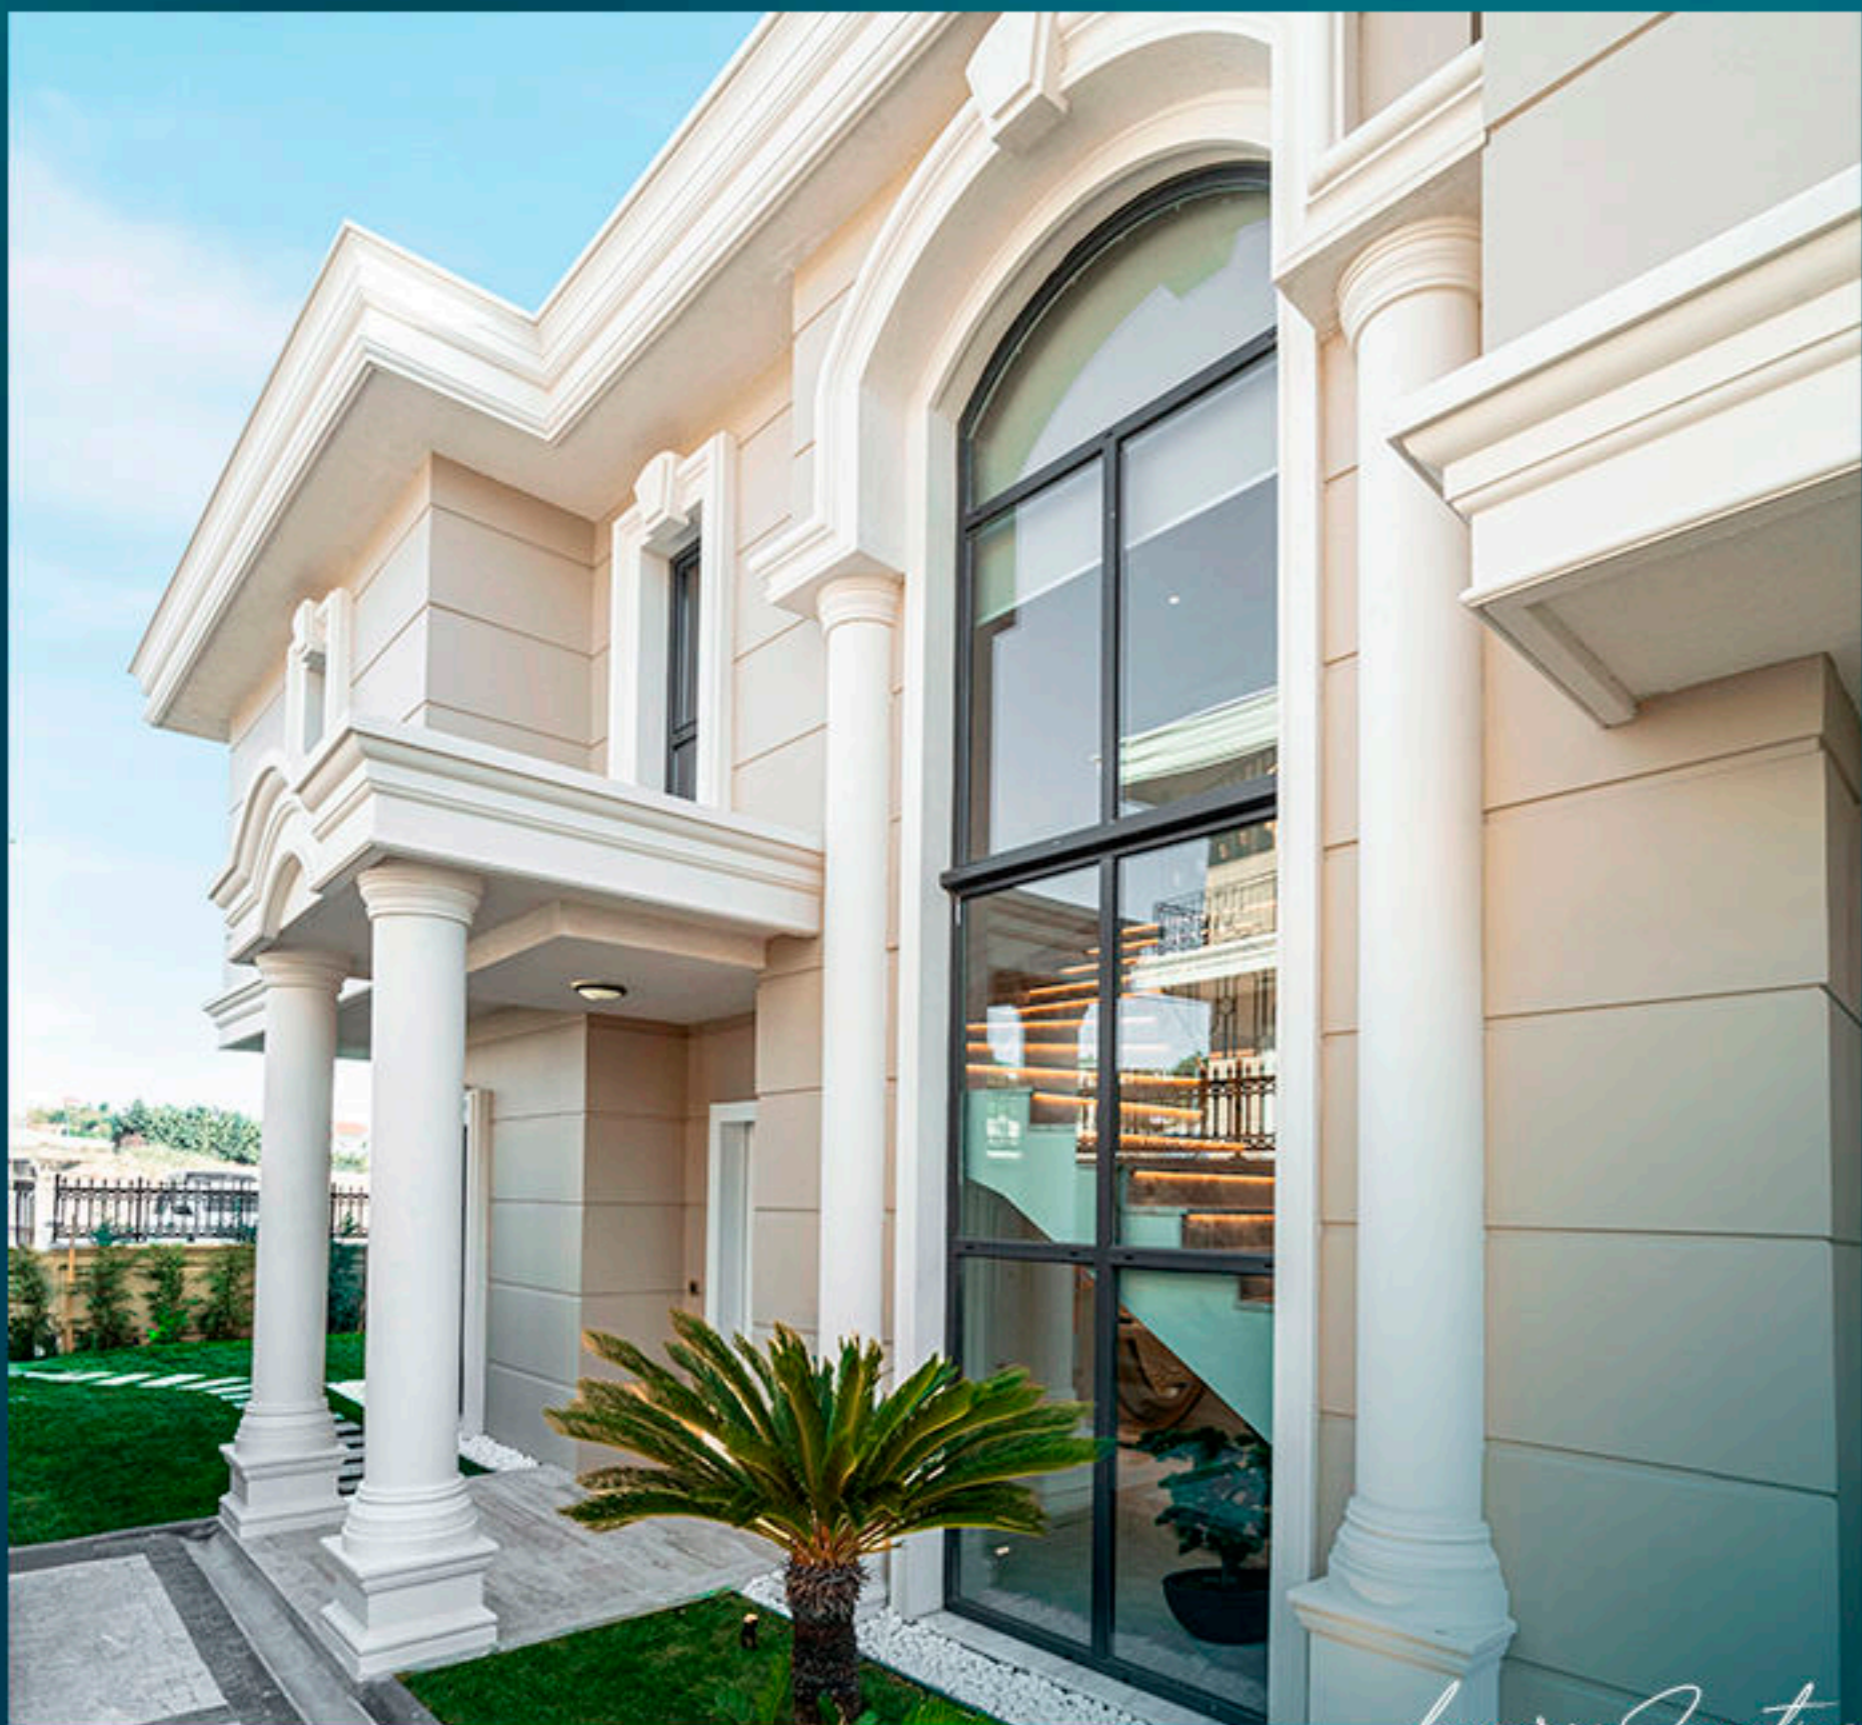

LS265: LUXURY DESIGNED
VILLAS IN BUYUKCEKMECE
CLOSE TO THE SEA
Istanbul, Buyukcekmece

REAL ESTATE INVESTMENT

LS LUXURY
SIGNATURE

Luxury Investing

Luxury Investing

PROPERTY DESCRIPTION

A life close to nature, sea and sun, is waiting for you in this villa project in Istanbul.

The project includes a total of 7 different types of villas, with 5+1 and 6+1 options.

Luxury Investing

Each room in the villa has its own bathroom and all villas are designed as luxury villas.

Have fun with your loved ones and explore the pleasures of life with the social facilities included in the project, such as swimming pool, sauna, Turkish bath, fitness center, tennis and basketball courts, football field, in addition to the car park and security system.

Luxury Investing

In this special project, the beach is just 700 meters away from your home.

The project is located in the special area of Buyukcekmece, on the European side of Istanbul.

The project is surrounded by all the main services such as: schools, universities, shopping malls, and markets.