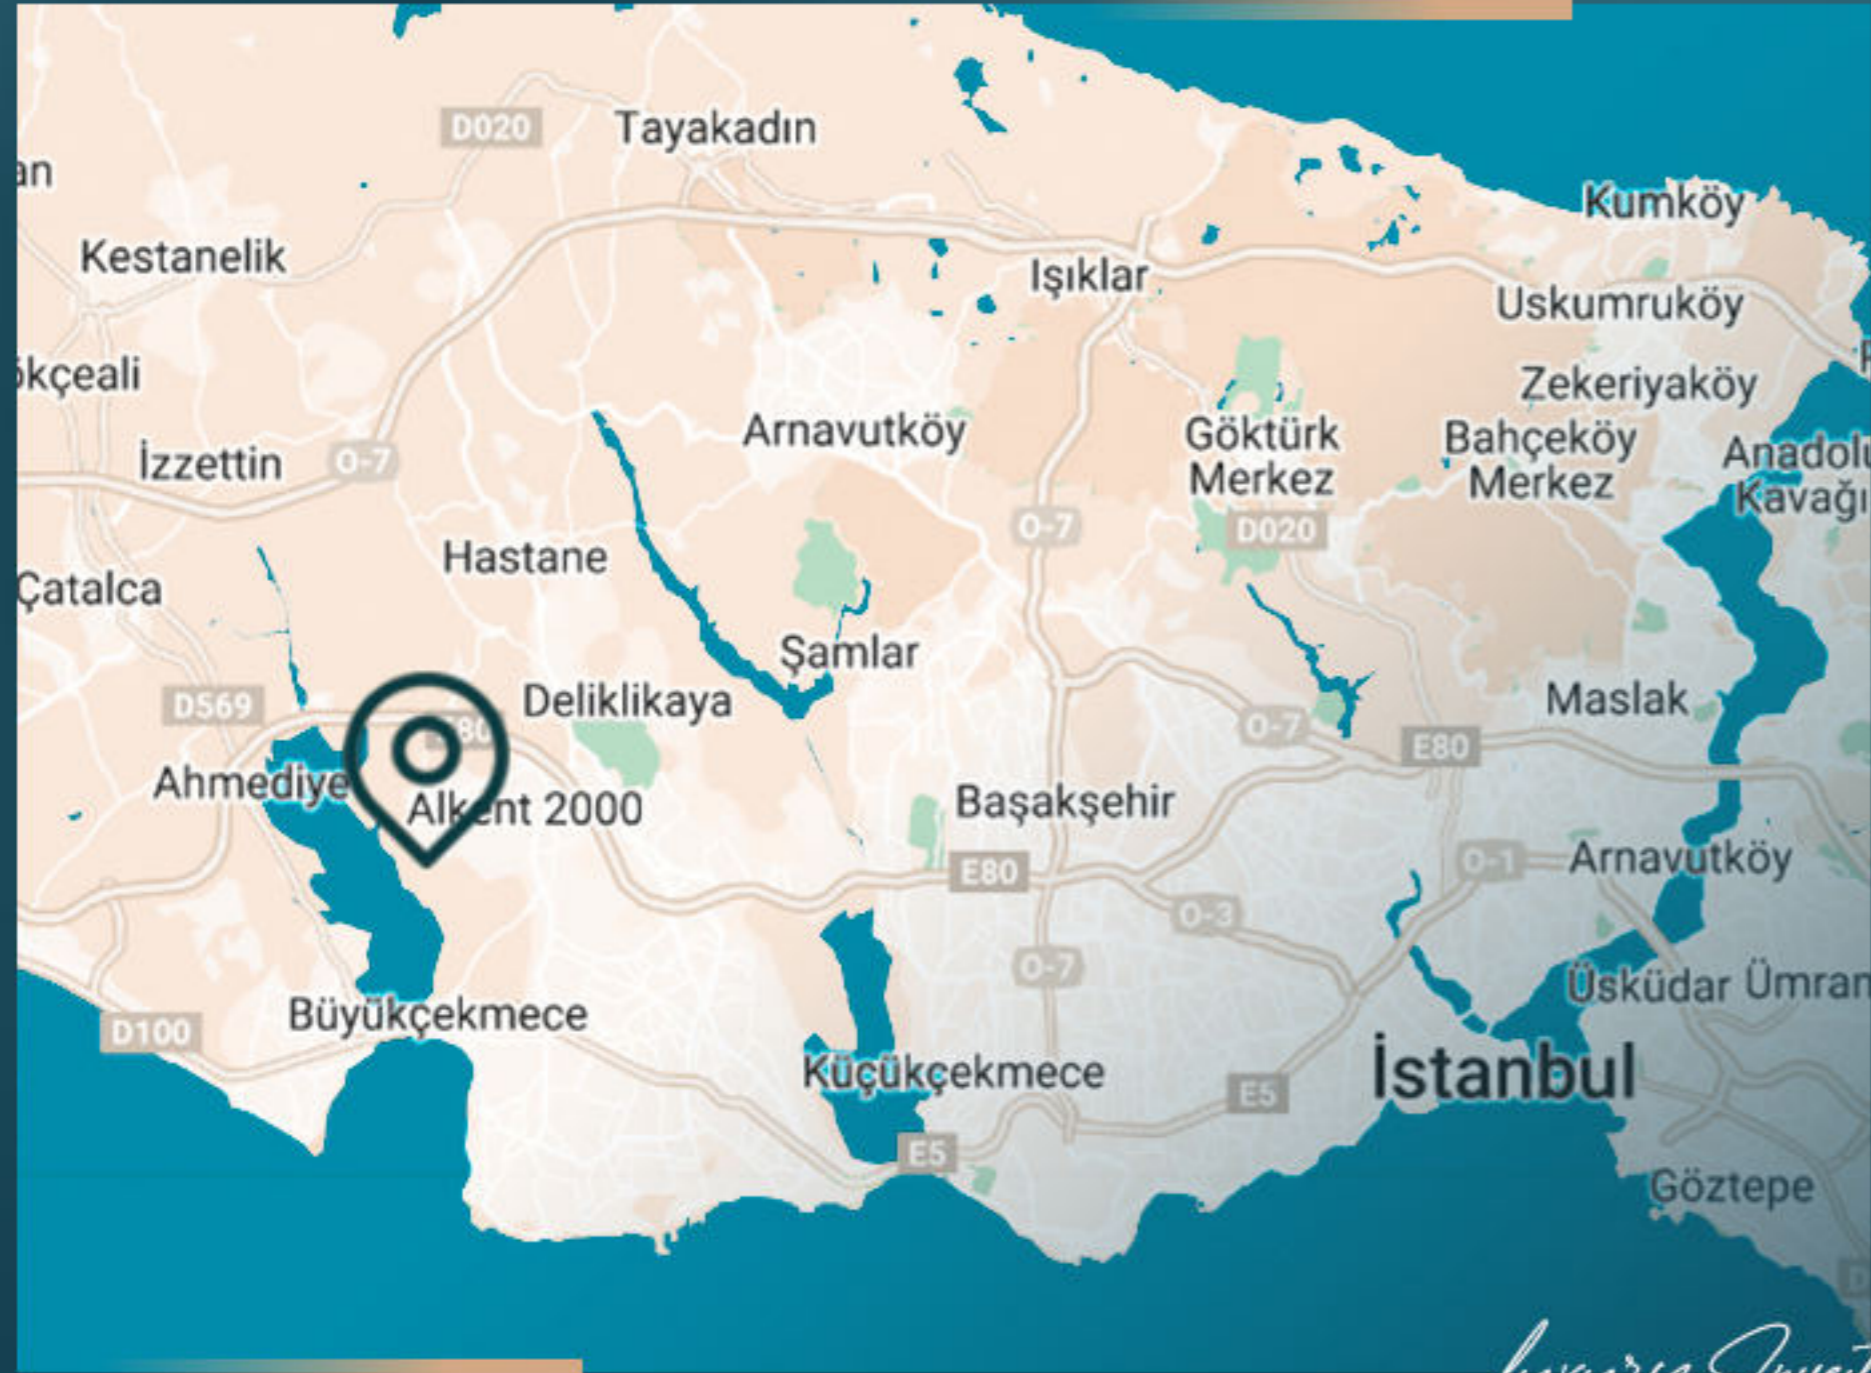

The project has a special location in Buyukcekmece district of European Istanbul, where the most important points are located near you.

Luxury Investing

PROPERTY LOCATION

- It is 1 km away from TEM highway
- It is 2 km away from Brights International School
- It is 4 km away from Istanbul University
- It is 5 km away from E5 highway
- It is 5 km away from Perlavista Shopping Center
- It is 10 km away from Hezarfen Airport
- It is 10 km away from Marmara Park Mall