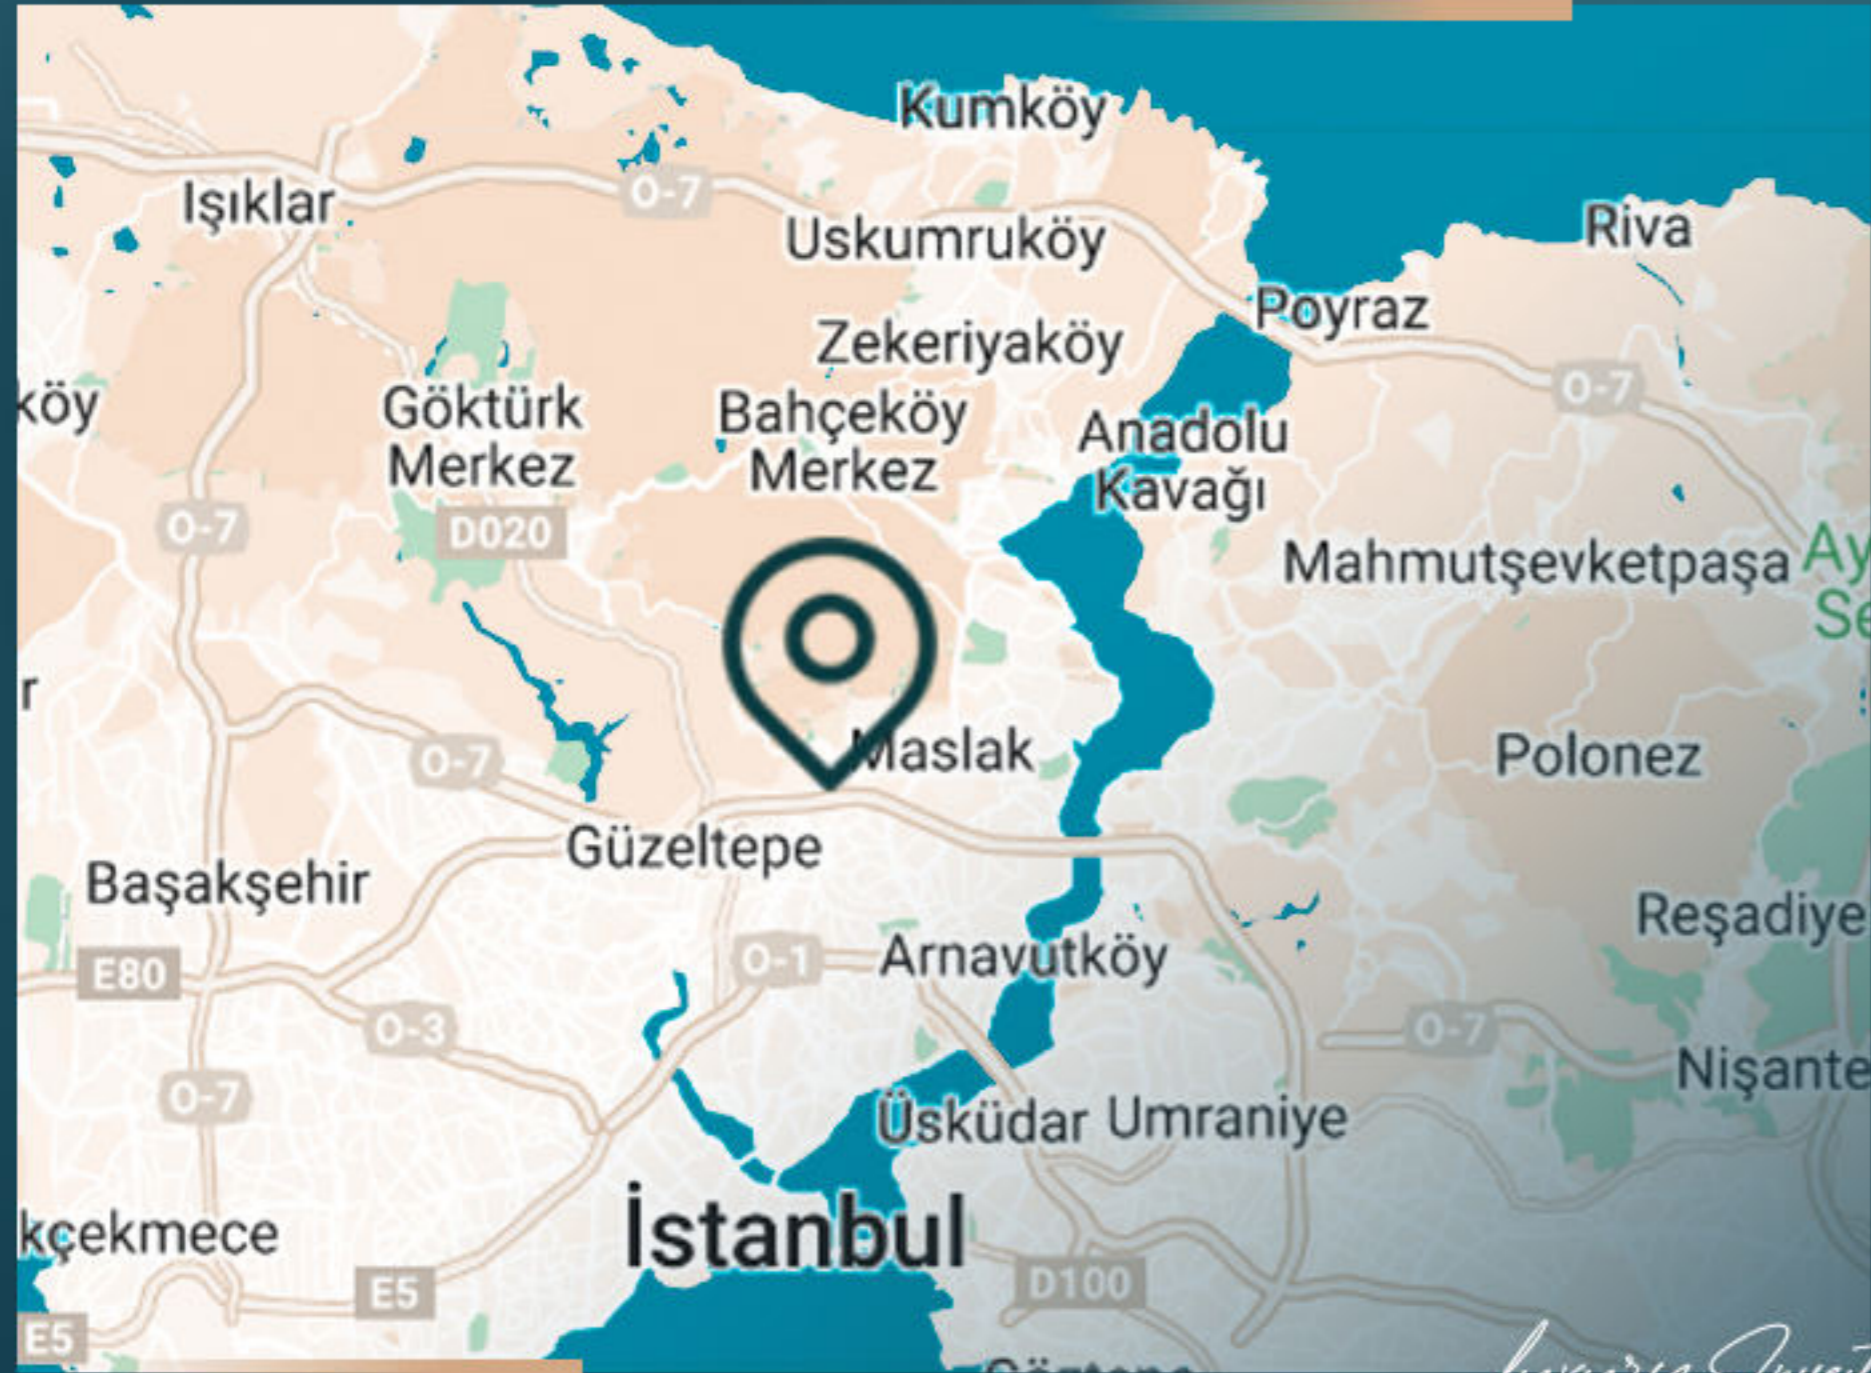

This project, which has windows and balconies that can be opened for you to enjoy your freedom to the fullest, brings the vitality of the city into your home.

Luxury Investing

PROPERTY LOCATION

- 30 minutes away from Istanbul Airport
- 10 Minutes away from Istinye Park Mall
- 5 minutes away from Belgrad Forest
- 5 minutes away from Zorlu Center
- 2 minutes away from the stadium
- 2 minutes away from Metro station
- 1 minute away from Vadi Istanbul Mall