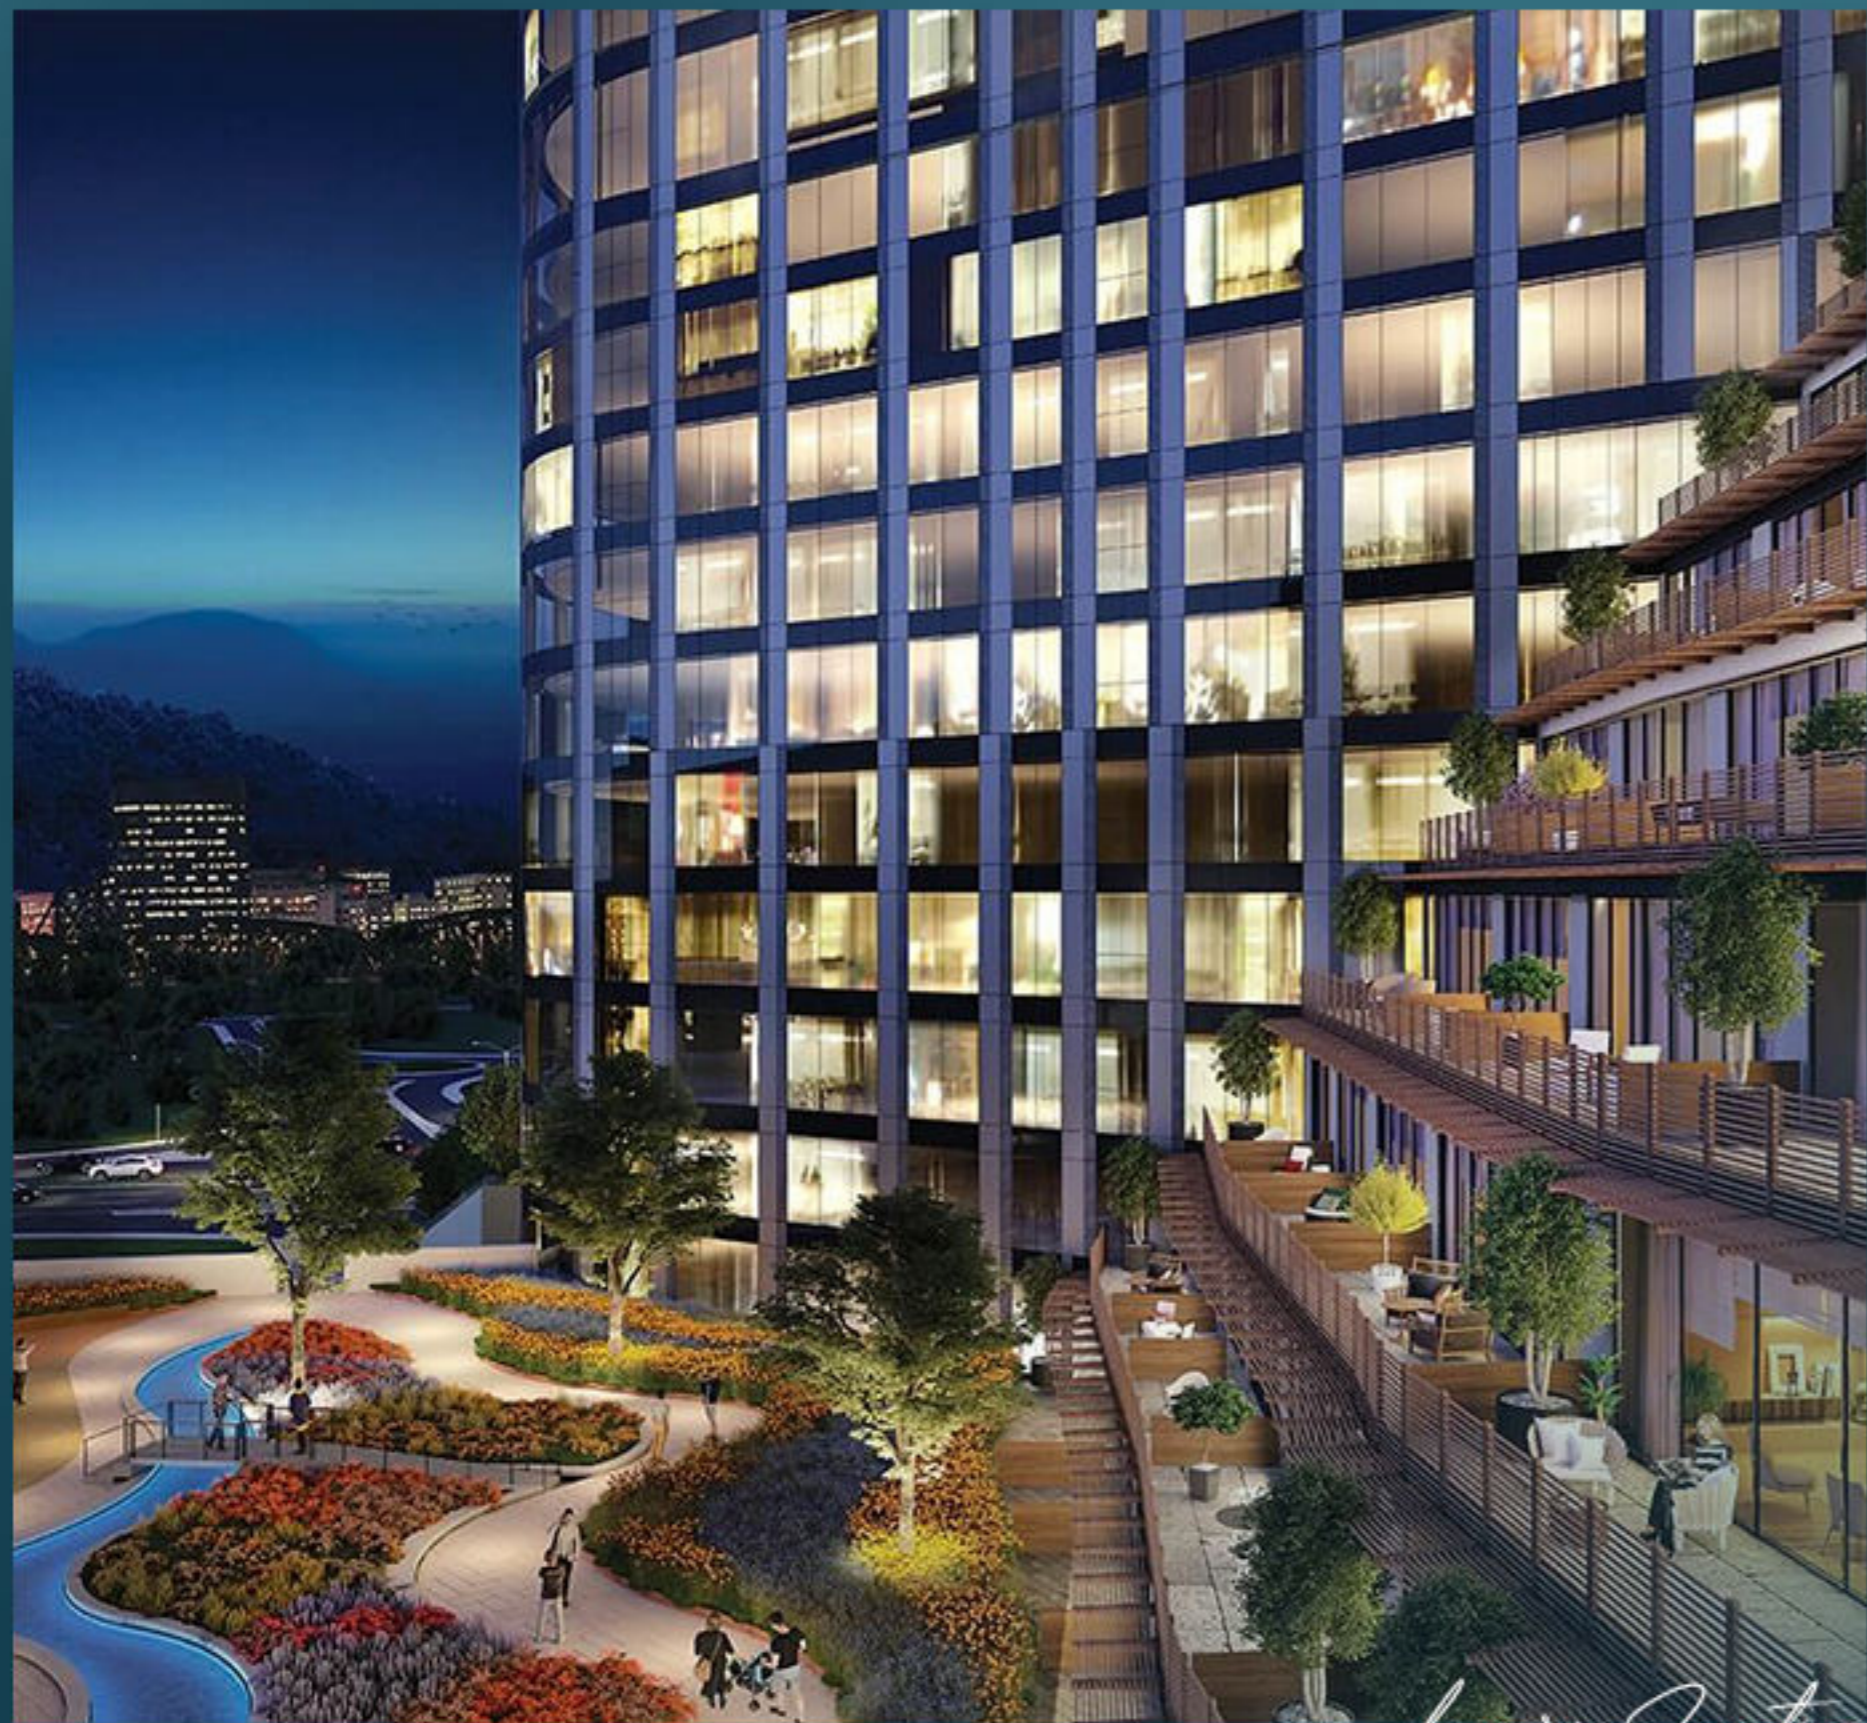

Bringing prestige to residence in the heart of the city, the project expands Istanbul under your feet with its 360° view.

A different fairy-tale life in each unit, unique experiences, comfort and technology in all!

Luxury Investing

All the features of a privileged life, from concierge service to swimming pool, fitness center and wellness center are at the project.

In addition to social facilities, such as a concierge, a fitness and wellness center, and a swimming pool, a fascinating view of Istanbul awaits you in this project, which offers a variety of amenities ranging from studio apartments to 4+1 apartments.