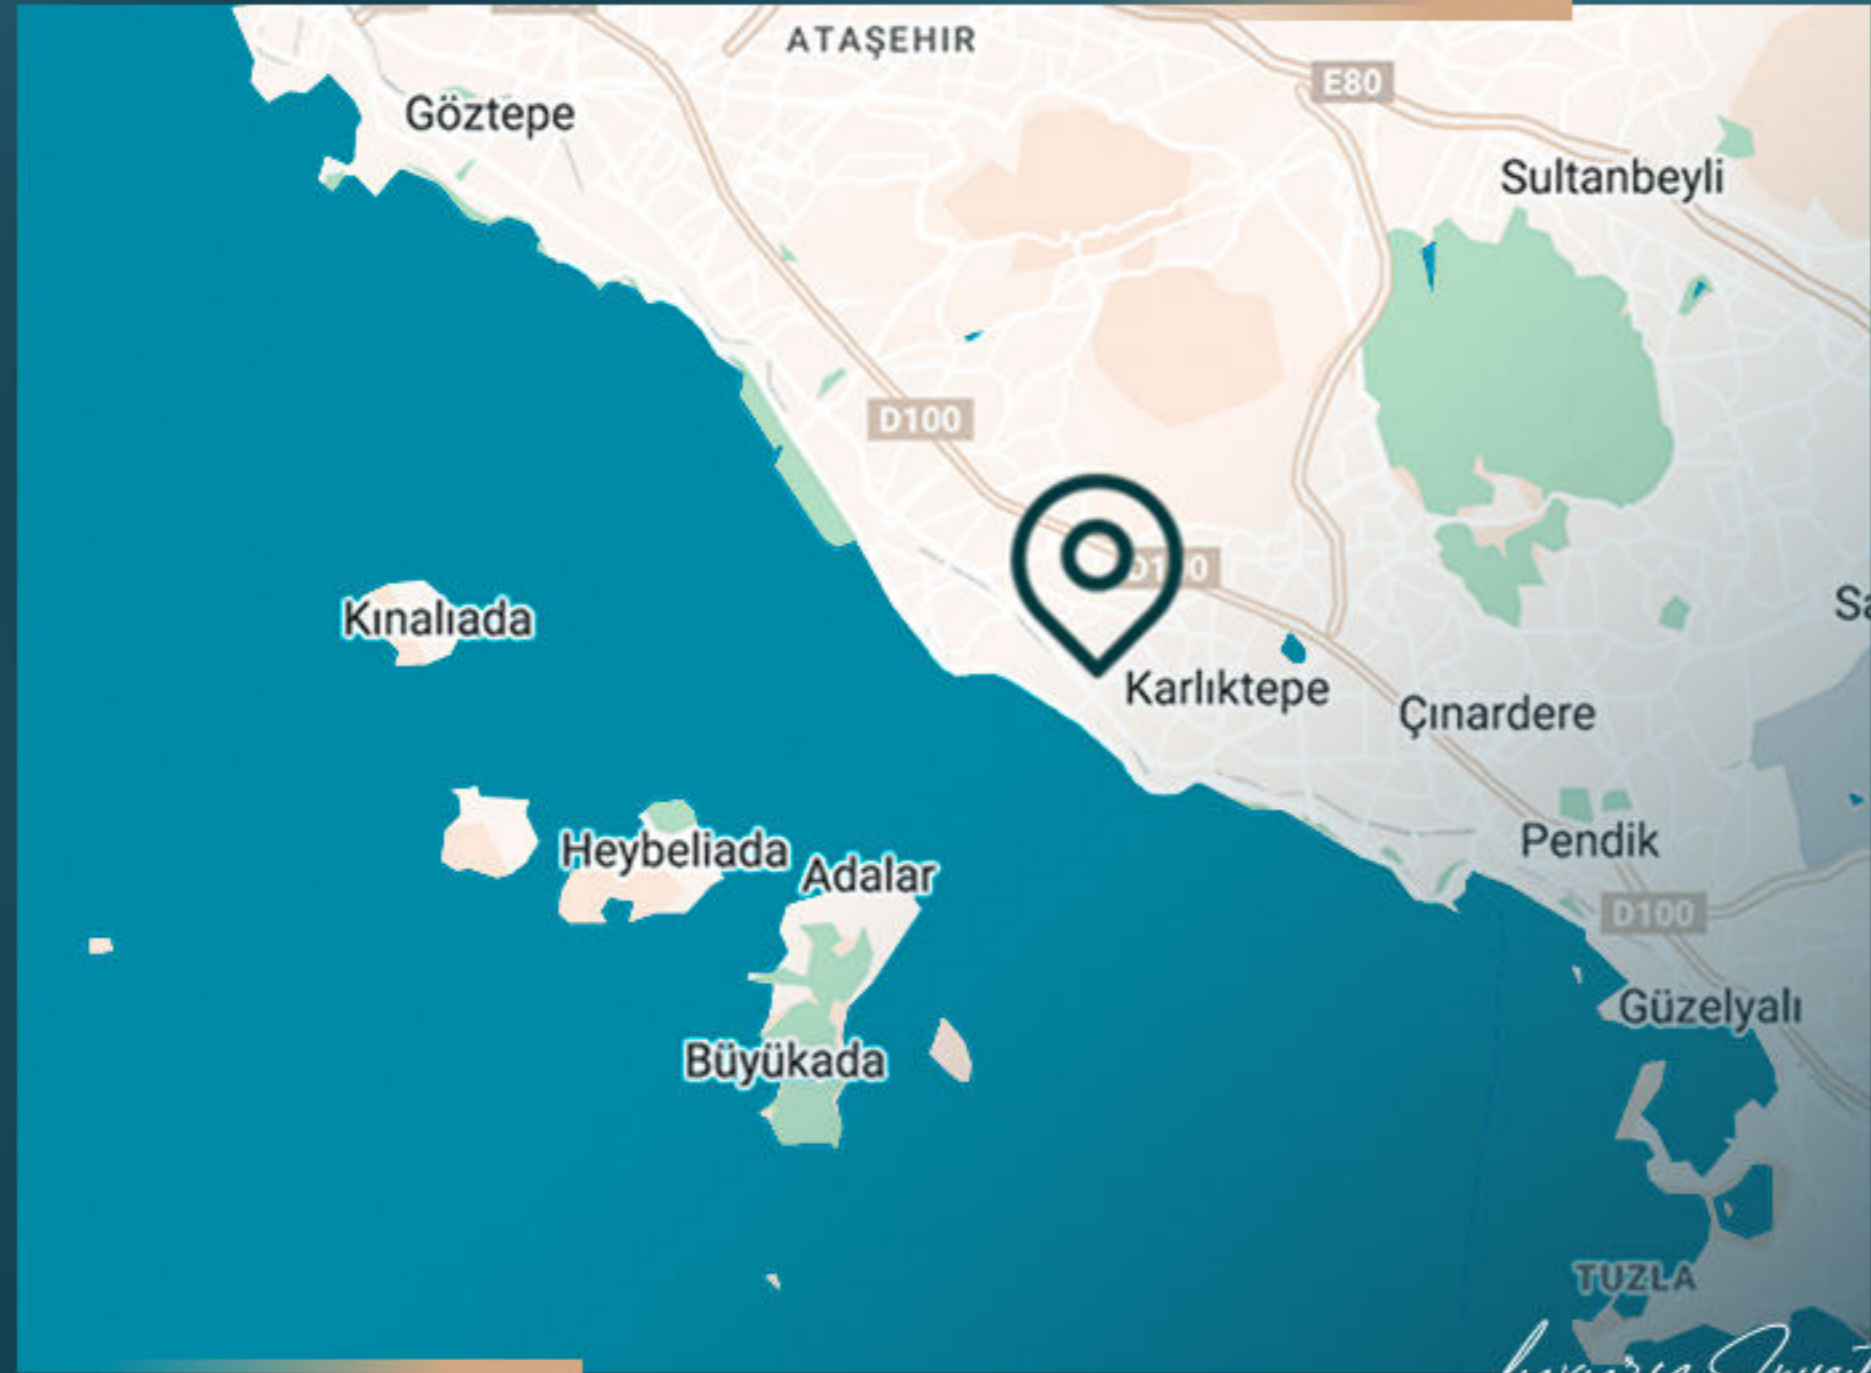

REAL ESTATE INVESTMENT

Luxury Investing

PROPERTY LOCATION

It is 5 minutes away from Ist Marina

It is 8 minutes away from Ikea

It is 12 minutes away from Hilltown Mall

It is 7 minutes away from Medipol Hospital

It is 2 minutes away from Bus station

It is 4 minutes away from Kartal metro station

It is 15 minutes away from Sabiha Airport