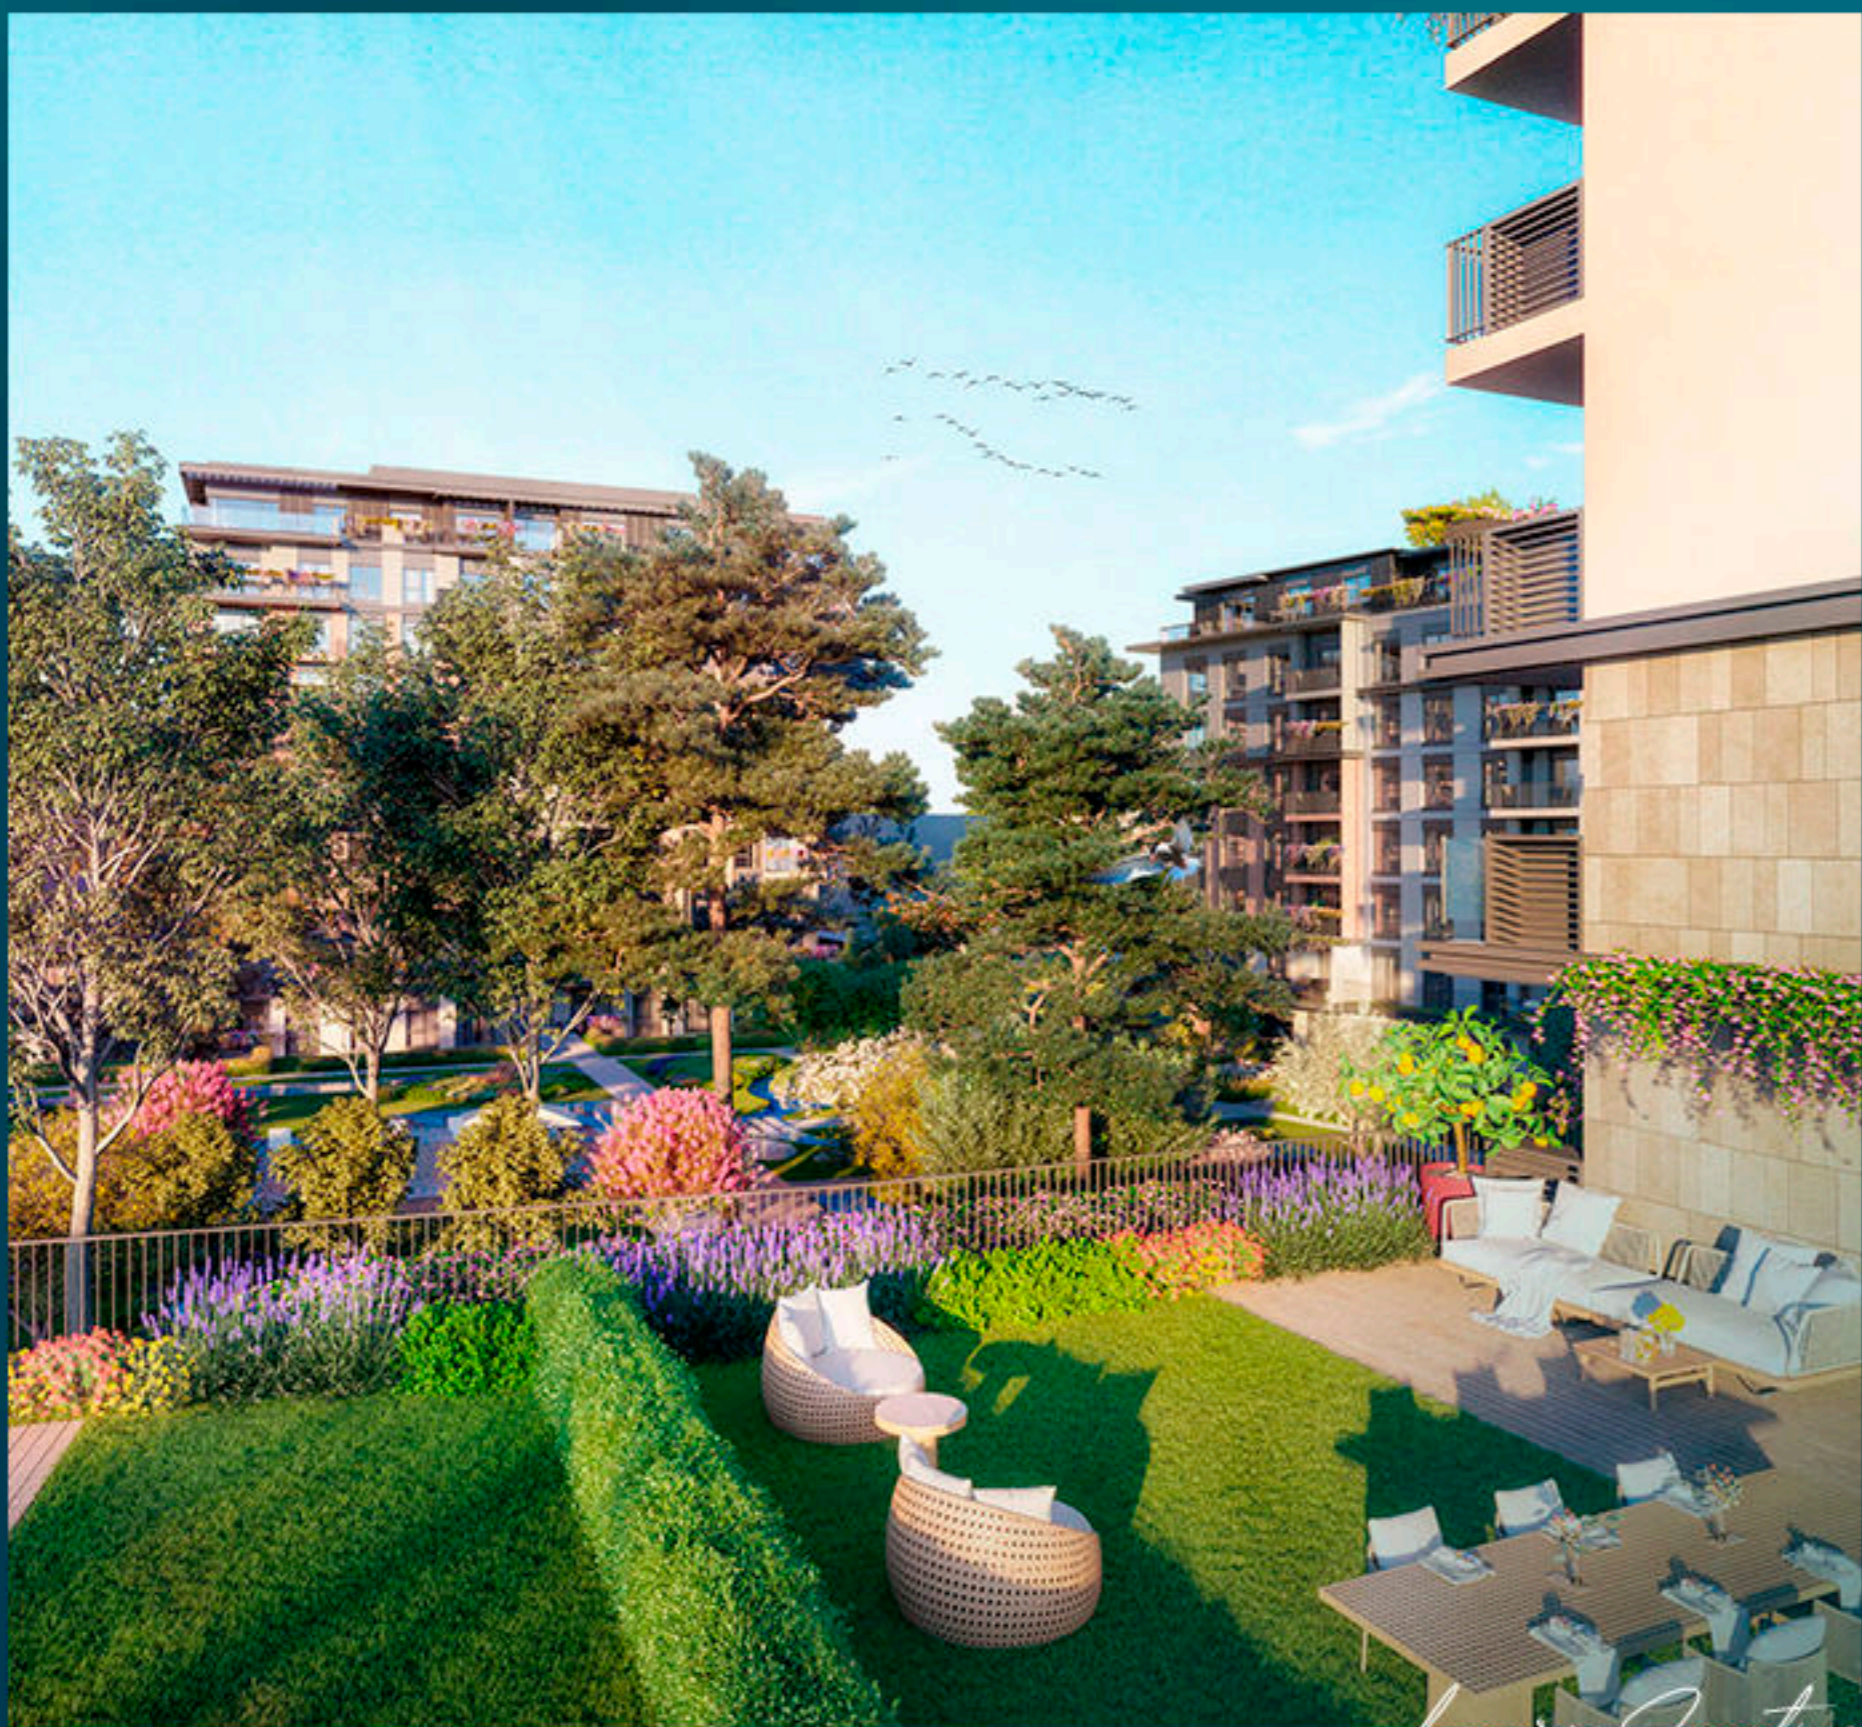

There will be 50.000 square meters of green areas within the project.

In this project, you can play with your children freely in a house with an exclusive garden that offers the comfort of a villa.

The delivery date of the project is December 2025, and the title deed is ready and the project is eligible for Turkish citizenship.