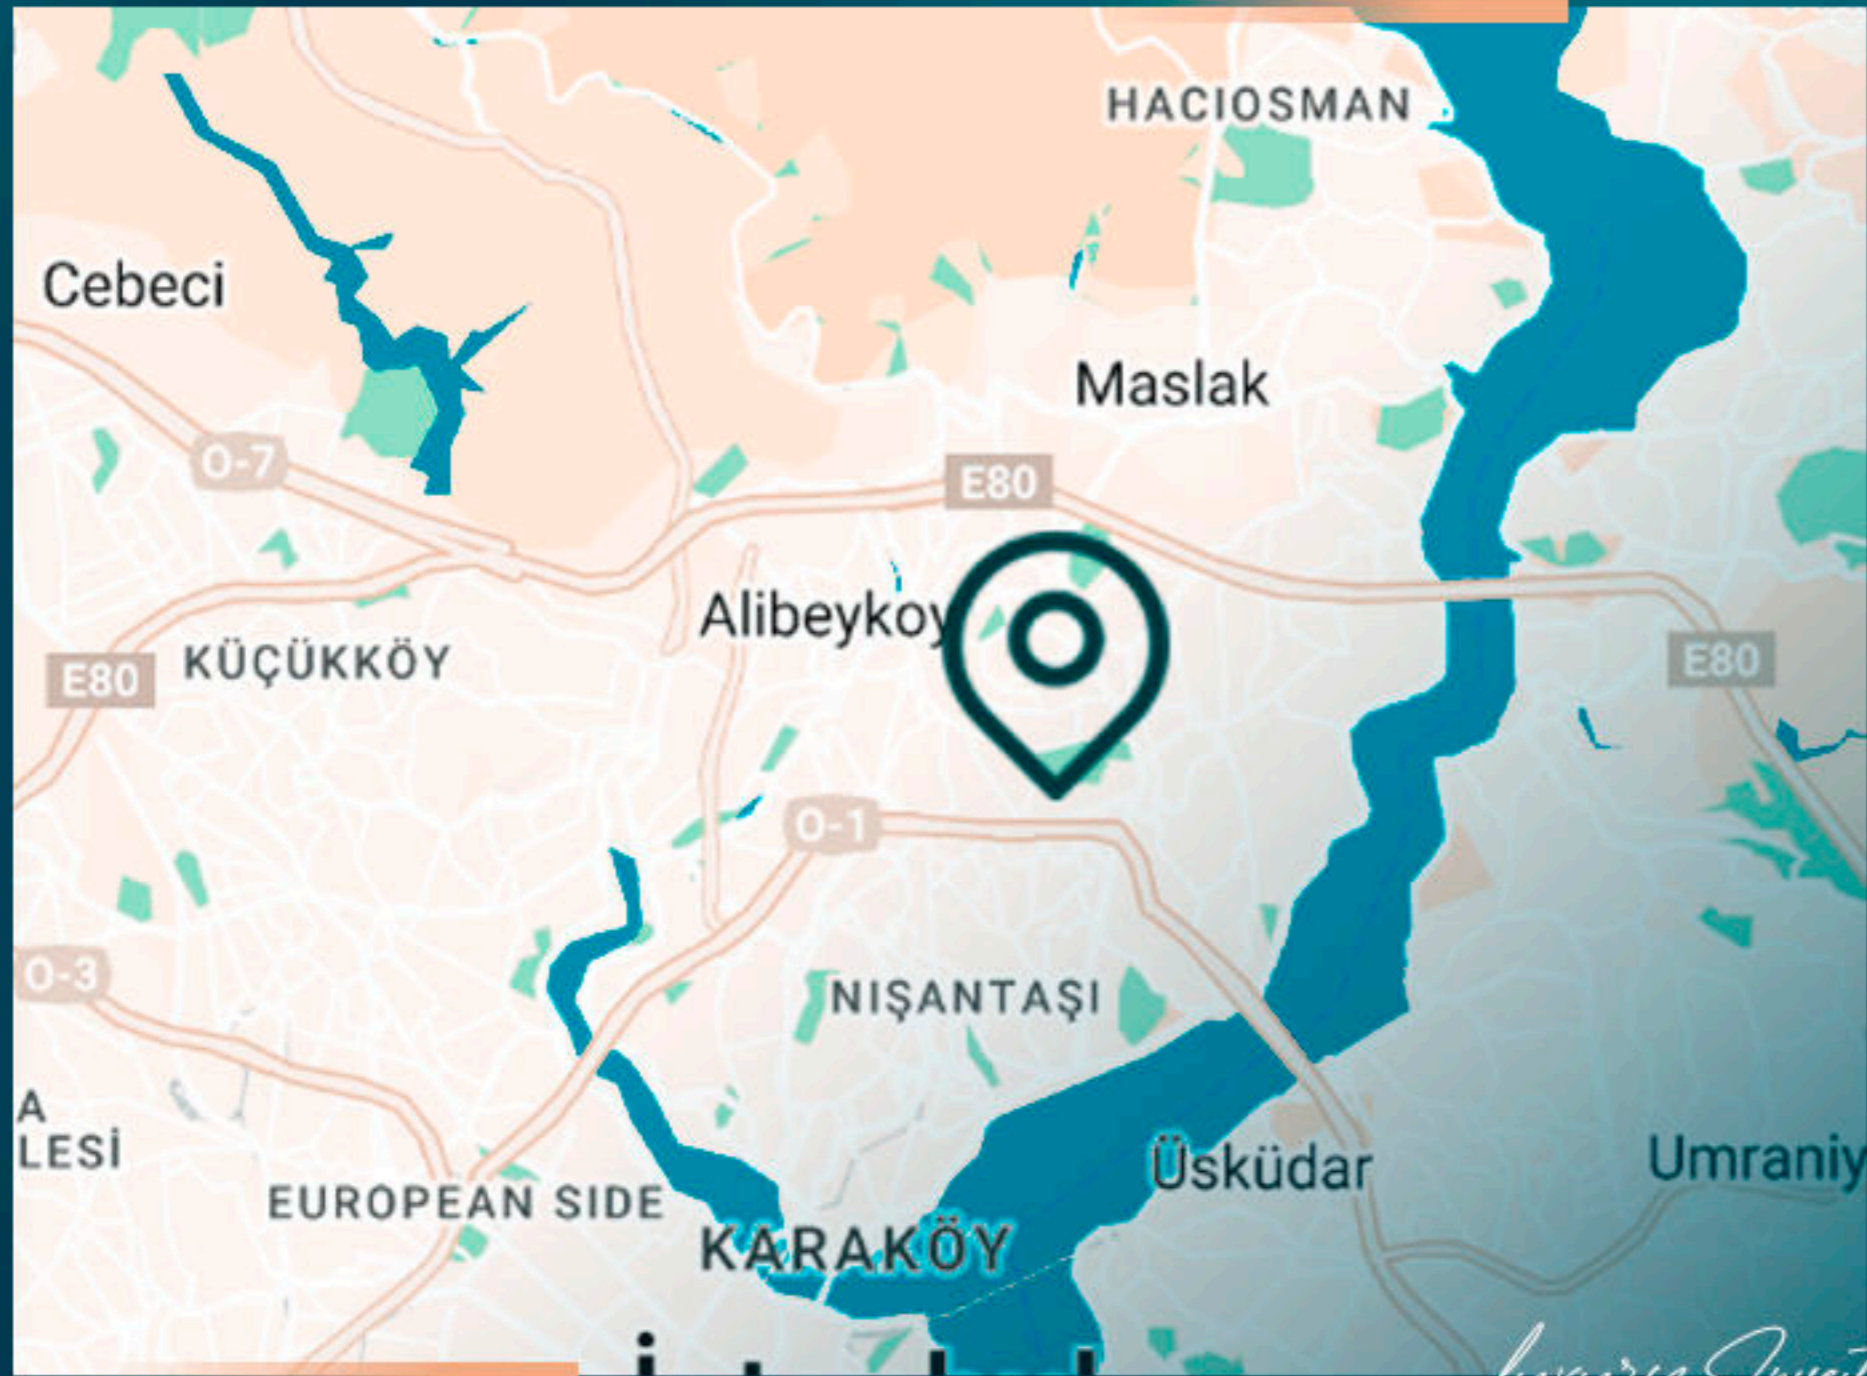

Luxury Investing

The project offers you easy access to all the places in the city within a walking distance from your home.

This project has a special location, 2 minutes away from Buyukdere street, the center of business and commerce, where the headquarters of the banks, skyscrapers, and international companies.

Levent area is considered as one of the most central locations in the city, and it is the intersection point of Istanbul's most prestigious shopping malls from Istinye Park to Zorlu.

PROPERTY LOCATION

It is 7 minutes away from the Bosphorus bridge
It is 7 minutes away from ITU university
It is 6 minutes away from Vadi Istanbul
It is 6 minutes away from Zorlu Center
It is 5 minutes away from Istinye Park Mall
It is 2 minutes away from Buyukdere street