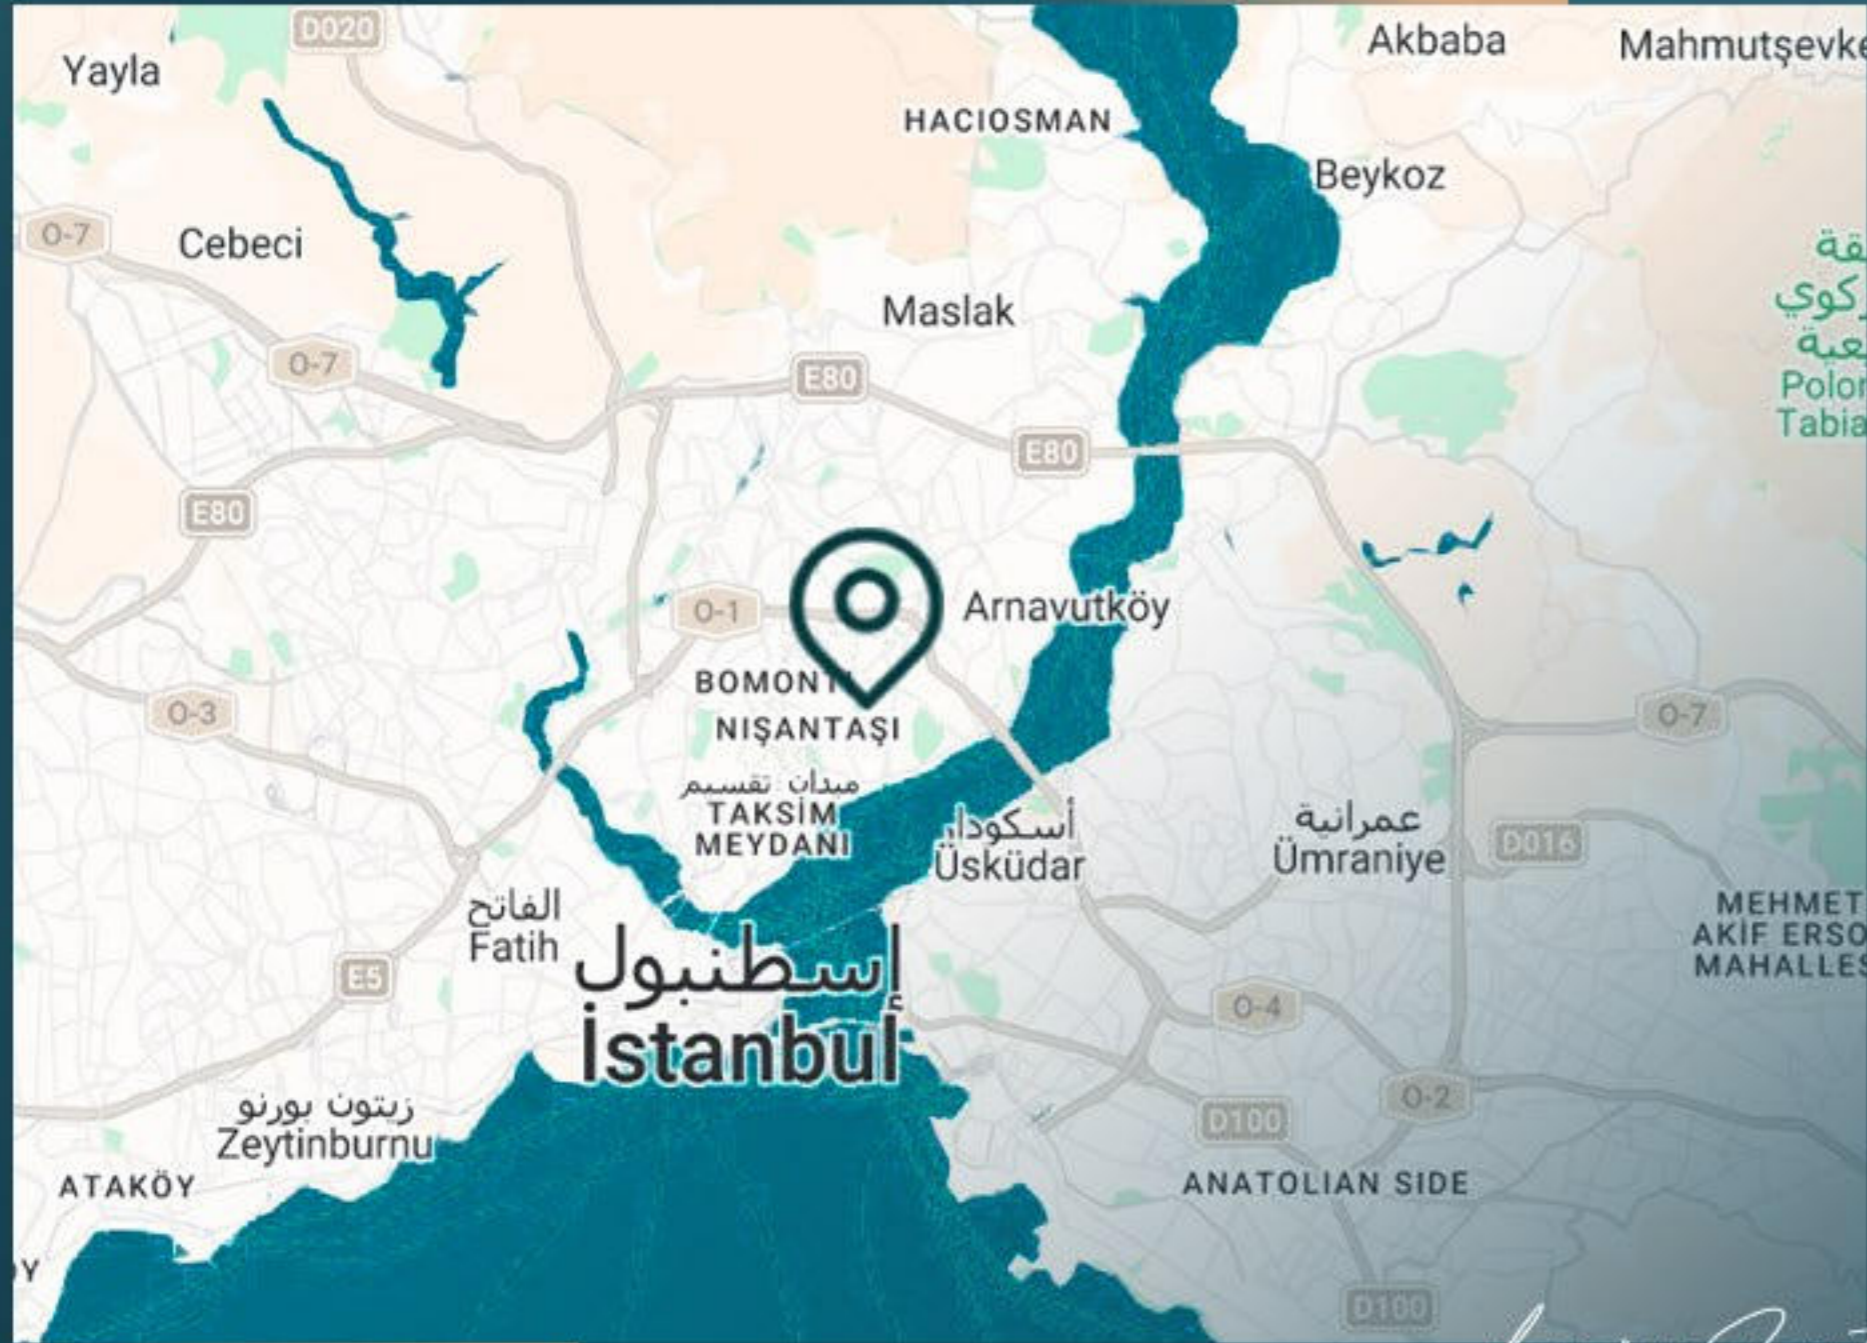

## PROPERTY LOCATION

The project enjoys a strategic central location in Nişantaşı, surrounded by Istanbul's key landmarks:

- Abdi İpekçi Street – 700 m
- City's Nişantaşı Mall – 950 m
- American Hospital – 50 m
- Maçka Park – 1 km
- Taksim Square – 3 km
- Beşiktaş – 1.5 km
- Zorlu Center – 5 km