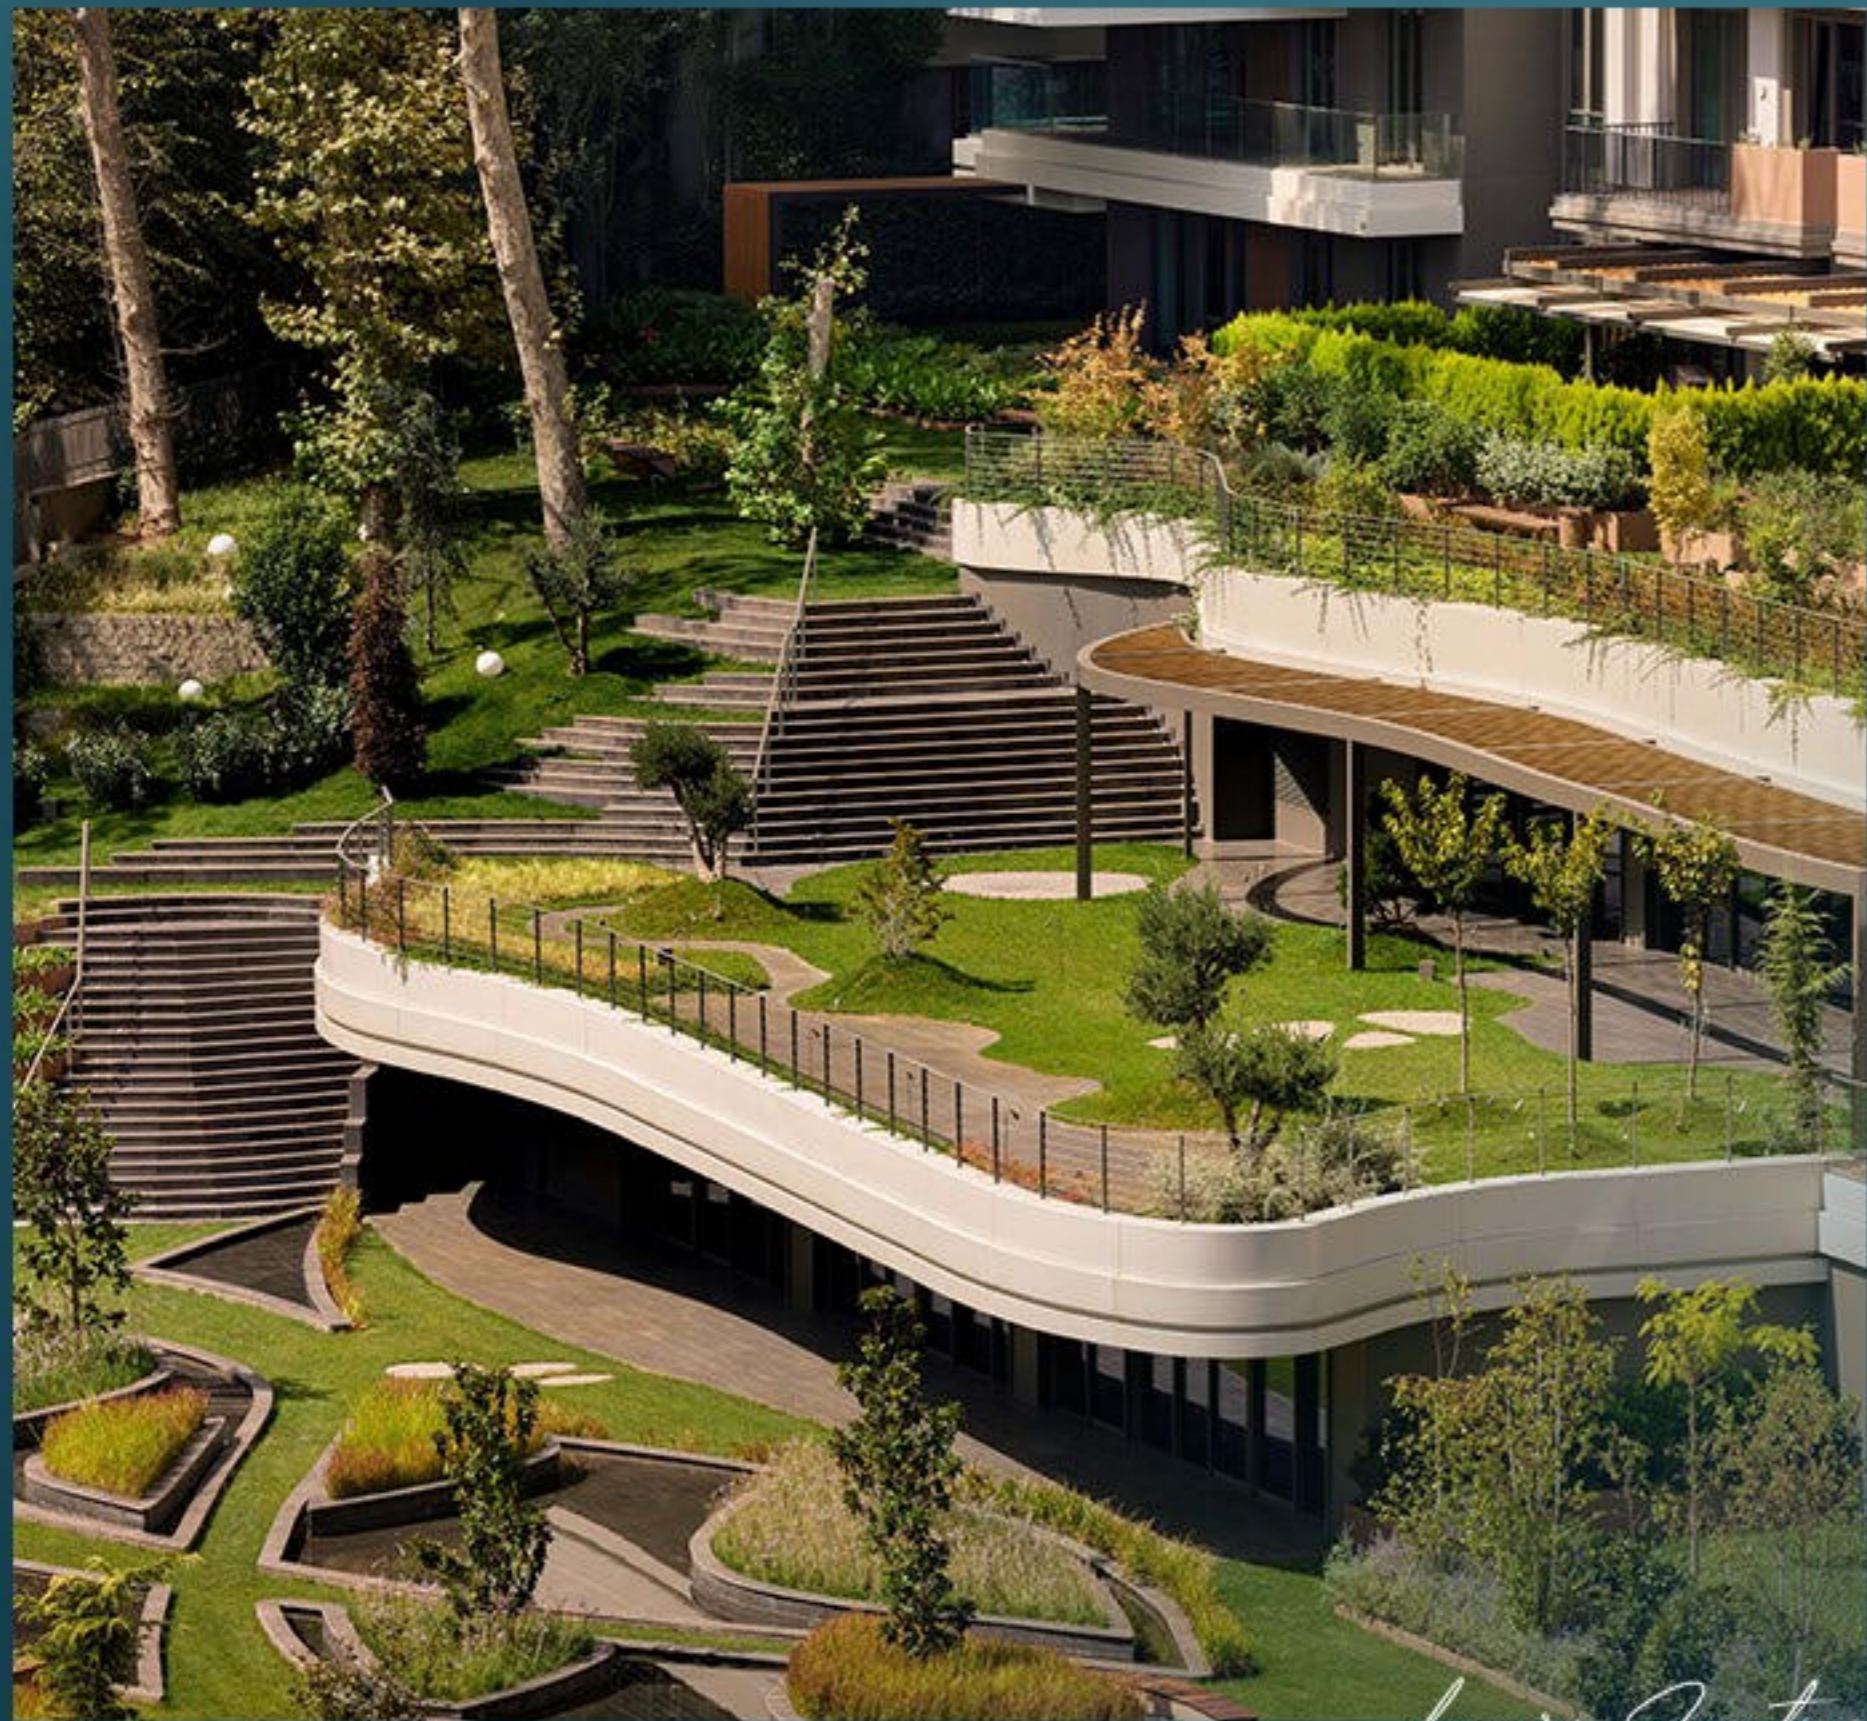

Luxury Investing

Amenities include:

Garden Villas and Terrace Villas – a first in Nişantaşı

Nişantaşı Lounge for social gatherings
Wellness Studios, Spa, Sauna, Pilates & Fitness Centers, and Entertainment Rooms

Golf Car Service for effortless access to designer boutiques nearby.