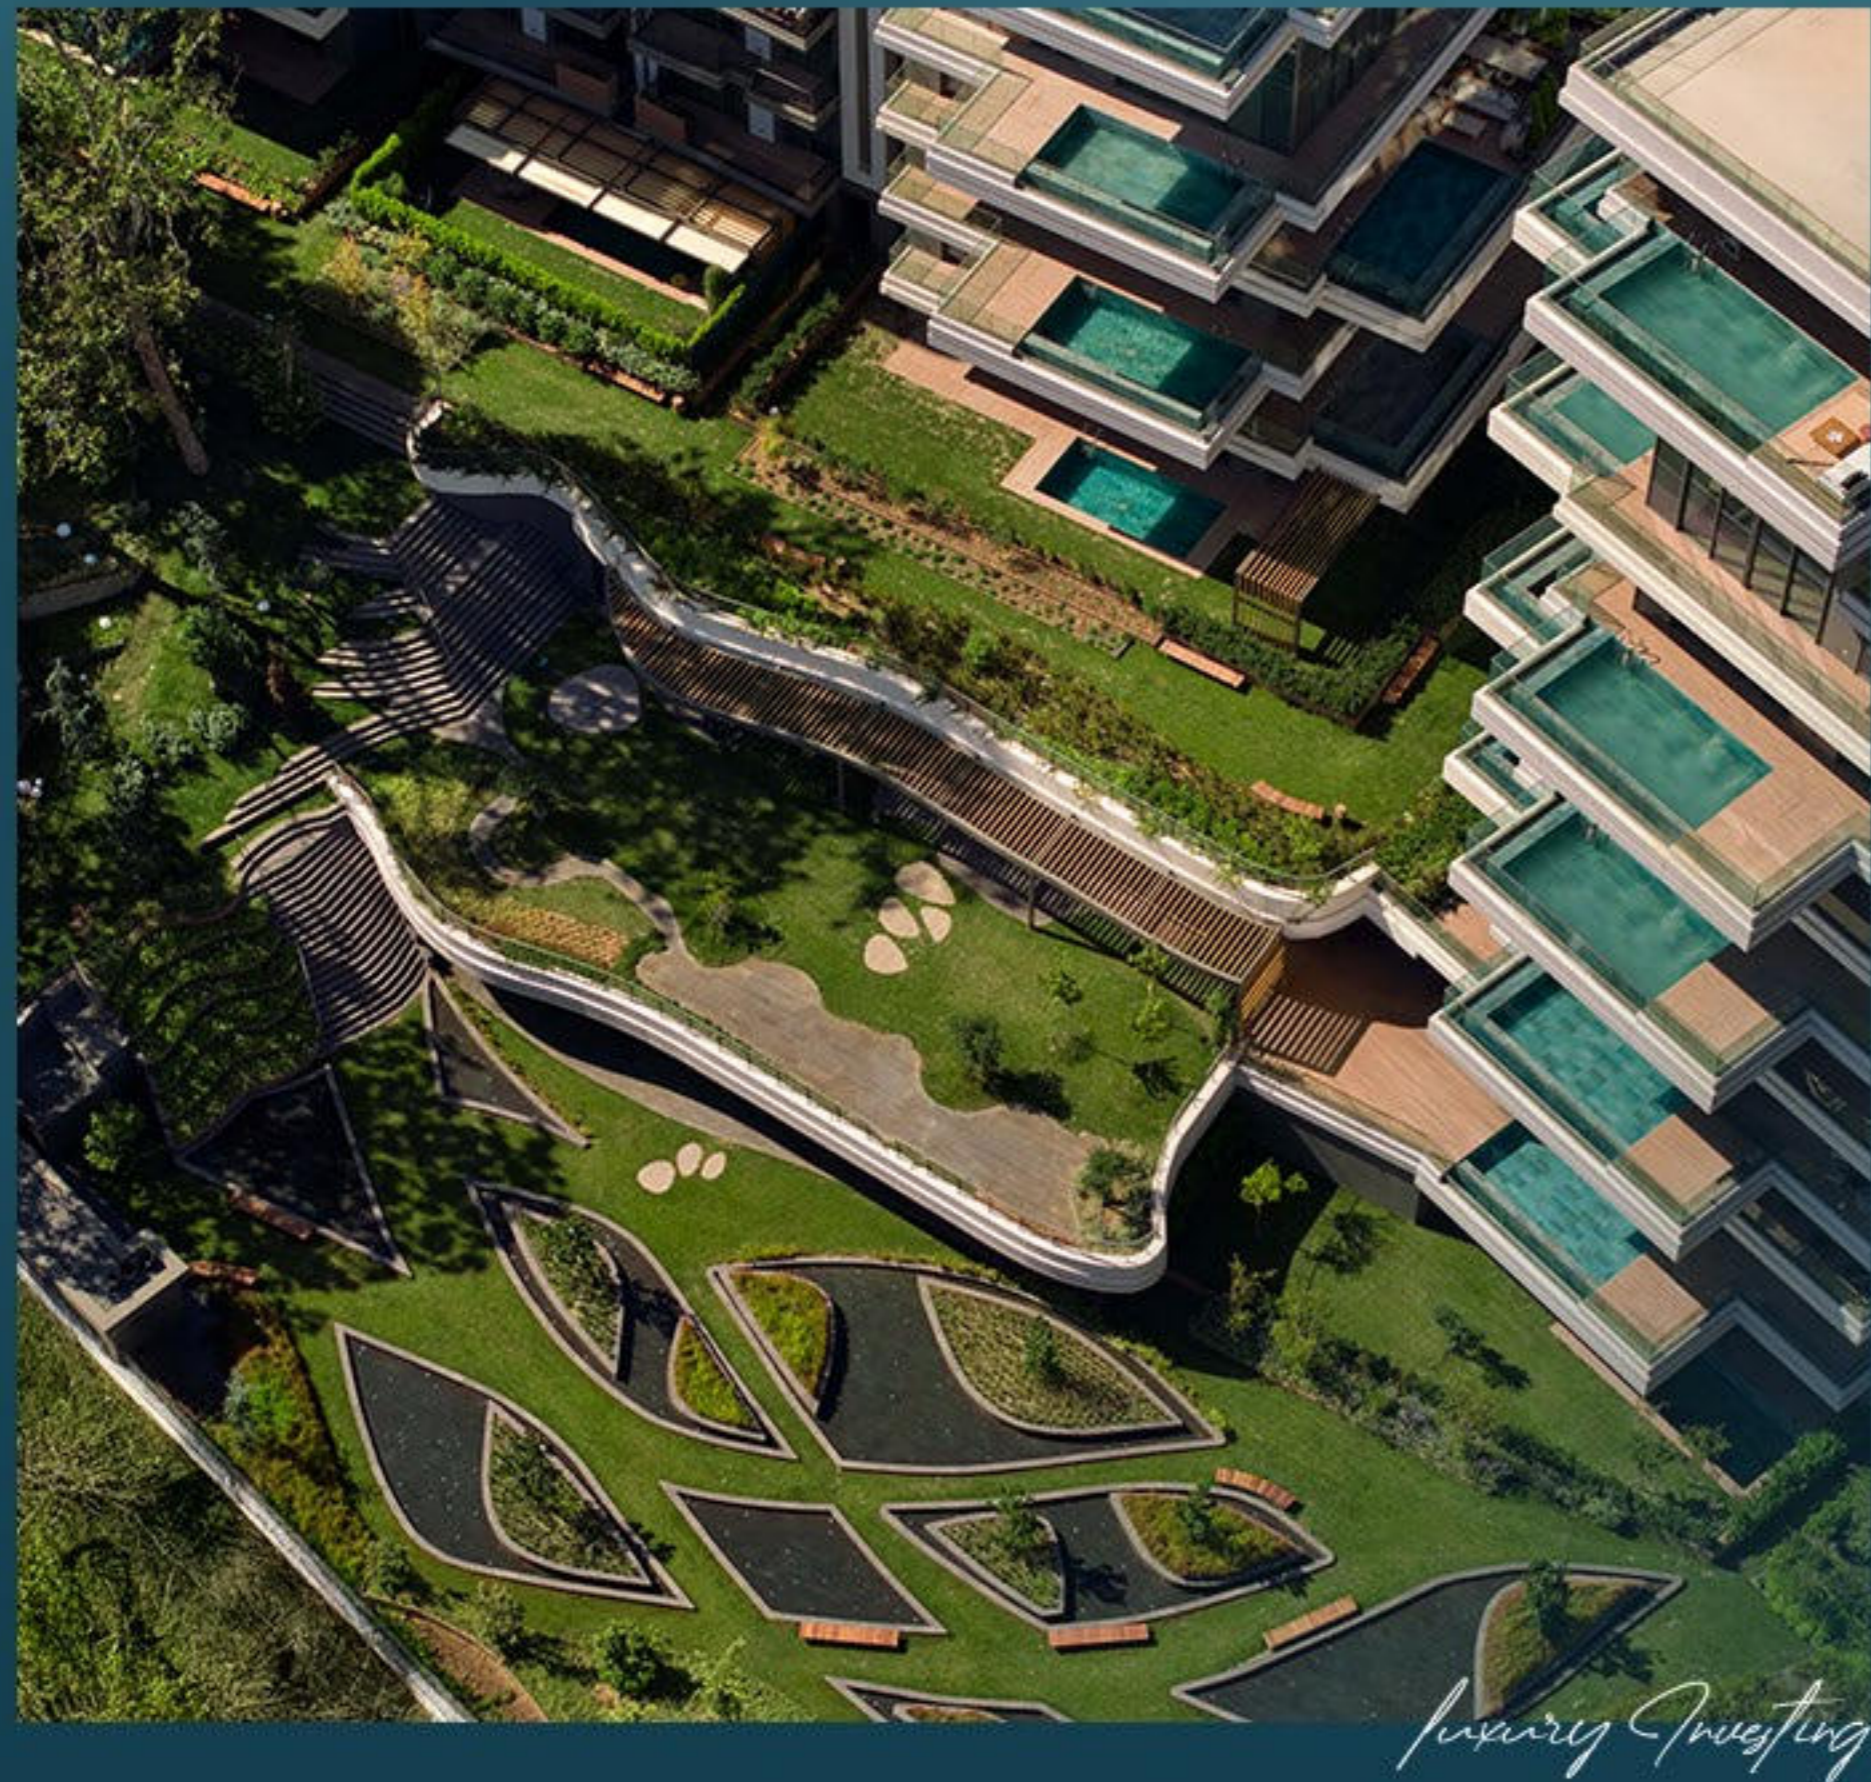

## PROPERTY DESCRIPTION

Located in the heart of Nişantaşı, one of Istanbul's most prestigious and elegant neighborhoods, Nişantaşı Koru redefines luxury living.

Developed in collaboration between Emlak Konut and DAP Yapı, the project introduces a new standard of contemporary luxury — where refined architecture meets nature and elite living in a truly exceptional experience.

## PROPERTY LOCATION

The project enjoys a strategic central location in Nişantaşı, surrounded by Istanbul's key landmarks:

- Abdi İpekçi Street – 700 m
- City's Nişantaşı Mall – 950 m
- American Hospital – 50 m
- Maçka Park – 1 km
- Taksim Square – 3 km
- Beşiktaş – 1.5 km
- Zorlu Center – 5 km