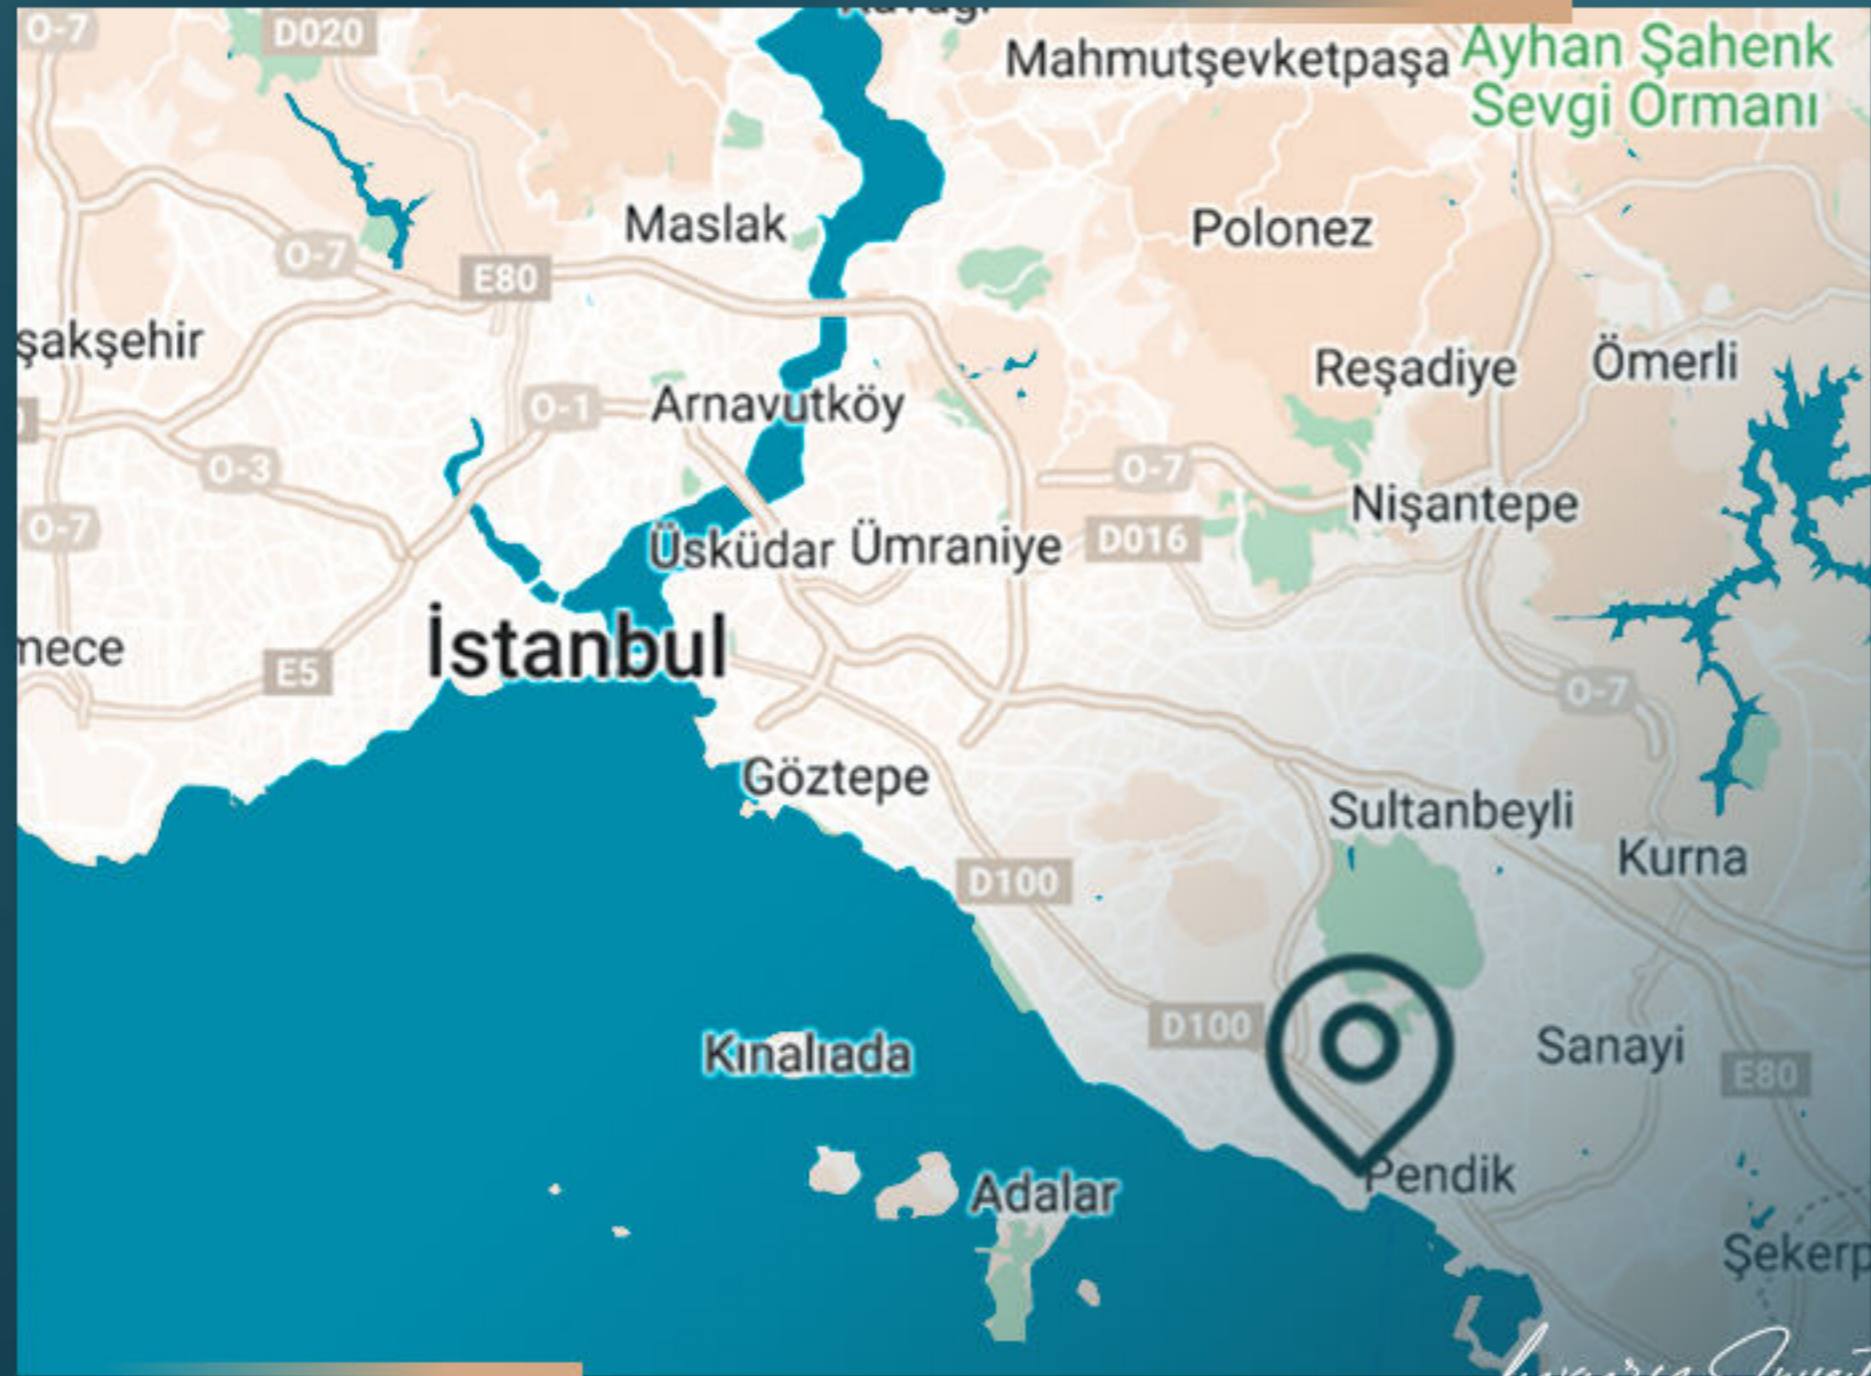

Property Investing

PROPERTY LOCATION

It is 10 km away from Sabiha Airport

It is 2 km away from Marmaray metro

It is 1 km away from E5 highway

It is 2 km away from Medipol Hospital

It is 17 km away from Bilfen College

It is 6 km away from Bahcesehir College

It is 17 km away from Sabanci University

It is 6 km away from Viaport Marina Mall

It is 6 km away from Ikea