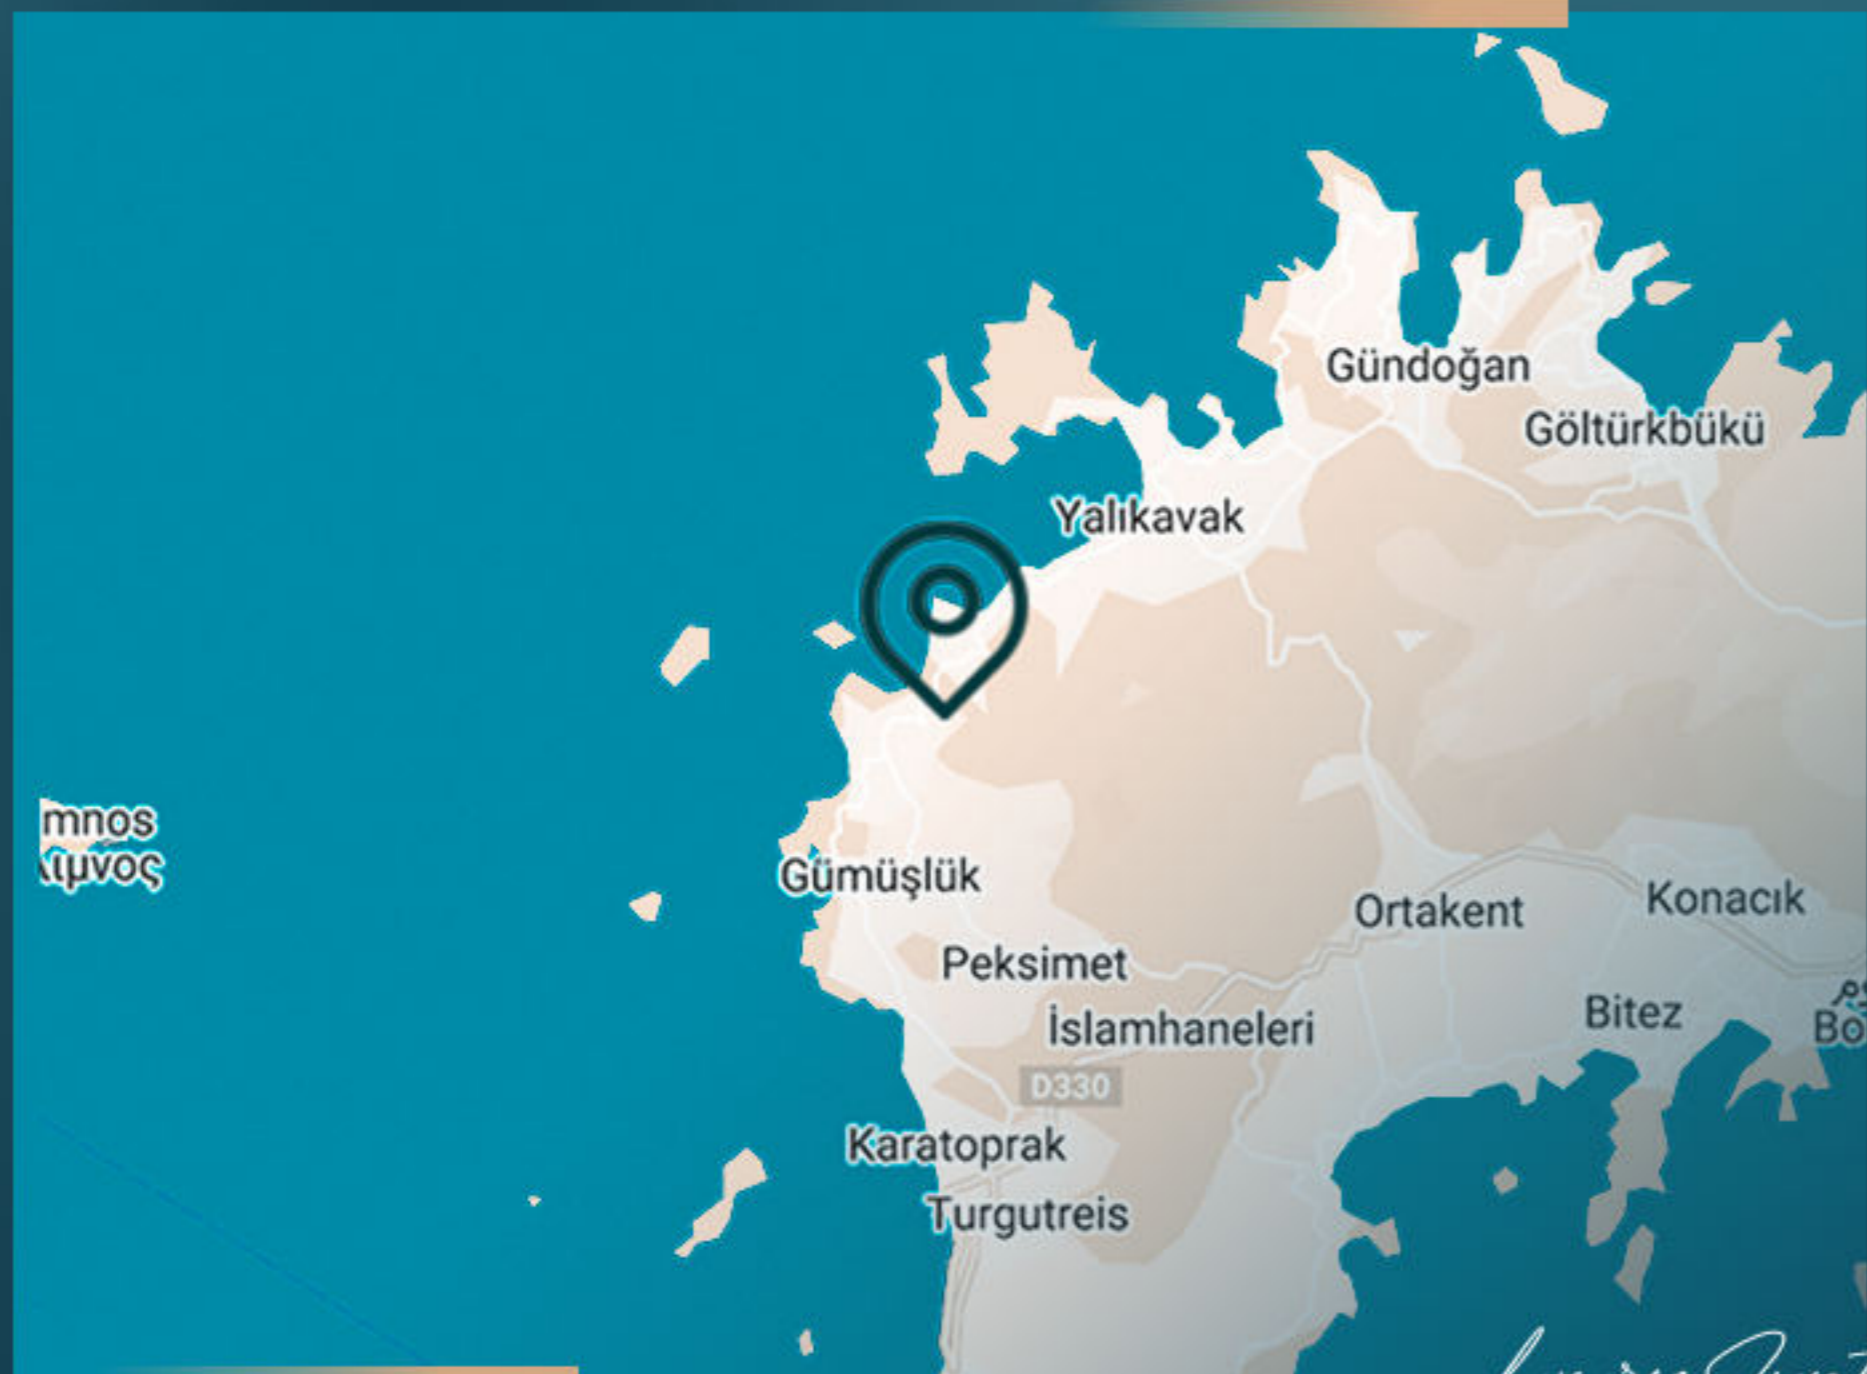

LS170: LIMITED LUXURY
VILLAS IN BODRUM
NEAR THE SEA

Bodrum, Turkey

LS LUXURY
SIGNATURE

Luxury Investing

REAL ESTATE INVESTMENT

Luxury Investing

PROPERTY DESCRIPTION

The project is located in Bodrum, the land of the infinite blue.

You can find your dream life in Bodrum, at the heart of life, sea, and fun, in this project.

Luxury Investing

The project is situated in a very special location, with its breathtaking view overlooking Bodrum Castle, marina, city, nature and Kos Island.

The project is being realized on a wide land of 17.443 sqm with a magnificent view at the heart of Bodrum, in Yokusbasi district.

Luxury Investing

With its proximity to Bodrum's most beautiful beaches, the best clubs and restaurants, it allows you to experience a lively life and a great peace at the same time.

The project is only 10 minutes walking distance from the center of Bodrum, which provides easy access to all the services of the city.

mnos
μνος

Luxury Investing

PROPERTY LOCATION

- It is 500 meters away from hospitals
- It is 1 km away from the city center
- It is 1.4 km away from the marina
- It is 1.8 km away from Milta Marina
- It is 30 km away from the airport