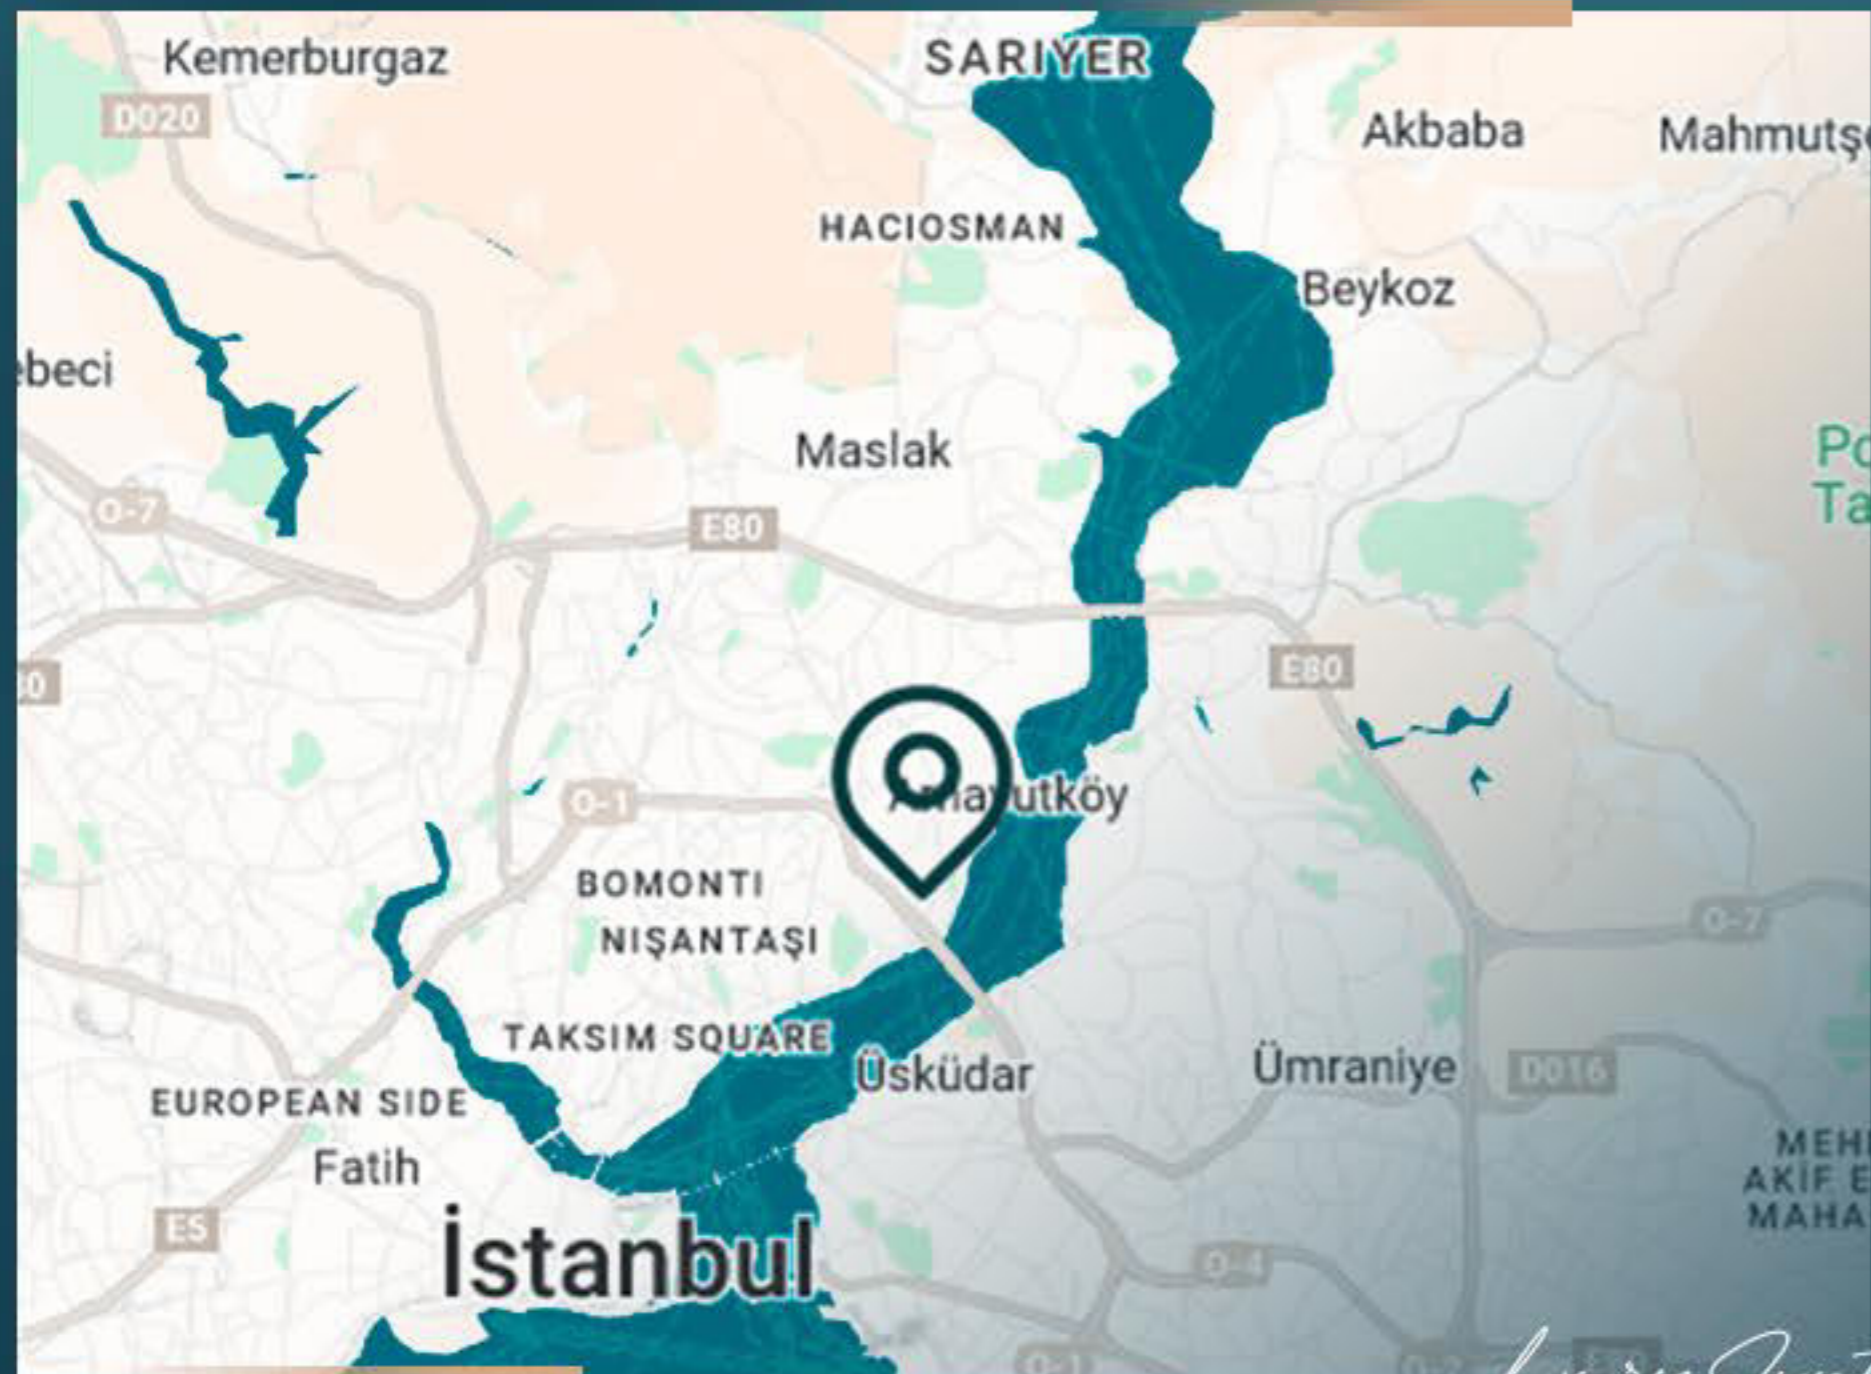

REAL ESTATE INVESTMENT

luxury investing

PROPERTY LOCATION

- It is 5 minutes away from the Bosphorus
- It is 5 minutes away from Ortakoy
- It is 5 minutes away from Zorlu Center Mall
- It is 10 minutes away from Nisantasi
- It is 10 minutes away from Dolmabahce Palace