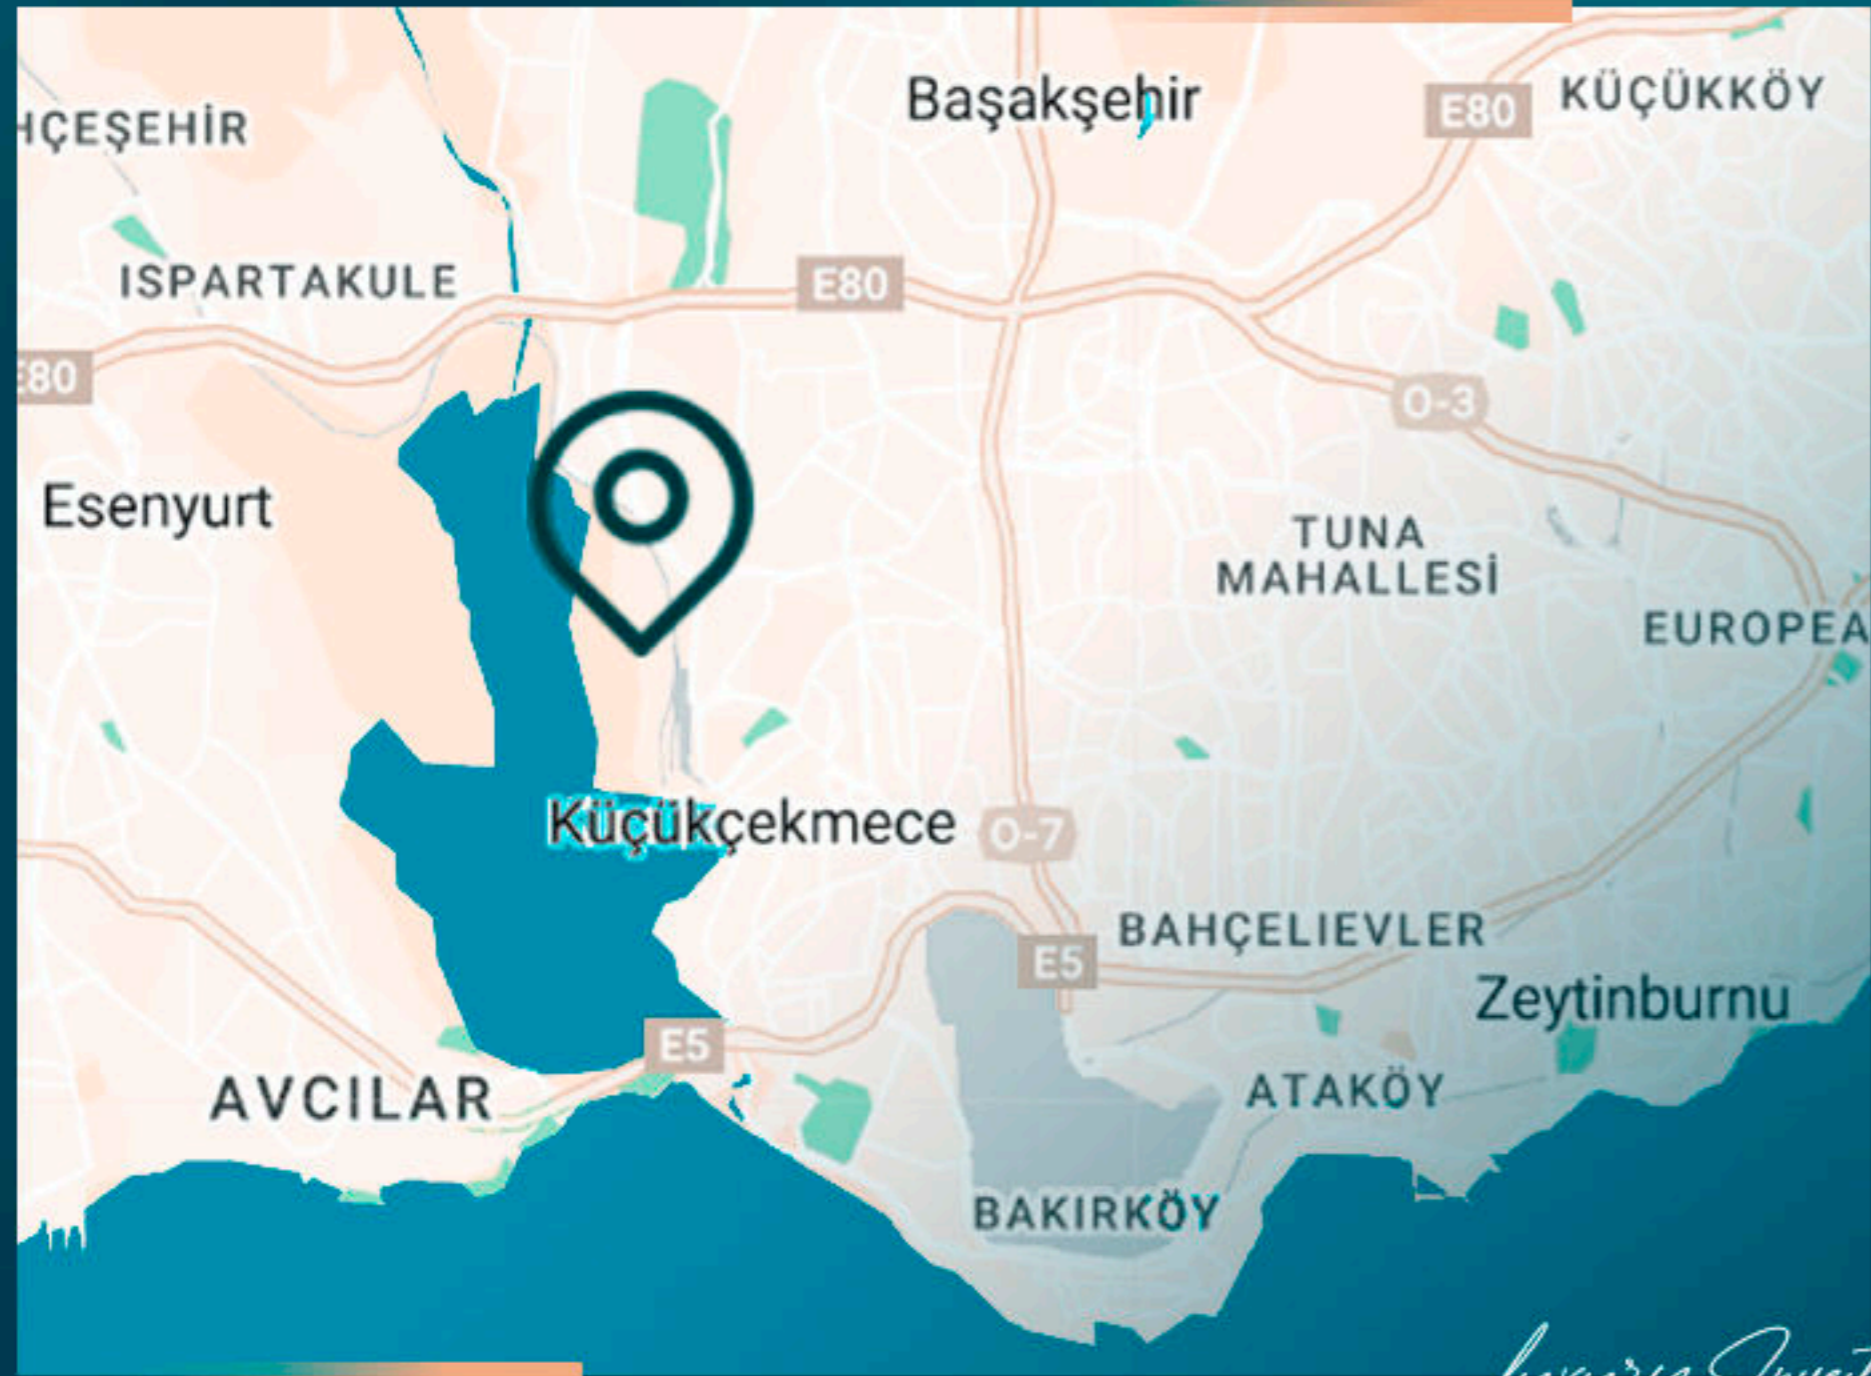

Luxury Investing

PROPERTY LOCATION

It is 25 minutes away from Istanbul Airport
It is 20 minutes away from Mall of Istanbul
It is 15 minutes away from Ataturk Airport
It is 15 minutes away from Aqua Florya Mall
It is 15 minutes away from Aydin University
It is 5 minutes away from the metro station
It is 5 minutes away from the E5 highway