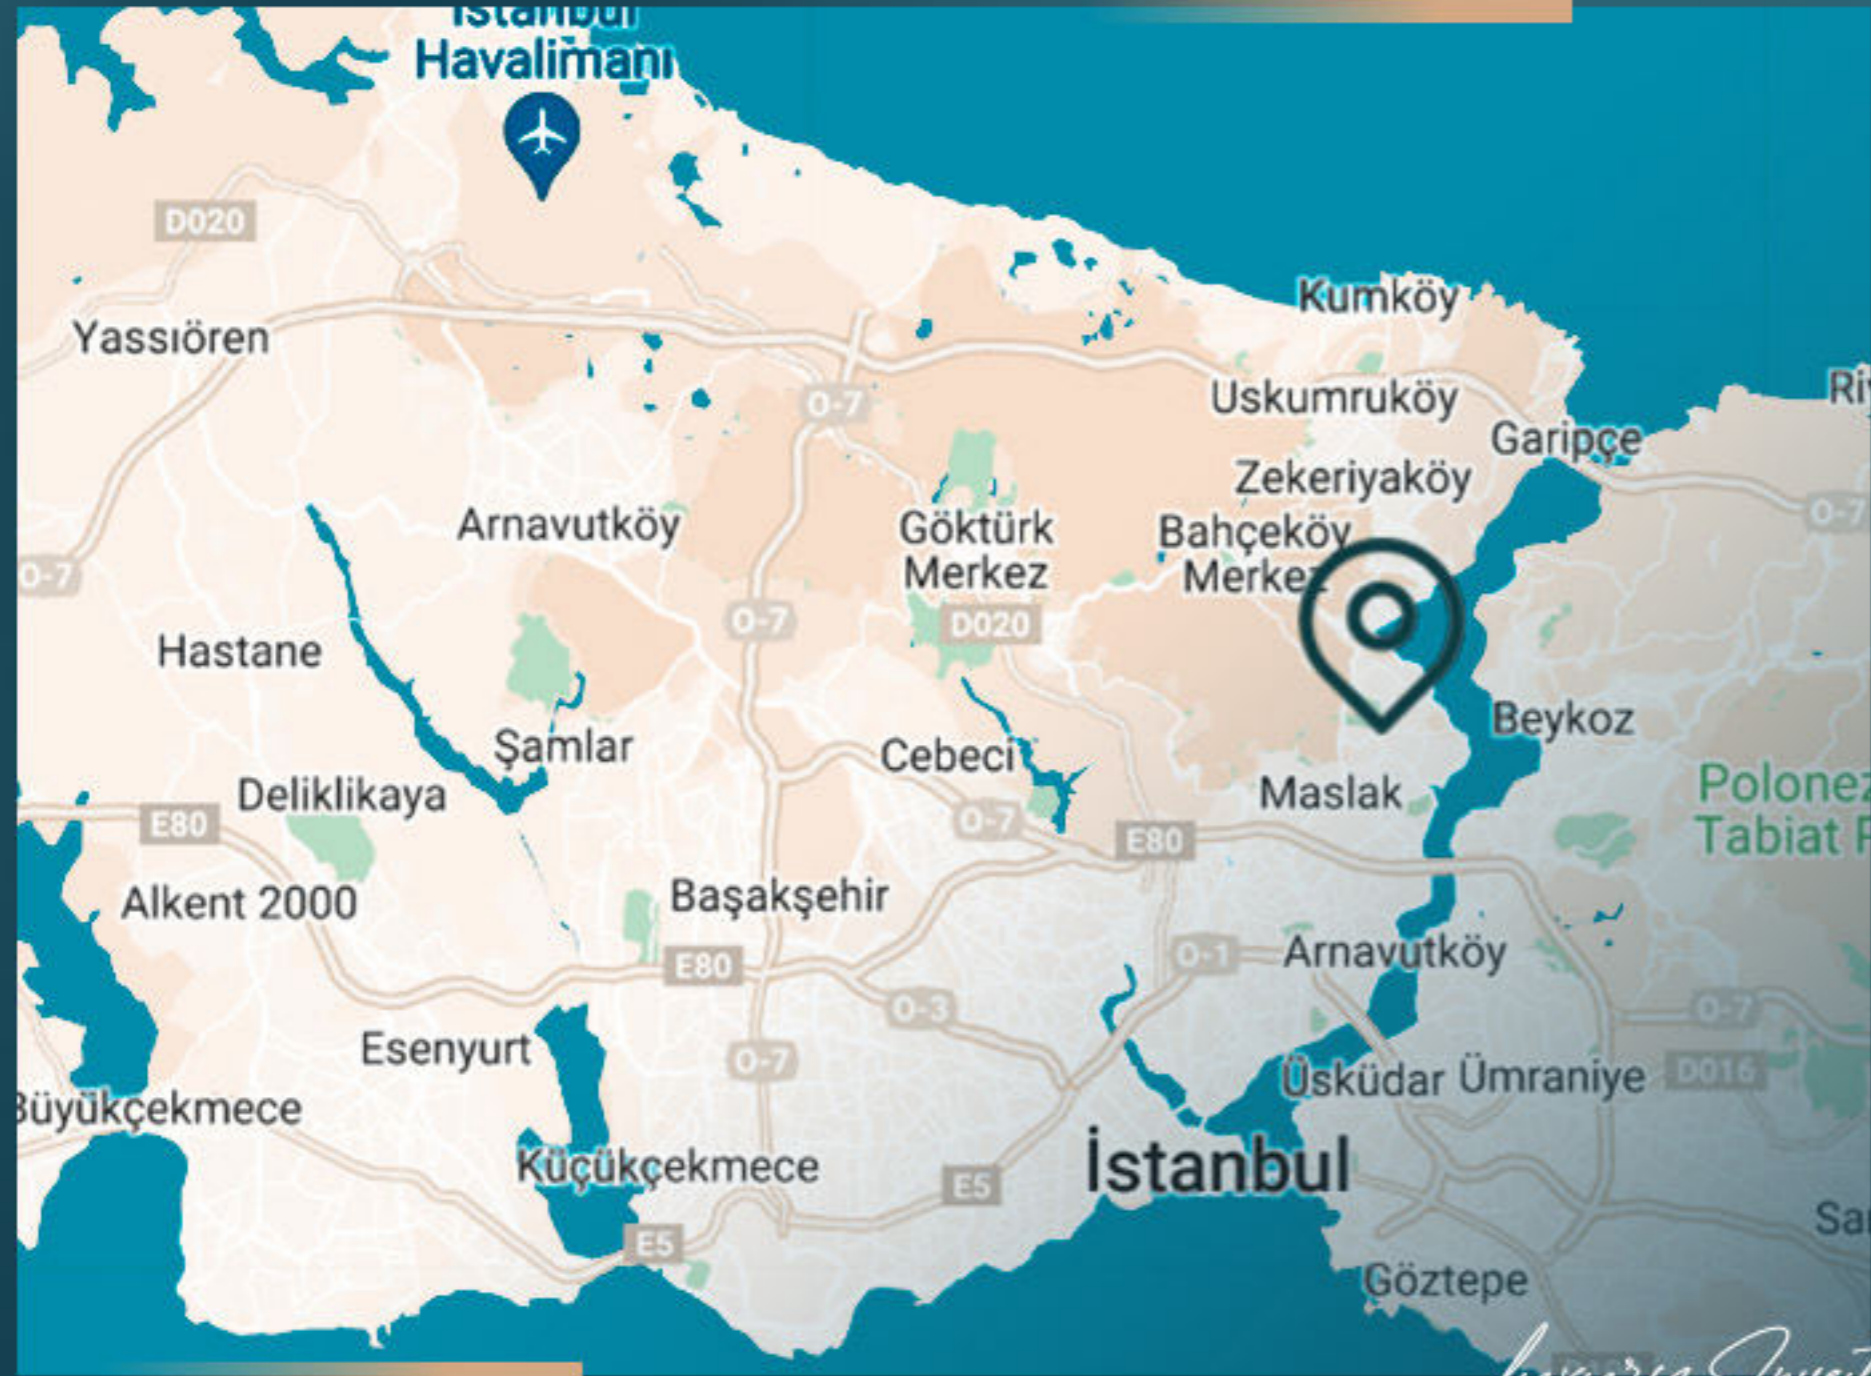

What distinguishes this project is the strategic location, only 15 minutes away from Istanbul Airport.

Luxury Investing

The beautiful green forests of Istanbul, such as Belgrade, Kemerburgaz, Gokturk Golet, and walking parks, are located within walking distance from the project.

Property Investing

PROPERTY LOCATION

- It is 12 minutes away from the metro station
- It is 15 minutes away from Istanbul Airport
- It is 15 minutes away from Vadi Istanbul Mall
- It is 15 minutes away from Atlas University
- It is 10 minutes away from E80 highway
- It is 5 minutes away from Kemer Country Golf Club
- It is 5 minutes away from hospitals
- It is 5 minutes away from schools