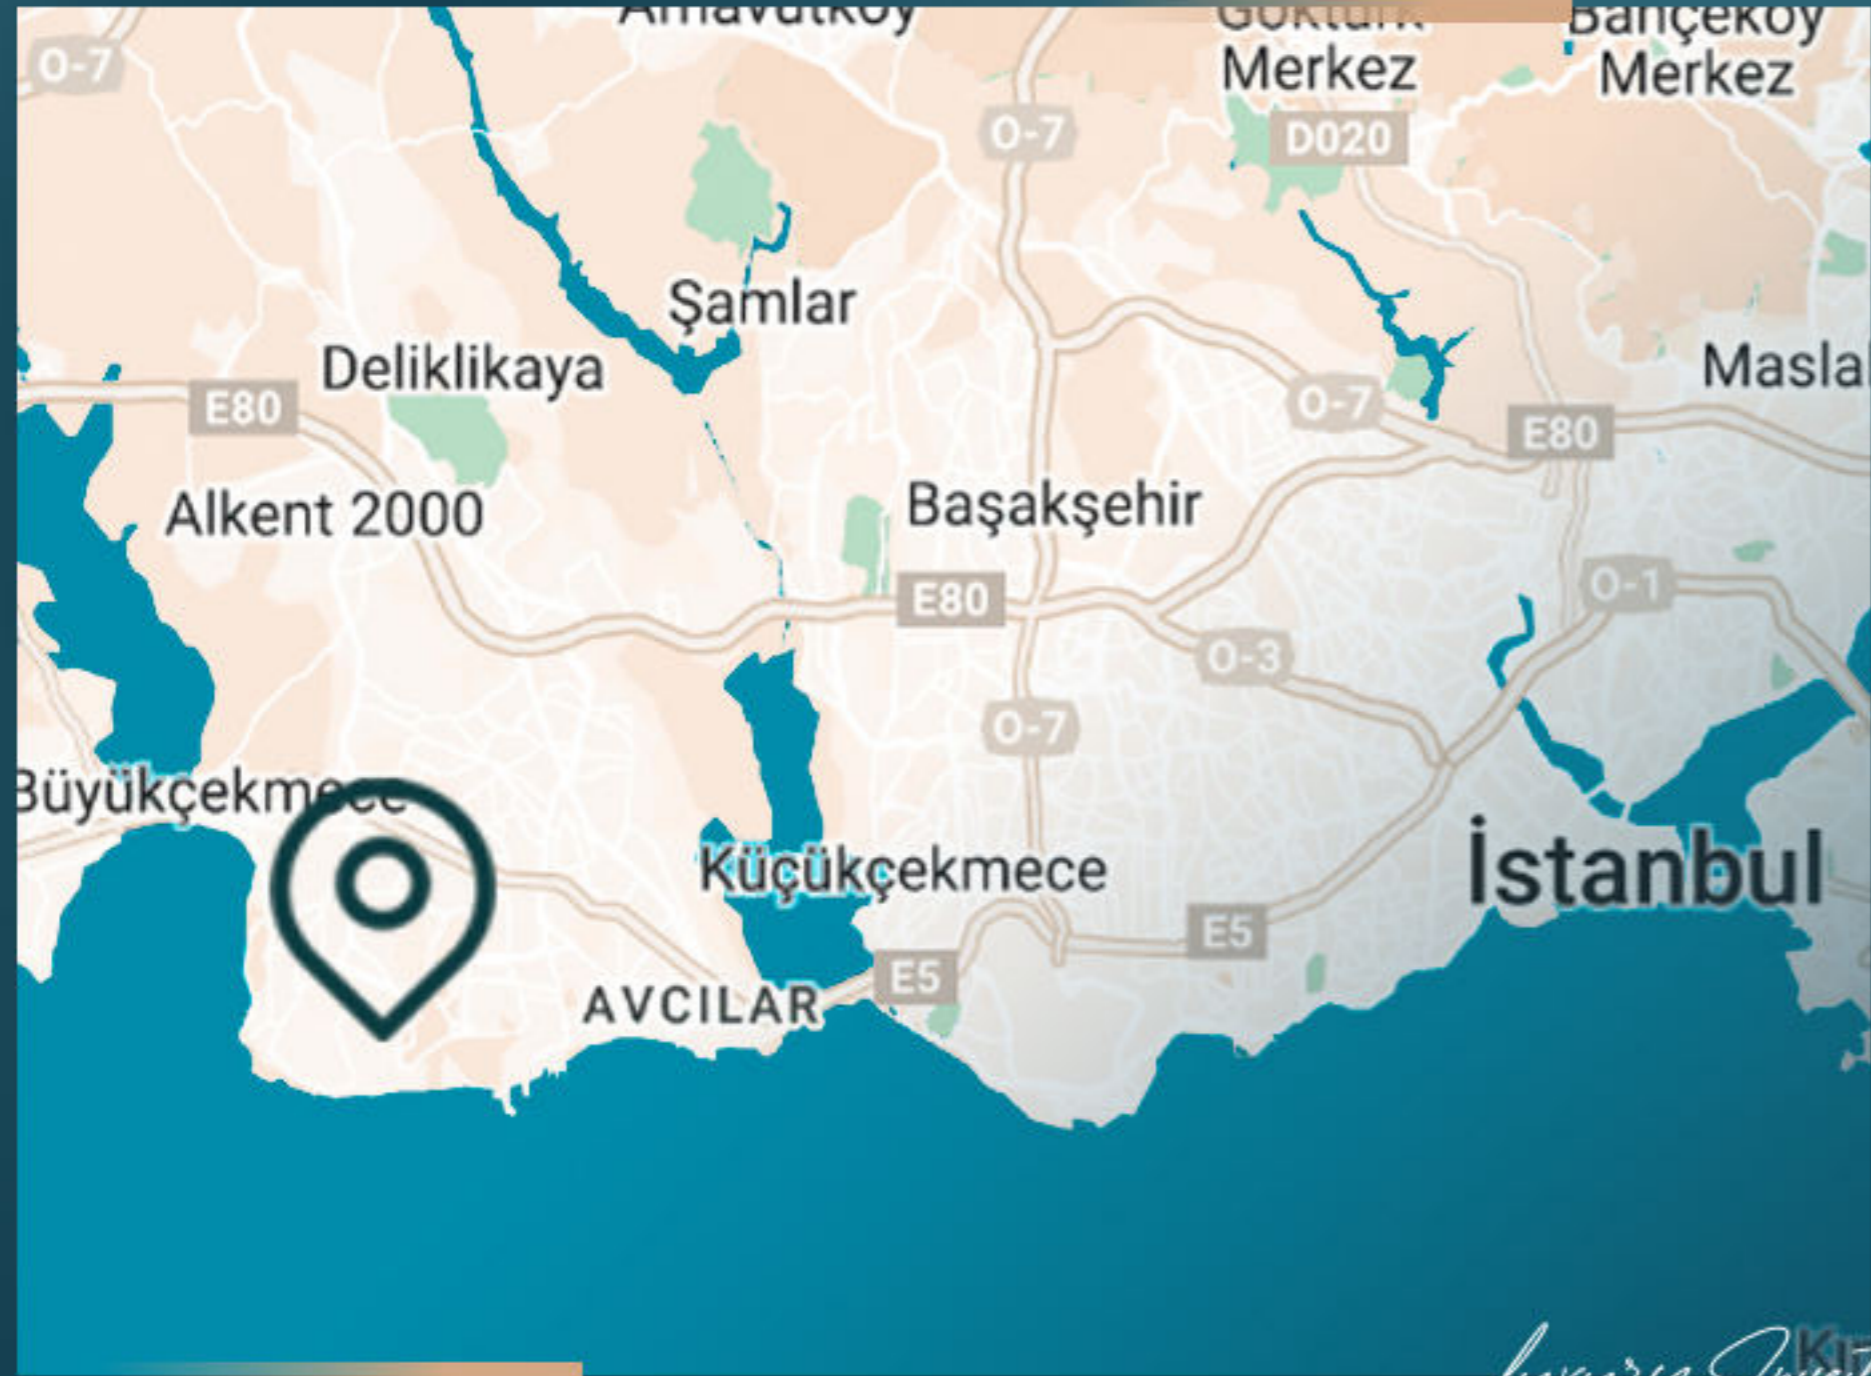

REAL ESTATE INVESTMENT

PROPERTY LOCATION

- It is 5 minutes away from West Istanbul Marina
- It is 10 minutes away from the Highway
- It is 15 minutes away from the Metrobus
- It is 20 minutes away from shopping malls
- It is 20 minutes away from universities