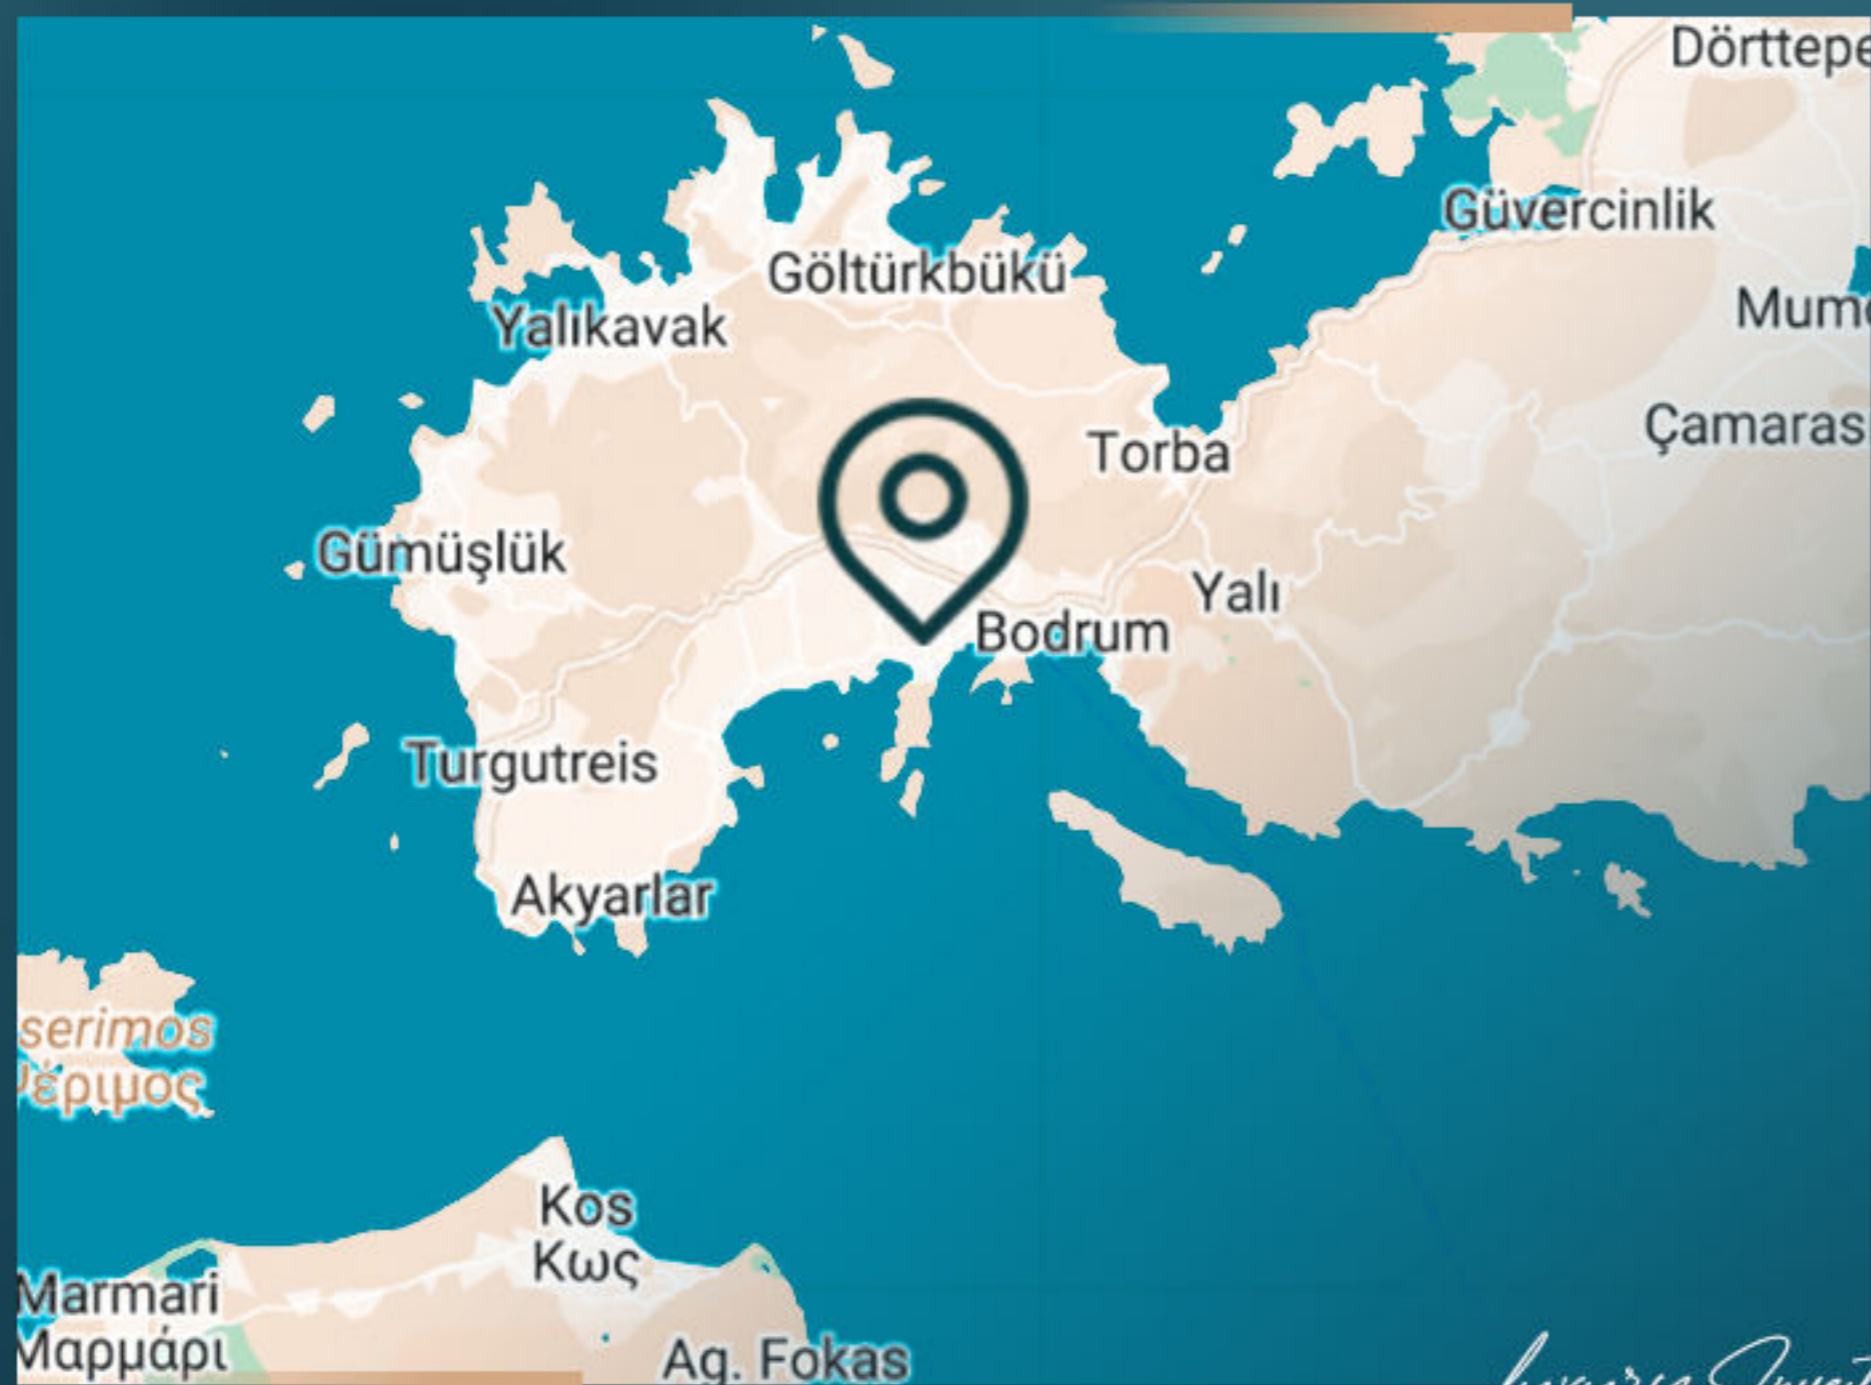

This stunning project is located in the heart of Bodrum, one of the most sought-after tourist destinations in the region, known for its beautiful beaches, clear blue waters, and ancient ruins.

Luxury Investing

REAL ESTATE INVESTMENT

PROPERTY LOCATION

It is 500 m away from the Ritz Carlton

It is 4 km away from Yalikavak Marina

It is 19 km away from Bodrum Marina

It is 12 km away from Midtown Shopping Mall

It is 19 km away from Oasis Shopping Mall