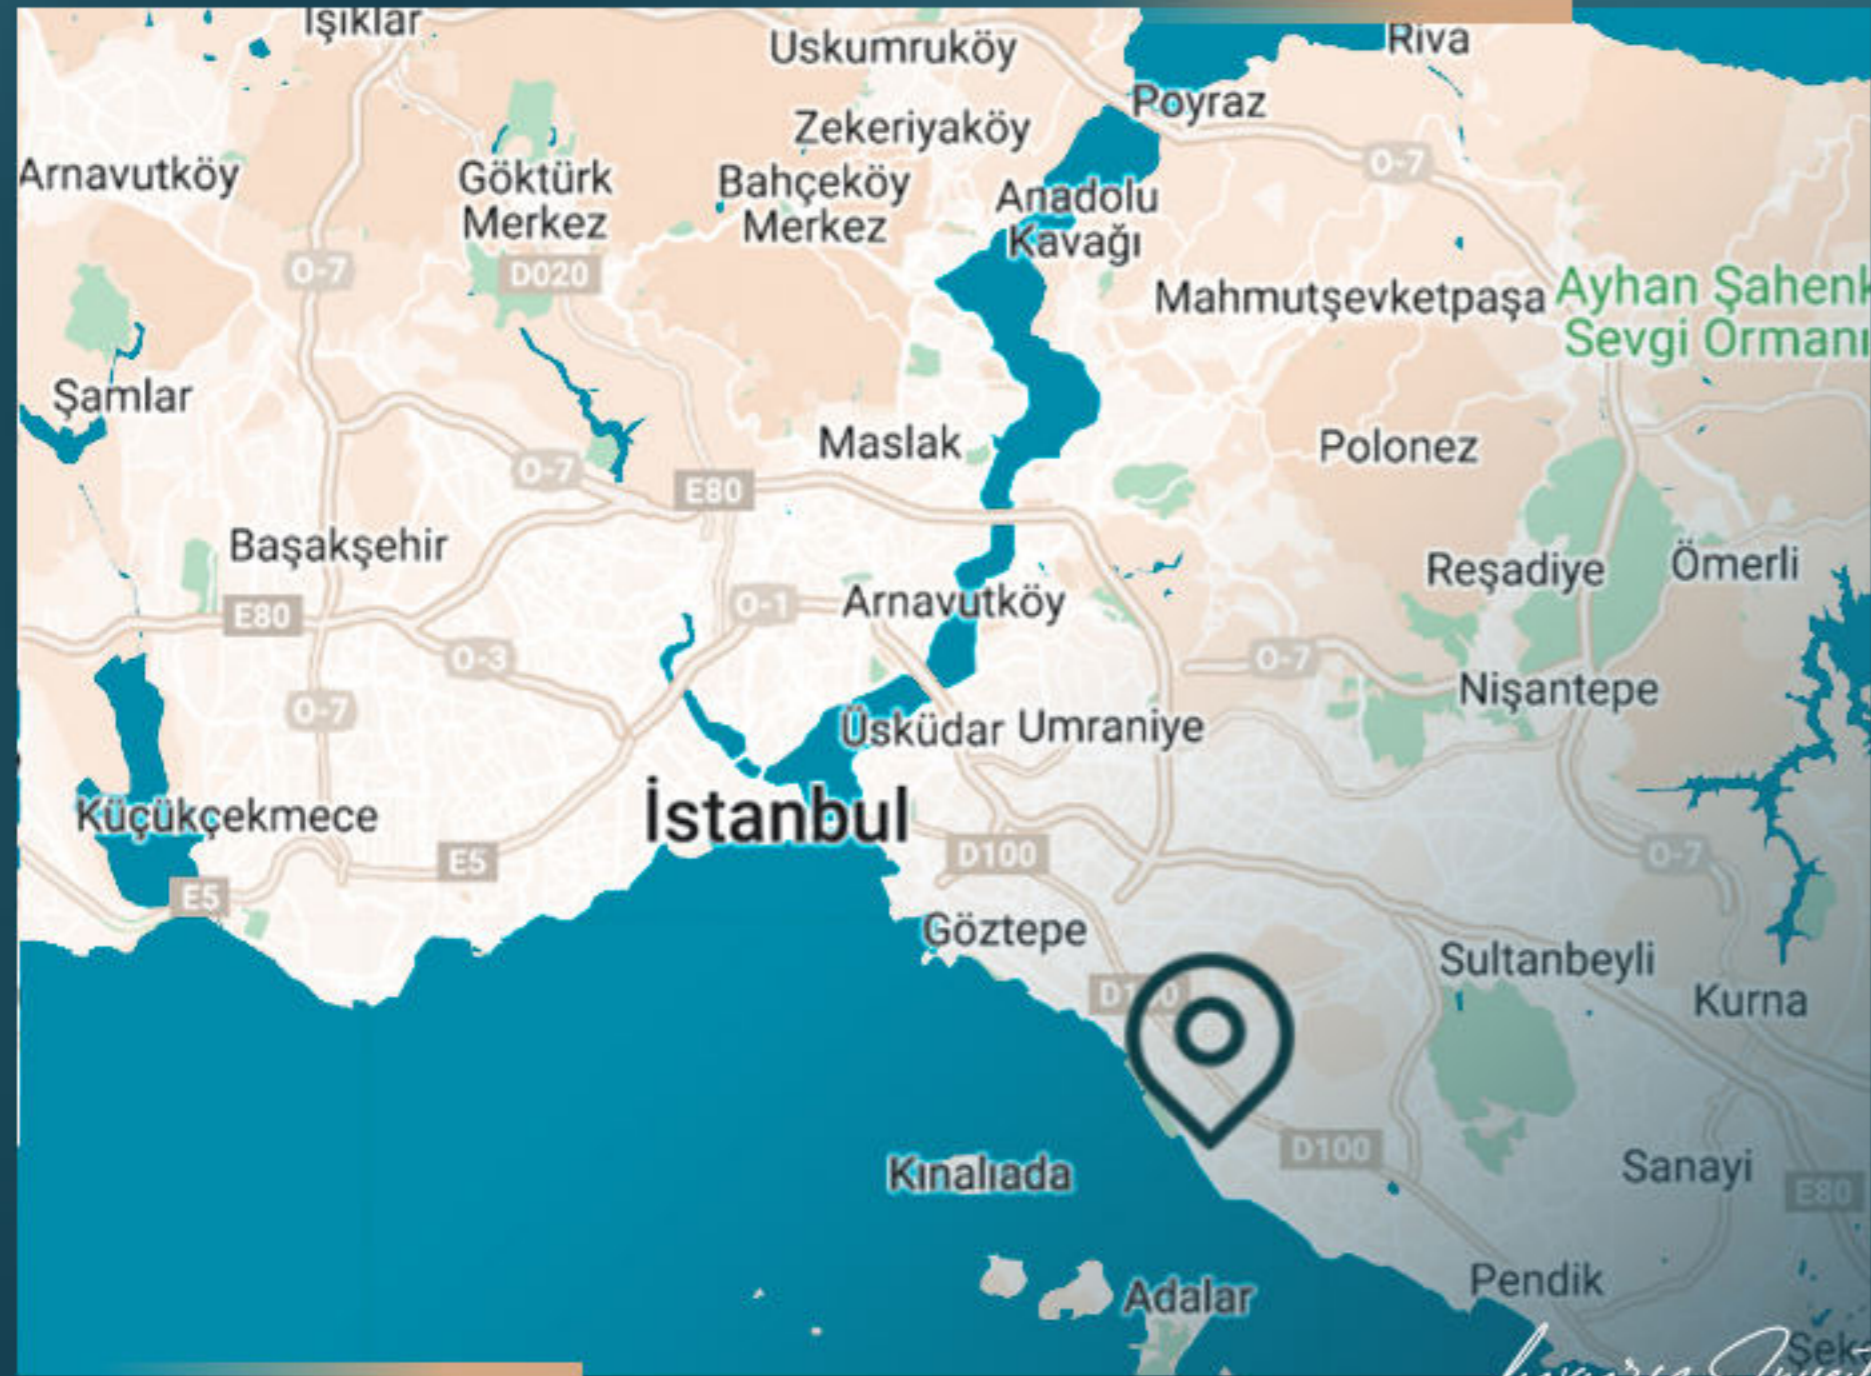

REAL ESTATE INVESTMENT

Property Investing

PROPERTY LOCATION

- It is 1 minute away from metro station
- It is 3 minutes away from shopping malls
- It is 3 minutes away from the coast
- It is 20 minutes away from Sabiha Airport
- It is 25 minutes away from Bosphorus bridge