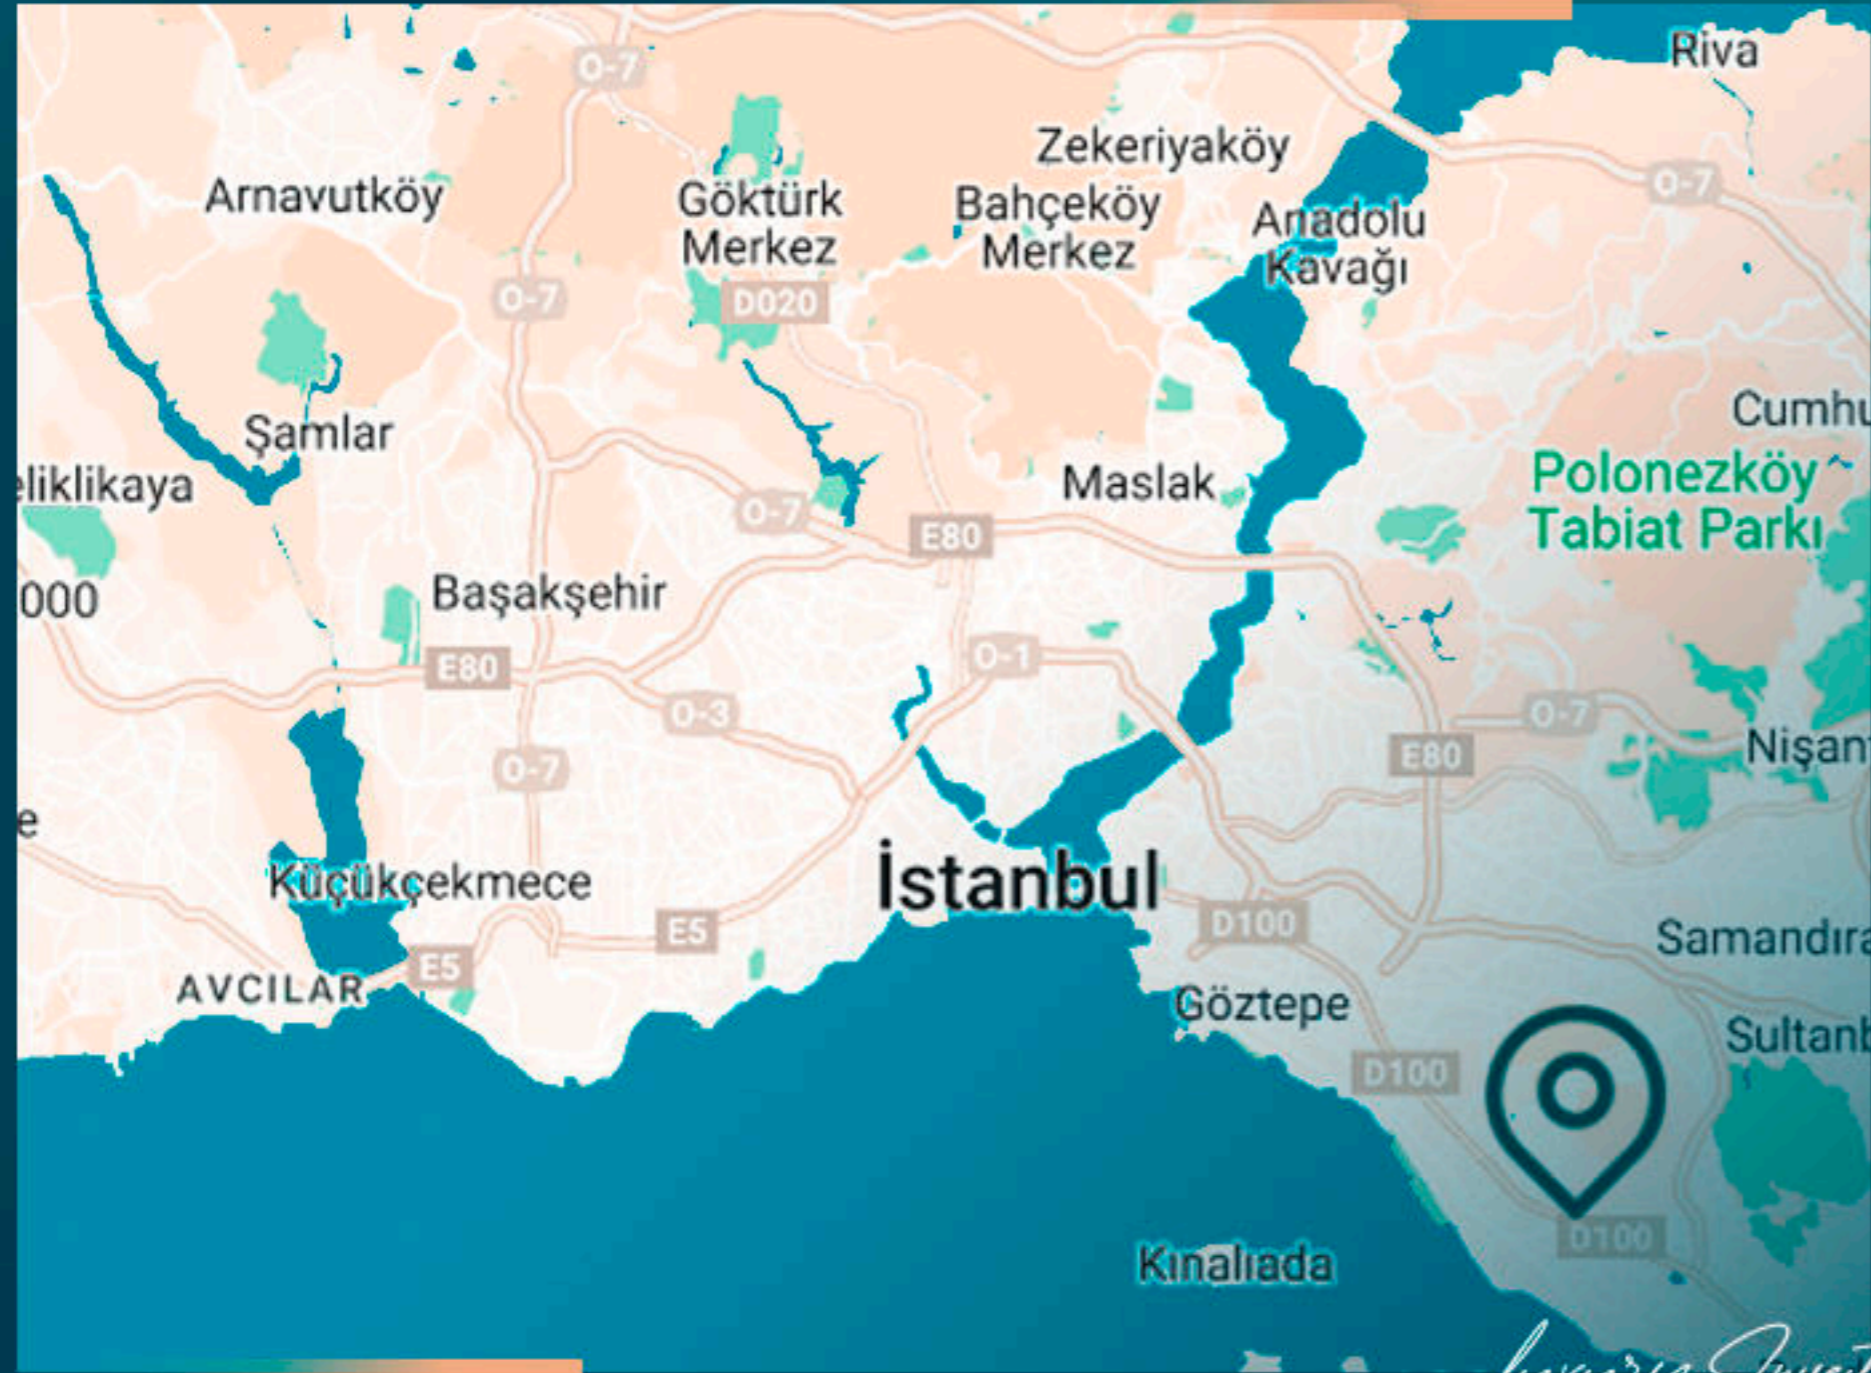

The project is located in Maltepe district on the Asian side of Istanbul, minutes away from Ikea and at a close distance to the metro station.

The strategic location of the project close to marina, metro, shopping malls and the airport, adds value and a special importance to it.

## PROPERTY LOCATION

- It is 30 minutes away from Sabiha Airport
- It is 5 minutes away from Ikea
- It is 20 minutes away from IstMarina
- It is 2 minutes away from metro station
- It is 15 minutes away from Aydos Forest