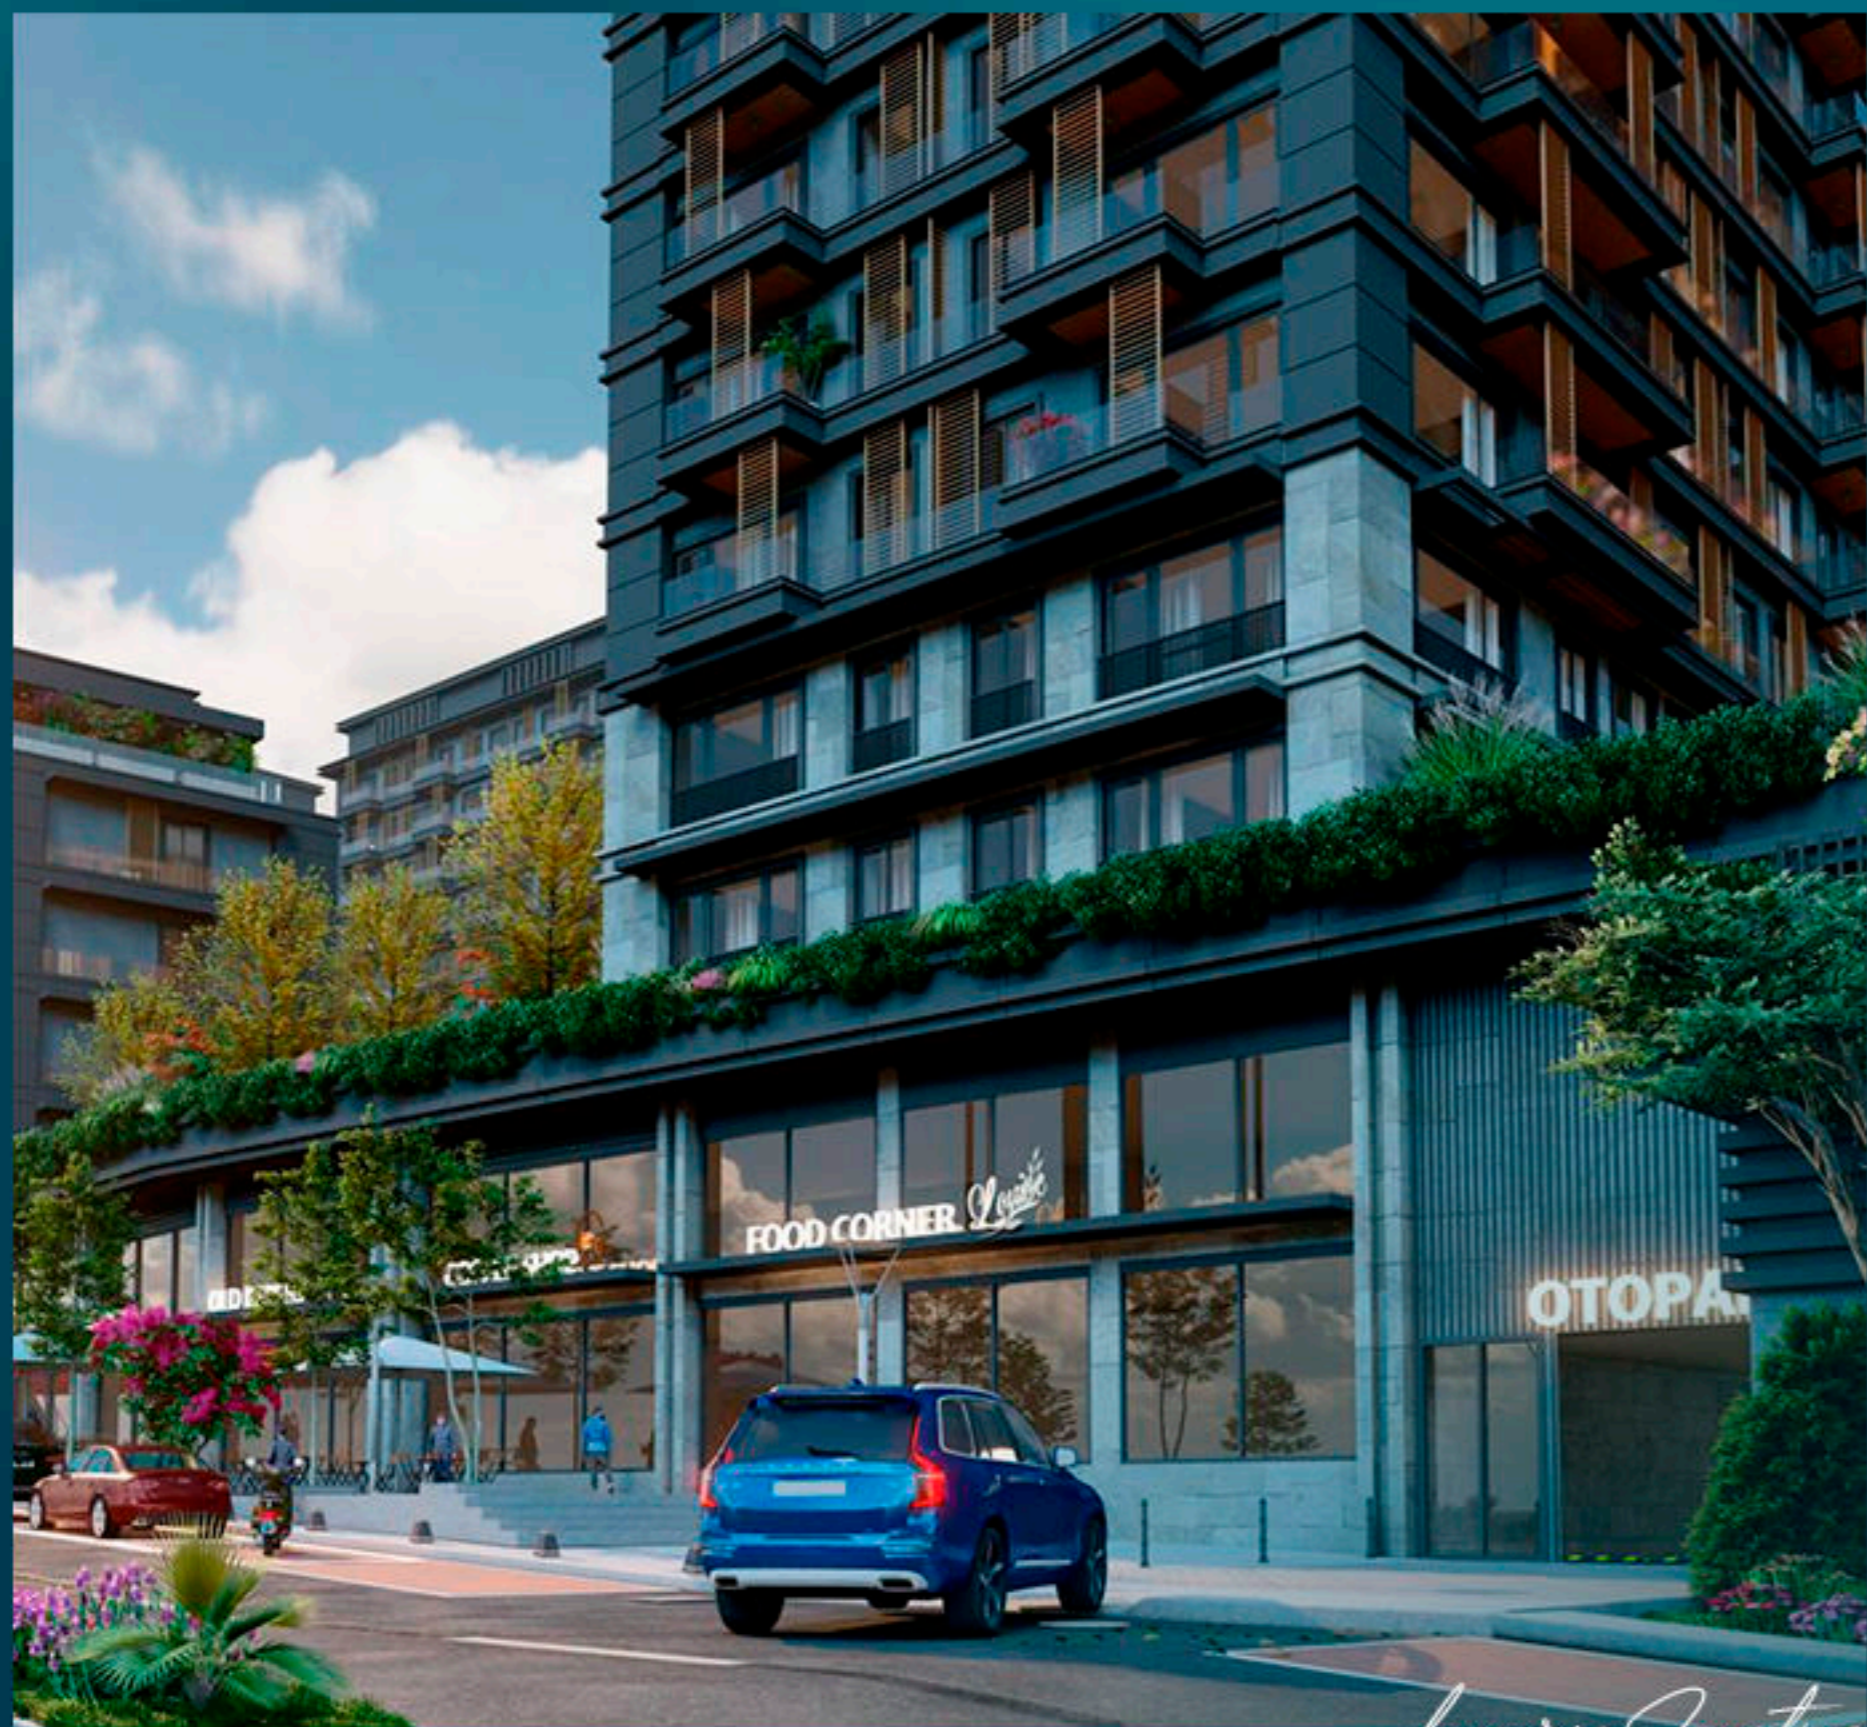

Luxury Investing

The total project area is 140.000 sqm, and the total landscape area is 15.500 sqm, and the project contains 752 apartments.

The project is located in Maltepe district on the Asian side of Istanbul, minutes away from Ikea and at a close distance to the metro station.

The strategic location of the project close to marina, metro, shopping malls and the airport, adds value and a special importance to it.