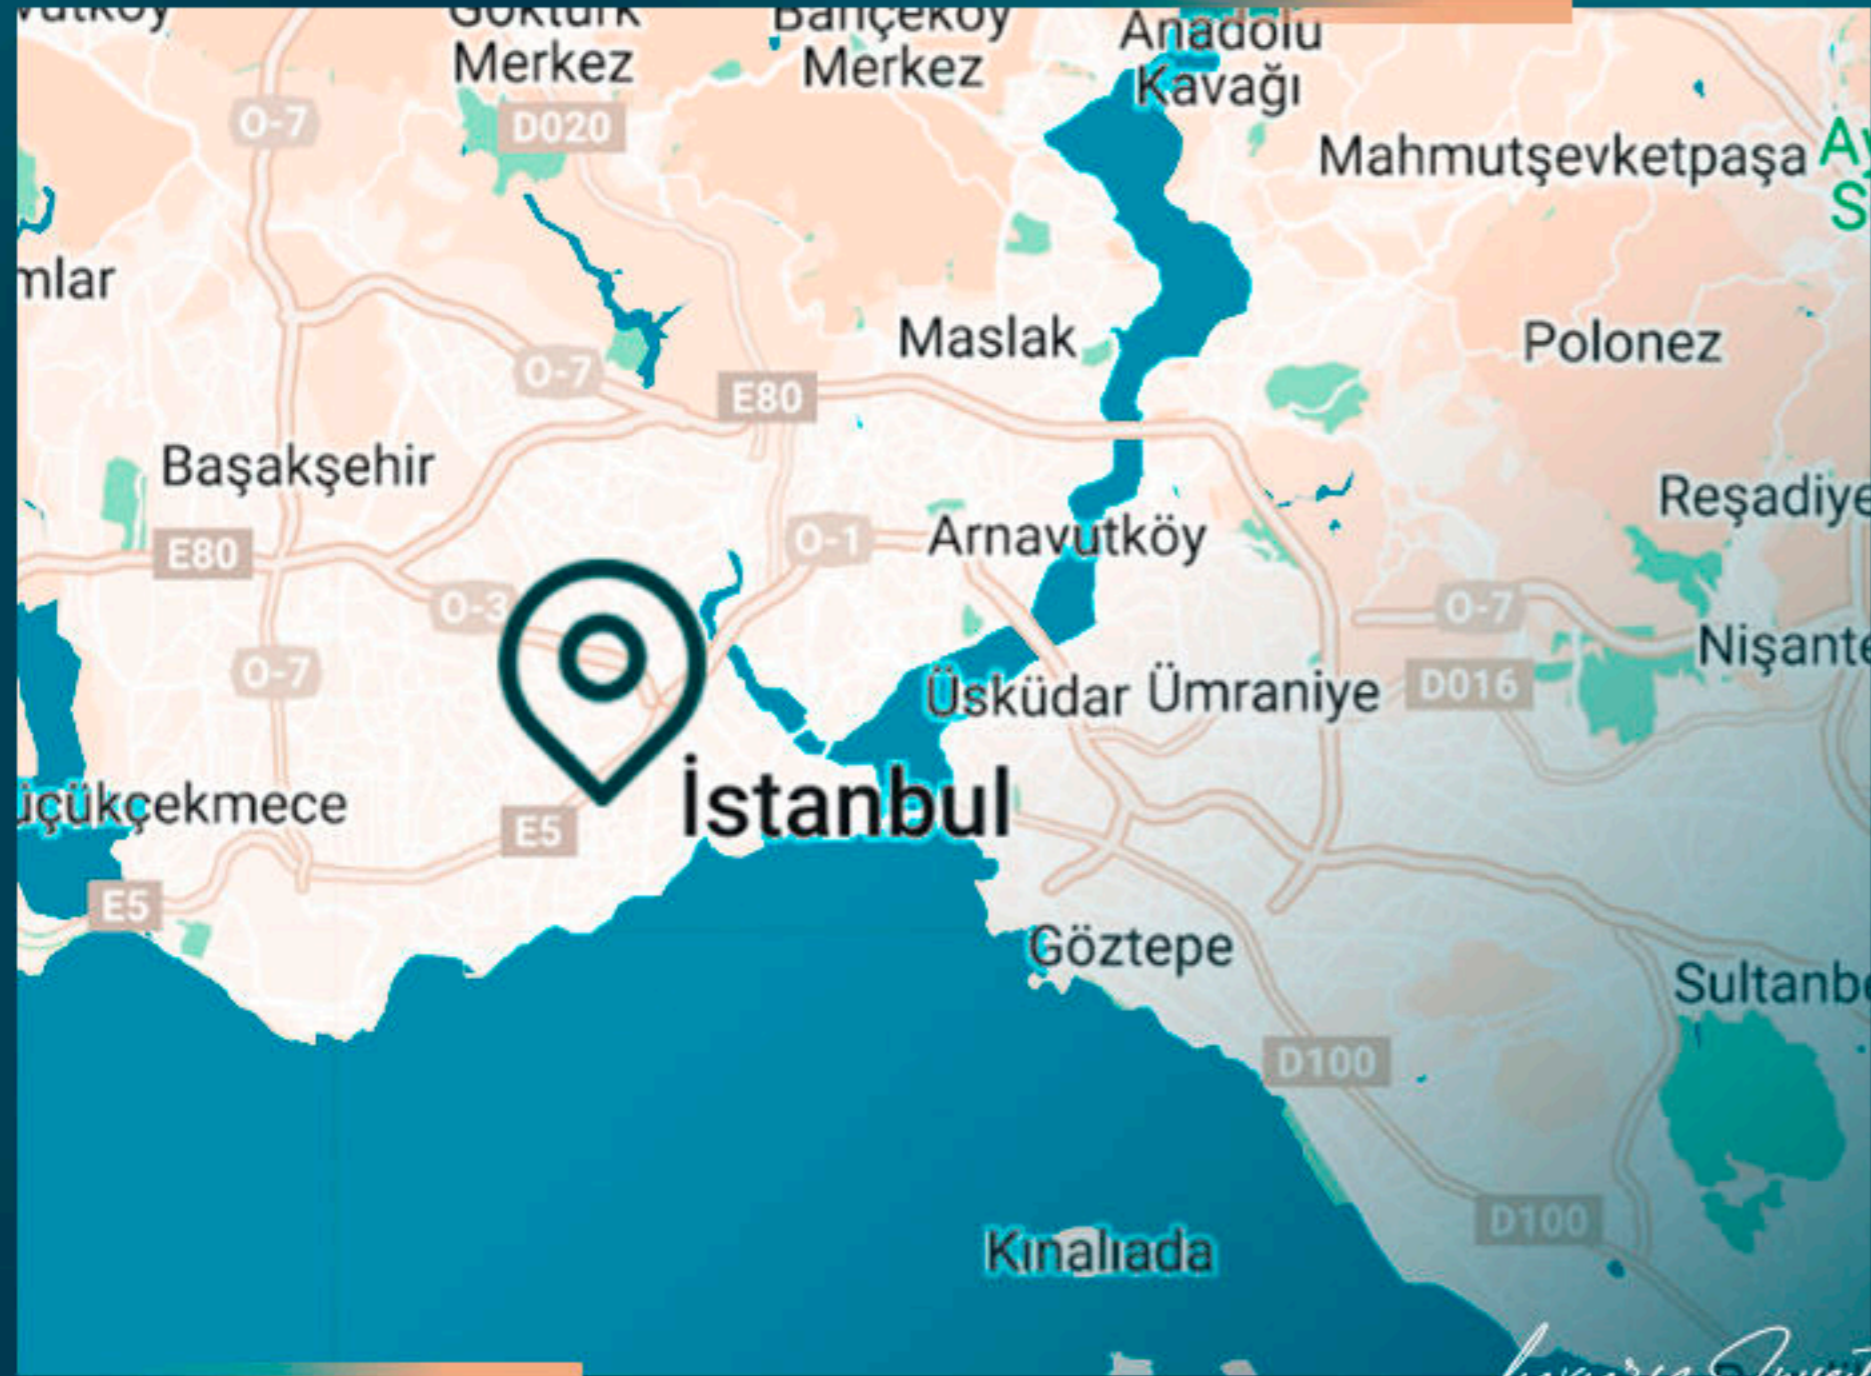

REAL ESTATE INVESTMENT

Property Investing

PROPERTY LOCATION

It is 2 minutes away from hospitals
It is 4 minutes away from the metro
It is 4 minutes from shopping malls
It is 5 minutes from universities