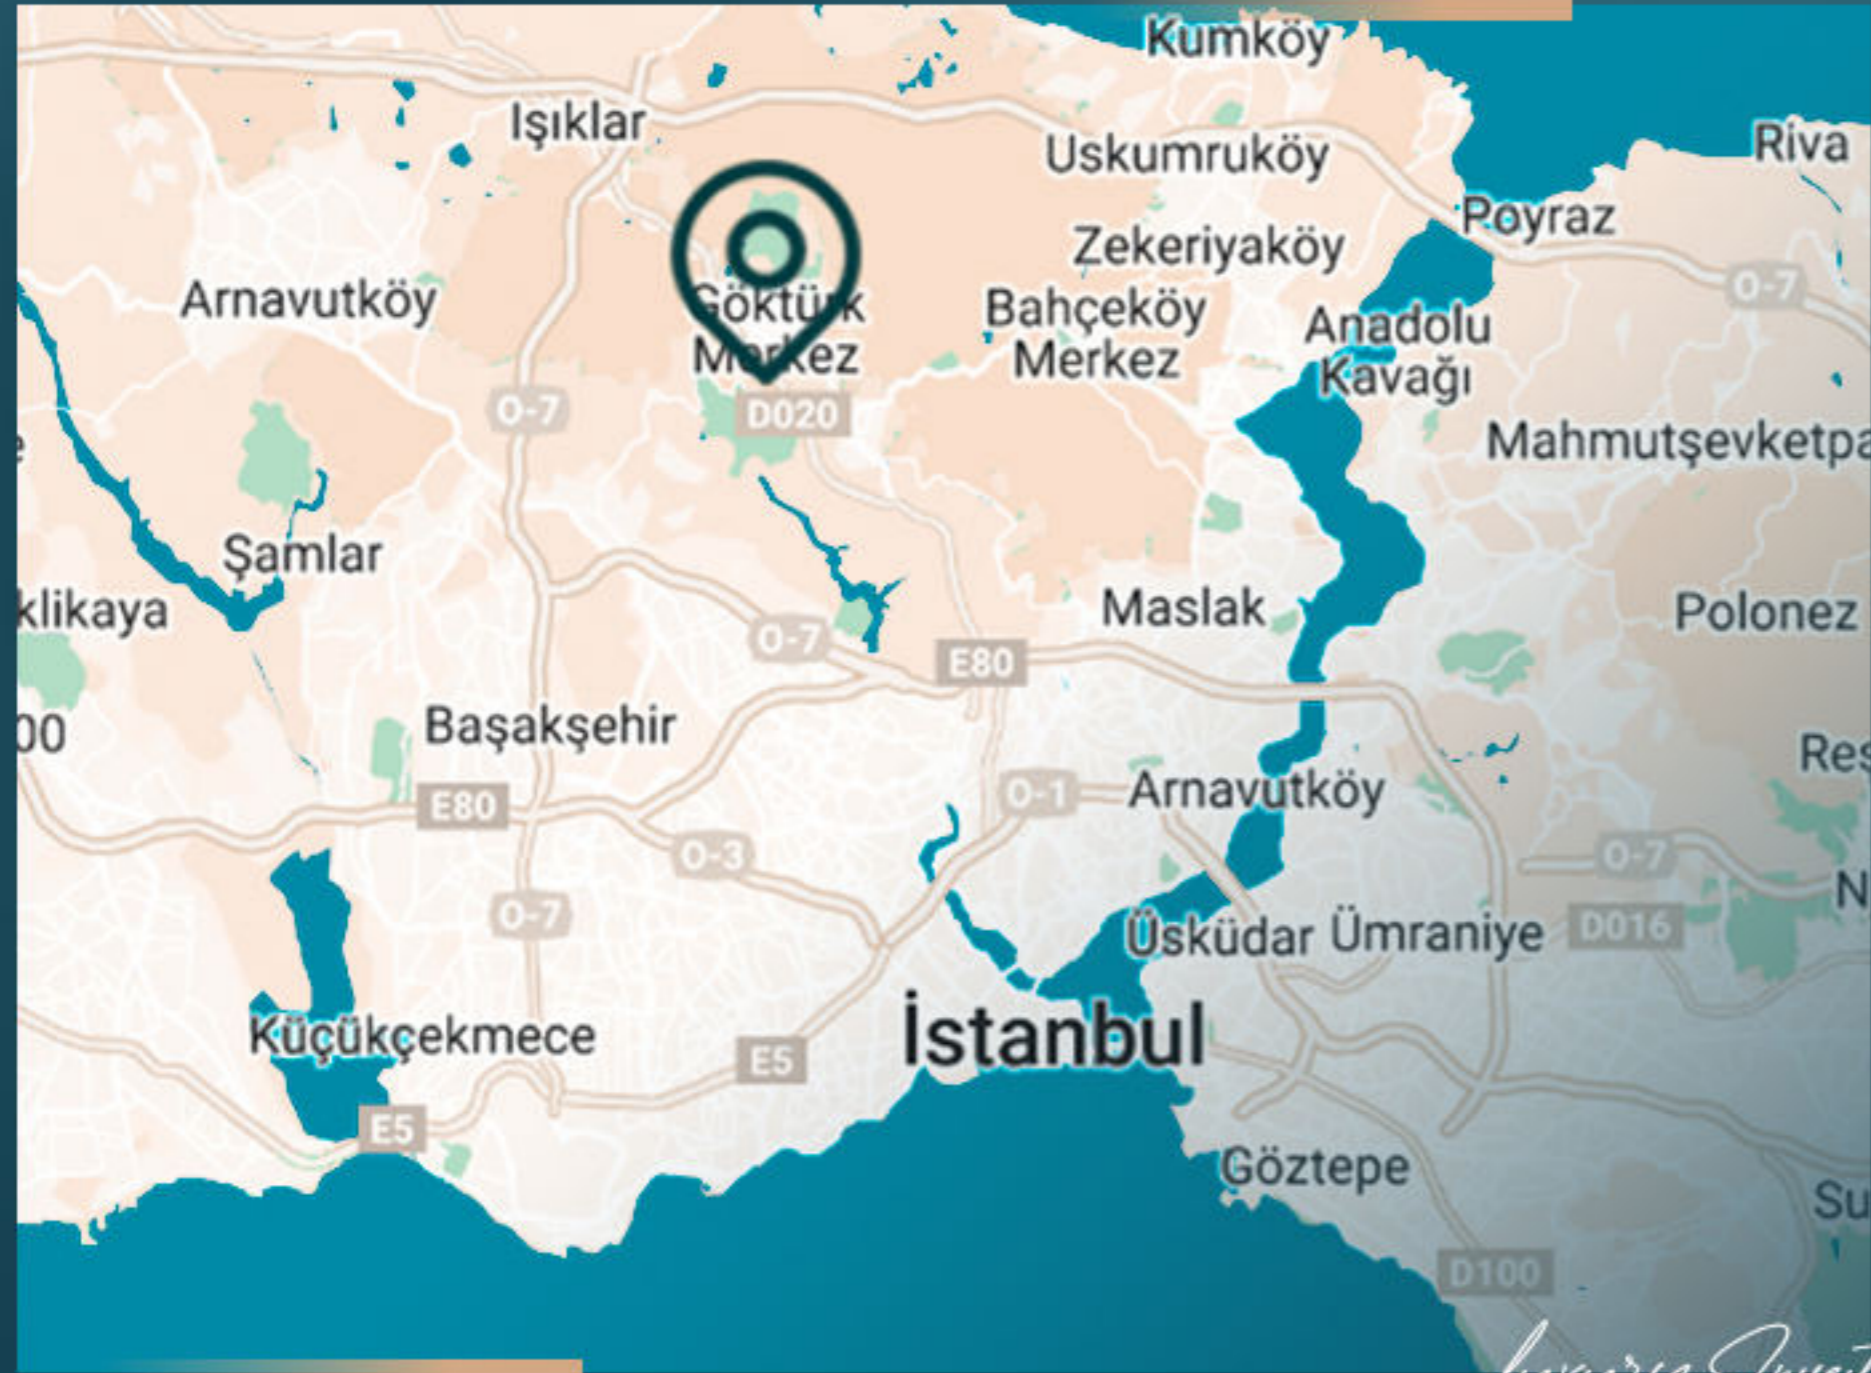

This project took its place in Gokturk area, the new shining star of Istanbul.

This project takes you away from the noise of traffic, to the peace in the heart of nature in "Gokturk".

Luxury Investing

Every detail is thought for you in this project, you will be surrounded by all kinds of opportunities to maximize your quality of life.

We offer you a family concept boutique project, with a luxury lifestyle, in an elite neighborhood surrounded by natural beauty.

PROPERTY LOCATION

- It is 16 minutes away from Istanbul Airport
- It is 50 minutes away from Sabiha Airport
- It is 4 minutes away from universities
- It is 5 minutes away from hospitals
- It is 5 minutes away from Gokturk Metro Station
- It is 40 minutes away from the Bosphorus bridge
- It is 20 minutes away from Vadi Istanbul
- It is 32 minutes away from Belgrad Forest
- It is 30 minutes away from Taksim